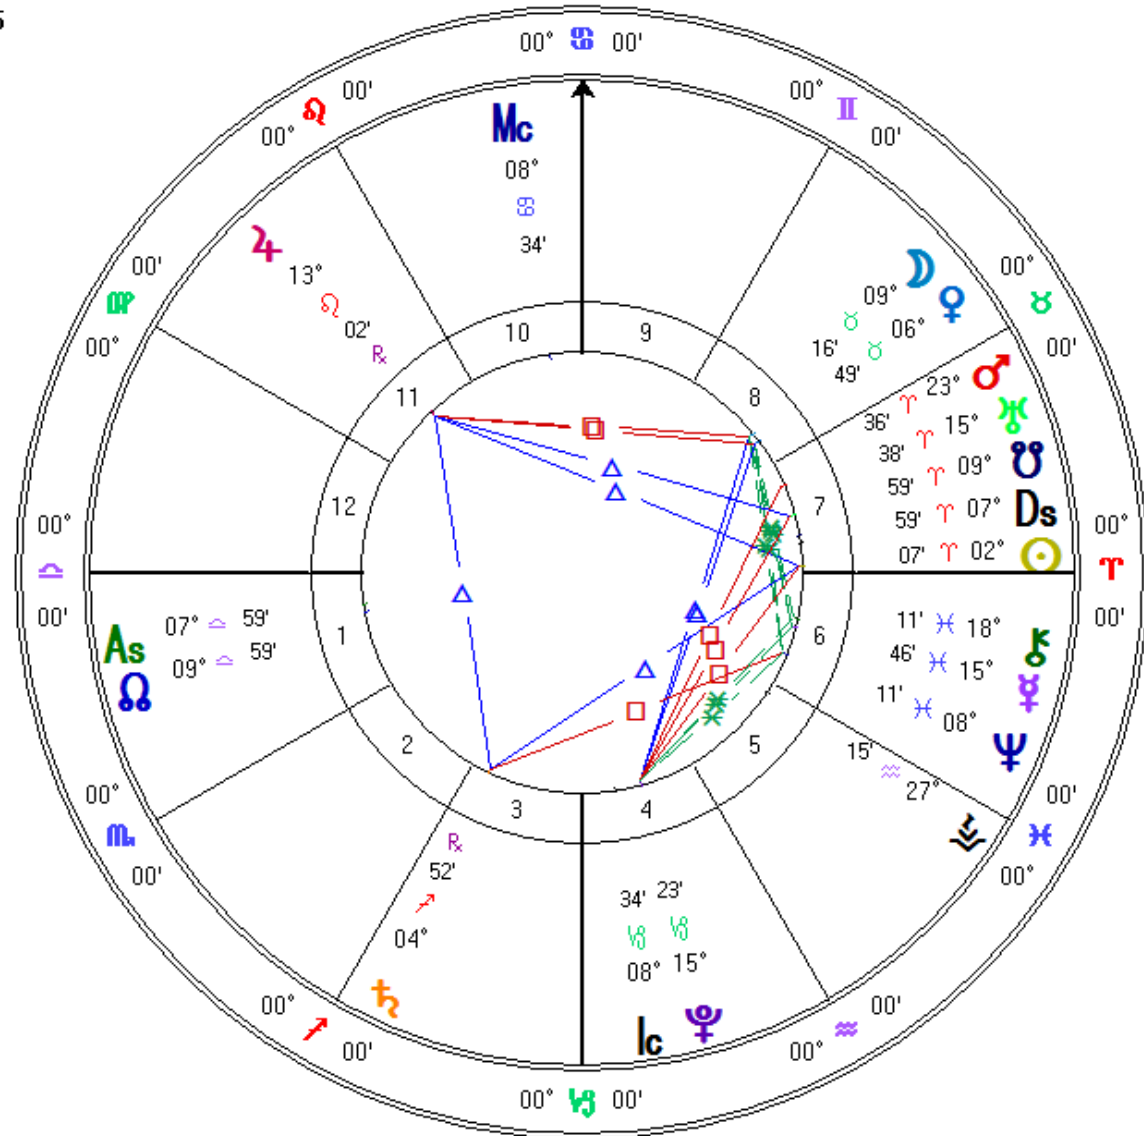

The planets are Rising and setting Clockwise.

The purple line represents the horizon line as seen from Earth.

The left side of the chart is East and the Right is West.

The relationship of the Sun and Venus on the chart tells us if Venus is rising before or after the Sun.

True Node

See If you Can figure Out The Venus Star Phase

See Slide 19 for Answer

Transits Mar 22 2015

Event Chart

Mar 22 2015, Sun

7:00 am MST +7:00

Tucson, AZ

32°N13°18" 110°W55'33"

Geocentric

Tropical

Whole Signs

True Node

See If you Can figure Out The Venus Star Phase

See Slide 20 for Visual Answer and Slide 26 for List of Answers

Transits Mar 22 2015

Event Chart

Mar 22 2015, Sun
7:00 pm MST +7:00
Tucson, AZ
32°N13'18" 110°W55'33"
Geocentric
Tropical
Whole Signs
True Node

See If you Can figure Out The Venus Star Phase

See Slide 21 for Visual Answer and Slide 26 for List of Answers