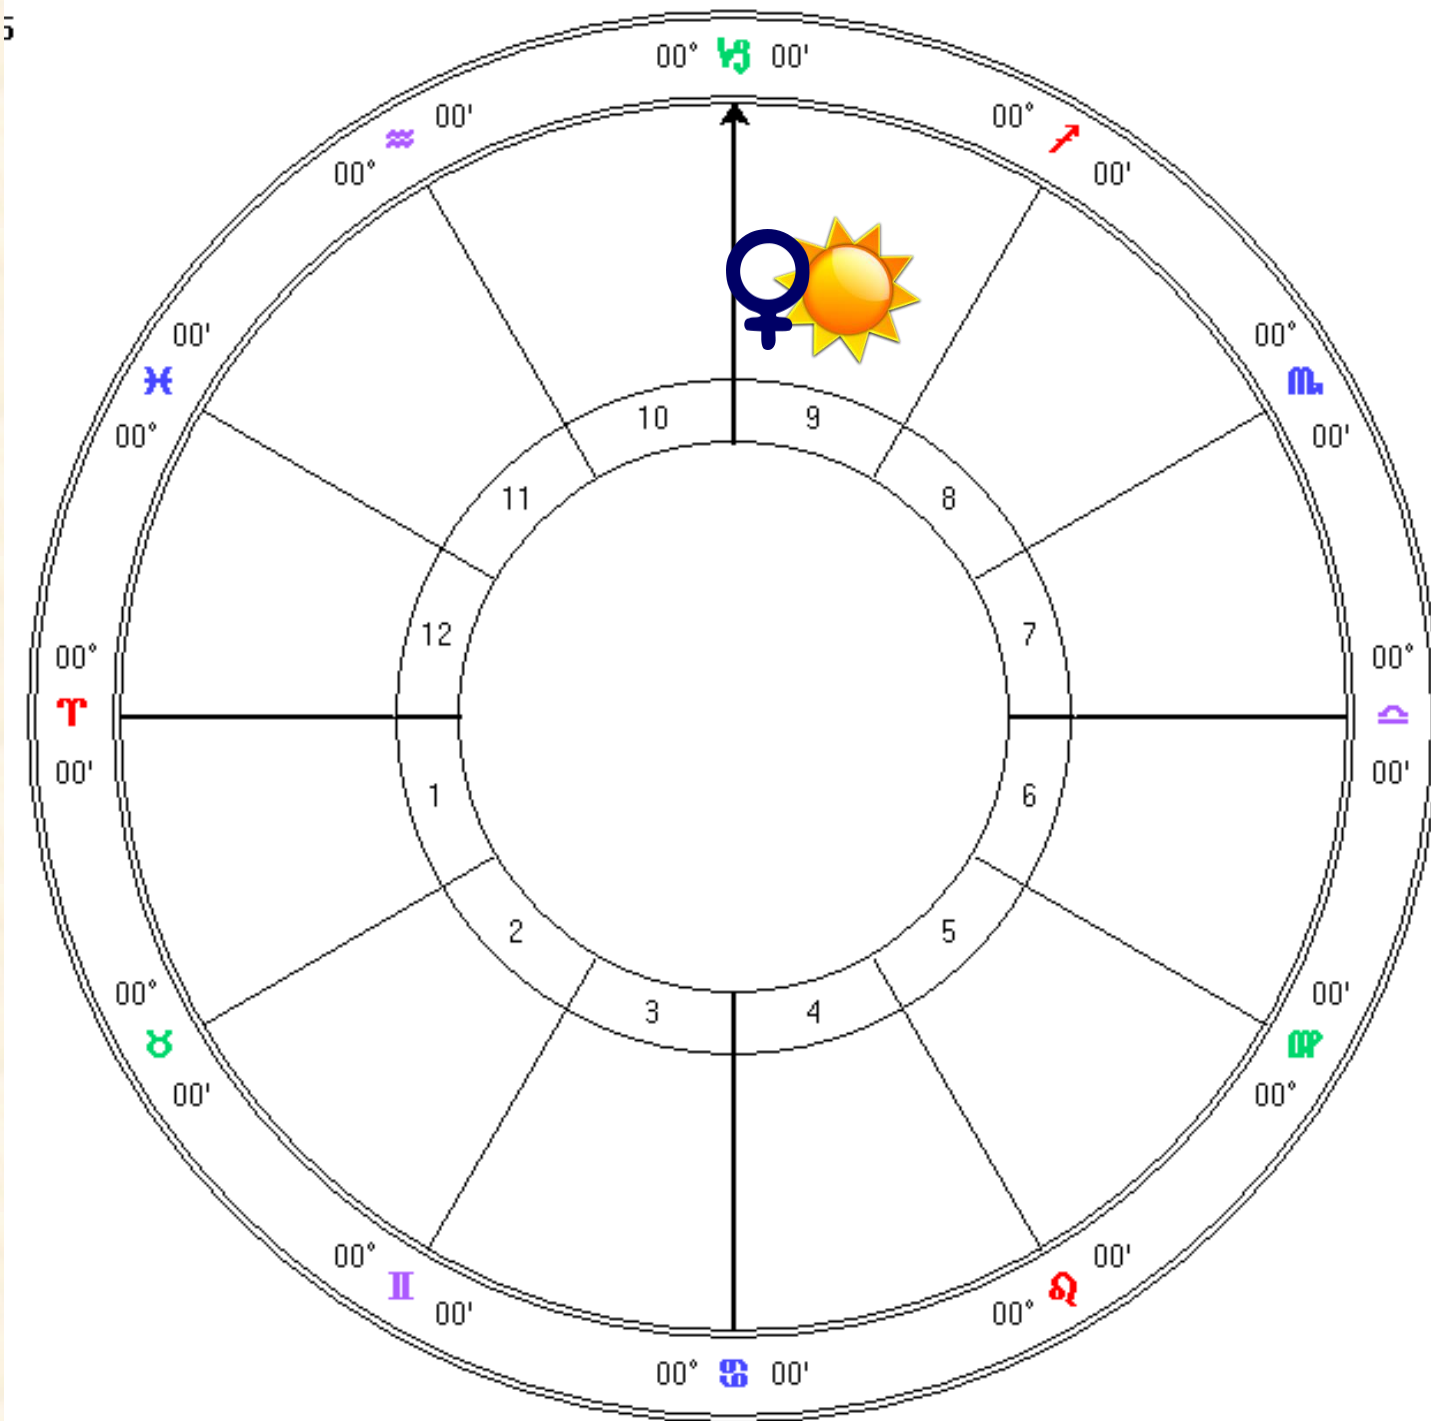

Simplest Way to Know if Venus is Morning or Evening Star

No Matter Where the Sun is on the Chart
turn the chart toward your Belly (or as shown here)
and notice if Venus Is to the left or right of the Sun

On the left Venus sets before the Sun as Morning Star
and on the right Venus Sets after the Sun as Evening Star

**Venus ahead of the Sun Is
Morning Star Rising before the Sun**

**Venus Behind the Sun
Is Evening Star Appearing after Sunset**

Morning or Evening Star Venus

Keeping in mind how the planets rise and set clockwise. On the left Venus rises before the Sun as Morning Star and on the right Sets after the Sun as Evening Star on the Right

Venus ahead of the Sun Is Morning Star Rising before the Sun

Venus Behind the Sun Is Evening Star Appearing at Sunset

When Venus is Within 10 Degrees of the Sun and NOT retrograde is the Inanna Underworld Phase