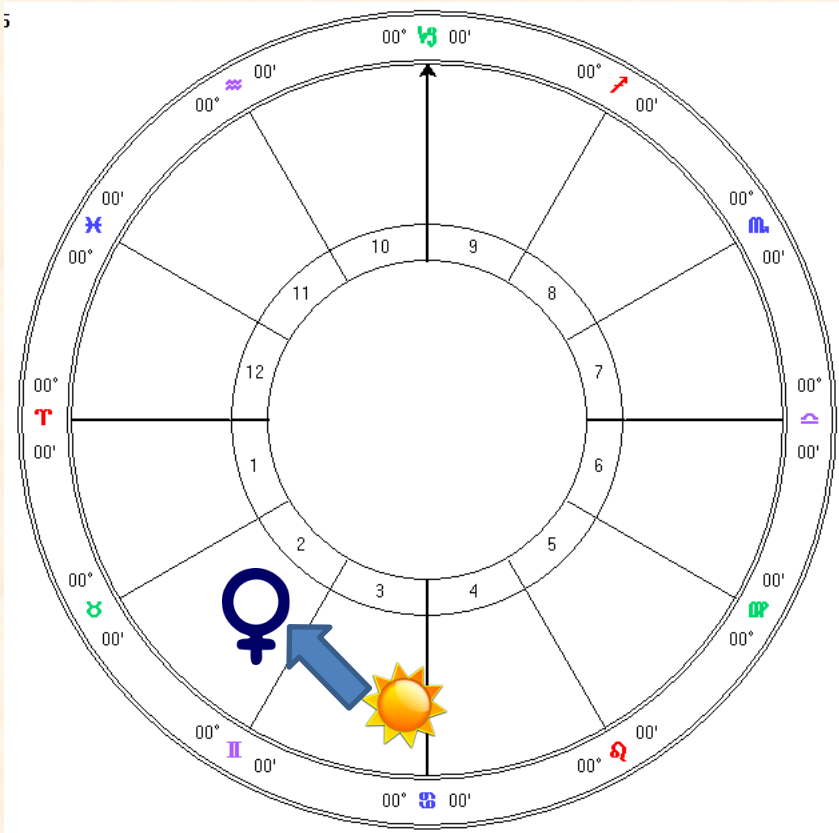

Finding Your Venus Star Phase on a Natal Chart with Cayelin K Castell

Overview

Venus Rising Before the Sun
it is Morning Star

Venus Rising After the Sun
it is Evening Star

Venus with in 10 Degrees of Sun
it is Underworld

**The Natal Chart
or any Astrology
Chart Shows
where the
planets are in
relationship to a
location and a
time of day.**

**New Moon
Jan 1, 2014
4:14 am
Tucson, AZ**

In this Chart Venus is an Evening Star

The planets are Rising and setting Clockwise.

The purple line represents the horizon line as seen from Earth.

The left side of the chart is East and the Right is West.

The relationship of the Sun and Venus on the chart tells us if Venus is rising before or after the Sun.

Simplest Way to Know if Venus is Morning or Evening Star

No Matter Where the Sun is on the Chart
turn the chart toward your Belly (or as shown here)
and notice if Venus Is to the left or right of the Sun