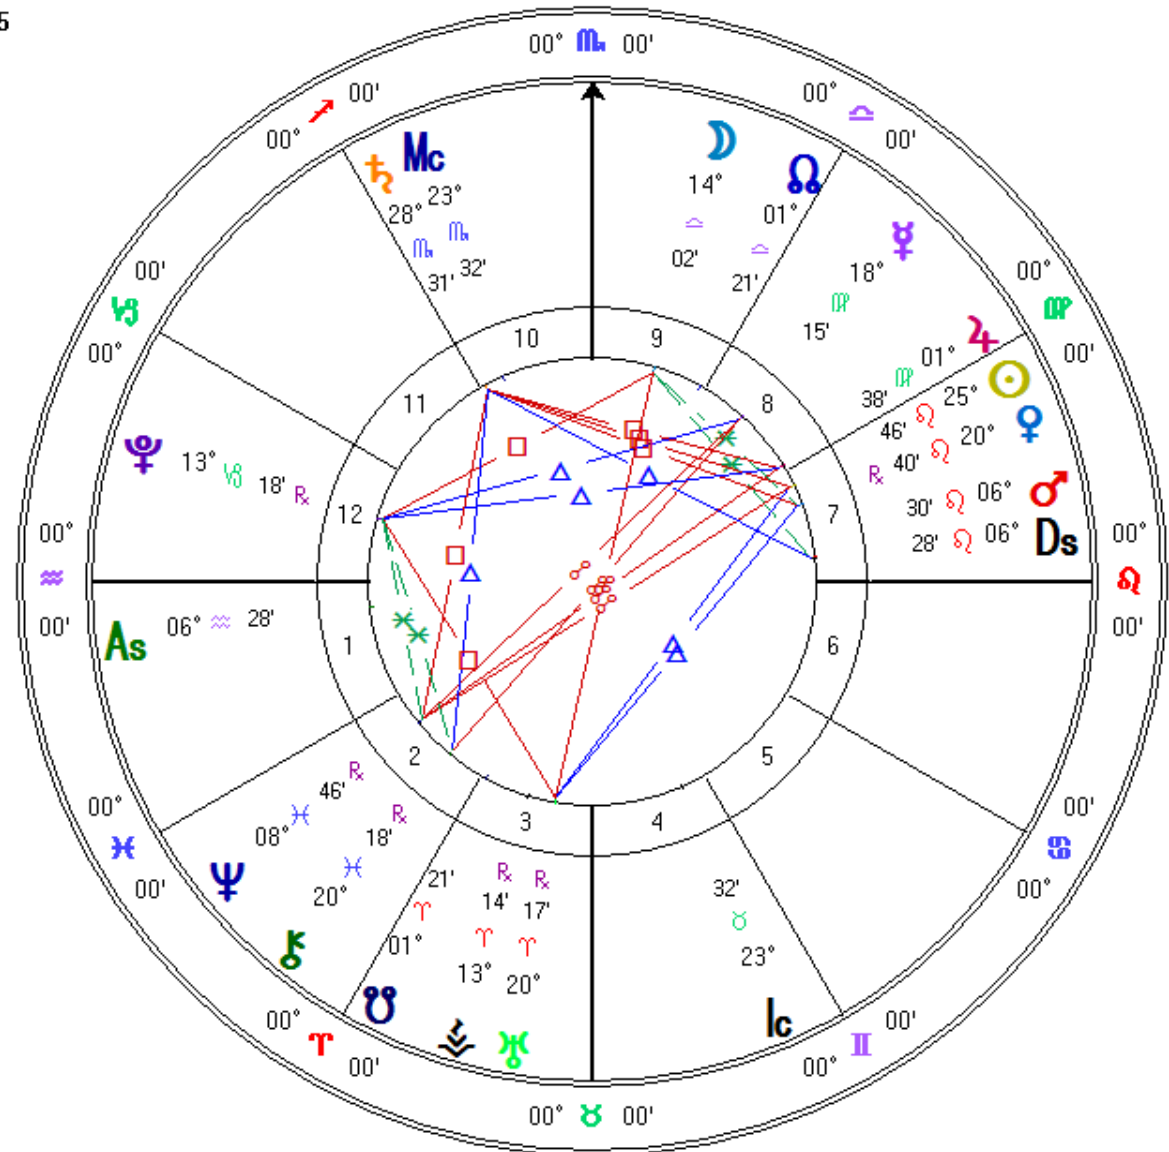

Whole Signs

True Node

See If you Can figure Out The Venus Star Phase

See Slide 22 for Visual Answer and Slide 26 for List of Answers

Event of Aug 18 2015

Event Chart

Aug 18 2015, Tue

6:00 pm MST +7:00

Tucson, AZ

32°N13°18" 110°W55'33"

Geocentric

Tropical

Whole Signs

True Node

See If you Can figure Out The Venus Star Phase

See Slide 23 for Visual Answer and Slide 26 for List of Answers

Transits Jun 30 2016

Event Chart

Jun 30 2016, Thu
 5:00 am MST +7:00
 Tucson, AZ
 32°N13'18" 110°W55'33"

Geocentric
 Tropical
 Whole Signs
 True Node

See If you Can figure Out The Venus Star Phase

See Slide 24 for Visual Answer and Slide 26 for List of Answers