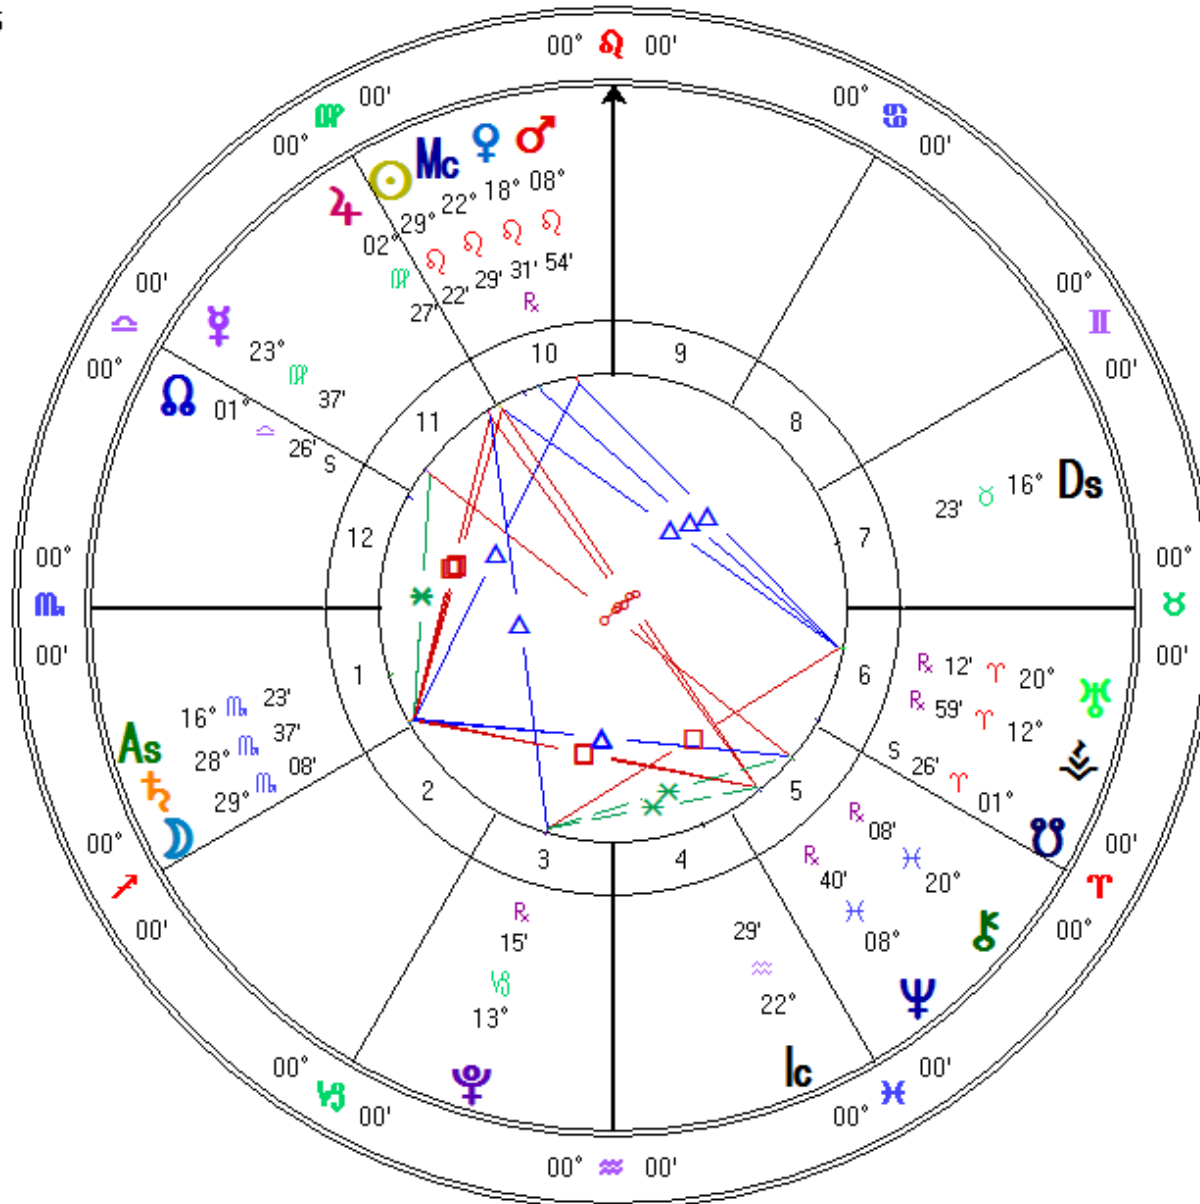

The planets are Rising and setting Clockwise.

The purple line represents the horizon line as seen from Earth.

The left side of the chart is East and the Right is West.

The relationship of the Sun and Venus on the chart tells us if Venus is rising before or after the Sun.

Simplest Way to Know if Venus is Morning or Evening Star

No Matter Where the Sun is on the Chart
turn the chart toward your Belly (or as shown here)
and notice if Venus Is to the left or right of the Sun

When Venus is within 10 Degrees of the Sun and retrograde is the Metamorphic Underworld.

See If you Can figure Out The Venus Star Phase

See Slide 18 for Answer and Slide 26 for List of Answers

Transits Aug 22 2015

True Node

See If you Can figure Out The Venus Star Phase

See Slide 19 for Answer

Transits Mar 22 2015

Event Chart

Mar 22 2015, Sun

7:00 am MST +7:00

Tucson, AZ