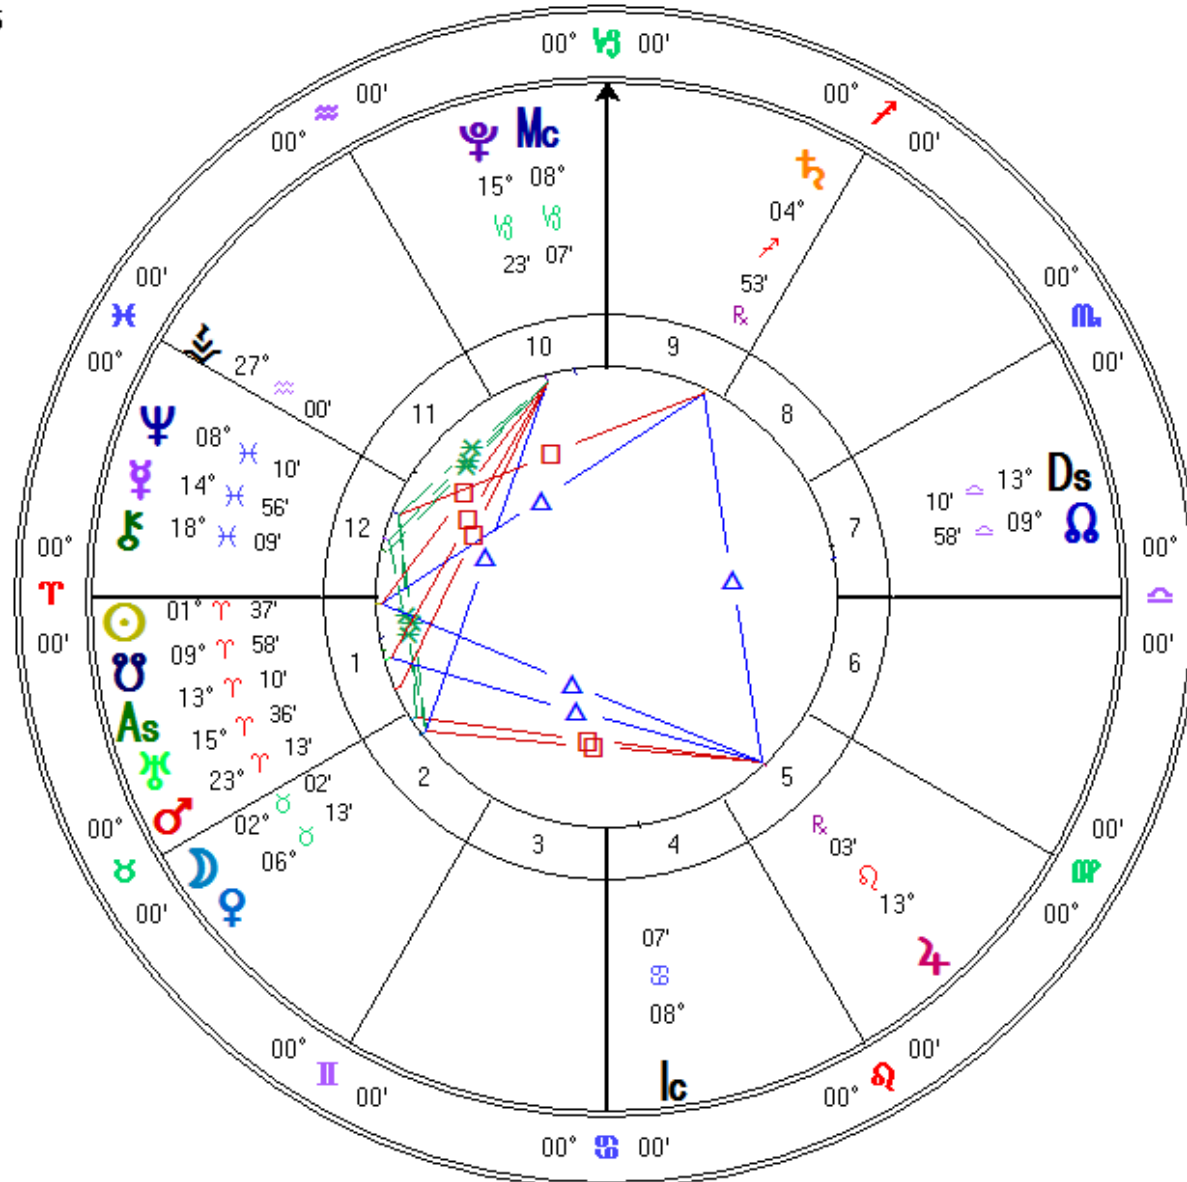

The planets are Rising and setting Clockwise.

The purple line represents the horizon line as seen from Earth.

The left side of the chart is East and the Right is West.

The relationship of the Sun and Venus on the chart tells us if Venus is rising before or after the Sun.

Simplest Way to Know if Venus is Morning or Evening Star

No Matter Where the Sun is on the Chart
turn the chart toward your Belly (or as shown here)
and notice if Venus Is to the left or right of the Sun

True Node

See If you Can figure Out The Venus Star Phase

See Slide 19 for Answer

Transits Mar 22 2015

Event Chart

Mar 22 2015, Sun

7:00 am MST +7:00

Tucson, AZ

32°N13°18" 110°W55'33"

Geocentric

Tropical

Whole Signs

True Node

See If you Can figure Out The Venus Star Phase

See Slide 20 for Visual Answer and Slide 26 for List of Answers

Transits Mar 22 2015