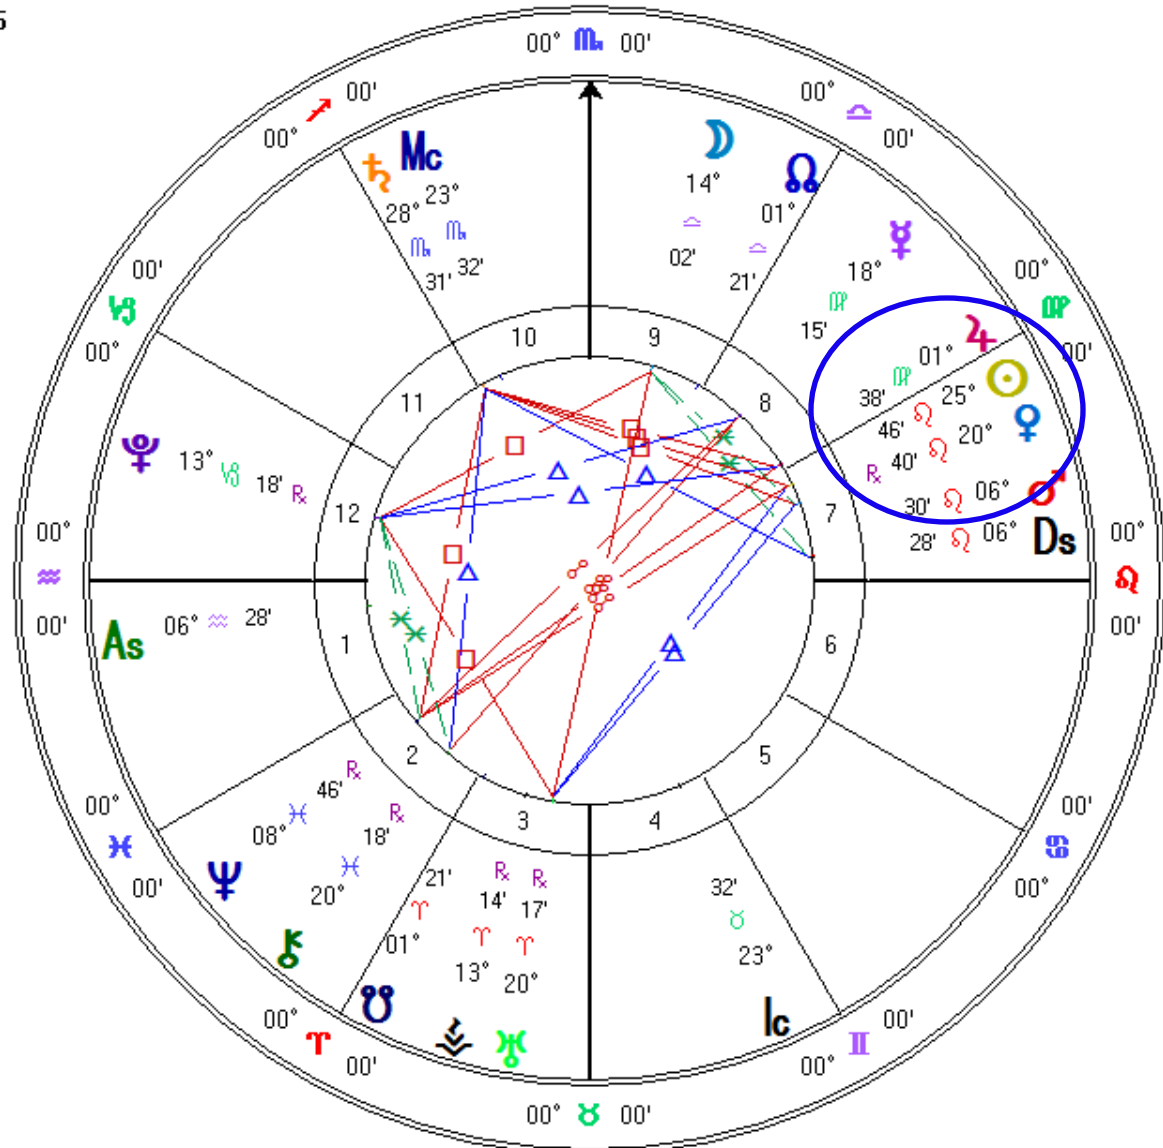

Event of Aug 18 2015

Event Chart

Aug 18 2015, Tue

6:00 pm MST +7:00

Tucson, AZ

32°N13'18" 110°W55'33"

Geocentric

Tropical

Whole Signs

True Node

Venus is about 7 degrees from the Sun In the Inanna Underworld

Answer for Slide 15

Transits Jun 30 2016

Event Chart

Jun 30 2016, Thu
 5:00 am MST +7:00
 Tucson, AZ
 32°N13'18" 110°W55'33"