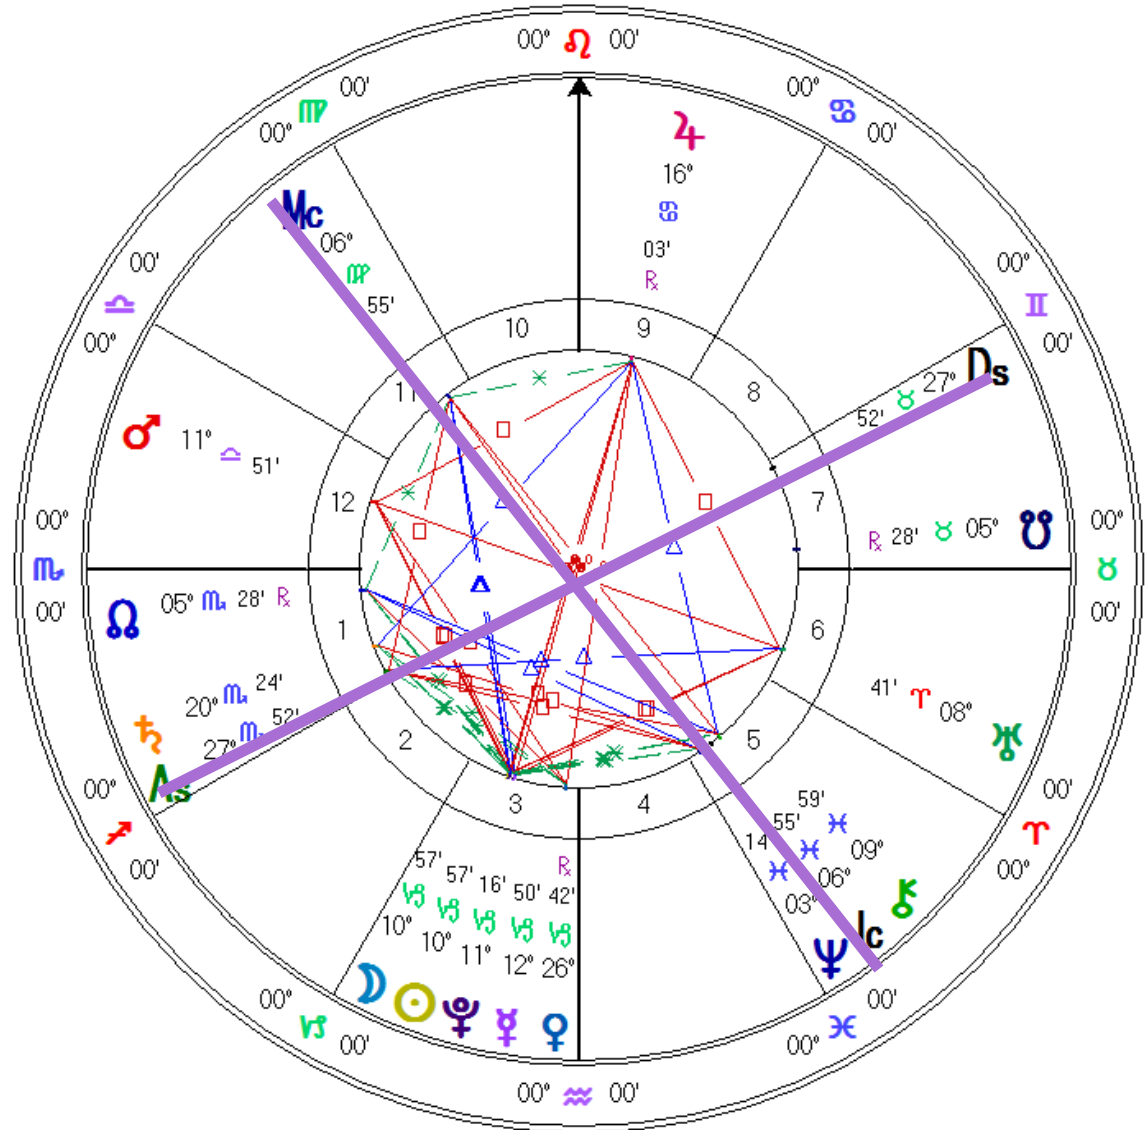

Finding Your Venus Star Phase on a Natal Chart with Cayelin K Castell

Overview

Venus Rising Before the Sun
it is Morning Star

Venus Rising After the Sun
it is Evening Star

Venus with in 10 Degrees of Sun
it is Underworld

**The Natal Chart
or any Astrology
Chart Shows
where the
planets are in
relationship to a
location and a
time of day.**

**New Moon
Jan 1, 2014
4:14 am
Tucson, AZ**

In this Chart Venus is an Evening Star

The planets are Rising and setting Clockwise.

The purple line represents the horizon line as seen from Earth.

The left side of the chart is East and the Right is West.

The relationship of the Sun and Venus on the chart tells us if Venus is rising before or after the Sun.

Simplest Way to Know if Venus is Morning or Evening Star

No Matter Where the Sun is on the Chart
turn the chart toward your Belly (or as shown here)
and notice if Venus Is to the left or right of the Sun