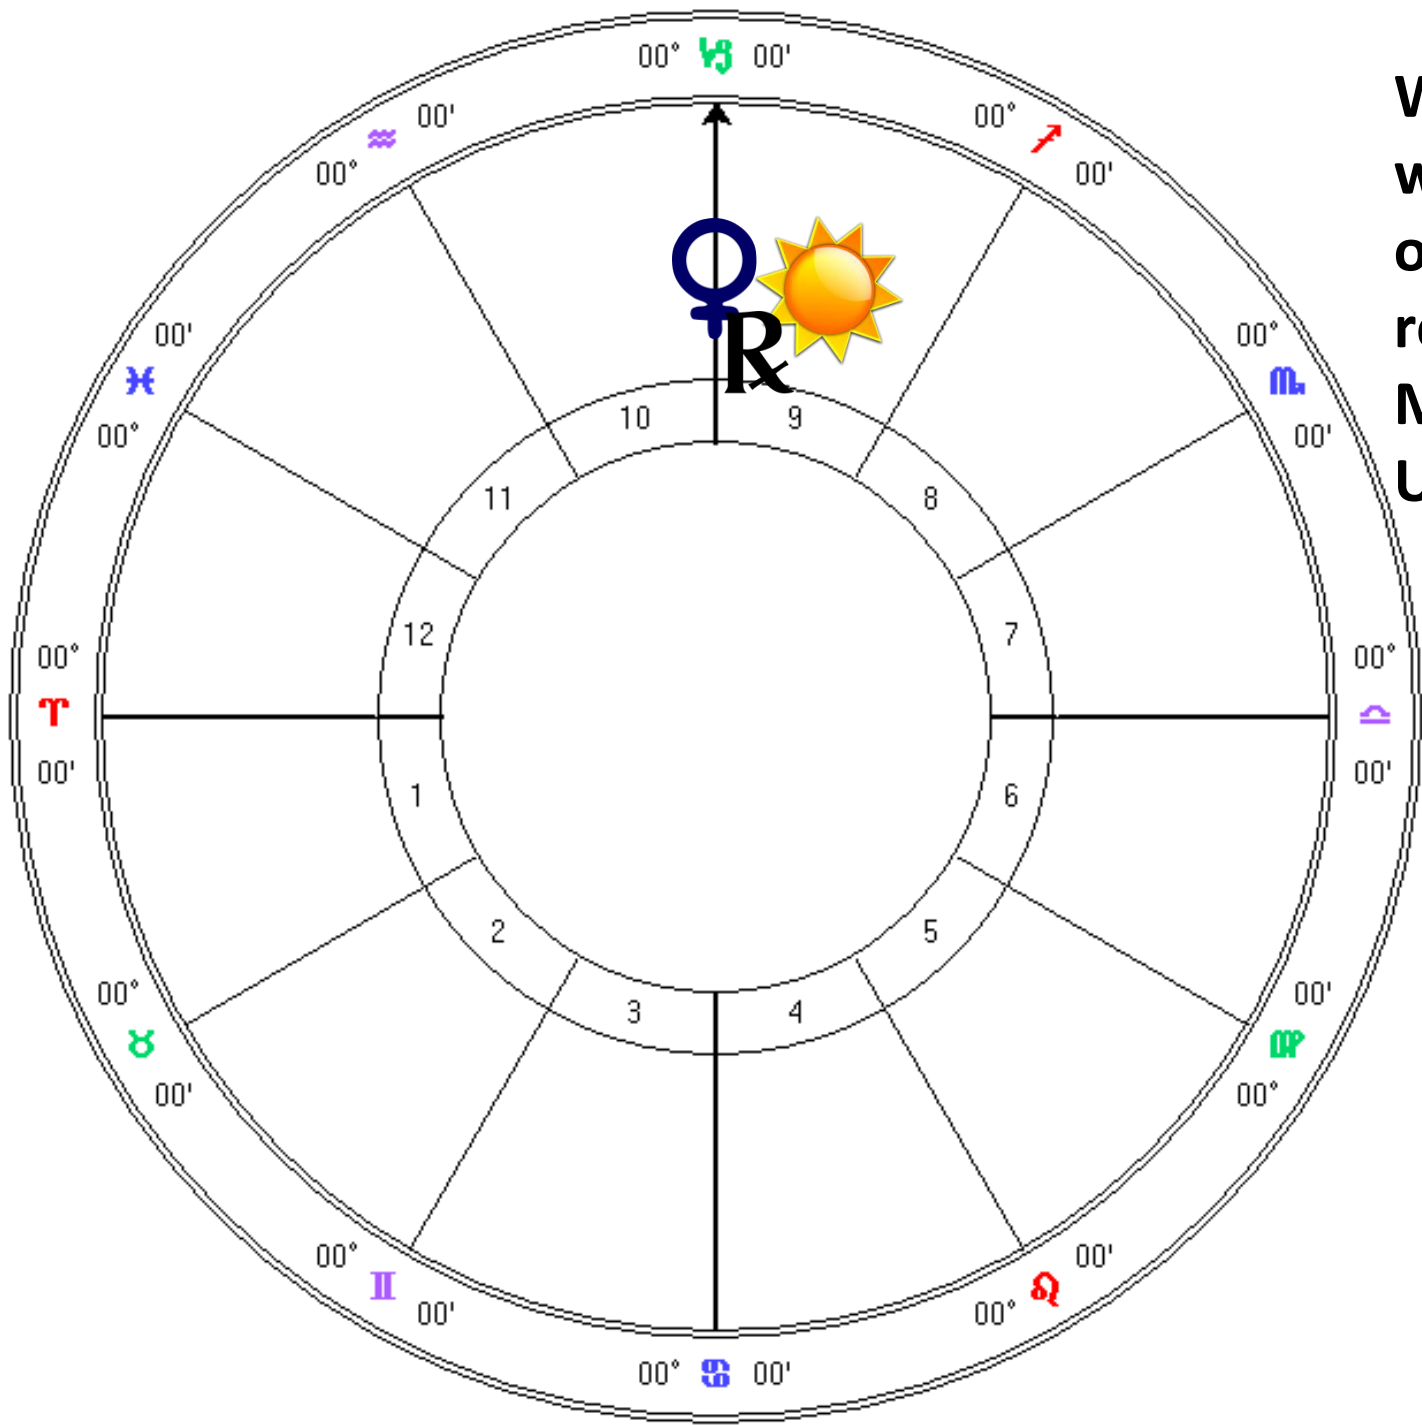

Simplest Way to Know if Venus is Morning or Evening Star

No Matter Where the Sun is on the Chart
turn the chart toward your Belly (or as shown here)
and notice if Venus Is to the left or right of the Sun

On the left Venus sets before the Sun as Morning Star
and on the right Venus Sets after the Sun as Evening Star

**Venus ahead of the Sun Is
Morning Star Rising before the Sun**

**Venus Behind the Sun
Is Evening Star Appearing after Sunset**

Morning or Evening Star Venus

Keeping in mind how the planets rise and set clockwise. On the left Venus rises before the Sun as Morning Star and on the right Sets after the Sun as Evening Star on the Right

Venus ahead of the Sun Is Morning Star Rising before the Sun

Venus Behind the Sun Is Evening Star Appearing at Sunset

When Venus is Within 10 Degrees of the Sun and NOT retrograde is the Inanna Underworld Phase