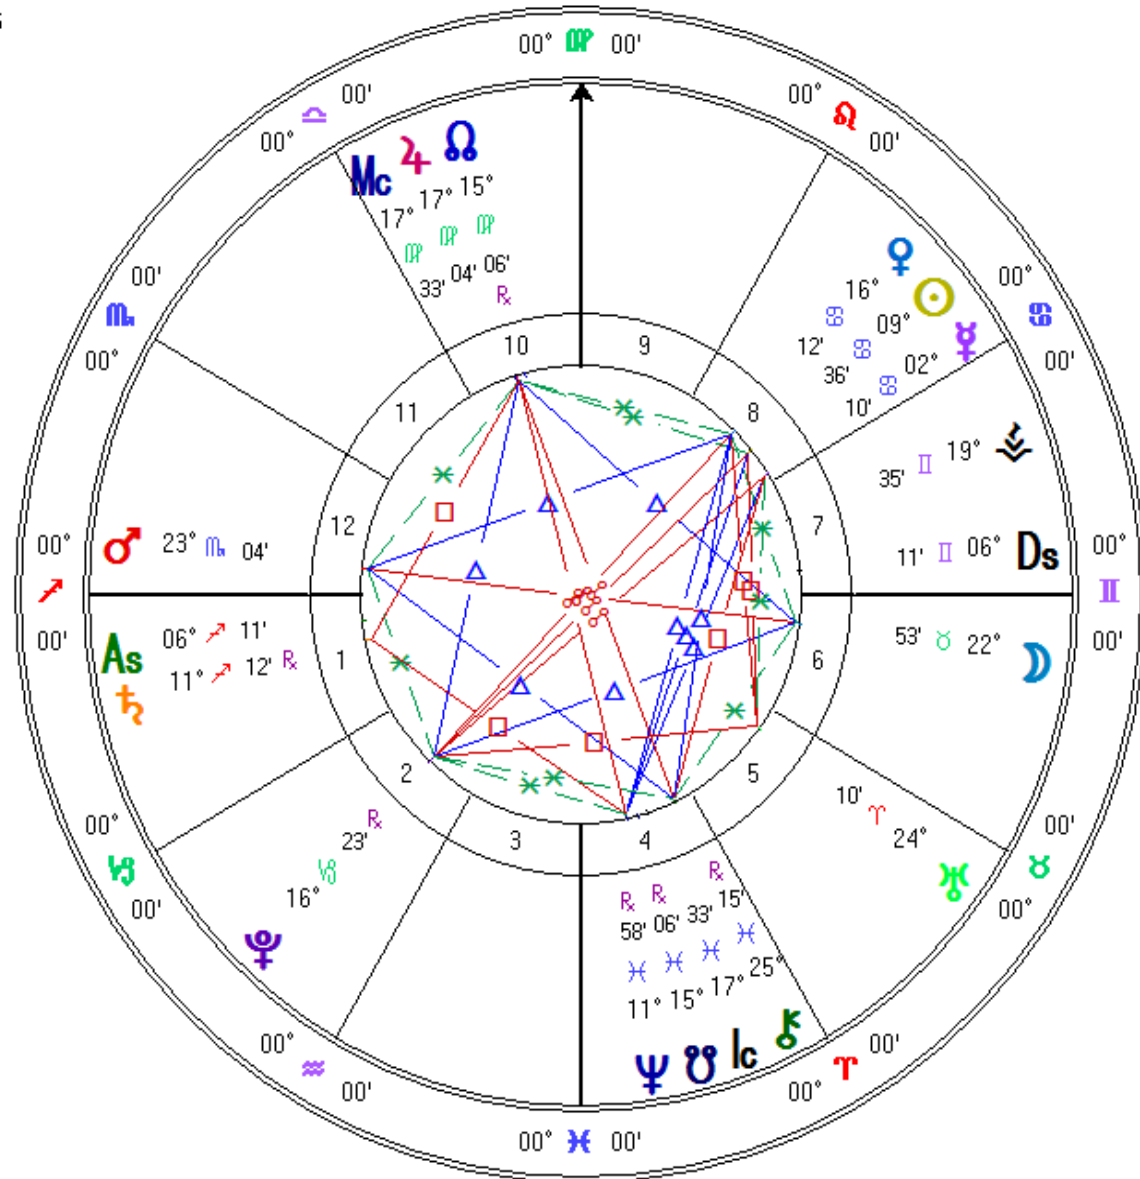

Transits Jun 30 2016

Event Chart

Jun 30 2016, Thu
 5:00 am MST +7:00
 Tucson, AZ
 32°N13'18" 110°W55'33"

Geocentric
 Tropical
 Whole Signs
 True Node

See If you Can figure Out The Venus Star Phase

See Slide 24 for Visual Answer and Slide 26 for List of Answers

Transits Jun 30 2016

Event Chart

Jun 30 2016, Thu

5:00 pm MST +7:00

Tucson, AZ

32°N13°18" 110°W55'33"

Geocentric

Tropical

Whole Signs

True Node

See If you Can figure Out The Venus Star Phase

See Slide 25 for Visual Answer and Slide 26 for List of Answers

Transits Oct 22 2015

Event Chart

Oct 22 2015, Thu

11:00 am MST +7:00