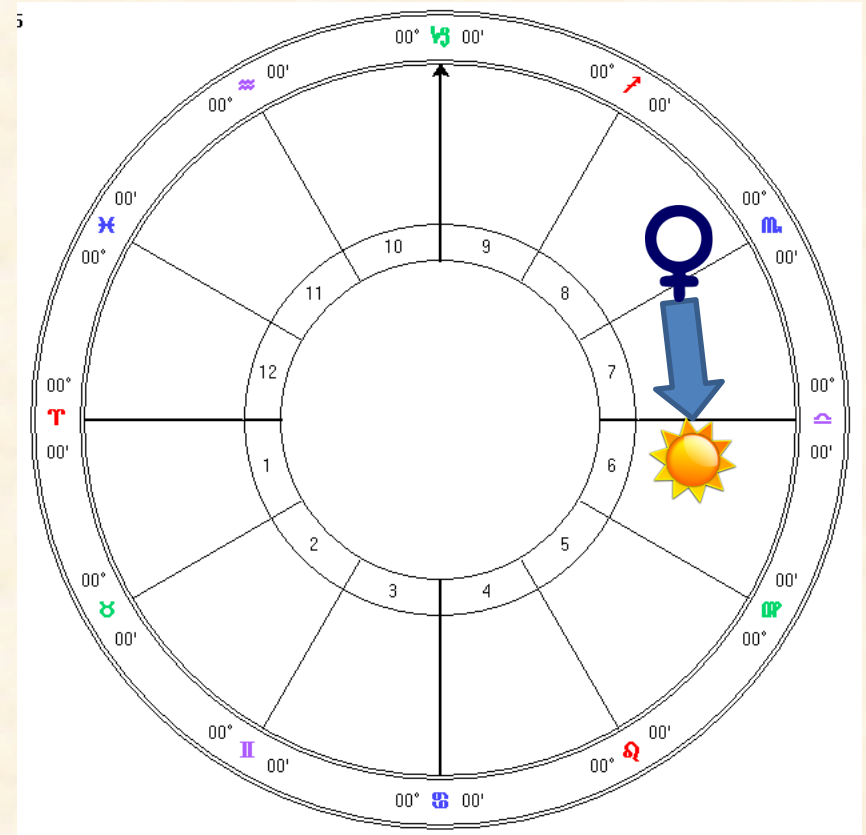

The planets are Rising and setting Clockwise.

The purple line represents the horizon line as seen from Earth.

The left side of the chart is East and the Right is West.

The relationship of the Sun and Venus on the chart tells us if Venus is rising before or after the Sun.

Simplest Way to Know if Venus is Morning or Evening Star

No Matter Where the Sun is on the Chart
turn the chart toward your Belly (or as shown here)
and notice if Venus Is to the left or right of the Sun

Venus to the left of the Sun Is
Morning Star Rising before the Sun

Venus to the Right of the Sun
Evening Star Appearing After the Sun

Morning or Evening Star Venus

Remember planets rise and set clockwise.

On the left Venus sets before the Sun as Morning Star
and on the right Venus Sets after the Sun as Evening Star

**Venus ahead of the Sun Is
Morning Star Rising before the Sun**

**Venus Behind the Sun
Is Evening Star Appearing after Sunset**