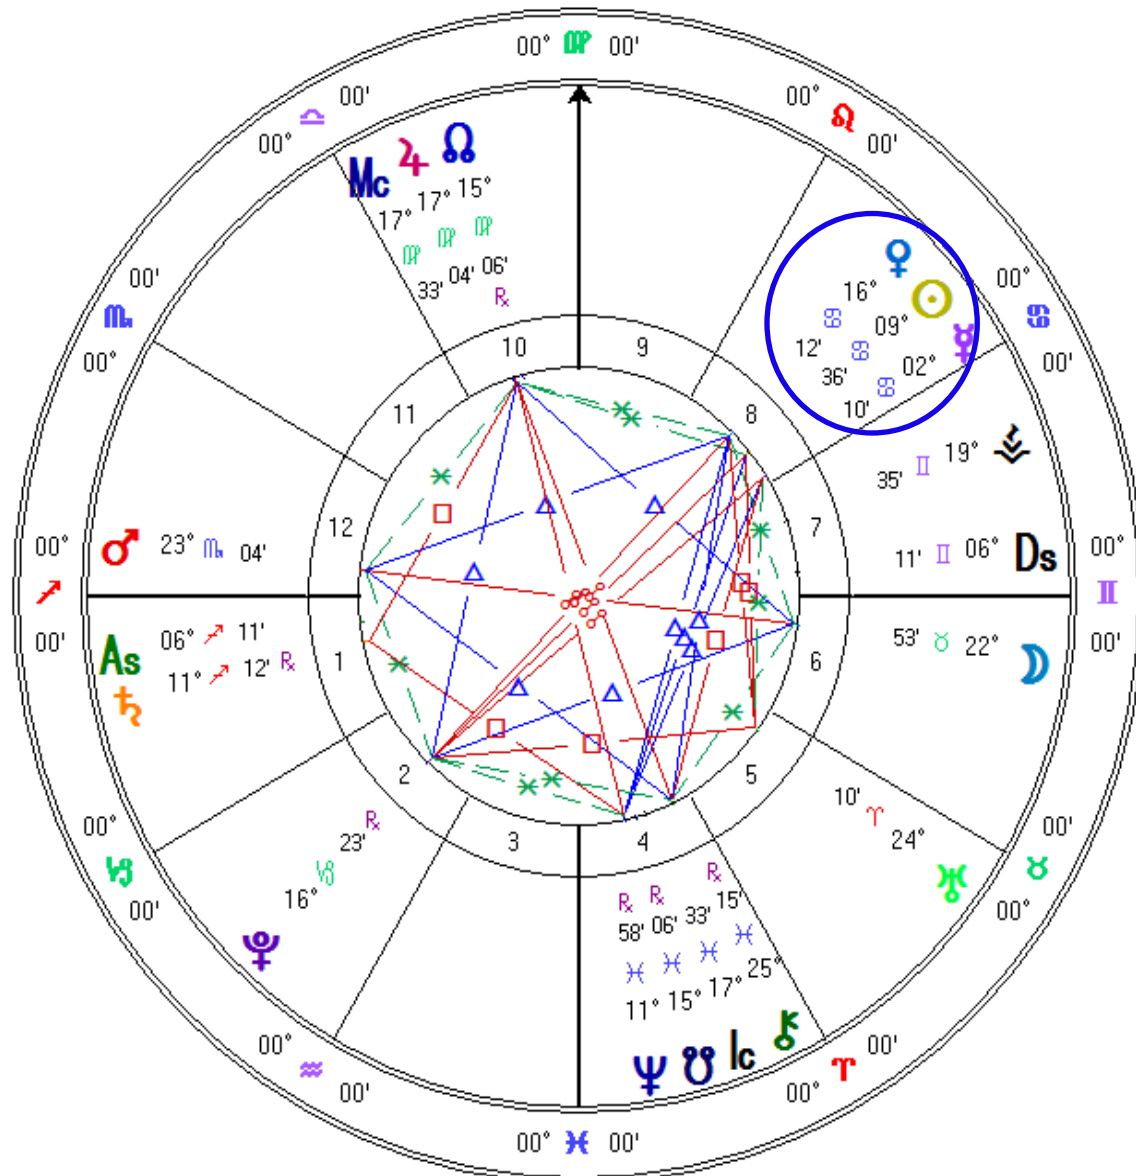

5:00 pm MST +7:00

Tucson, AZ

32°N13'18" 110°W55'33"

Geocentric

Tropical

Whole Signs

True Node

Evening Star Venus Answer for Slide 17

Whole Signs

True Node

Answers for the Venus Star Phases from Slide 10 to 17

Slide 10 is answered on Slide 18
Venus is Retrograde Evening Star

Slide 11 is answered on Slide 19
Venus is Evening Star

Slide 12 is answered on Slide 20
Venus is Evening Star

Slide 13 is answered on Slide 21
Venus is Morning Star

Slide 14 is answered on Slide 22
Venus is in Metamorphic Underworld

Slide 15 is answered on Slide 23
Venus is in Inanna Underworld

Slide 16 is answered on Slide 24
Venus is in Inanna Underworld