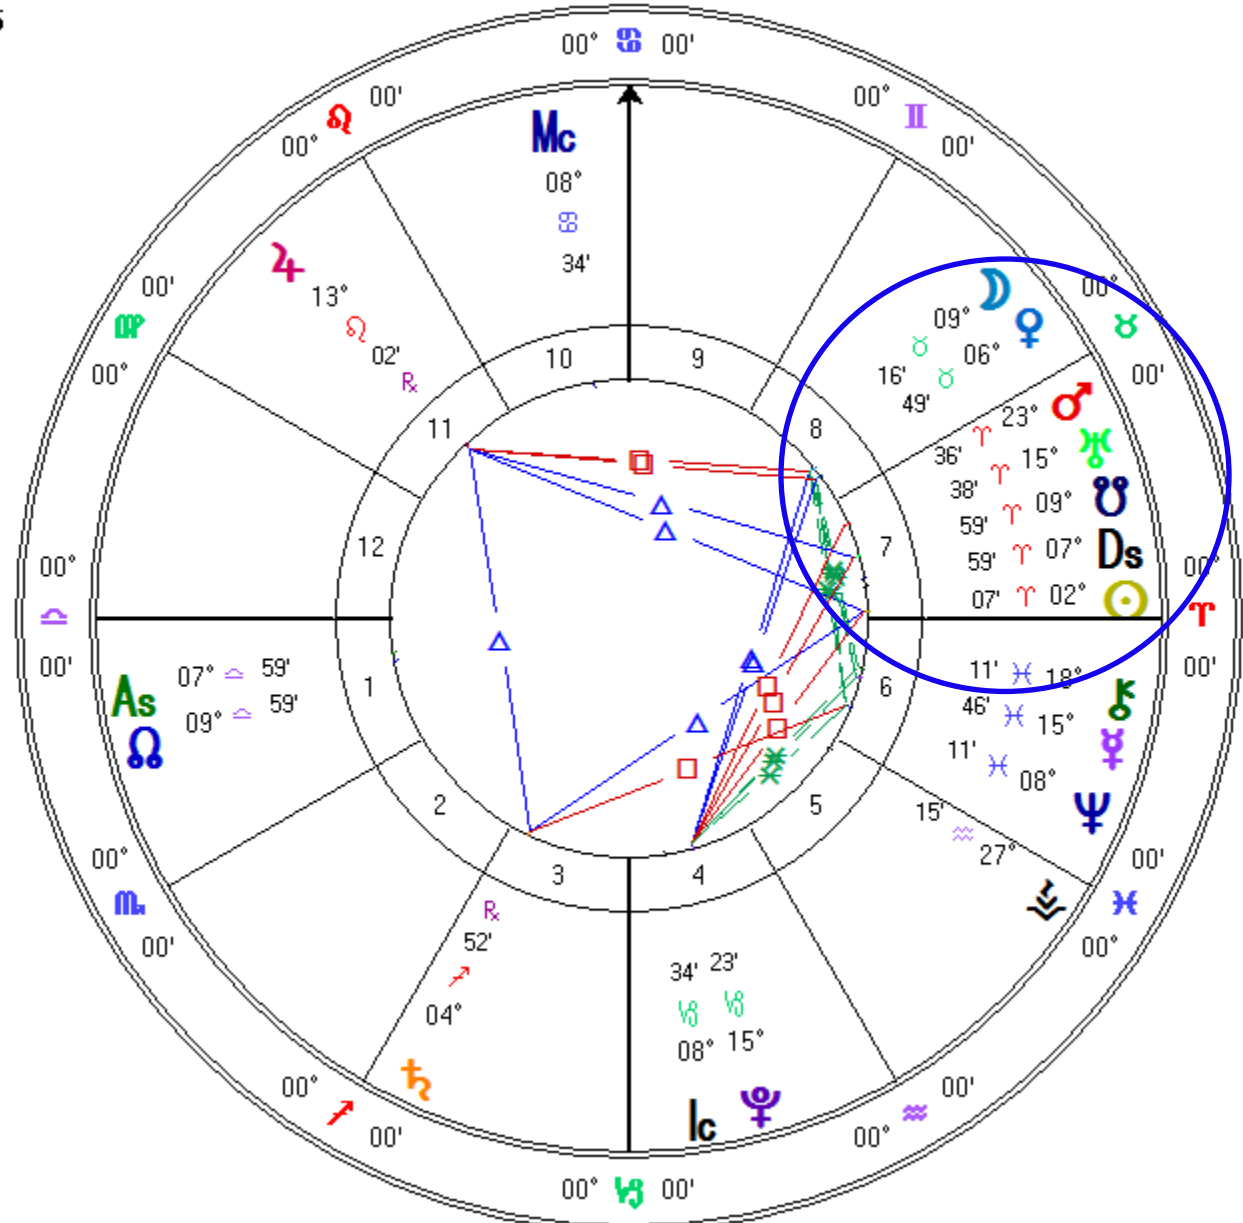

Tucson, AZ

32°N13'18" 110°W55'33"

Geocentric

Tropical

Whole Signs

True Node

A different time of Day Venus is appearing as Evening Star

Answer for Slide 12

Transits Mar 22 2015

Event Chart

Mar 22 2015, Sun

7:00 pm MST +7:00

Tucson, AZ

32°N13'18" 110°W55'33"

Geocentric

Tropical

Whole Signs

True Node

Morning Star Venus 30 degrees ahead of the Sun

Answer for Slide 13

Transits Jun 30 2014

Event Chart

Jun 30 2014, Mon

11:00 am MST +7:00