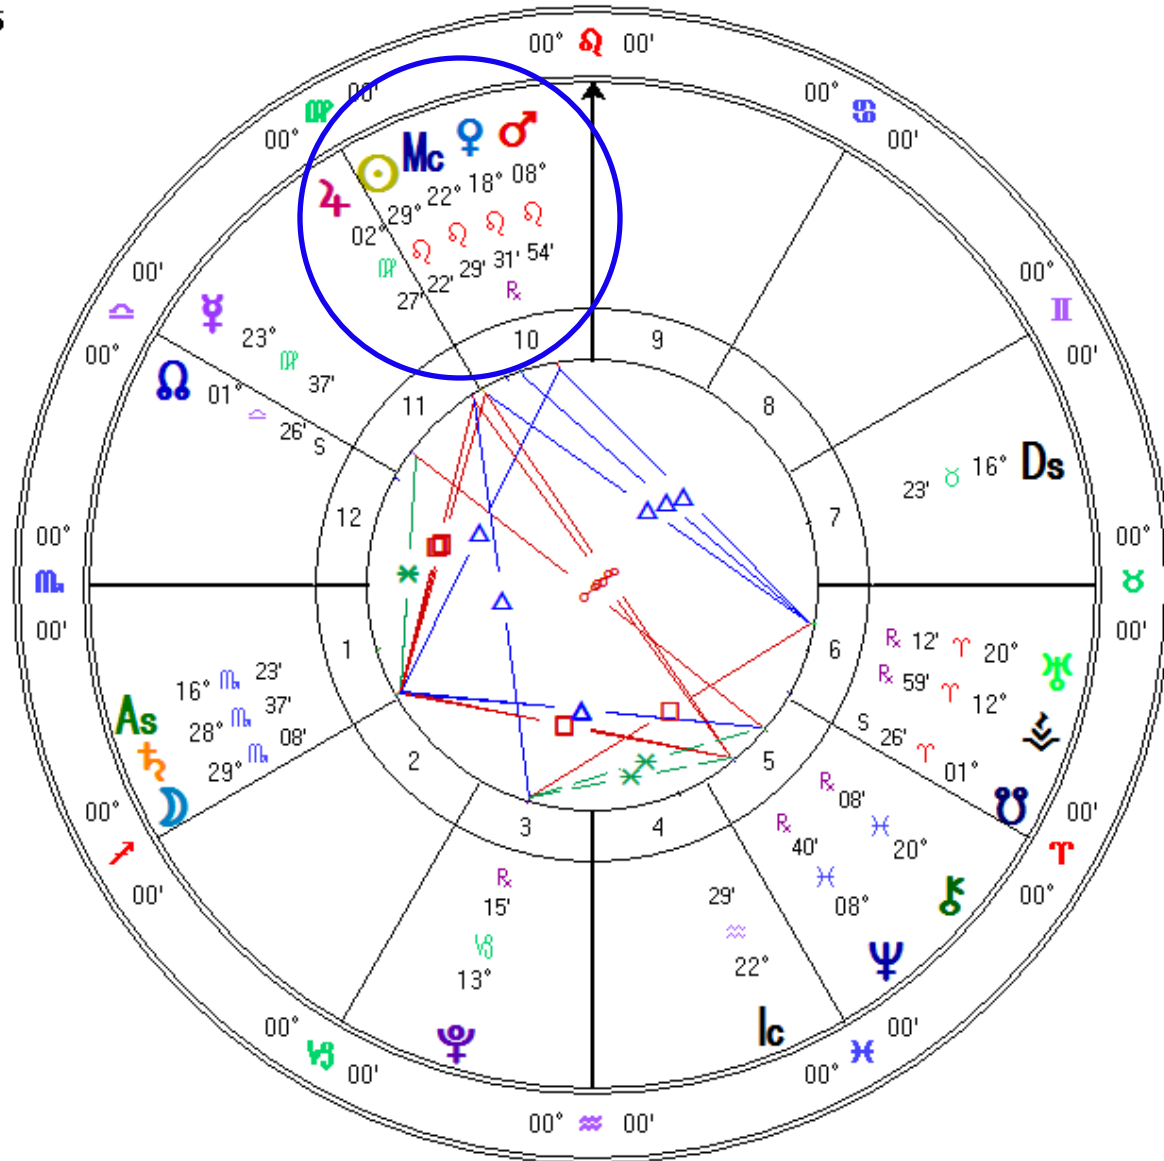

Tucson, AZ

32°N13°18" 110°W55'33"

Geocentric

Tropical

Whole Signs

True Node

Answer for Slide 10

Retrograde Venus has just become Retrograde Morning Star About 11 degrees from the Sun

Transits Aug 22 2015

Event Chart

Aug 22 2015, Sat

12:00 pm MST +7:00

Tucson, AZ

32°N13°18" 110°W55'33"

Geocentric

Tropical

Whole Signs

True Node

Venus is Evening Star because Venus is Rising After the Sun

Answer for Slide 11

Transits Mar 22 2015

Event Chart

Mar 22 2015, Sun

7:00 am MST +7:00