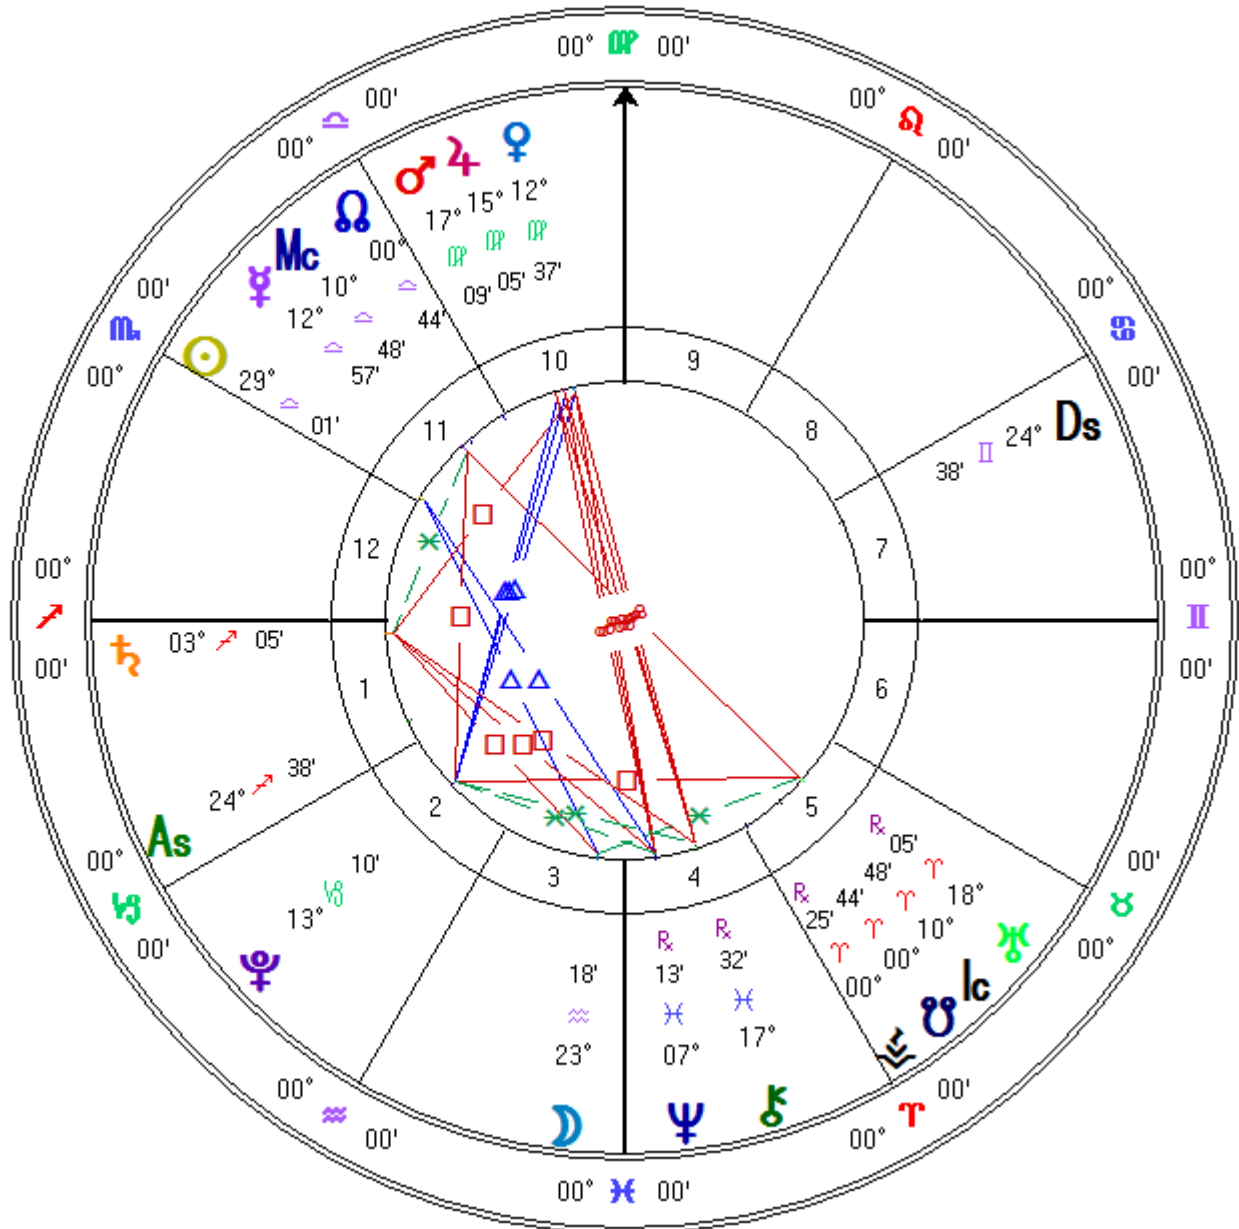

Whole Signs

True Node

See If you Can figure Out The Venus Star Phase

See Slide 25 for Visual Answer and Slide 26 for List of Answers

Transits Oct 22 2015

Event Chart

Oct 22 2015, Thu

11:00 am MST +7:00

Tucson, AZ

32°N13°18" 110°W55'33"

Geocentric

Tropical

Whole Signs

True Node

Answer for Slide 10

Retrograde Venus has just become Retrograde Morning Star About 11 degrees from the Sun

Whole Signs

True Node

Venus is Evening Star because Venus is Rising After the Sun

Answer for Slide 11

Transits Mar 22 2015

Event Chart

Mar 22 2015, Sun

7:00 am MST +7:00