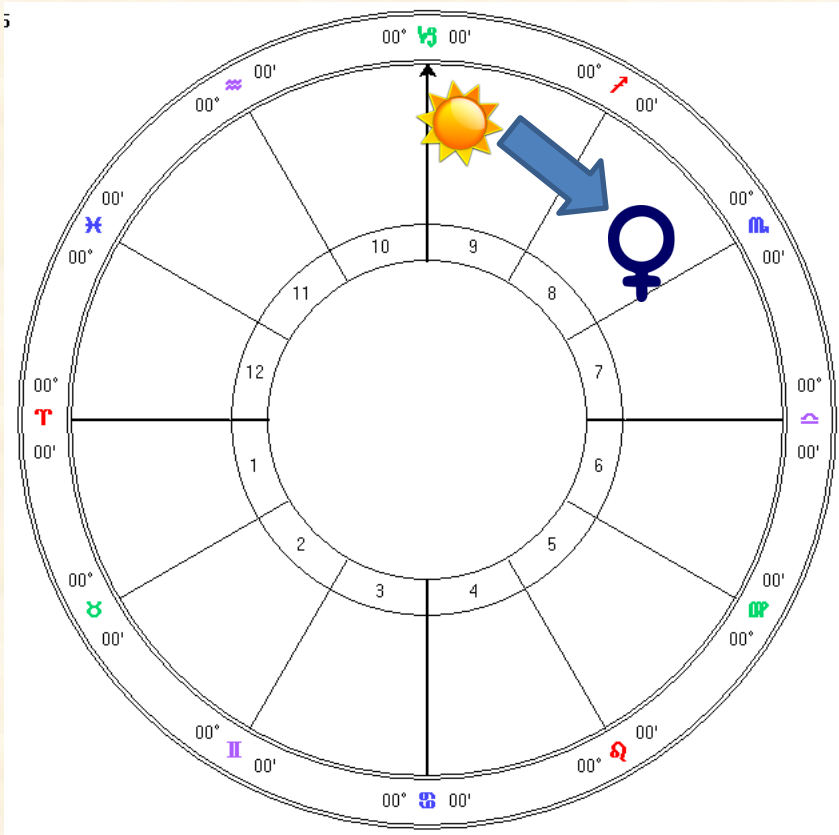

The planets are Rising and setting Clockwise.

The purple line represents the horizon line as seen from Earth.

The left side of the chart is East and the Right is West.

The relationship of the Sun and Venus on the chart tells us if Venus is rising before or after the Sun.

Simplest Way to Know if Venus is Morning or Evening Star

No Matter Where the Sun is on the Chart
turn the chart toward your Belly (or as shown here)
and notice if Venus Is to the left or right of the Sun

Venus to the left of the Sun Is
Morning Star Rising before the Sun

Venus to the Right of the Sun
Evening Star Appearing After the Sun

Morning or Evening Star Venus

Remember planets rise and set clockwise.

On the left Venus sets before the Sun as Morning Star
and on the right Venus Sets after the Sun as Evening Star

**Venus ahead of the Sun Is
Morning Star Rising before the Sun**

**Venus Behind the Sun
Is Evening Star Appearing after Sunset**