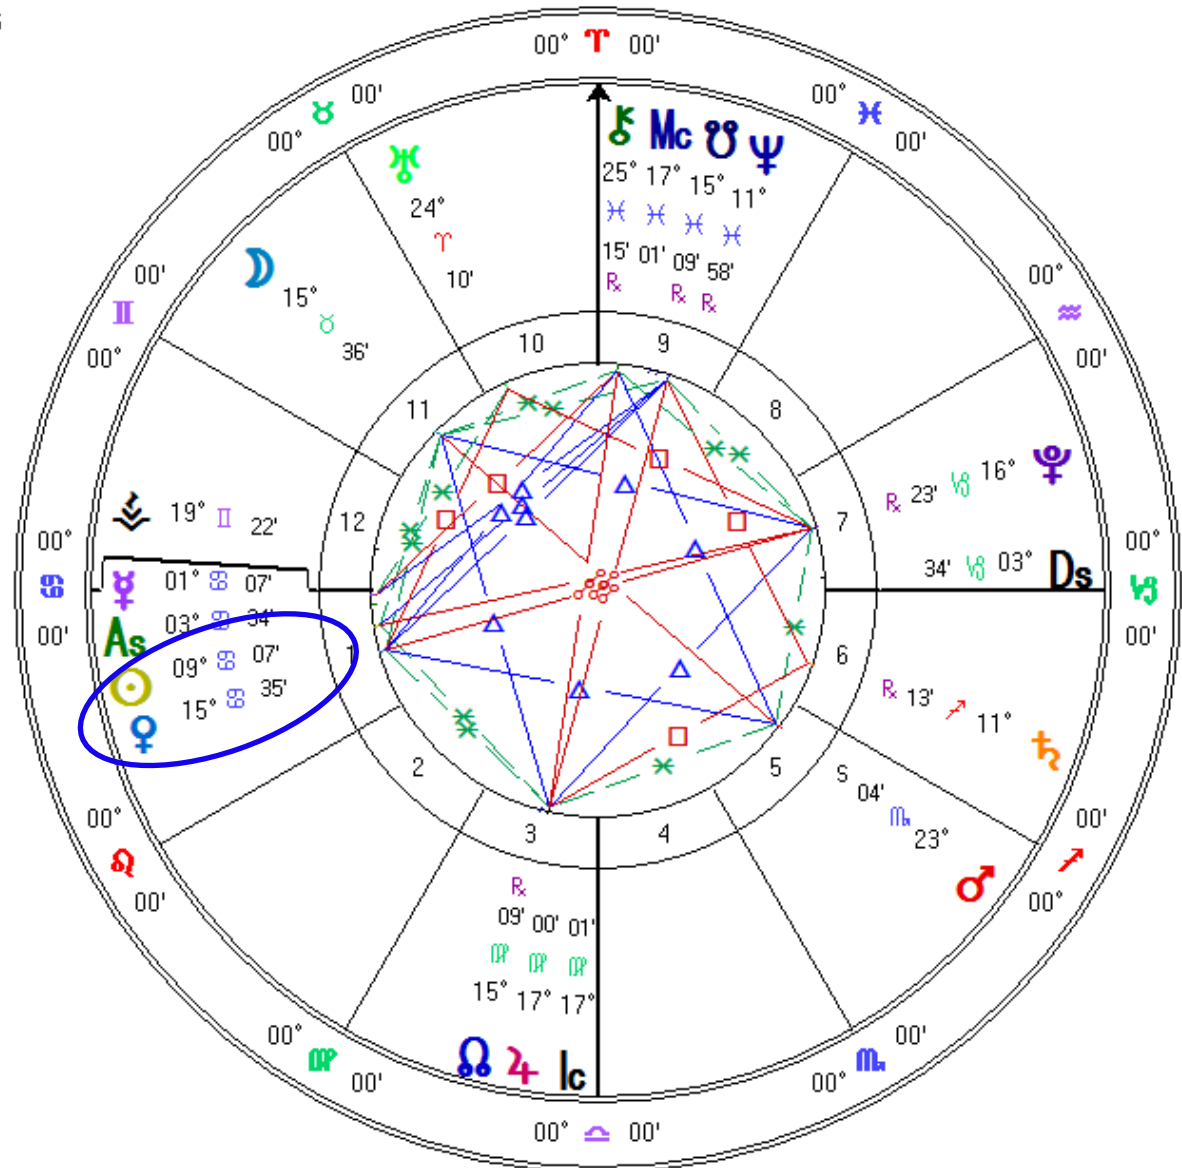

Whole Signs

True Node

Venus is about 7 degrees from the Sun In the Inanna Underworld

Answer for Slide 15

Transits Jun 30 2016

Event Chart

Jun 30 2016, Thu
 5:00 am MST +7:00
 Tucson, AZ
 32°N13'18" 110°W55'33"

Geocentric
 Tropical
 Whole Signs
 True Node

Same Example but later in the Day

Venus is about 7 degrees from the Sun In the Inanna Underworld

Answer for slide 16

Transits Jun 30 2016

Event Chart

Jun 30 2016, Thu