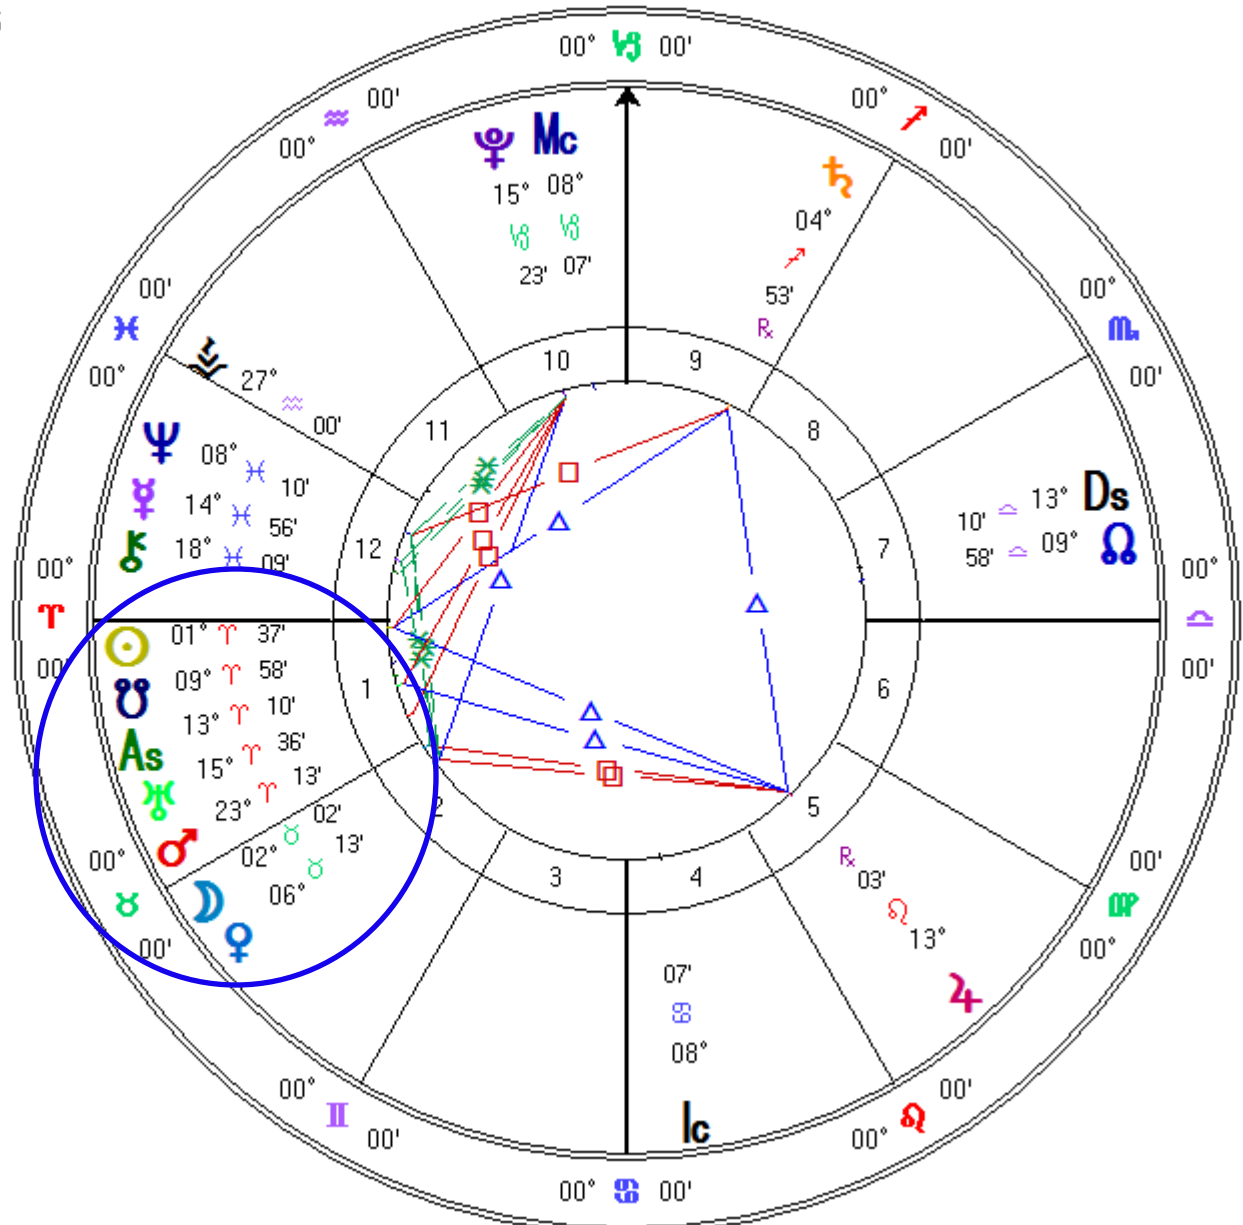

Whole Signs

True Node

Venus is Evening Star because Venus is Rising After the Sun

Answer for Slide 11

Transits Mar 22 2015

Event Chart

Mar 22 2015, Sun

7:00 am MST +7:00

Tucson, AZ

32°N13'18" 110°W55'33"

Geocentric

Tropical

Whole Signs

True Node

A different time of Day Venus is appearing as Evening Star

Answer for Slide 12