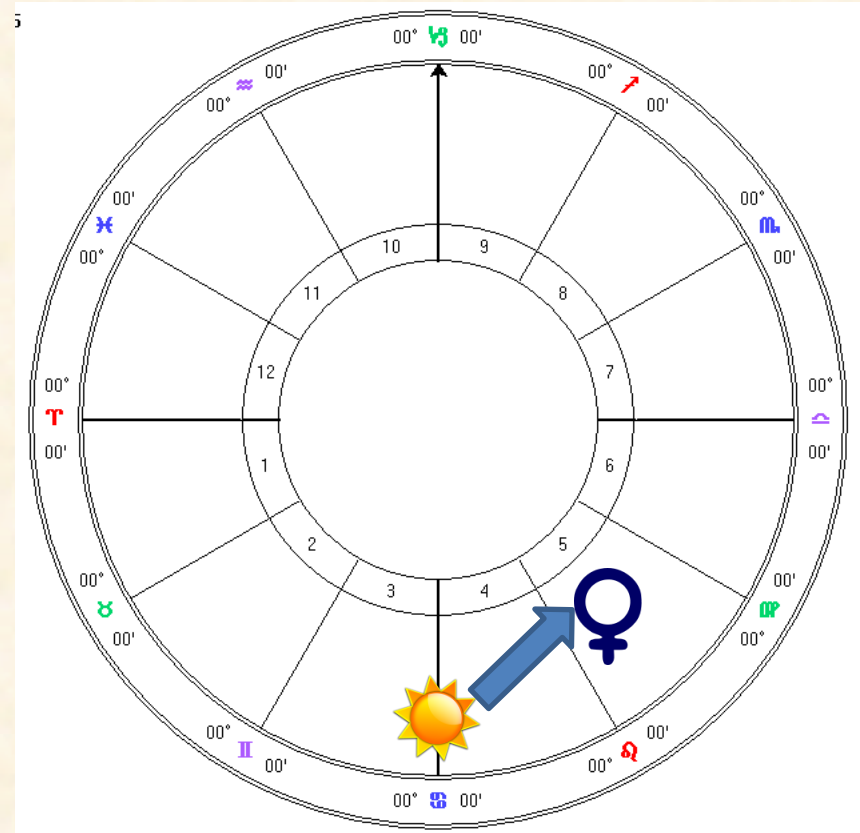

Venus to the Right of the Sun
Evening Star Appearing After the Sun