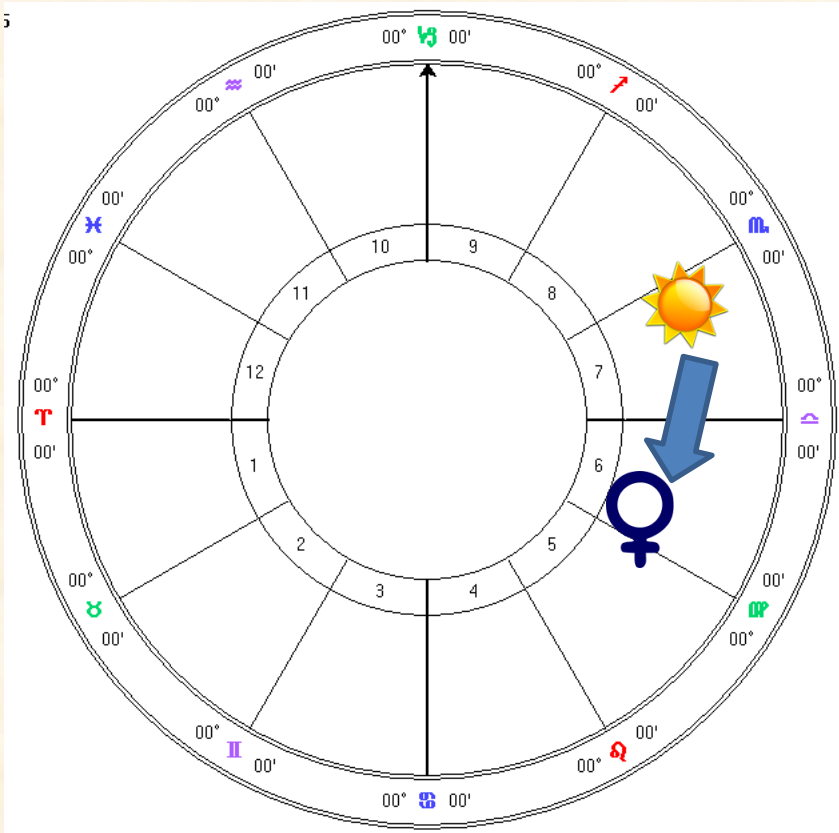

The planets are Rising and setting Clockwise.

The purple line represents the horizon line as seen from Earth.

The left side of the chart is East and the Right is West.

The relationship of the Sun and Venus on the chart tells us if Venus is rising before or after the Sun.

Simplest Way to Know if Venus is Morning or Evening Star

No Matter Where the Sun is on the Chart
turn the chart toward your Belly (or as shown here)
and notice if Venus Is to the left or right of the Sun

On the left Venus sets before the Sun as Morning Star
and on the right Venus Sets after the Sun as Evening Star

**Venus ahead of the Sun Is
Morning Star Rising before the Sun**

**Venus Behind the Sun
Is Evening Star Appearing after Sunset**

Morning or Evening Star Venus

Keeping in mind how the planets rise and set clockwise. On the left Venus rises before the Sun as Morning Star and on the right Sets after the Sun as Evening Star on the Right