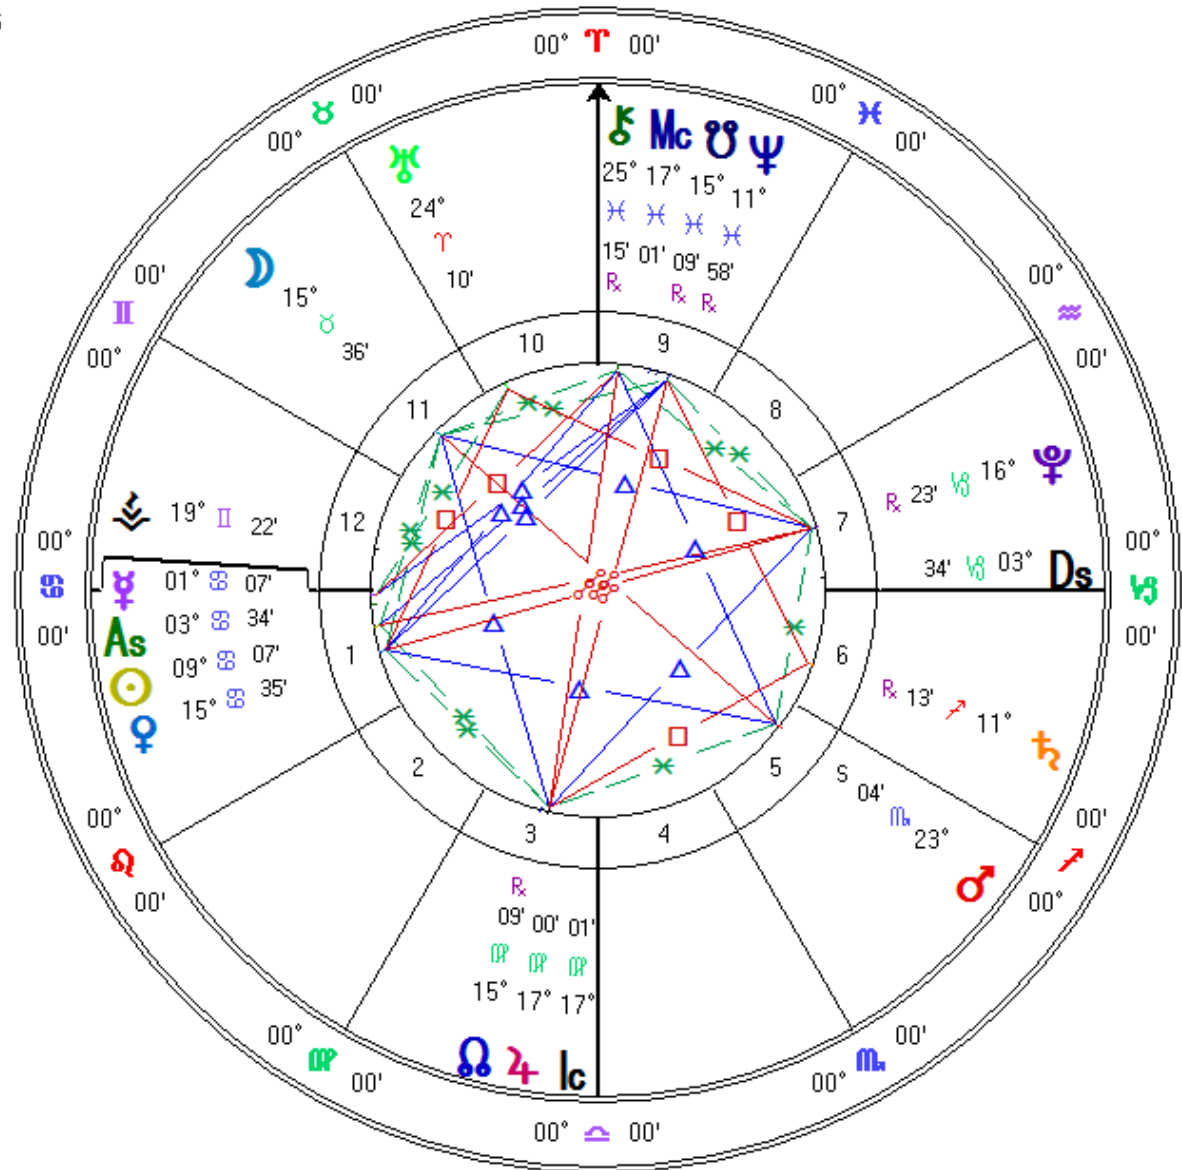

The planets are Rising and setting Clockwise.

The purple line represents the horizon line as seen from Earth.

The left side of the chart is East and the Right is West.

The relationship of the Sun and Venus on the chart tells us if Venus is rising before or after the Sun.

Simplest Way to Know if Venus is Morning or Evening Star

No Matter Where the Sun is on the Chart
turn the chart toward your Belly (or as shown here)
and notice if Venus Is to the left or right of the Sun

Tucson, AZ

32°N13°18" 110°W55'33"

Geocentric

Tropical

Whole Signs

True Node

See If you Can figure Out The Venus Star Phase

See Slide 23 for Visual Answer and Slide 26 for List of Answers

Transits Jun 30 2016

Event Chart

Jun 30 2016, Thu
 5:00 am MST +7:00
 Tucson, AZ
 32°N13'18" 110°W55'33"

Geocentric
 Tropical
 Whole Signs
 True Node

See If you Can figure Out The Venus Star Phase

See Slide 24 for Visual Answer and Slide 26 for List of Answers