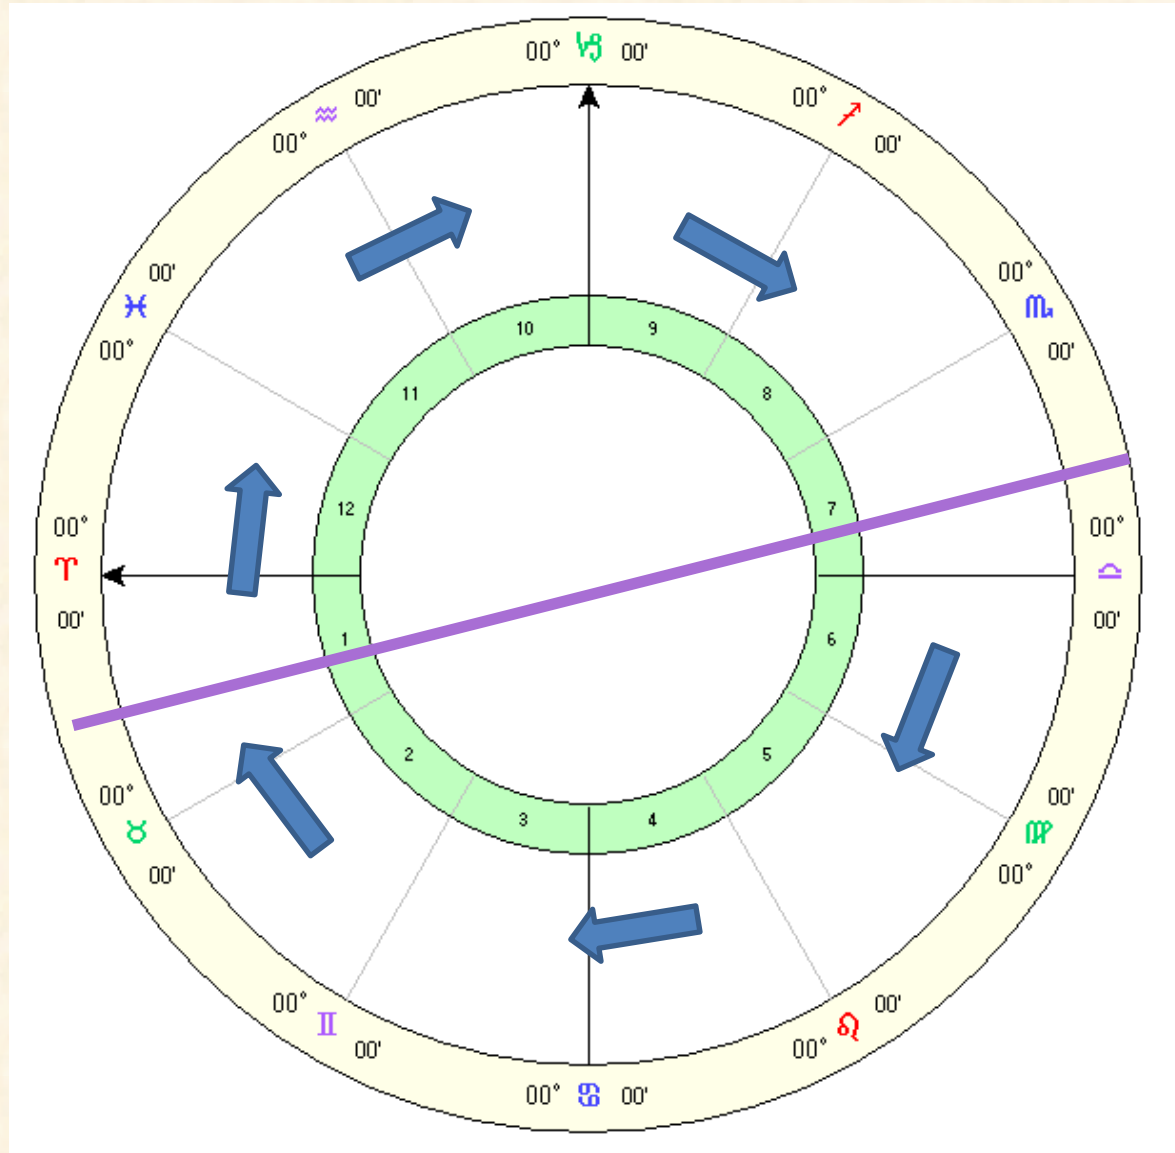

Finding Your Venus Star Phase on a Natal Chart with Cayelin K Castell

Overview

Venus Rising Before the Sun
it is Morning Star

Venus Rising After the Sun
it is Evening Star

Venus with in 10 Degrees of Sun
it is Underworld

**The Natal Chart
or any Astrology
Chart Shows
where the
planets are in
relationship to a
location and a
time of day.**

**New Moon
Jan 1, 2014
4:14 am
Tucson, AZ**

In this Chart Venus is an Evening Star

The planets are Rising and setting Clockwise.

The purple line represents the horizon line as seen from Earth.

The left side of the chart is East and the Right is West.

The relationship of the Sun and Venus on the chart tells us if Venus is rising before or after the Sun.

Simplest Way to Know if Venus is Morning or Evening Star

No Matter Where the Sun is on the Chart
turn the chart toward your Belly (or as shown here)
and notice if Venus Is to the left or right of the Sun