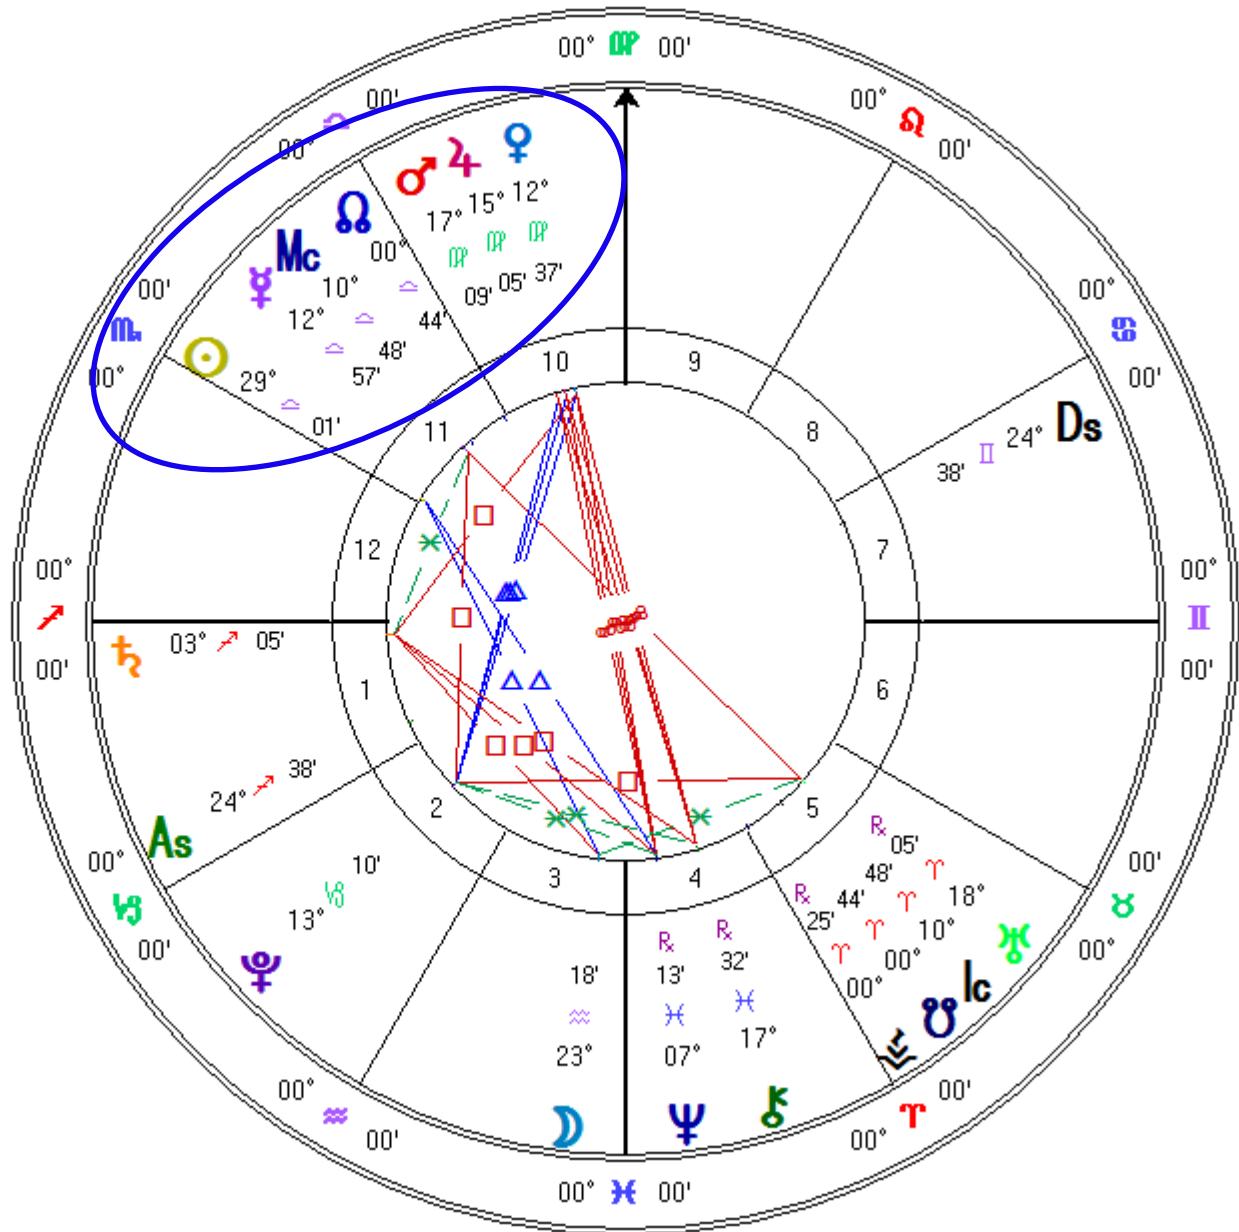

5:00 pm MST +7:00

Tucson, AZ

32°N13'18" 110°W55'33"

Geocentric

Tropical

Whole Signs

True Node

Evening Star Venus Answer for Slide 17

Transits Oct 22 2015

Event Chart

Oct 22 2015, Thu

11:00 am MST +7:00

Tucson, AZ

32°N13°18" 110°W55'33"

Geocentric

Tropical

Whole Signs

True Node

Answers for the Venus Star Phases from Slide 10 to 17

Slide 10 is answered on Slide 18
Venus is Retrograde Evening Star

Slide 11 is answered on Slide 19
Venus is Evening Star

Slide 12 is answered on Slide 20
Venus is Evening Star

Slide 13 is answered on Slide 21
Venus is Morning Star

Slide 14 is answered on Slide 22
Venus is in Metamorphic Underworld

Slide 15 is answered on Slide 23
Venus is in Inanna Underworld

Slide 16 is answered on Slide 24
Venus is in Inanna Underworld