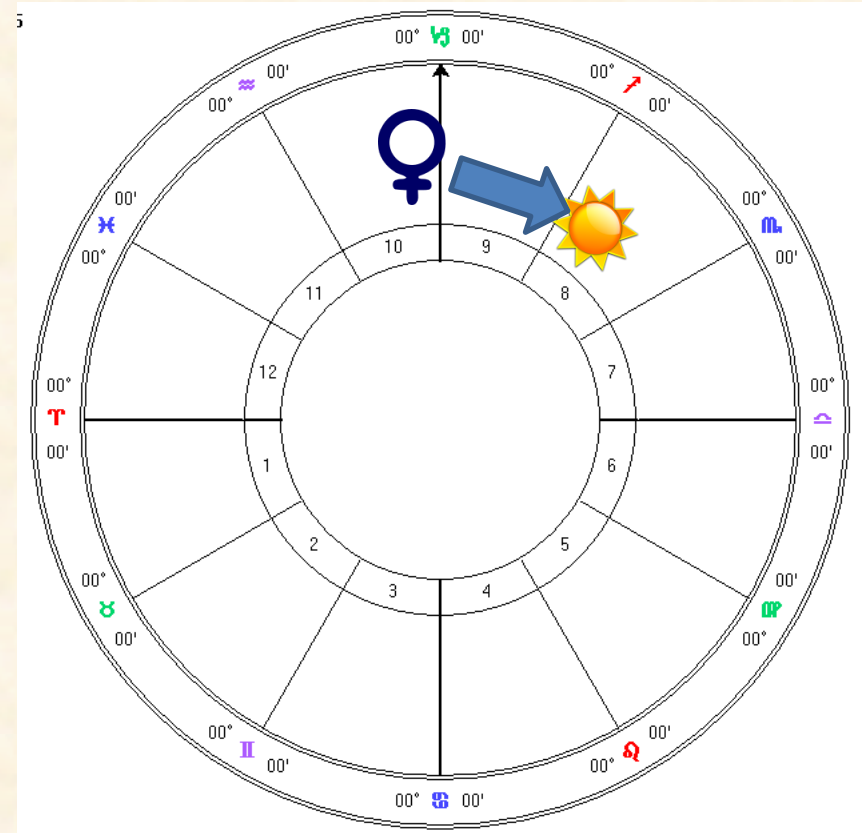

Venus Behind the Sun Is Evening Star Appearing at Sunset