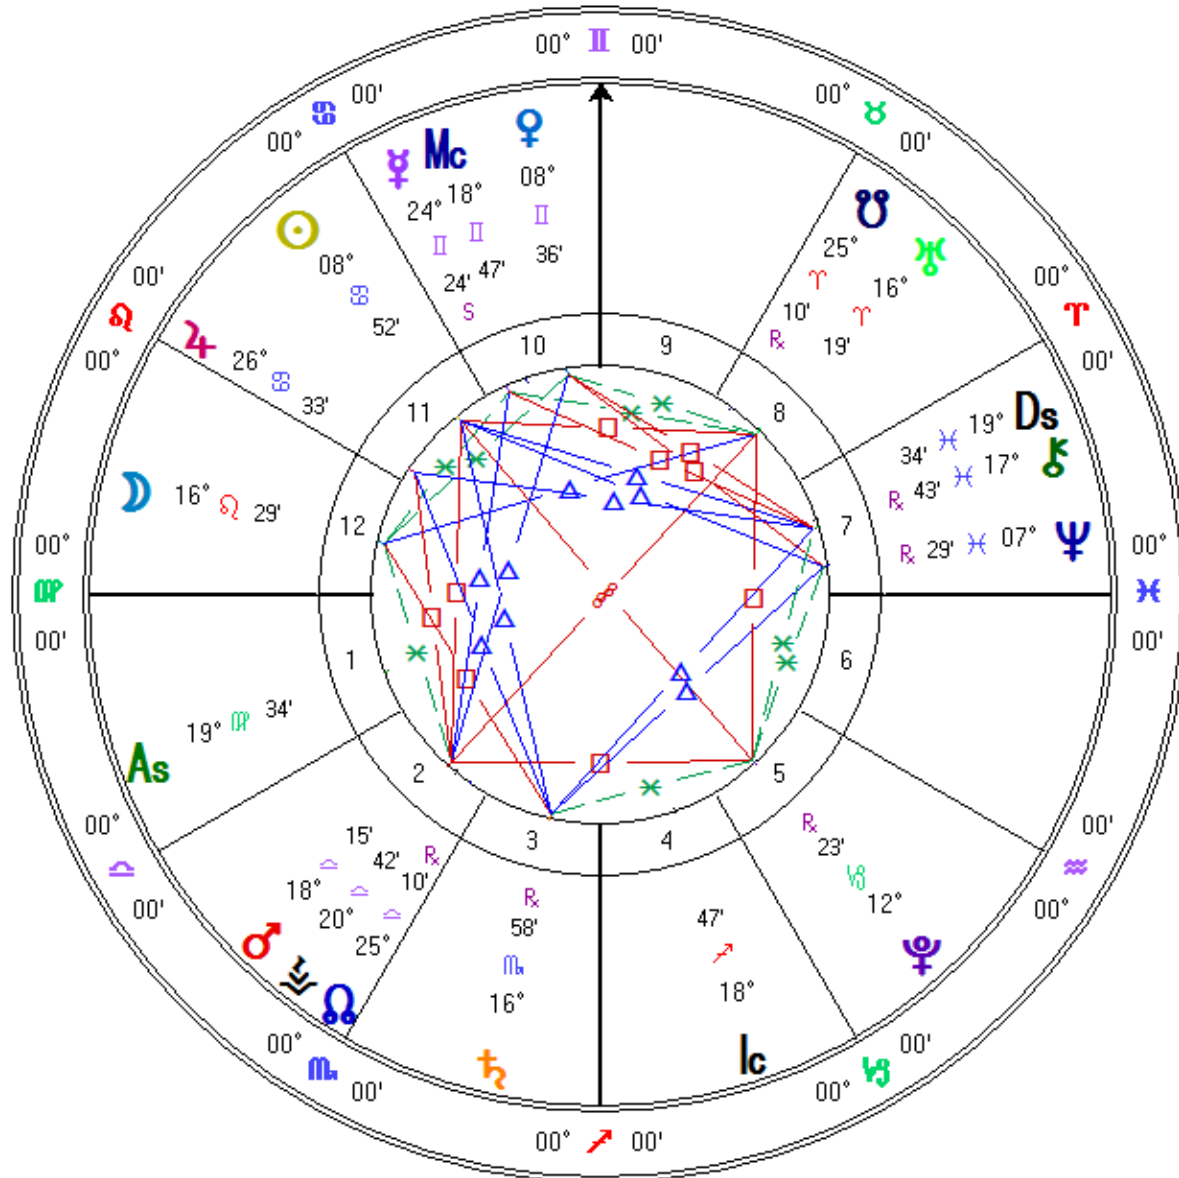

See If you Can figure Out The Venus Star Phase

See Slide 21 for Visual Answer and Slide 26 for List of Answers

Transits Jun 30 2014

Event Chart

Jun 30 2014, Mon

11:00 am MST +7:00

Tucson, AZ

32°N13'18" 110°W55'33"

Geocentric

Tropical

Whole Signs

True Node