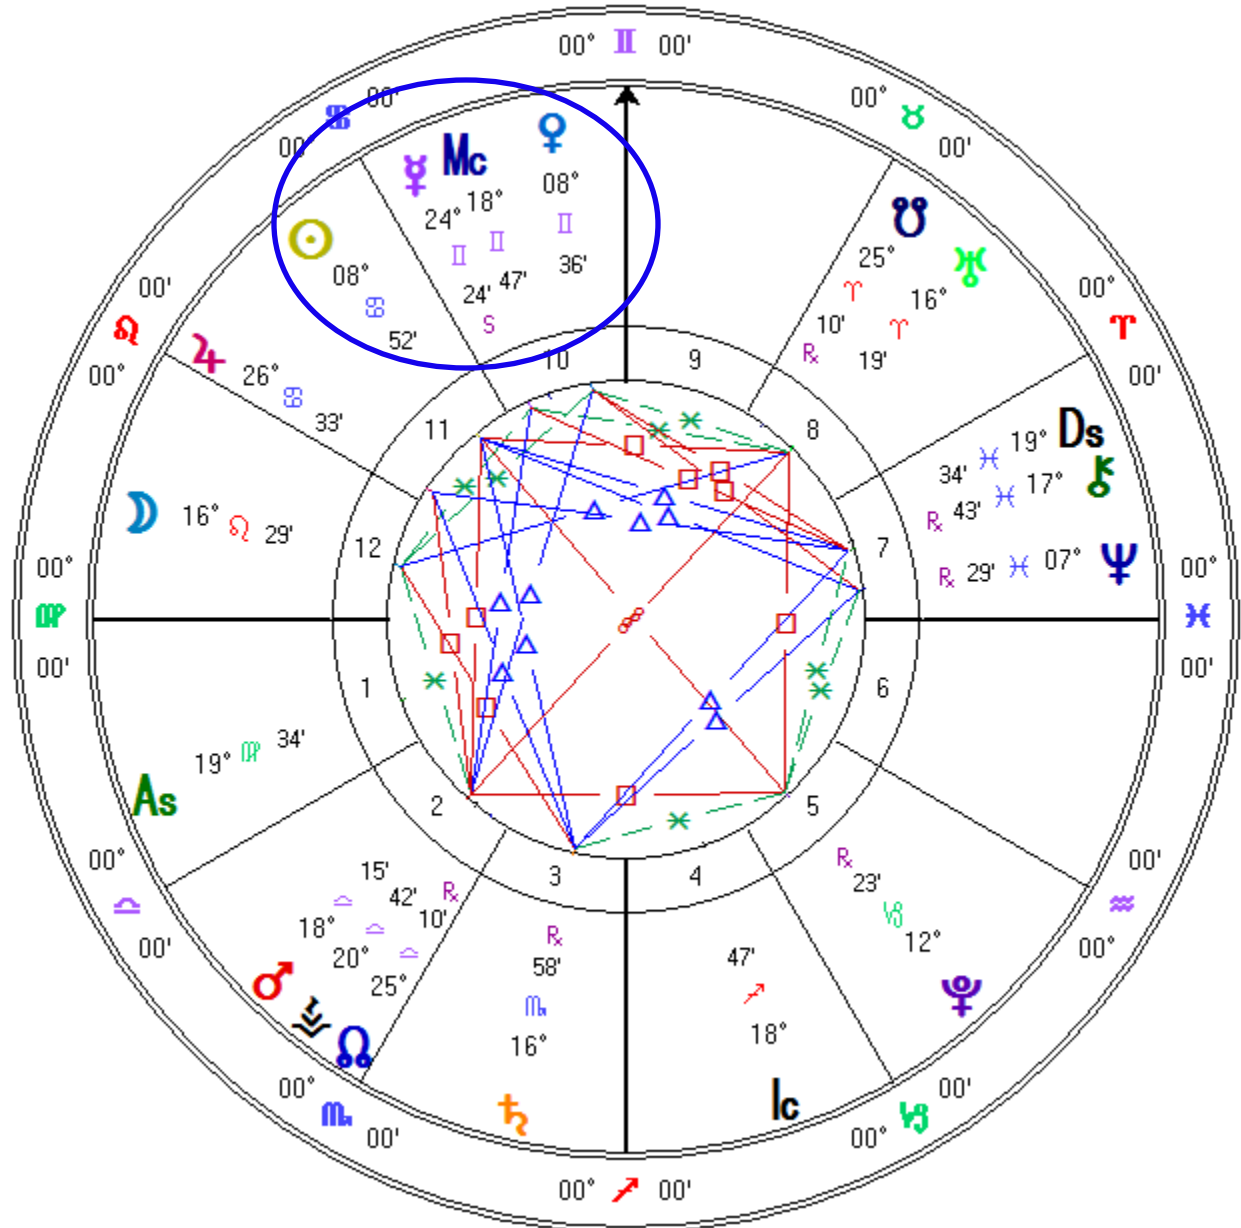

Tucson, AZ

32°N13'18" 110°W55'33"

Geocentric

Tropical

Whole Signs

True Node

Venus is Retrograde just 5 degrees from the Sun in the Metamorphic Underworld

Answer for Slide 14