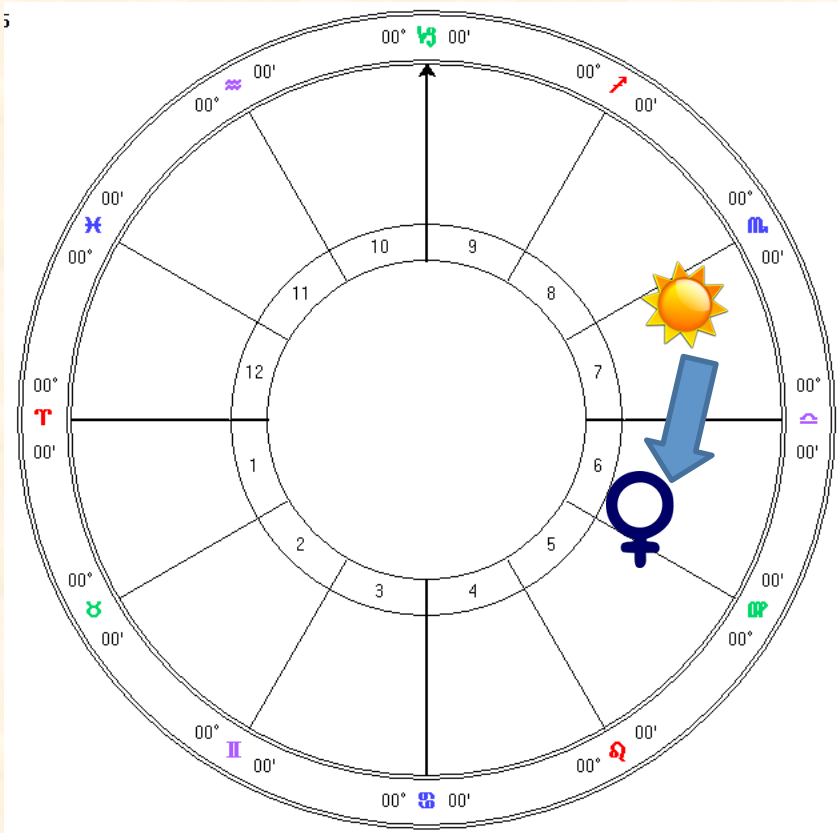

The left side of the chart is East and the Right is West.

We will see how the Sun and Venus on the chart can quickly tell us if Venus is rising before or after the Sun.

Simplest Way to Know if Venus is Morning or Evening Star

No Matter Where the Sun is on the Chart
turn the chart toward your Belly (or as shown here)
and notice if Venus Is to the left or right of the Sun

Venus to the left of the Sun Is
Morning Star Rising before the Sun

Venus to the Right of the Sun
Evening Star Appearing After the Sun

Morning or Evening Star Venus

Remember planets rise and set clockwise.

On the left Venus sets before the Sun as Morning Star
and on the right Venus Sets after the Sun as Evening Star

**Venus ahead of the Sun Is
Morning Star Rising before the Sun**

**Venus Behind the Sun
Is Evening Star Appearing after Sunset**

Morning or Evening Star Venus

Keep in mind how the planets rise and set clockwise.
On the left Venus rises before the Sun as Morning Star and
on the right Sets after the Sun as Evening Star