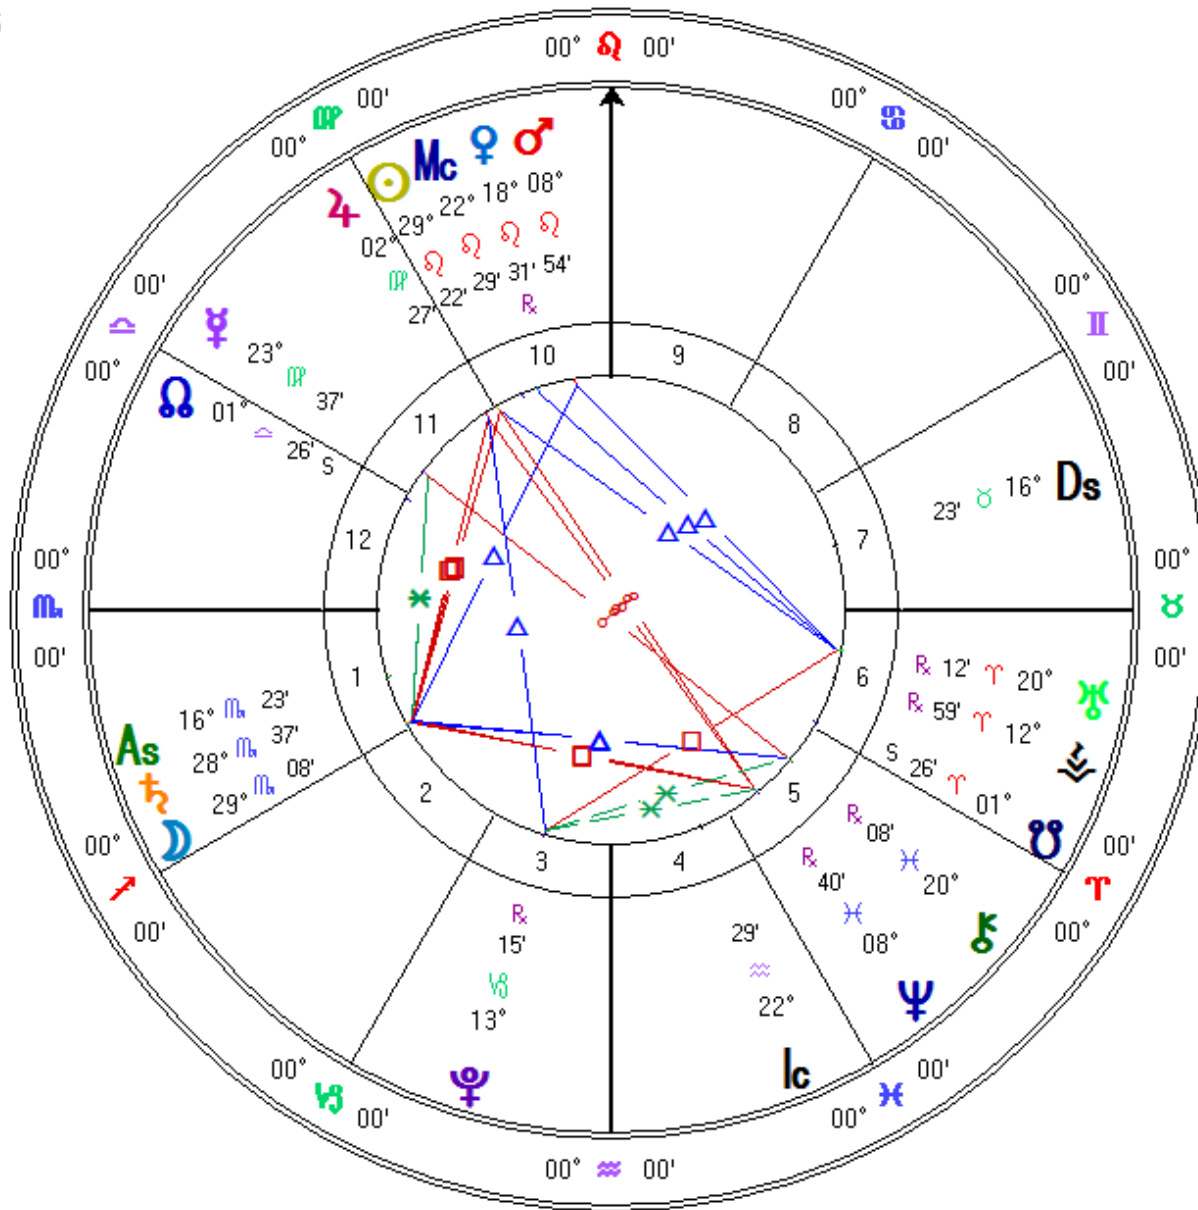

Can figure Out The Venus Star Phase for the following Charts?

See Slide 18 for Answer and Slide 26 for List of Answers

Transits Aug 22 2015

Event Chart

Aug 22 2015, Sat

12:00 pm MST +7:00

Tucson, AZ

32°N13°18" 110°W55'33"

Geocentric

Tropical

Whole Signs

True Node