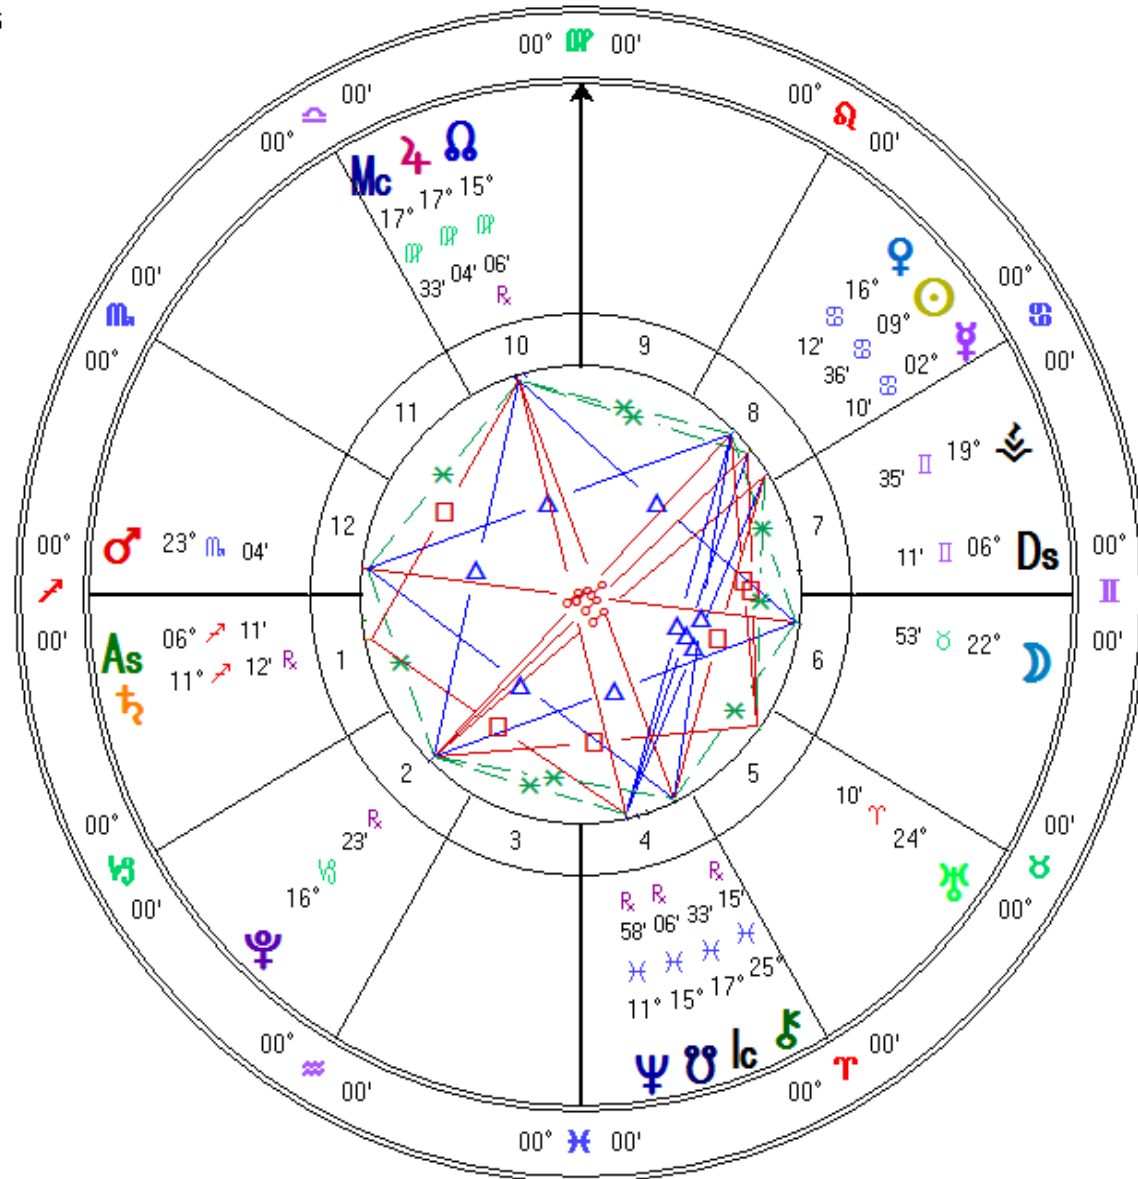

No Matter Where the Sun is on the Chart
turn the chart toward your Belly (or as shown here)
and notice if Venus Is to the left or right of the Sun

Venus to the left of the Sun Is
Morning Star Rising before the Sun

See Slide 22 for Visual Answer

Event of Aug 18 2015

Event Chart

Aug 18 2015, Tue
6:00 pm MST +7:00
Tucson, AZ
32°N13°18" 110°W55'33"
Geocentric
Tropical
Whole Signs
True Node

Can figure Out The Venus Star Phase

See Slide 23 for Visual Answer

Transits Jun 30 2016

Event Chart

Jun 30 2016, Thu
 5:00 am MST +7:00
 Tucson, AZ
 32°N13'18" 110°W55'33"

*Geocentric
 Tropical
 Whole Signs
 True Node*

Can figure Out The Venus Star Phase

See Slide 24 for Visual Answer

Transits Jun 30 2016

Event Chart

Jun 30 2016, Thu
 5:00 pm MST +7:00
 Tucson, AZ
 32°N13°18" 110°W55'33"

Geocentric
Tropical
Whole Signs
True Node

Can figure Out The Venus Star Phase