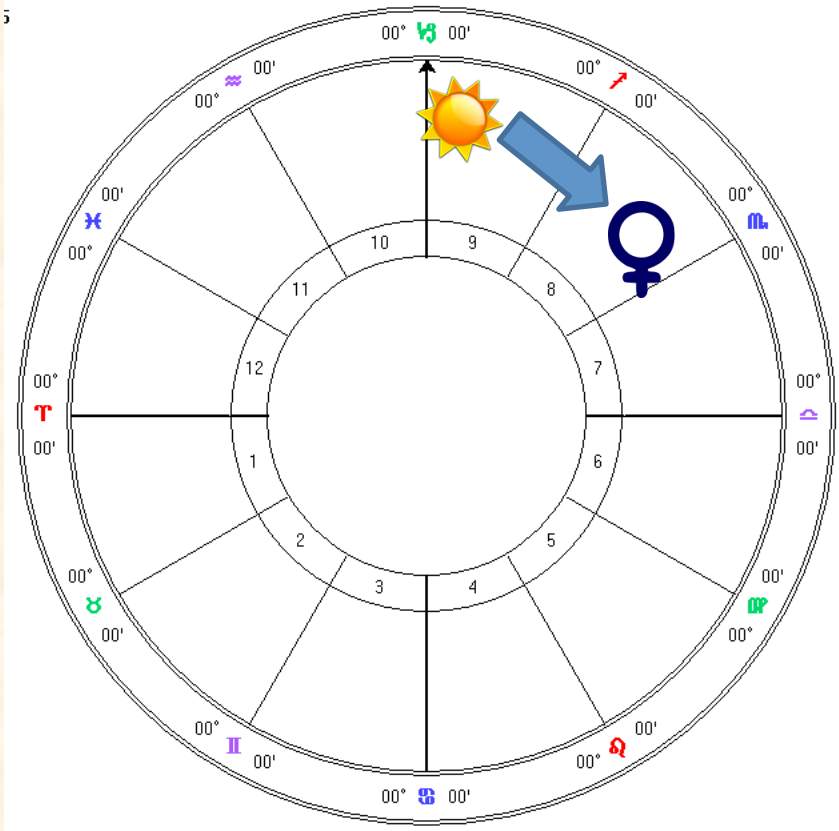

Venus within 10 Degrees
of the Sun is Underworld

Venus within 10 Degrees
of the Sun while Retrograde
is Metamorphic Underworld

**The Natal Chart
or any Astrology
Chart Shows
where the
planets are in
relationship to a
location and a
time of day.**

The left side of the chart is East and the Right is West.

We will see how the Sun and Venus on the chart can quickly tell us if Venus is rising before or after the Sun.

Simplest Way to Know if Venus is Morning or Evening Star

No Matter Where the Sun is on the Chart
turn the chart toward your Belly (or as shown here)
and notice if Venus Is to the left or right of the Sun

Venus to the left of the Sun Is
Morning Star Rising before the Sun

Venus to the Right of the Sun
Evening Star Appearing After the Sun

Morning or Evening Star Venus

Remember planets rise and set clockwise.

On the left Venus sets before the Sun as Morning Star
and on the right Venus Sets after the Sun as Evening Star