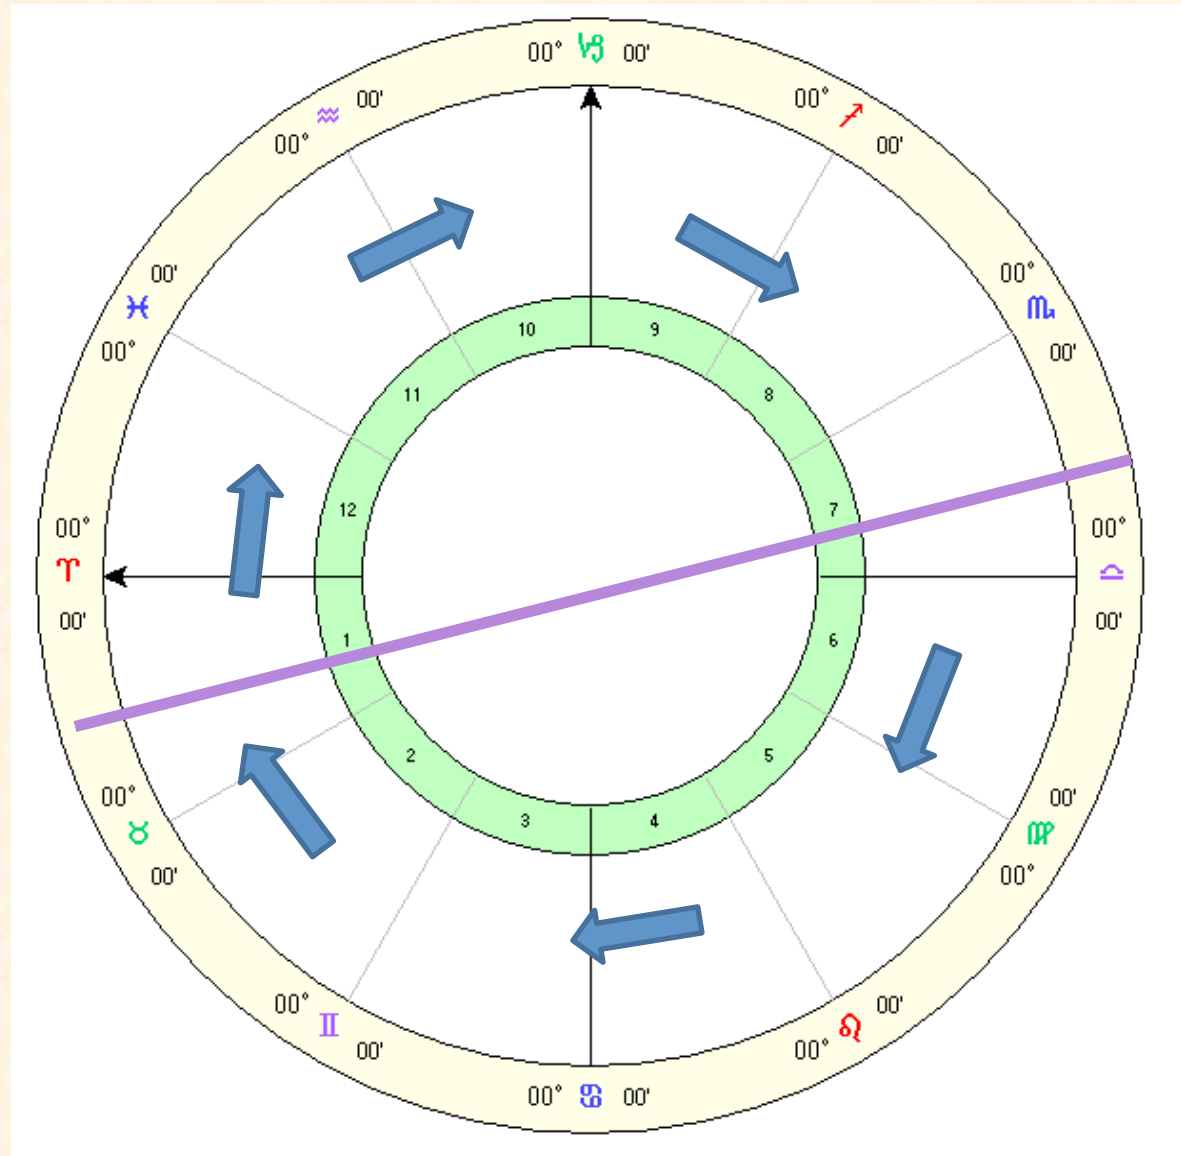

Venus within 10 Degrees
of the Sun is Underworld

Venus within 10 Degrees
of the Sun while Retrograde
is Metamorphic Underworld

**The Natal Chart
or any Astrology
Chart Shows
where the
planets are in
relationship to a
location and a
time of day.**

**New Moon
Jan 1, 2014
4:14 am
Tucson, AZ**

In this Chart Venus is Retrograde and an Evening Star

The planets are Rising and setting Clockwise.

The purple line represents the horizon line as seen from Earth.

The left side of the chart is East and the Right is West.

We will see how the Sun and Venus on the chart can quickly tell us if Venus is rising before or after the Sun.

Simplest Way to Know if Venus is Morning or Evening Star

No Matter Where the Sun is on the Chart
turn the chart toward your Belly (or as shown here)
and notice if Venus Is to the left or right of the Sun

Venus to the left of the Sun Is
Morning Star Rising before the Sun