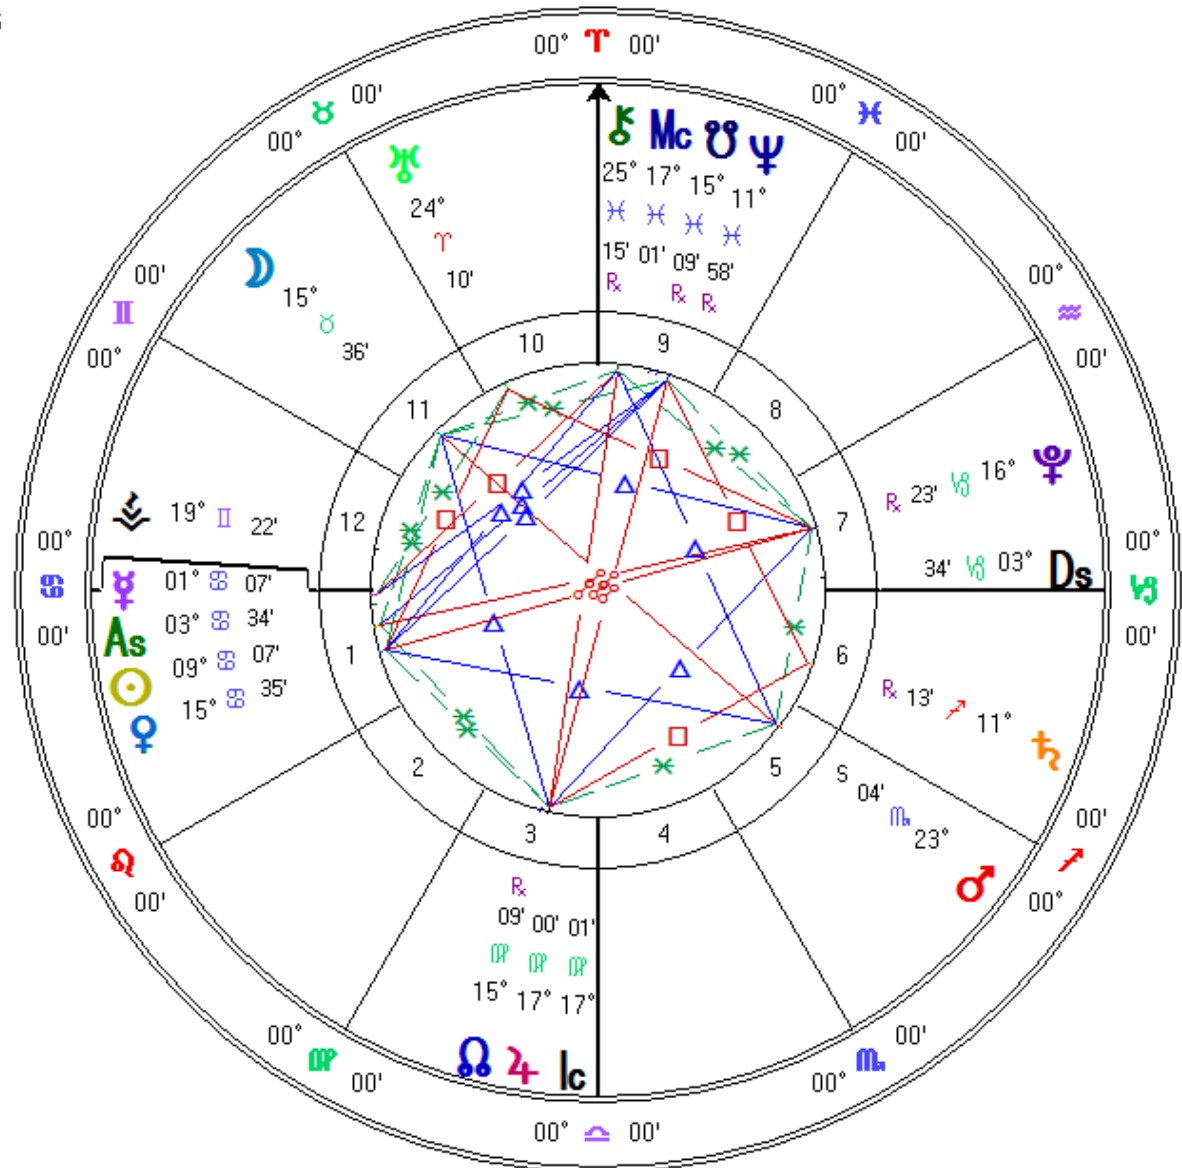

No Matter Where the Sun is on the Chart
turn the chart toward your Belly (or as shown here)
and notice if Venus Is to the left or right of the Sun

Venus to the left of the Sun Is
Morning Star Rising before the Sun

See Slide 21 for Visual Answer

Transits Jun 30 2014

Event Chart

Jun 30 2014, Mon
11:00 am MST +7:00
Tucson, AZ
32°N13'18" 110°W55'33"
Geocentric
Tropical
Whole Signs
True Node

Can figure Out The Venus Star Phase?

See Slide 22 for Visual Answer

Event of Aug 18 2015

Event Chart

Aug 18 2015, Tue
6:00 pm MST +7:00
Tucson, AZ
32°N13°18" 110°W55'33"
Geocentric
Tropical
Whole Signs
True Node

Can figure Out The Venus Star Phase

See Slide 23 for Visual Answer

Transits Jun 30 2016

Event Chart

Jun 30 2016, Thu
 5:00 am MST +7:00
 Tucson, AZ
 32°N13'18" 110°W55'33"

*Geocentric
 Tropical
 Whole Signs
 True Node*

Can figure Out The Venus Star Phase