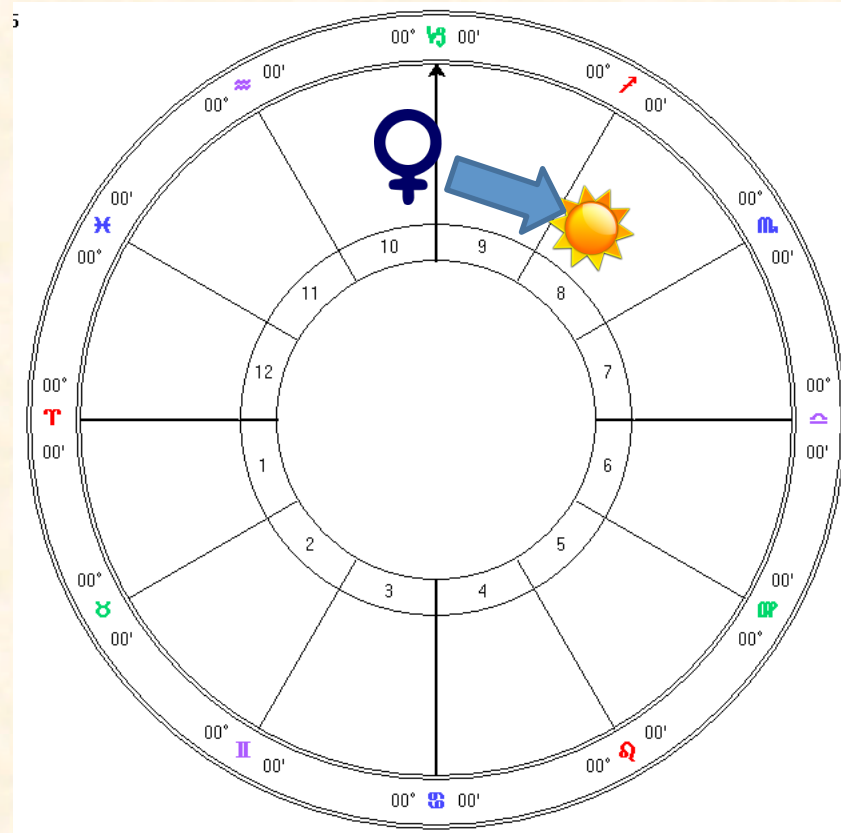

Venus to the Right of the Sun
Evening Star Appearing After the Sun

Morning or Evening Star Venus

Remember planets rise and set clockwise.

On the left Venus sets before the Sun as Morning Star
and on the right Venus Sets after the Sun as Evening Star

**Venus ahead of the Sun Is
Morning Star Rising before the Sun**

**Venus Behind the Sun
Is Evening Star Appearing after Sunset**

Morning or Evening Star Venus

Keep in mind how the planets rise and set clockwise.
On the left Venus rises before the Sun as Morning Star and
on the right Sets after the Sun as Evening Star

**Venus ahead of the Sun Is
Morning Star Rising before the Sun**

**Venus Behind the Sun
Is Evening Star Appearing at Sunset**

When Venus is Within 10 Degrees of the Sun and NOT retrograde it is the Inanna Underworld Phase

When Venus is within 10 Degrees of the Sun and retrograde it is the Metamorphic Underworld.

Can figure Out The Venus Star Phase for the following Charts?

See Slide 18 for Answer and Slide 26 for List of Answers