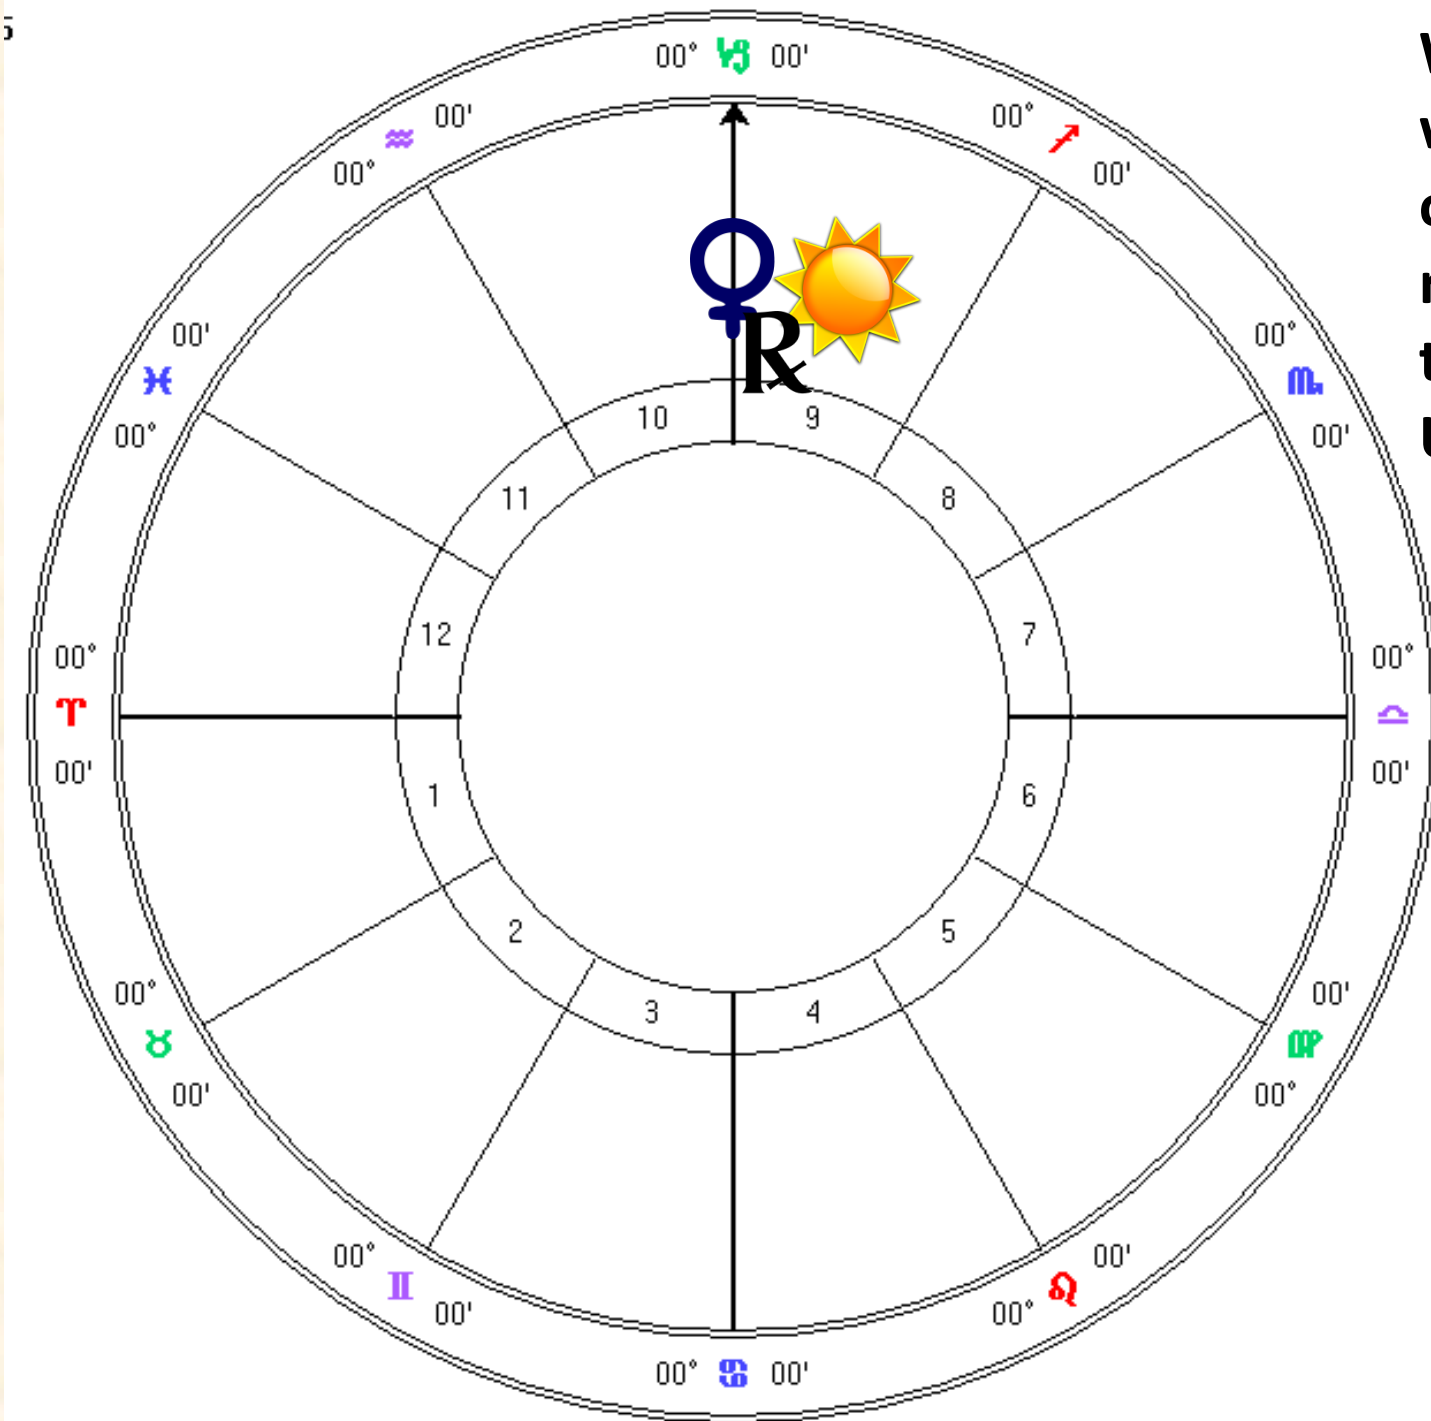

No Matter Where the Sun is on the Chart
turn the chart toward your Belly (or as shown here)
and notice if Venus Is to the left or right of the Sun

Venus to the left of the Sun Is
Morning Star Rising before the Sun

**Venus ahead of the Sun Is
Morning Star Rising before the Sun**

**Venus Behind the Sun
Is Evening Star Appearing after Sunset**

Morning or Evening Star Venus

Keep in mind how the planets rise and set clockwise.
On the left Venus rises before the Sun as Morning Star and
on the right Sets after the Sun as Evening Star

**Venus ahead of the Sun Is
Morning Star Rising before the Sun**

**Venus Behind the Sun
Is Evening Star Appearing at Sunset**

When Venus is Within 10 Degrees of the Sun and NOT retrograde it is the Inanna Underworld Phase

When Venus is within 10 Degrees of the Sun and retrograde it is the Metamorphic Underworld.

Can figure Out The Venus Star Phase for the following Charts?

See Slide 18 for Answer and Slide 26 for List of Answers