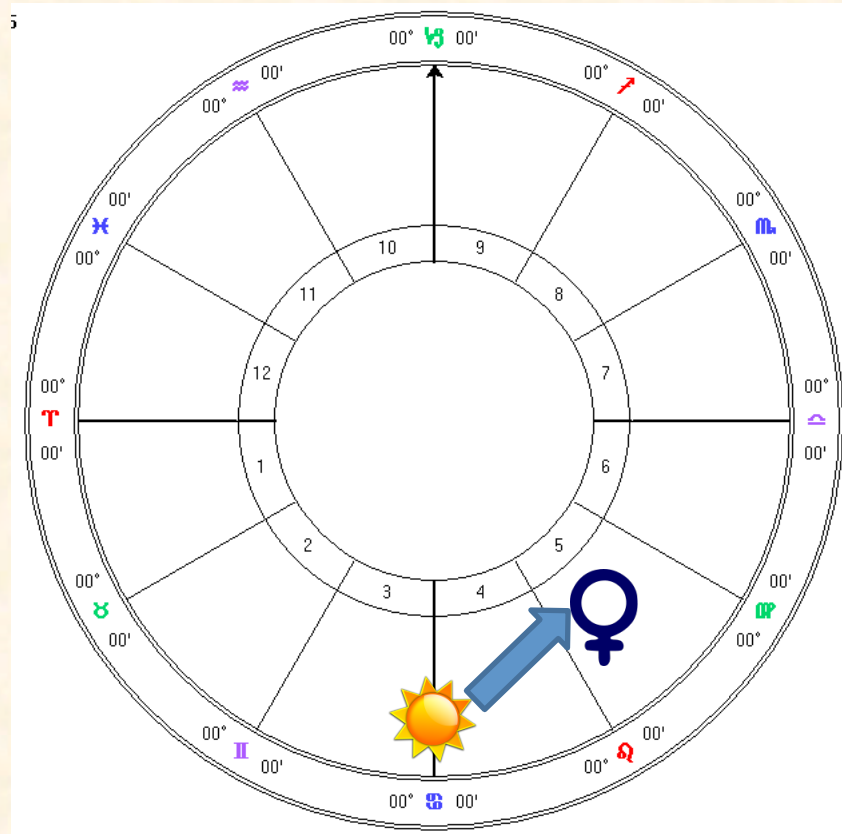

Venus within 10 Degrees
of the Sun is Underworld

Venus within 10 Degrees
of the Sun while Retrograde
is Metamorphic Underworld

**The Natal Chart
or any Astrology
Chart Shows
where the
planets are in
relationship to a
location and a
time of day.**

**New Moon
Jan 1, 2014
4:14 am
Tucson, AZ**

In this Chart Venus is Retrograde and an Evening Star

The planets are Rising and setting Clockwise.

The purple line represents the horizon line as seen from Earth.

The left side of the chart is East and the Right is West.

We will see how the Sun and Venus on the chart can quickly tell us if Venus is rising before or after the Sun.

Simplest Way to Know if Venus is Morning or Evening Star

No Matter Where the Sun is on the Chart
turn the chart toward your Belly (or as shown here)
and notice if Venus Is to the left or right of the Sun

Venus to the left of the Sun Is
Morning Star Rising before the Sun