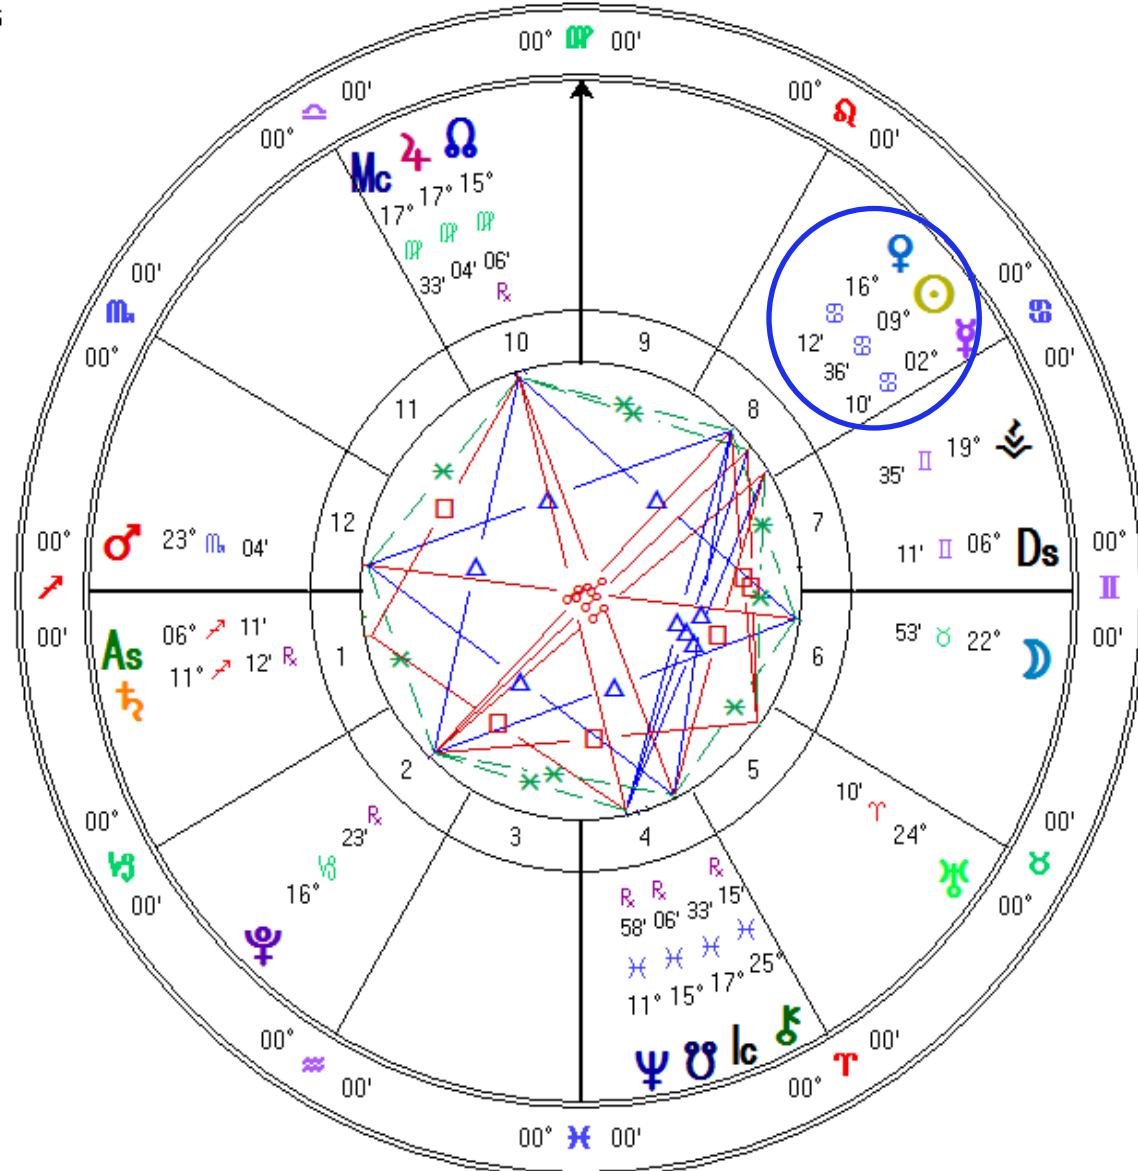

Transits Jun 30 2016

Event Chart

Jun 30 2016, Thu

5:00 pm MST +7:00

Tucson, AZ

32°N13'18" 110°W55'33"

Geocentric

Tropical

Whole Signs

True Node

Answers for the Venus Star Phases from Slide 10 to 17

Slide 10 is answered on Slide 18
Venus is Retrograde Evening Star

Slide 11 is answered on Slide 19
Venus is Evening Star

Slide 12 is answered on Slide 20
Venus is Evening Star

Slide 13 is answered on Slide 21
Venus is Morning Star

Slide 14 is answered on Slide 22
Venus is in Metamorphic Underworld

Slide 15 is answered on Slide 23
Venus is in Inanna Underworld

Slide 16 is answered on Slide 24
Venus is in Inanna Underworld