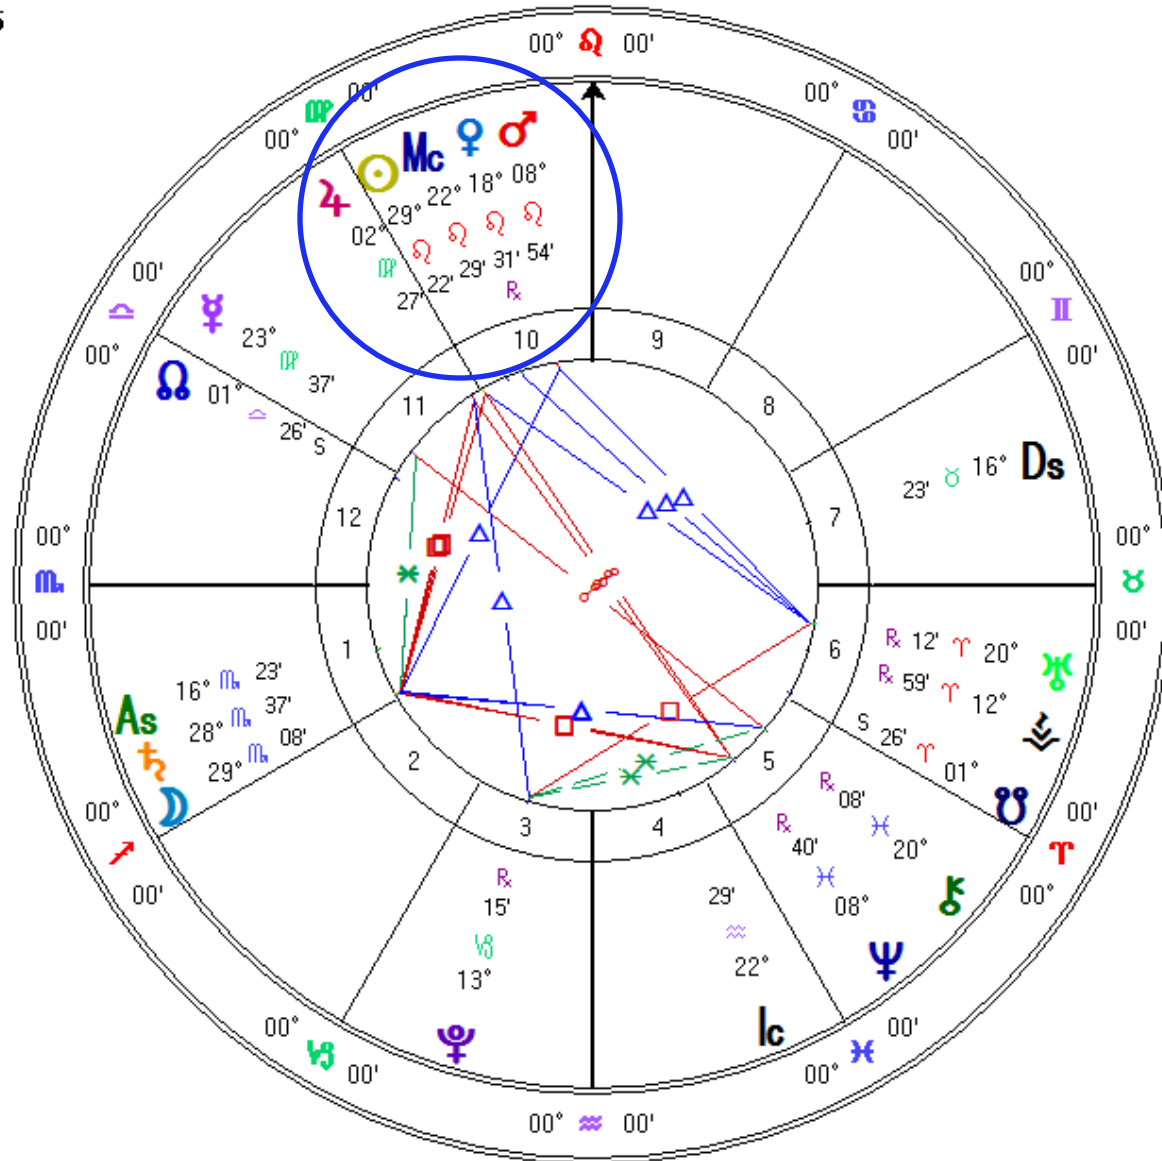

No Matter Where the Sun is on the Chart
turn the chart toward your Belly (or as shown here)
and notice if Venus Is to the left or right of the Sun

Venus to the left of the Sun Is
Morning Star Rising before the Sun

See Slide 25 for Visual Answer

Transits Oct 22 2015

Event Chart

Oct 22 2015, Thu
 11:00 am MST +7:00
 Tucson, AZ
 32°N13'18" 110°W55'33"
 Geocentric
 Tropical
 Whole Signs
 True Node

Answer for Slide 10

Retrograde Venus has just become Retrograde Morning Star About 11 degrees from the Sun

Transits Aug 22 2015

Event Chart

Aug 22 2015, Sat

12:00 pm MST +7:00

Tucson, AZ

32°N13'18" 110°W55'33"

Geocentric

Tropical

Whole Signs

True Node

Venus is Evening Star because Venus is Rising After the Sun

Answer for Slide 11

Transits Mar 22 2015

Event Chart

Mar 22 2015, Sun

7:00 am MST +7:00