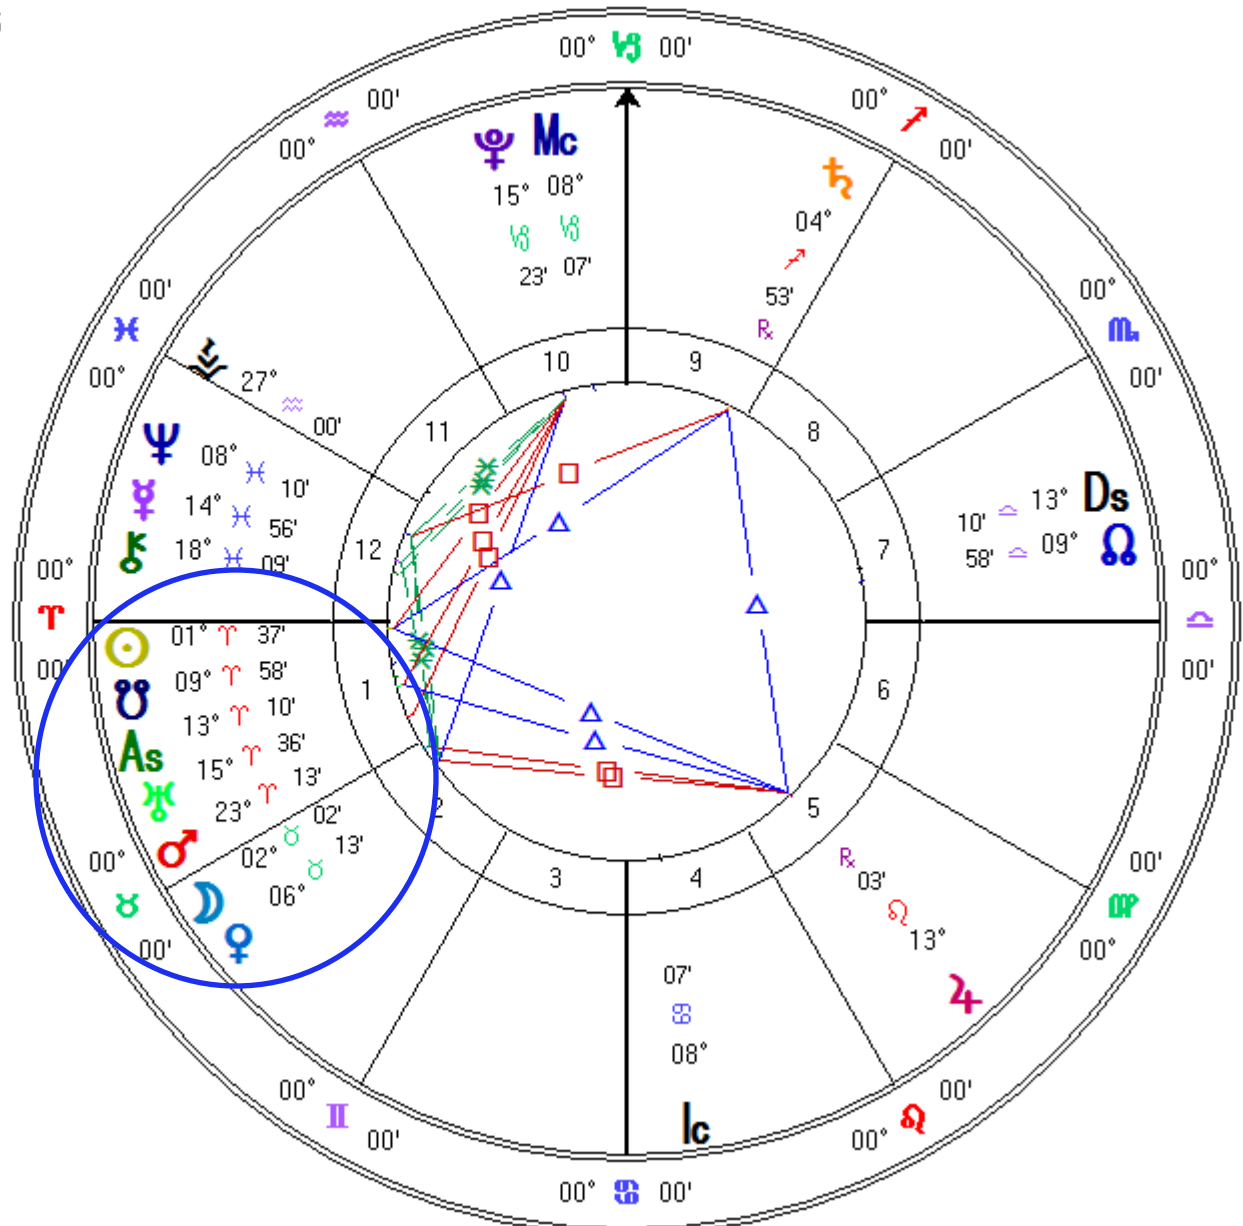

No Matter Where the Sun is on the Chart
turn the chart toward your Belly (or as shown here)
and notice if Venus Is to the left or right of the Sun

Venus to the left of the Sun Is
Morning Star Rising before the Sun

Whole Signs

True Node

Venus is Evening Star because Venus is Rising After the Sun

Answer for Slide 11

Transits Mar 22 2015

Event Chart

Mar 22 2015, Sun

7:00 am MST +7:00

Tucson, AZ

32°N13'18" 110°W55'33"

Geocentric

Tropical

Whole Signs

True Node

A different time of Day Venus is appearing as Evening Star

Answer for Slide 12