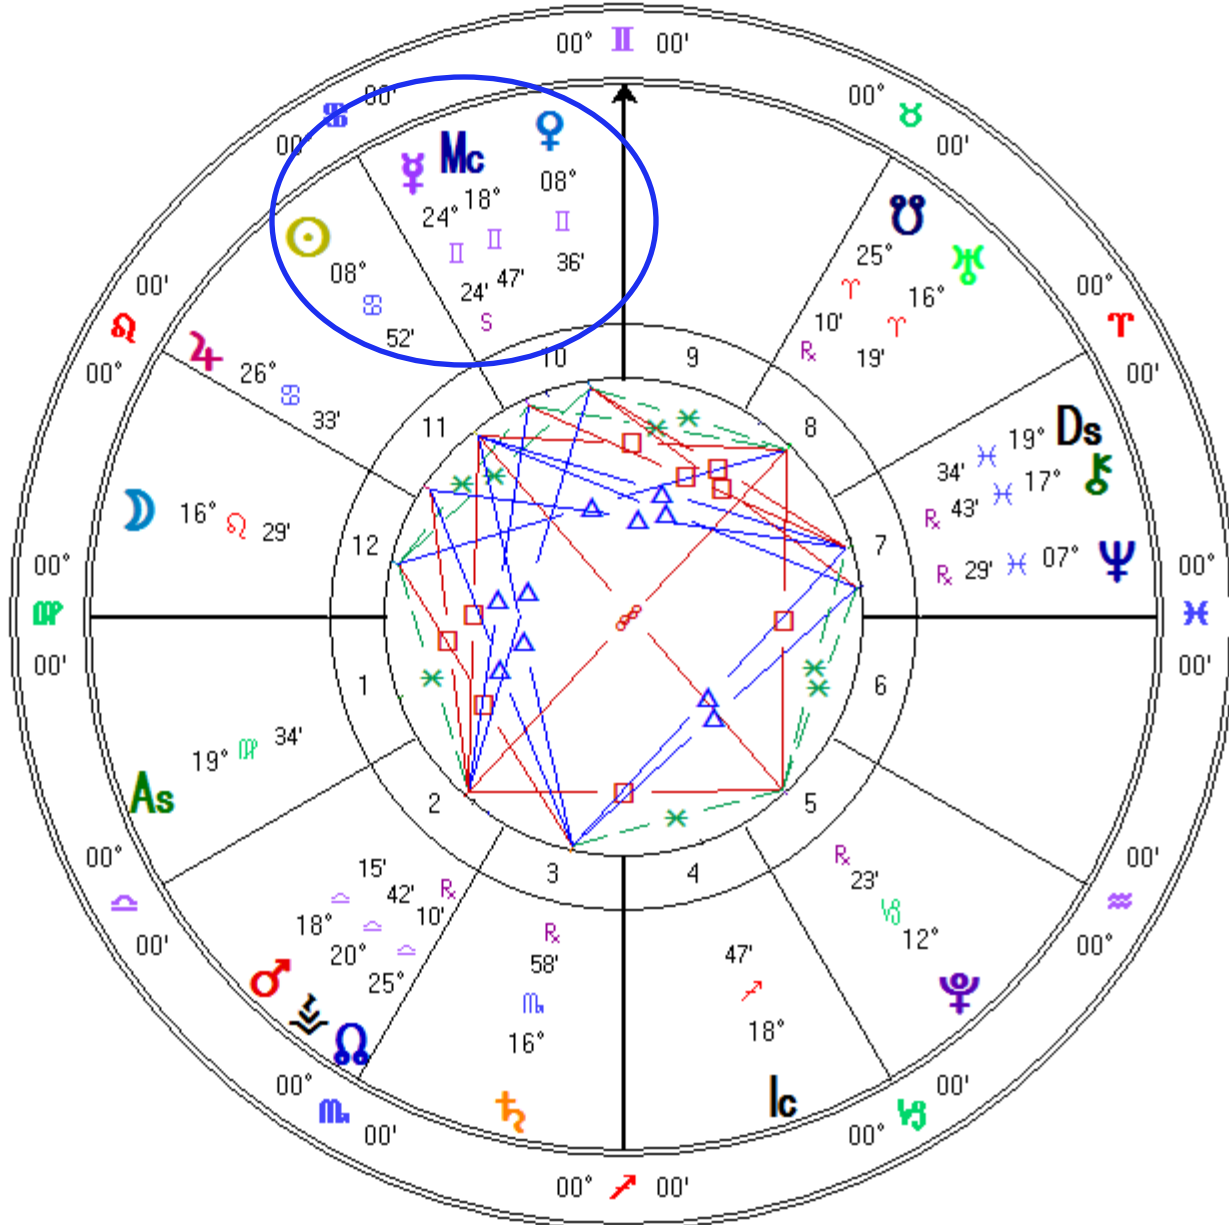

Whole Signs

True Node

Morning Star Venus 30 degrees ahead of the Sun

Answer for Slide 13

Transits Jun 30 2014

Event Chart

Jun 30 2014, Mon

11:00 am MST +7:00

Tucson, AZ

32°N13'18" 110°W55'33"

Geocentric

Tropical

Whole Signs

True Node

Venus is Retrograde just 5 degrees from the Sun in the Metamorphic Underworld

Answer for Slide 14