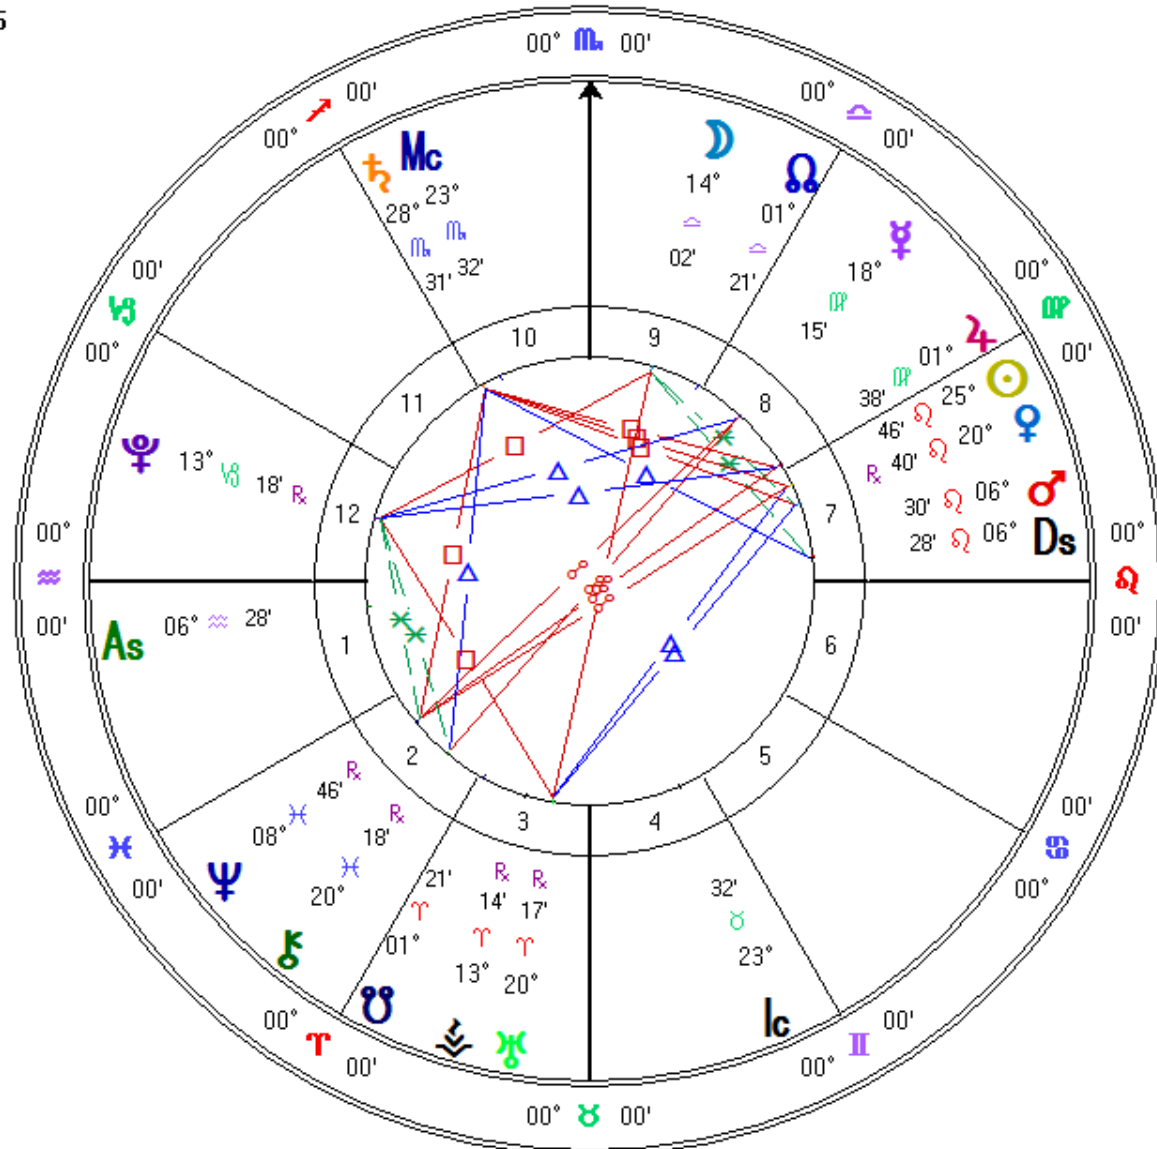

No Matter Where the Sun is on the Chart
turn the chart toward your Belly (or as shown here)
and notice if Venus Is to the left or right of the Sun

Venus to the left of the Sun Is
Morning Star Rising before the Sun

7:00 pm MST +7:00

Tucson, AZ

32°N13'18" 110°W55'33"

Geocentric

Tropical

Whole Signs

True Node

Can figure Out The Venus Star Phase?

See Slide 21 for Visual Answer

Transits Jun 30 2014

Event Chart

Jun 30 2014, Mon
11:00 am MST +7:00
Tucson, AZ
32°N13'18" 110°W55'33"
Geocentric
Tropical
Whole Signs
True Node

Can figure Out The Venus Star Phase?

See Slide 22 for Visual Answer

Event of Aug 18 2015

Event Chart

Aug 18 2015, Tue
6:00 pm MST +7:00
Tucson, AZ
32°N13°18" 110°W55'33"
Geocentric
Tropical
Whole Signs
True Node

Can figure Out The Venus Star Phase