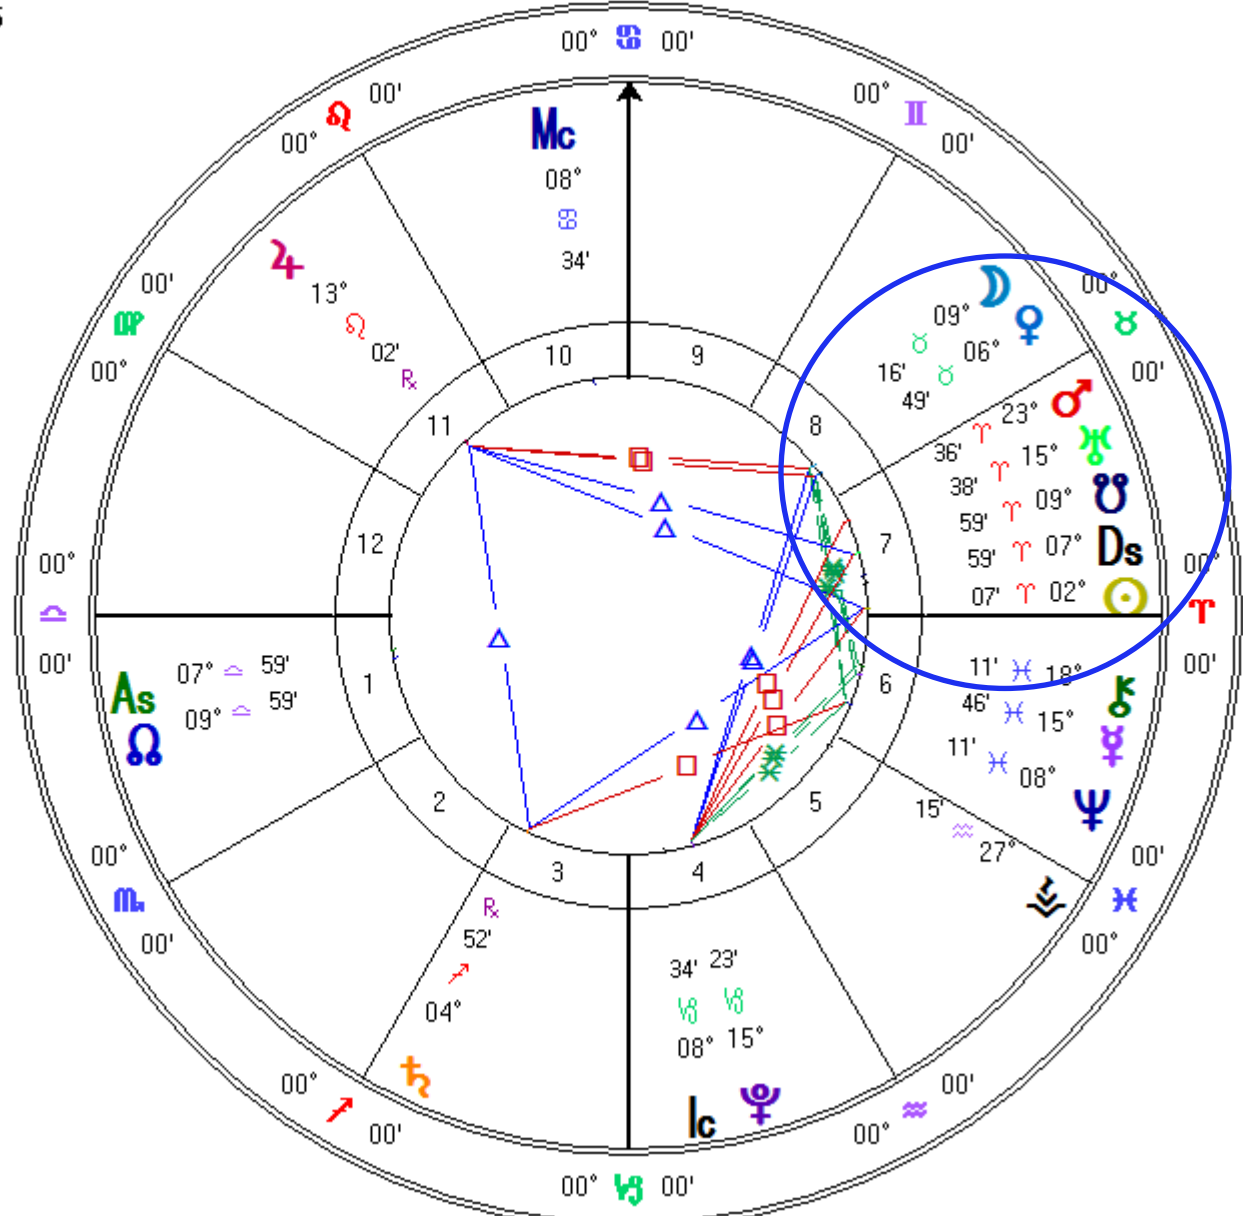

Tucson, AZ

32°N13'18" 110°W55'33"

Geocentric

Tropical

Whole Signs

True Node

A different time of Day Venus is appearing as Evening Star

Answer for Slide 12

Transits Mar 22 2015

Event Chart

Mar 22 2015, Sun

7:00 pm MST +7:00

Tucson, AZ

32°N13'18" 110°W55'33"

Geocentric

Tropical

Whole Signs

True Node

Morning Star Venus 30 degrees ahead of the Sun

Answer for Slide 13

Transits Jun 30 2014

Event Chart

Jun 30 2014, Mon

11:00 am MST +7:00