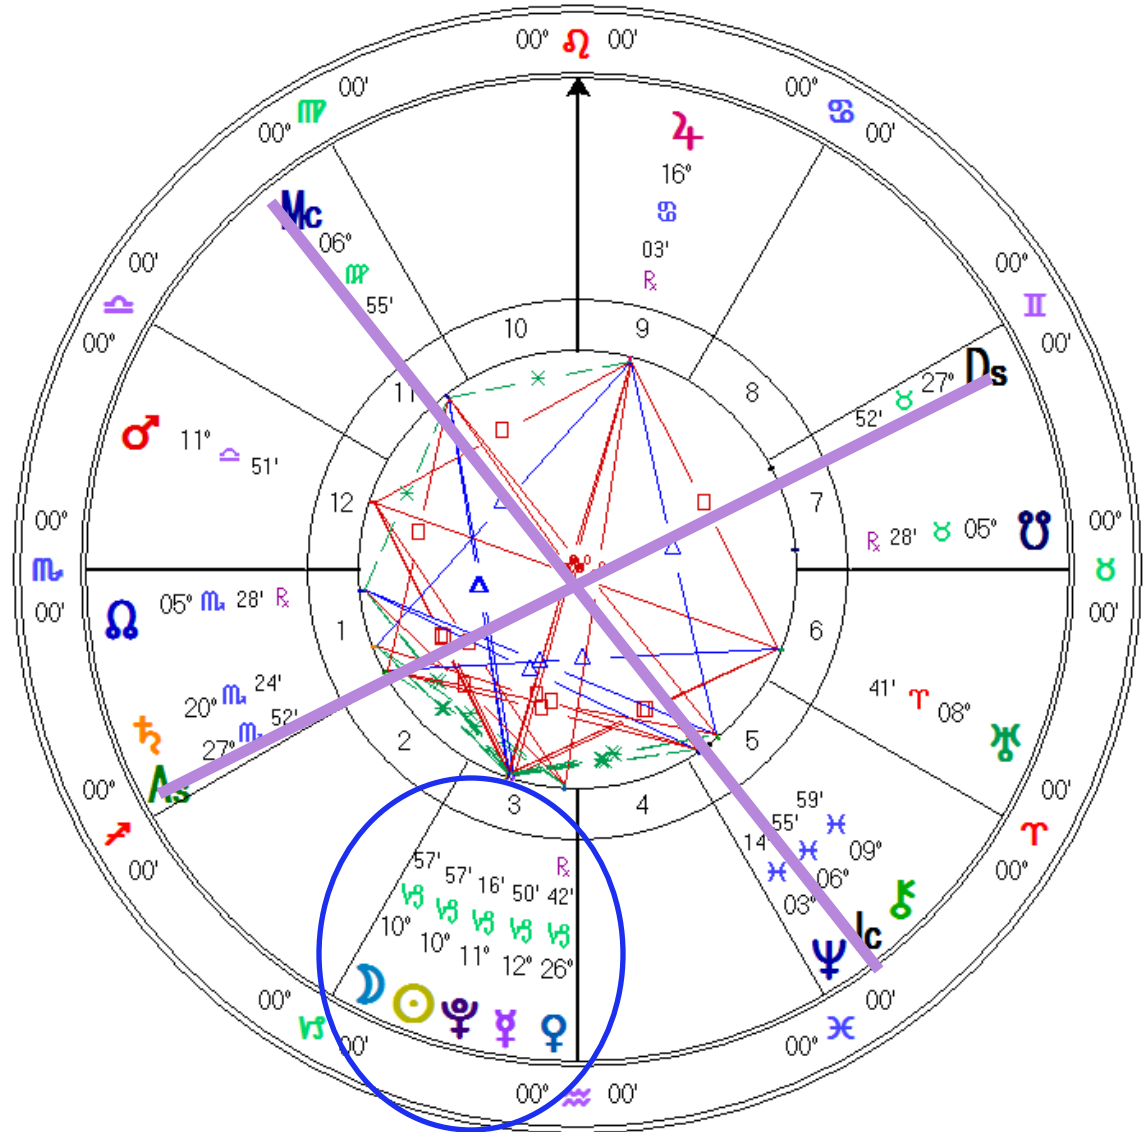

Venus within 10 Degrees
of the Sun is Underworld

Venus within 10 Degrees
of the Sun while Retrograde
is Metamorphic Underworld

**The Natal Chart
or any Astrology
Chart Shows
where the
planets are in
relationship to a
location and a
time of day.**

**New Moon
Jan 1, 2014
4:14 am
Tucson, AZ**

In this Chart Venus is Retrograde and an Evening Star

The planets are Rising and setting Clockwise.

The purple line represents the horizon line as seen from Earth.

The left side of the chart is East and the Right is West.

We will see how the Sun and Venus on the chart can quickly tell us if Venus is rising before or after the Sun.

Simplest Way to Know if Venus is Morning or Evening Star

No Matter Where the Sun is on the Chart
turn the chart toward your Belly (or as shown here)
and notice if Venus Is to the left or right of the Sun

Venus to the left of the Sun Is
Morning Star Rising before the Sun