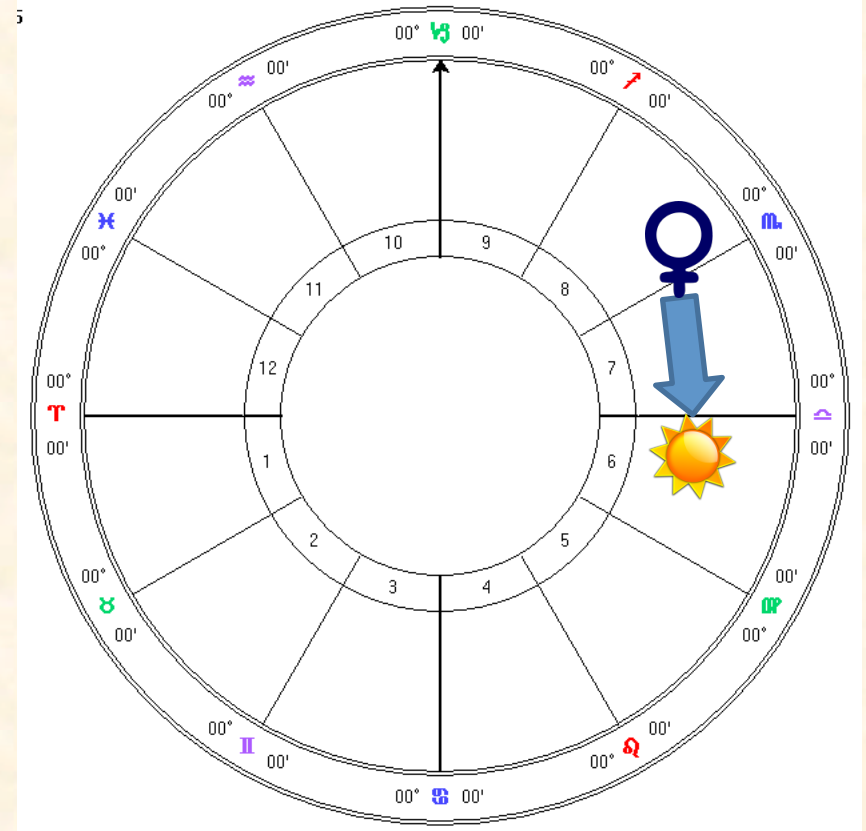

Venus within 10 Degrees
of the Sun is Underworld

Venus within 10 Degrees
of the Sun while Retrograde
is Metamorphic Underworld

**The Natal Chart
or any Astrology
Chart Shows
where the
planets are in
relationship to a
location and a
time of day.**

The left side of the chart is East and the Right is West.

We will see how the Sun and Venus on the chart can quickly tell us if Venus is rising before or after the Sun.

Simplest Way to Know if Venus is Morning or Evening Star

No Matter Where the Sun is on the Chart
turn the chart toward your Belly (or as shown here)
and notice if Venus Is to the left or right of the Sun

Venus to the left of the Sun Is
Morning Star Rising before the Sun

Venus to the Right of the Sun
Evening Star Appearing After the Sun

Morning or Evening Star Venus

Remember planets rise and set clockwise.

On the left Venus sets before the Sun as Morning Star
and on the right Venus Sets after the Sun as Evening Star