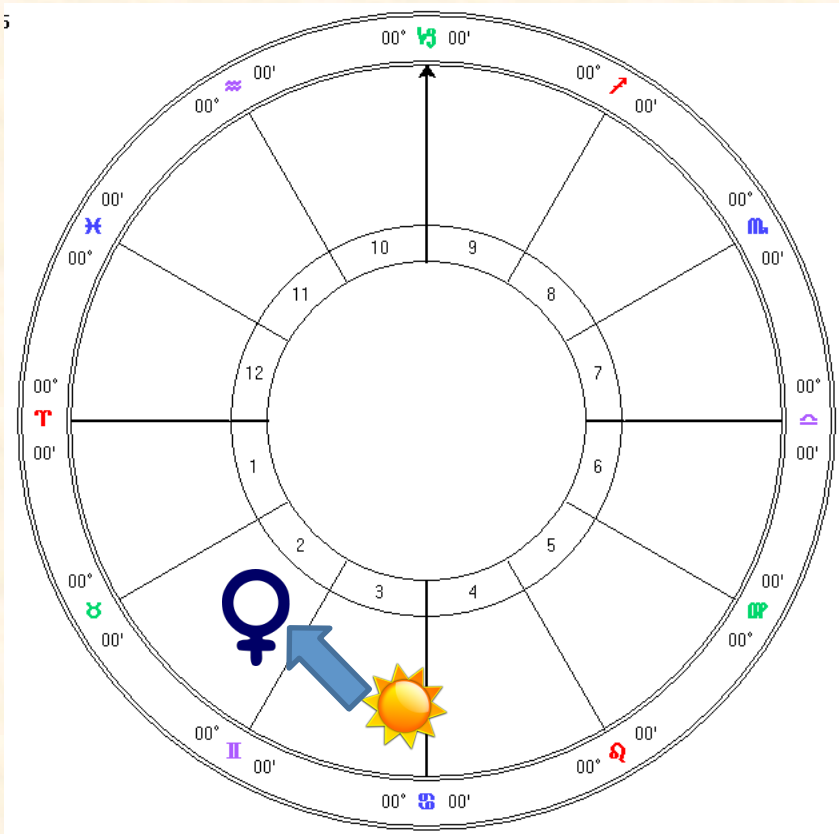

Venus within 10 Degrees
of the Sun is Underworld

Venus within 10 Degrees
of the Sun while Retrograde
is Metamorphic Underworld

**The Natal Chart
or any Astrology
Chart Shows
where the
planets are in
relationship to a
location and a
time of day.**

**New Moon
Jan 1, 2014
4:14 am
Tucson, AZ**

In this Chart Venus is Retrograde and an Evening Star

The planets are Rising and setting Clockwise.

The purple line represents the horizon line as seen from Earth.

The left side of the chart is East and the Right is West.

We will see how the Sun and Venus on the chart can quickly tell us if Venus is rising before or after the Sun.

Simplest Way to Know if Venus is Morning or Evening Star

No Matter Where the Sun is on the Chart
turn the chart toward your Belly (or as shown here)
and notice if Venus Is to the left or right of the Sun

Venus to the left of the Sun Is
Morning Star Rising before the Sun