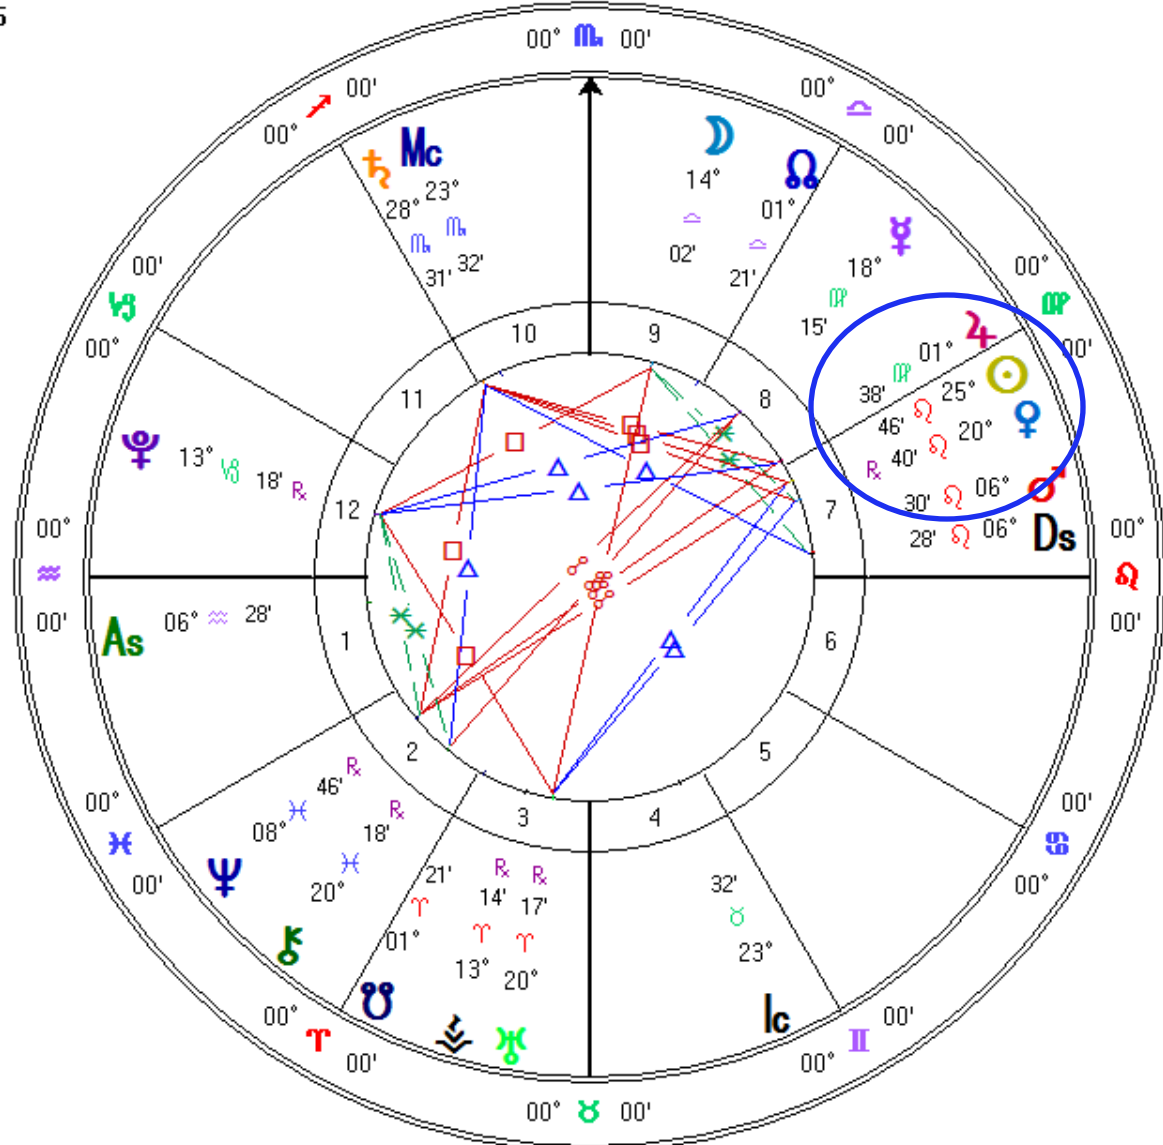

Event of Aug 18 2015

Event Chart

Aug 18 2015, Tue

6:00 pm MST +7:00

Tucson, AZ

32°N13'18" 110°W55'33"

Geocentric

Tropical

Whole Signs

True Node

Venus is about 6.5 degrees from the Sun In the Inanna Underworld Answer for Slide 15

Transits Jun 30 2016

Event Chart

Jun 30 2016, Thu

5:00 am MST +7:00

Tucson, AZ