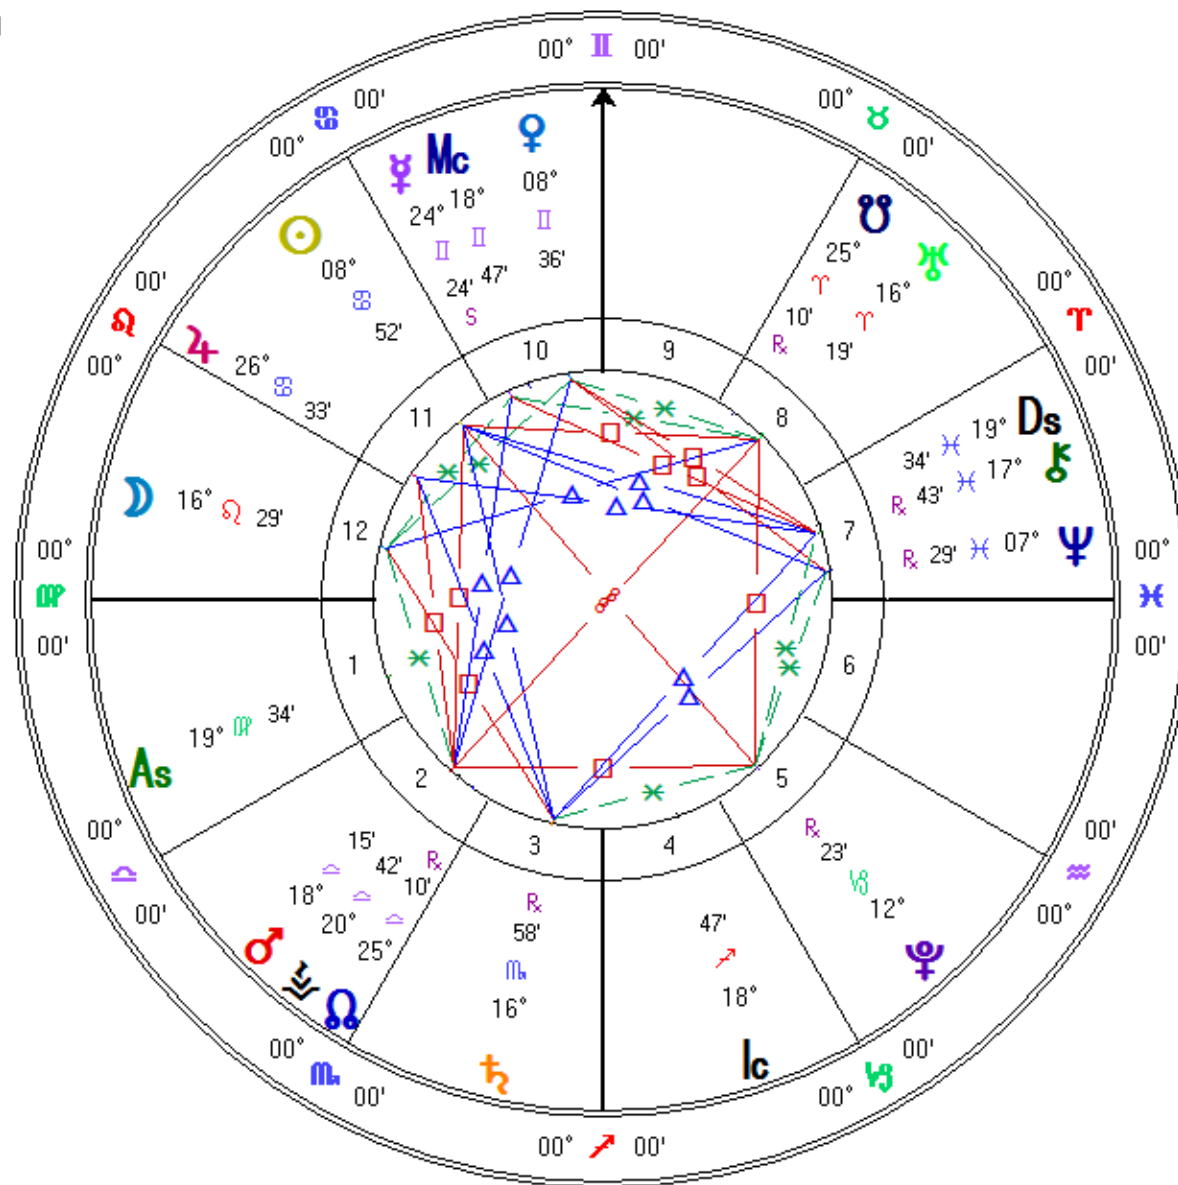

No Matter Where the Sun is on the Chart
turn the chart toward your Belly (or as shown here)
and notice if Venus Is to the left or right of the Sun

Venus to the left of the Sun Is
Morning Star Rising before the Sun

When Venus is within 10 Degrees of the Sun and retrograde it is the Metamorphic Underworld.

Can figure Out The Venus Star Phase for the following Charts?

See Slide 18 for Answer and Slide 26 for List of Answers

7:00 pm MST +7:00

Tucson, AZ

32°N13'18" 110°W55'33"

Geocentric

Tropical

Whole Signs

True Node

Can figure Out The Venus Star Phase?

See Slide 21 for Visual Answer

Transits Jun 30 2014

Event Chart

Jun 30 2014, Mon
11:00 am MST +7:00
Tucson, AZ
32°N13'18" 110°W55'33"
Geocentric
Tropical
Whole Signs
True Node

Can figure Out The Venus Star Phase?