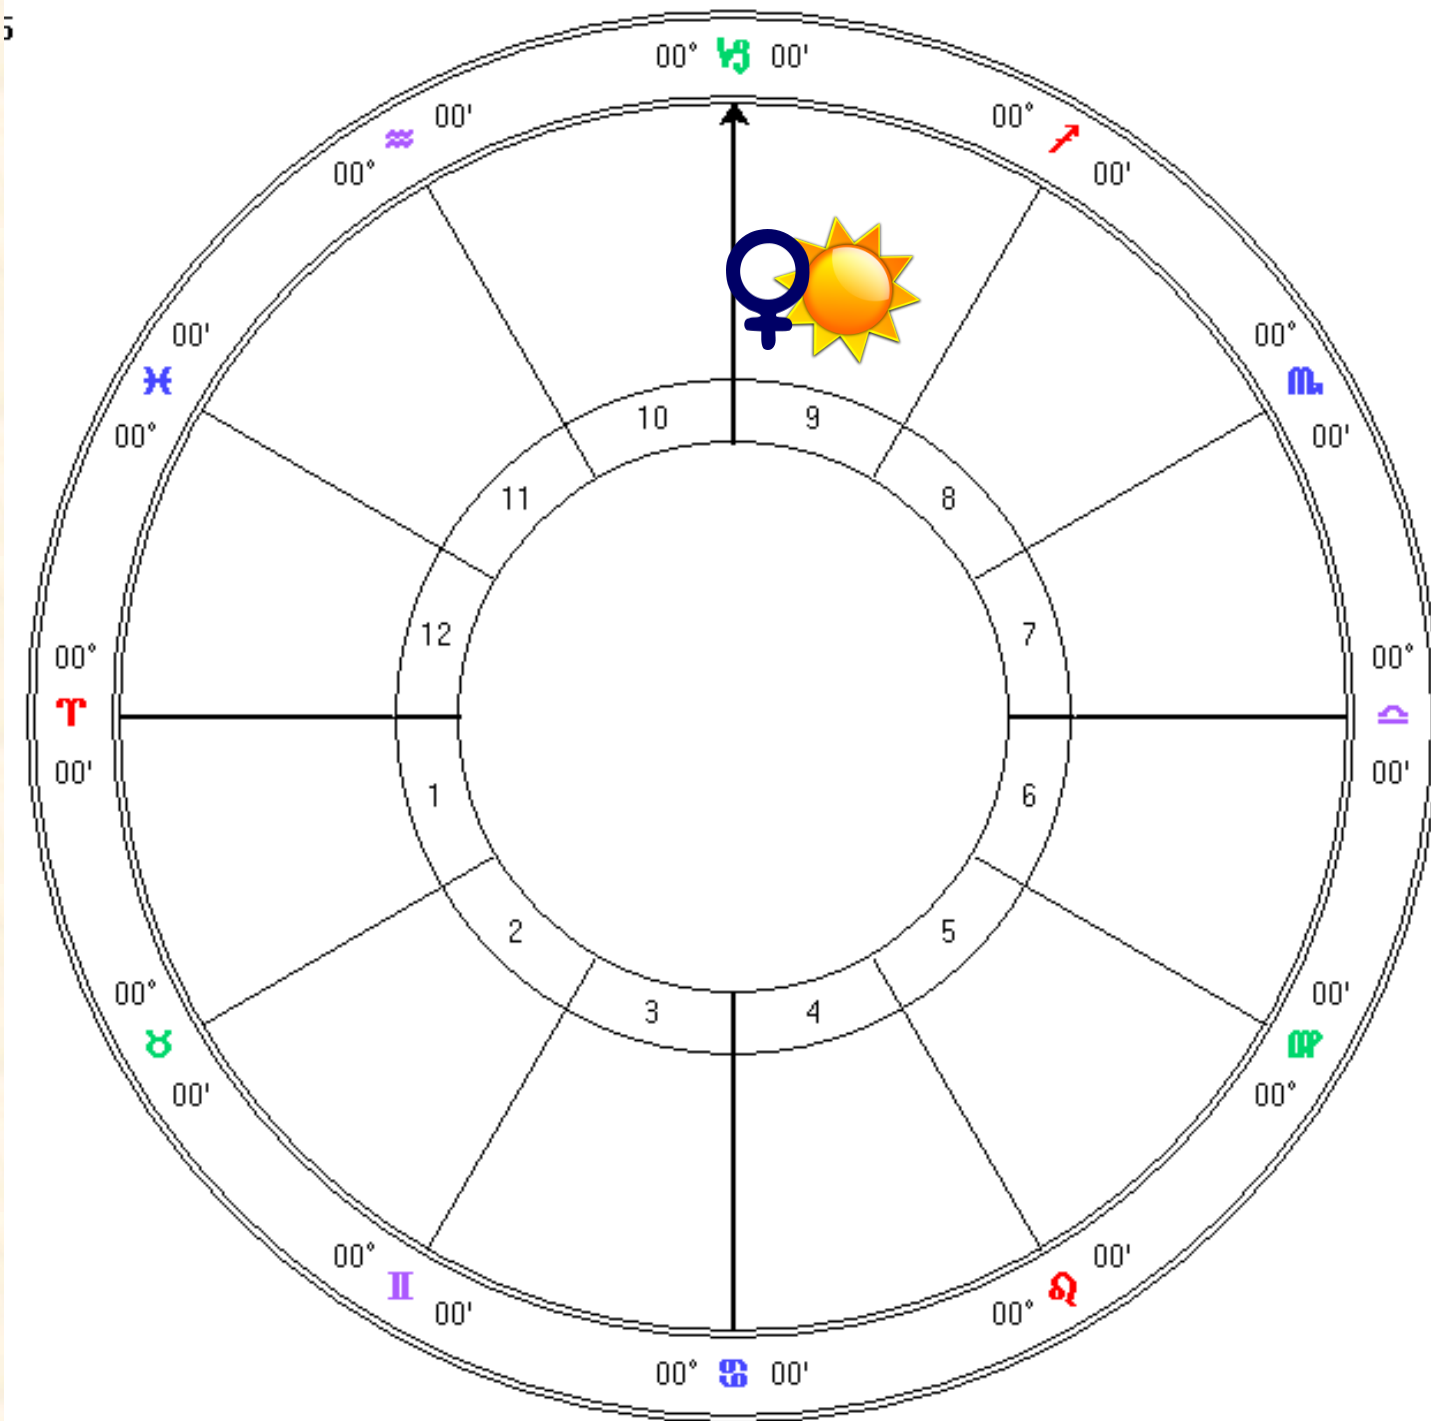

No Matter Where the Sun is on the Chart
turn the chart toward your Belly (or as shown here)
and notice if Venus Is to the left or right of the Sun

Venus to the left of the Sun Is
Morning Star Rising before the Sun

**Venus ahead of the Sun Is
Morning Star Rising before the Sun**

**Venus Behind the Sun
Is Evening Star Appearing after Sunset**

Morning or Evening Star Venus

Keep in mind how the planets rise and set clockwise.
On the left Venus rises before the Sun as Morning Star and
on the right Sets after the Sun as Evening Star

**Venus ahead of the Sun Is
Morning Star Rising before the Sun**

**Venus Behind the Sun
Is Evening Star Appearing at Sunset**

When Venus is Within 10 Degrees of the Sun and NOT retrograde it is the Inanna Underworld Phase

When Venus is within 10 Degrees of the Sun and retrograde it is the Metamorphic Underworld.

Can figure Out The Venus Star Phase for the following Charts?

See Slide 18 for Answer and Slide 26 for List of Answers