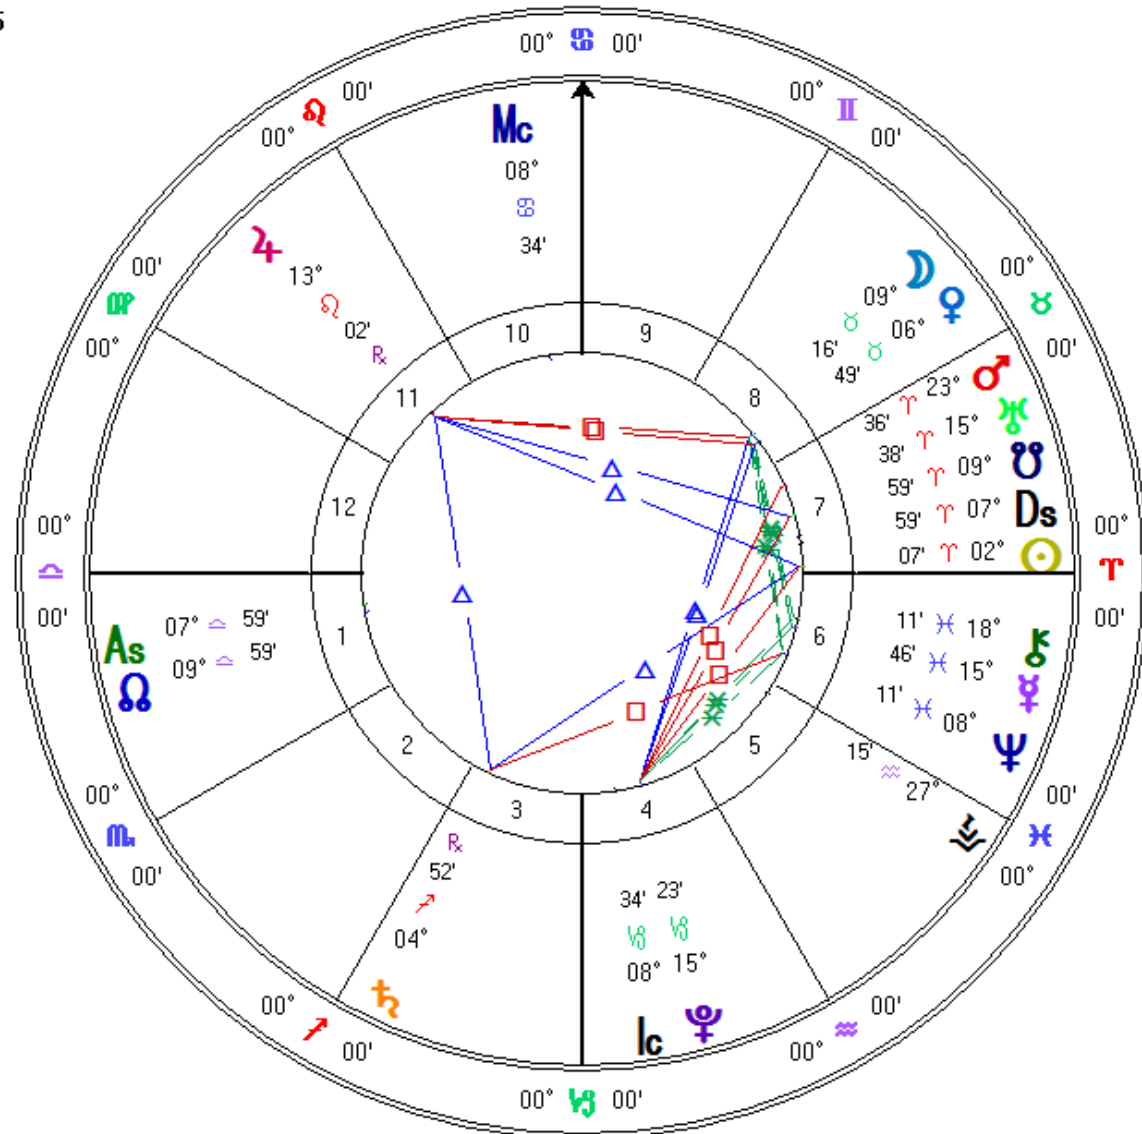

No Matter Where the Sun is on the Chart
turn the chart toward your Belly (or as shown here)
and notice if Venus Is to the left or right of the Sun

Venus to the left of the Sun Is
Morning Star Rising before the Sun

When Venus is within 10 Degrees of the Sun and retrograde it is the Metamorphic Underworld.

Can figure Out The Venus Star Phase for the following Charts?

See Slide 18 for Answer and Slide 26 for List of Answers

7:00 pm MST +7:00

Tucson, AZ

32°N13'18" 110°W55'33"

Geocentric

Tropical

Whole Signs

True Node

Can figure Out The Venus Star Phase?

See Slide 21 for Visual Answer

Transits Jun 30 2014

Event Chart

Jun 30 2014, Mon
11:00 am MST +7:00
Tucson, AZ
32°N13'18" 110°W55'33"
Geocentric
Tropical
Whole Signs
True Node

Can figure Out The Venus Star Phase?