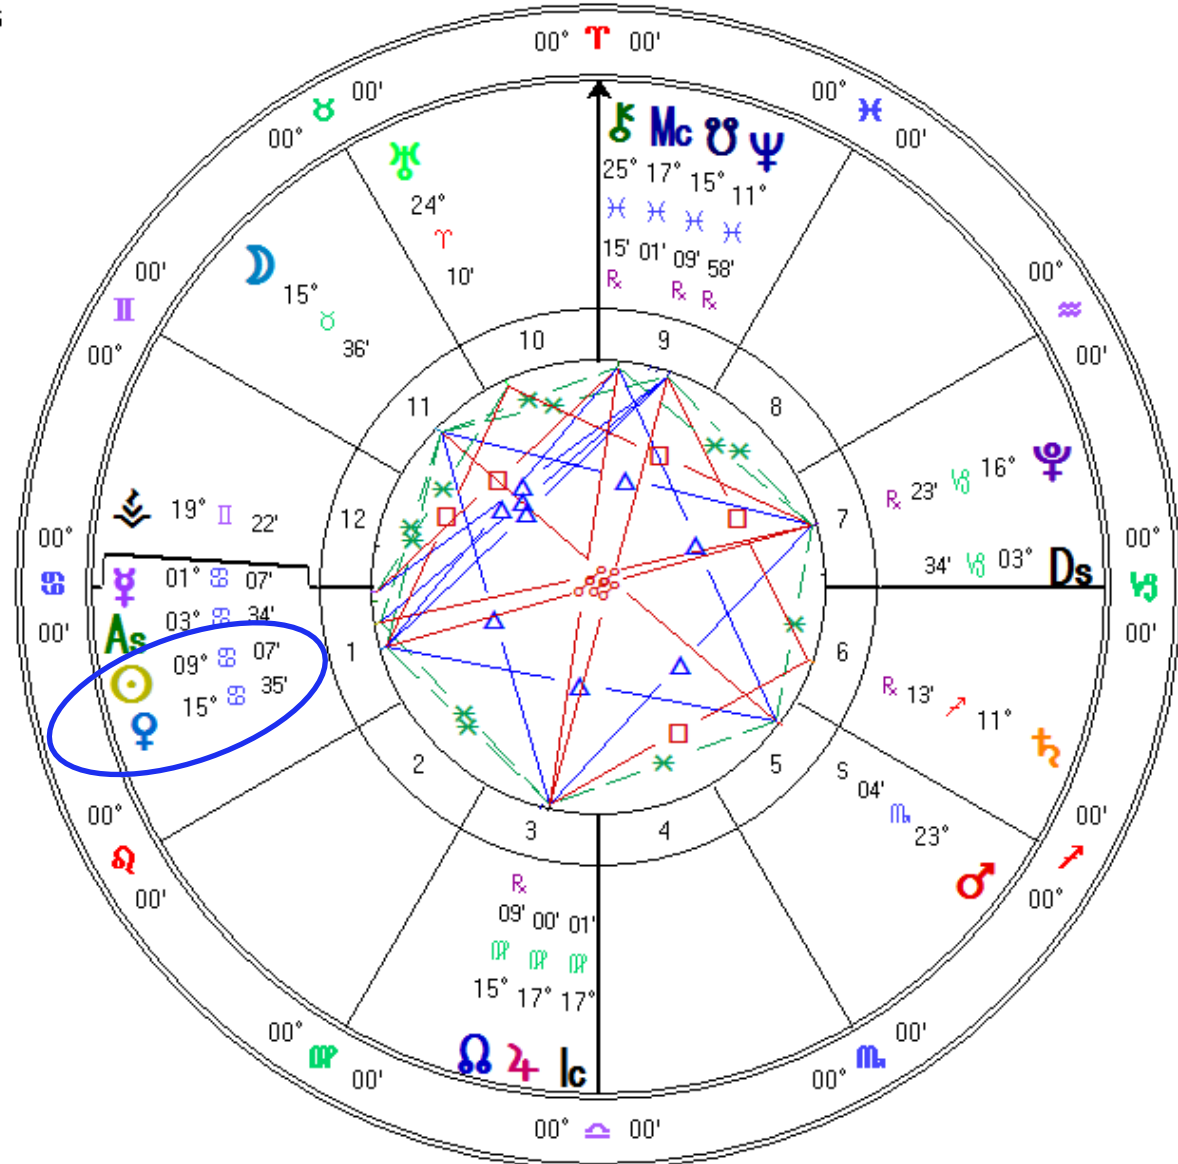

Venus is about 6.5 degrees from the Sun In the Inanna Underworld Answer for Slide 15

Transits Jun 30 2016

Event Chart

Jun 30 2016, Thu

5:00 am MST +7:00

Tucson, AZ

32°N13'18" 110°W55'33"

Geocentric

Tropical

Whole Signs

True Node