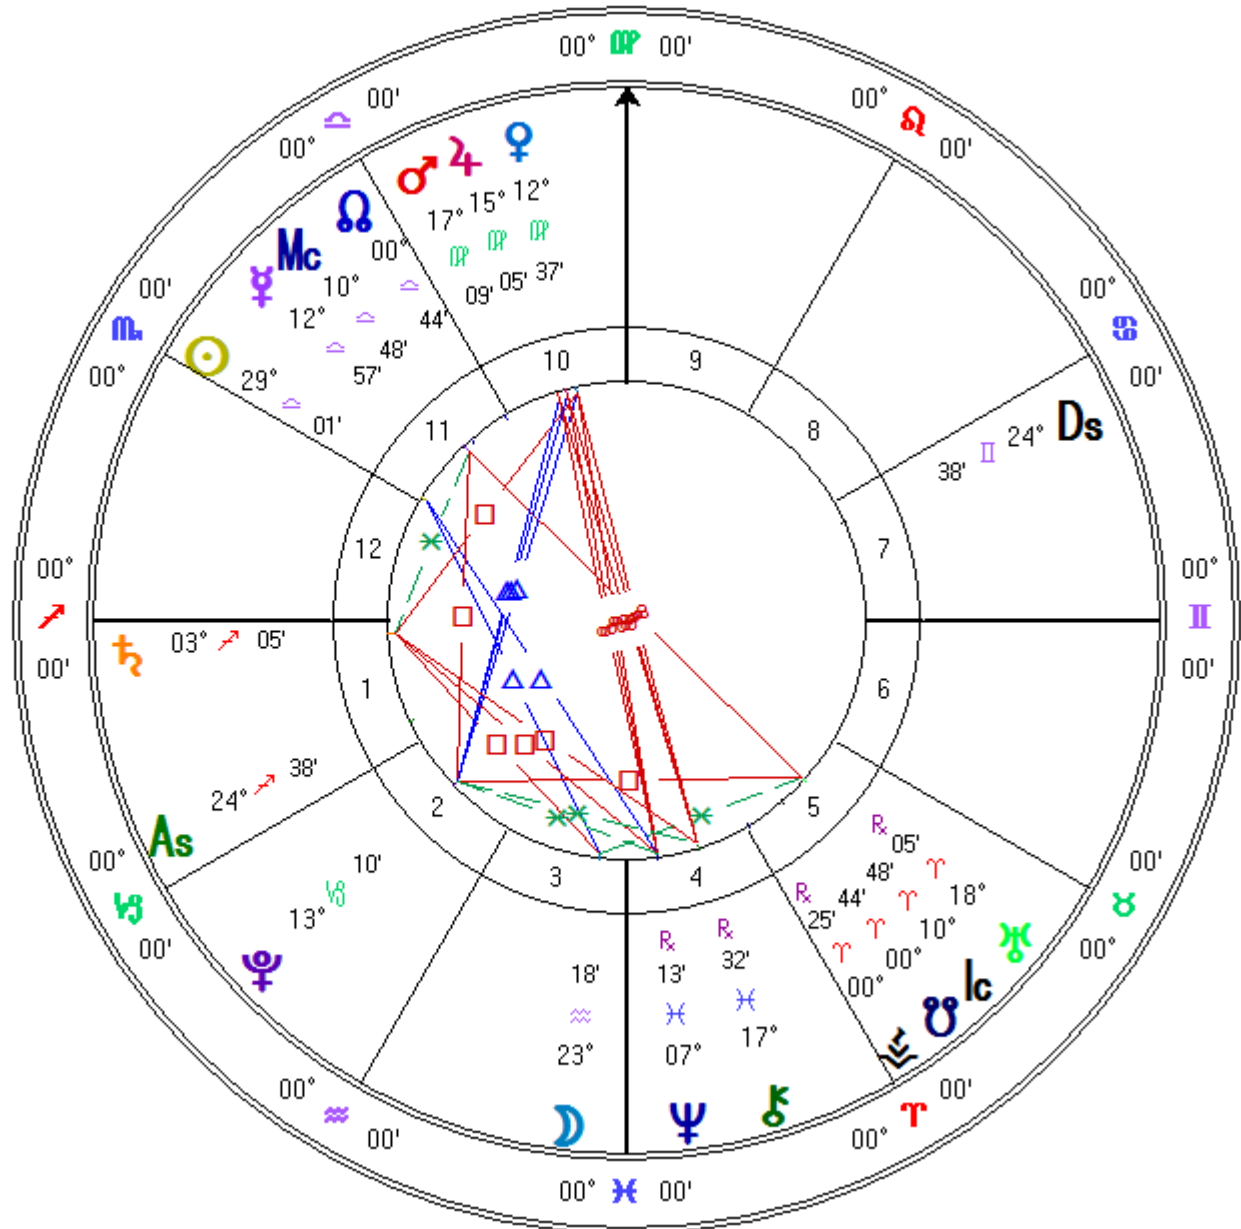

No Matter Where the Sun is on the Chart
turn the chart toward your Belly (or as shown here)
and notice if Venus Is to the left or right of the Sun

Venus to the left of the Sun Is
Morning Star Rising before the Sun

See Slide 23 for Visual Answer

Transits Jun 30 2016

Event Chart

Jun 30 2016, Thu
 5:00 am MST +7:00
 Tucson, AZ
 32°N13'18" 110°W55'33"

*Geocentric
 Tropical
 Whole Signs
 True Node*

Can figure Out The Venus Star Phase

See Slide 24 for Visual Answer

Transits Jun 30 2016

Event Chart

Jun 30 2016, Thu
 5:00 pm MST +7:00
 Tucson, AZ
 32°N13°18" 110°W55'33"

Geocentric
Tropical
Whole Signs
True Node

Can figure Out The Venus Star Phase

See Slide 25 for Visual Answer

Transits Oct 22 2015

Event Chart

Oct 22 2015, Thu
 11:00 am MST +7:00
 Tucson, AZ
 32°N13'18" 110°W55'33"
 Geocentric
 Tropical
 Whole Signs
 True Node

Answer for Slide 10

Retrograde Venus has just become Retrograde Morning Star About 11 degrees from the Sun