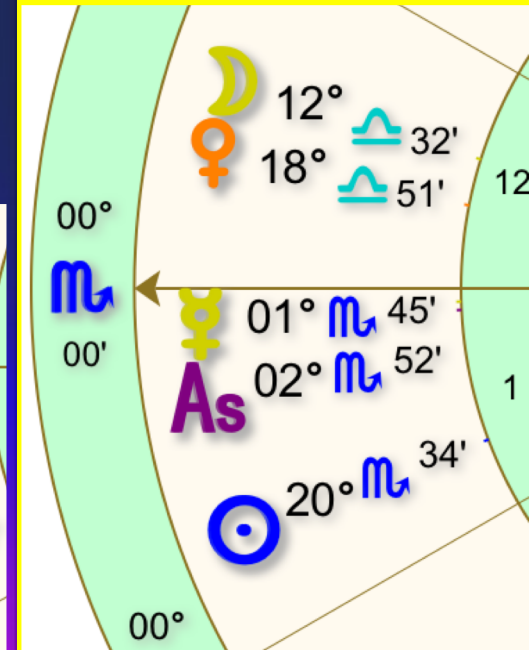

Anything in the way of healthy personal power would be encountered in this initiation

East, November 2020 One Hour Before Sunrise

Nov 11 around 5:30 am

Nov 13 - 5:30 am

Nov 12 around 5:30 am

The Moon

Vindemiatrix