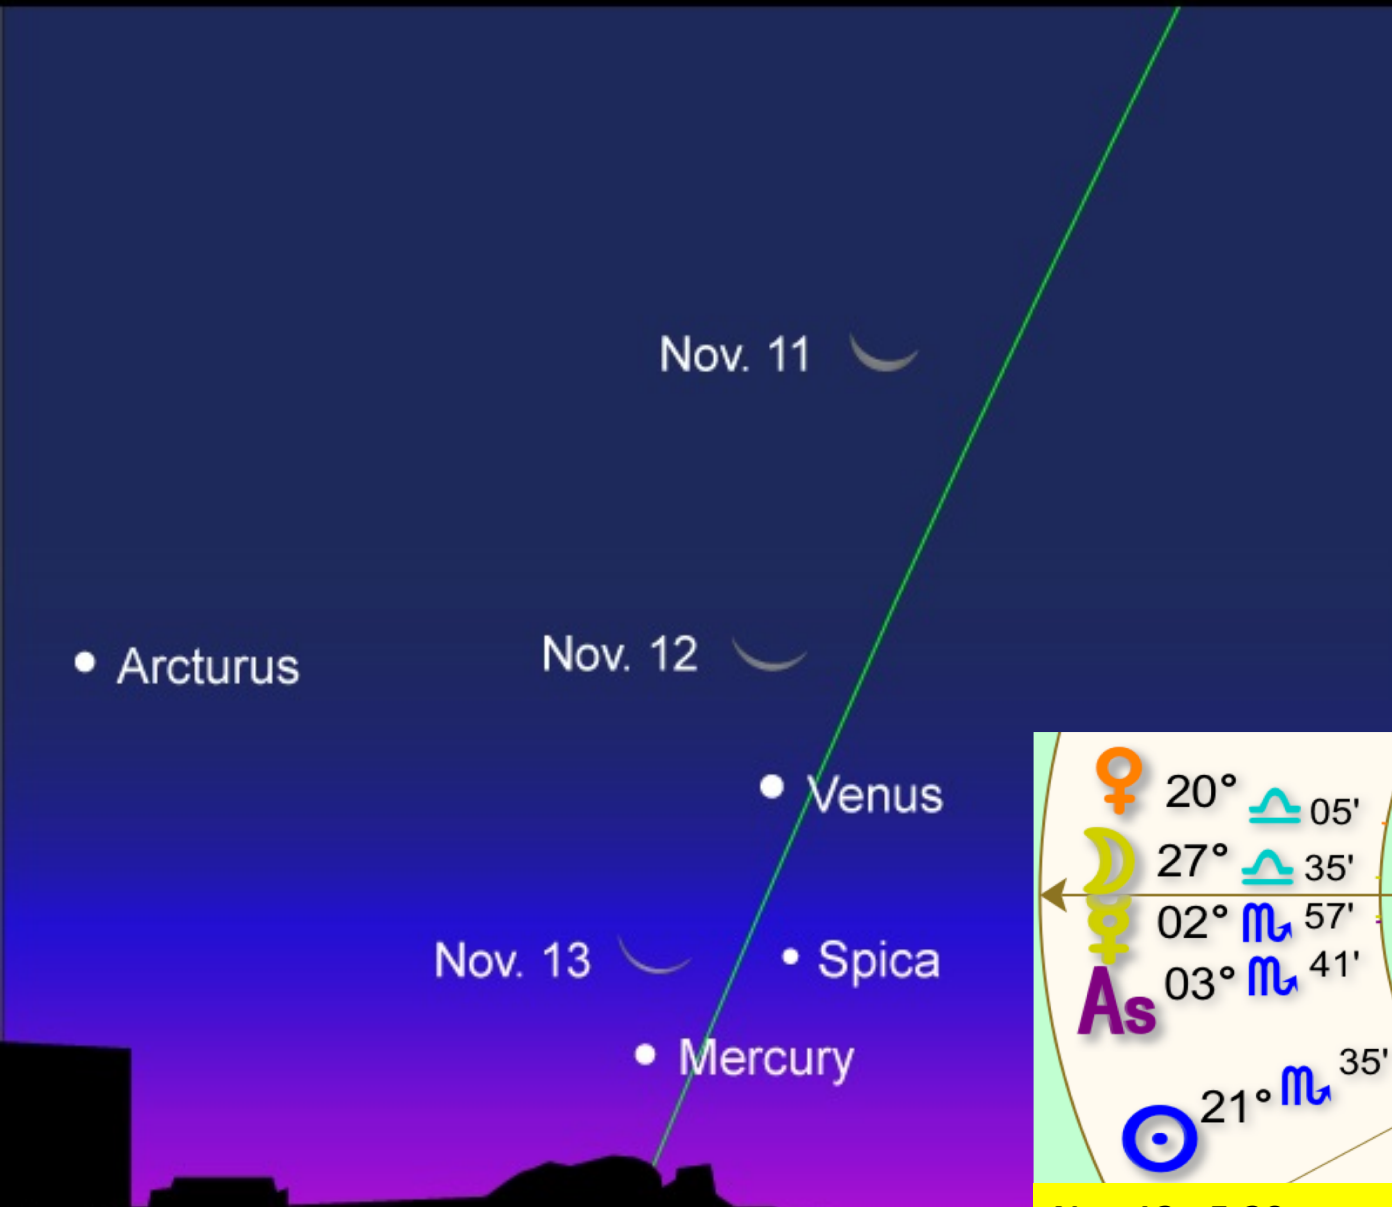

Sekhmet is ALL about Power

Sekhmet's name, comes from Sekhem, an ancient Egyptian word meaning "*sacred power*" or sacred energy.

Sekhmet (a Solar Goddess) restores cosmic law (for Maat) and balance through the process of Divine Alchemy - transforming negative energy and returning it to its original Divine expression.

In ancient Egyptian times **the first step on the path of initiation to reclaim one's divine sovereignty and power** was to go before a priestess of Sekhmet - in essence standing before Sekhmet herself – to determine if the initiate was truly willing to let go of negative egoic patterns and step into their power from a place of integrity and humility.

Anything in the way of healthy personal power would be encountered in this initiation

East, November 2020 One Hour Before Sunrise

Nov 11 around 5:30 am

Nov 13 - 5:30 am

Nov 12 around 5:30 am

The Moon

Vindemiatrix