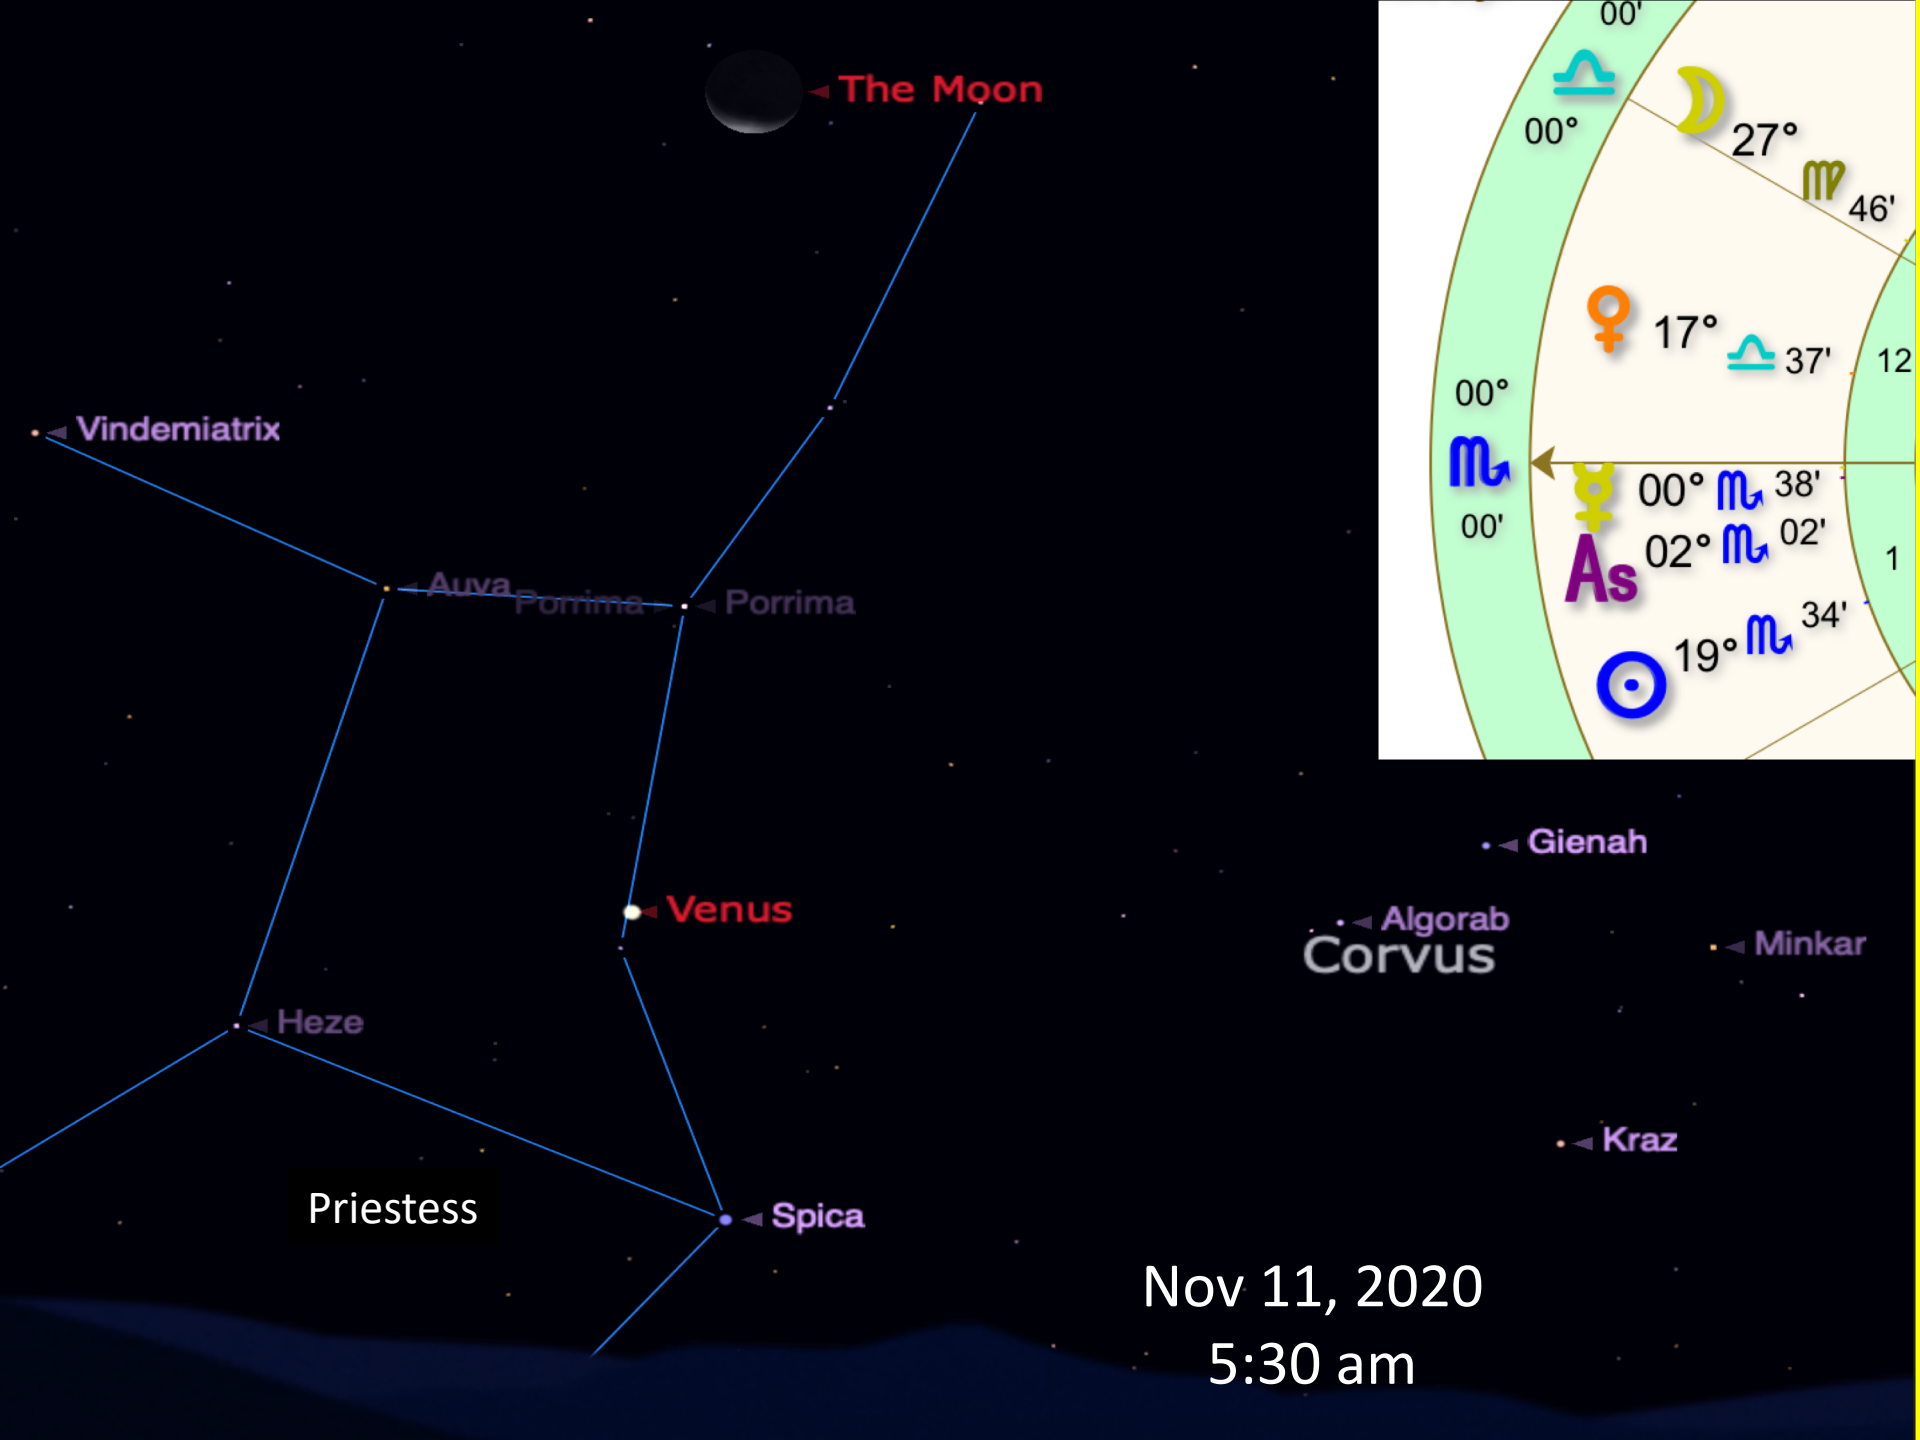

In ancient Egyptian times **the first step on the path of initiation to reclaim one's divine sovereignty and power** was to go before a priestess of Sekhmet - in essence standing before Sekhmet herself – to determine if the initiate was truly willing to let go of negative egoic patterns and step into their power from a place of integrity and humility.

Anything in the way of healthy personal power would be encountered in this initiation

East, November 2020 One Hour Before Sunrise

Nov 11 around 5:30 am

Nov 13 - 5:30 am

Nov 12 around 5:30 am

The Moon

Vindemiatrix

Algorab
Corvus

Minkar

Kraz

Nov 11, 2020

5:30 am

5:30 am November 12

3:31 pm PST November 12

5:30 am Nov 13

Spica is in the constellation of the Virgin Priestess (a.k.a Virgo)

The Greeks and Romans saw this constellation as the Great Mother Goddess Cybele with her lion-drawn chariot symbolizing the Lion constellation sitting next to the Virgin Priestess.