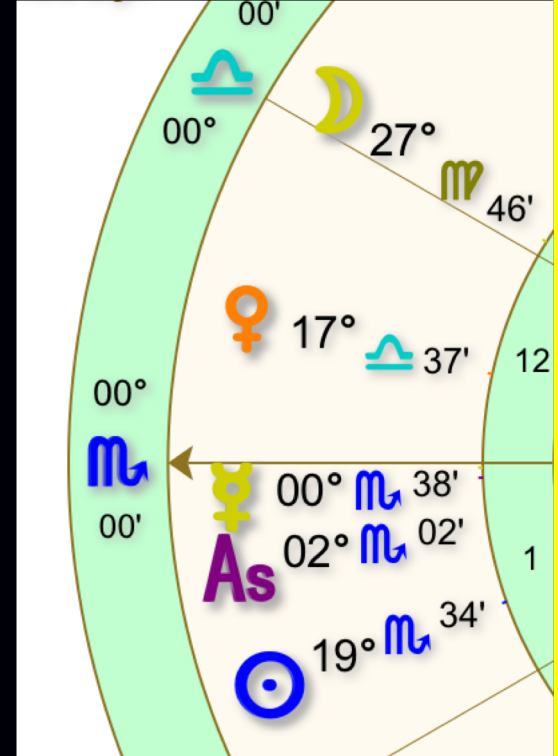

The Moon

Vindemiatrix

Auva

Porrina

Porrina

Venus

Heze

Priestess

Spica

Gienah

Algorab
Corvus

Minkar

Kraz

Nov 11, 2020

5:30 am