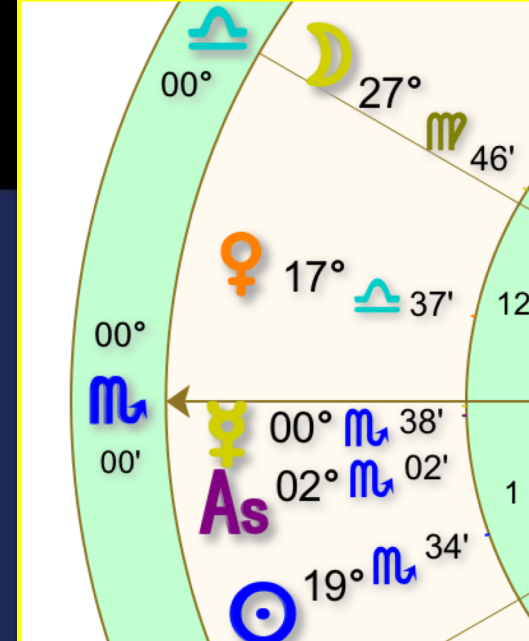

East, November 2020 One Hour Before Sunrise