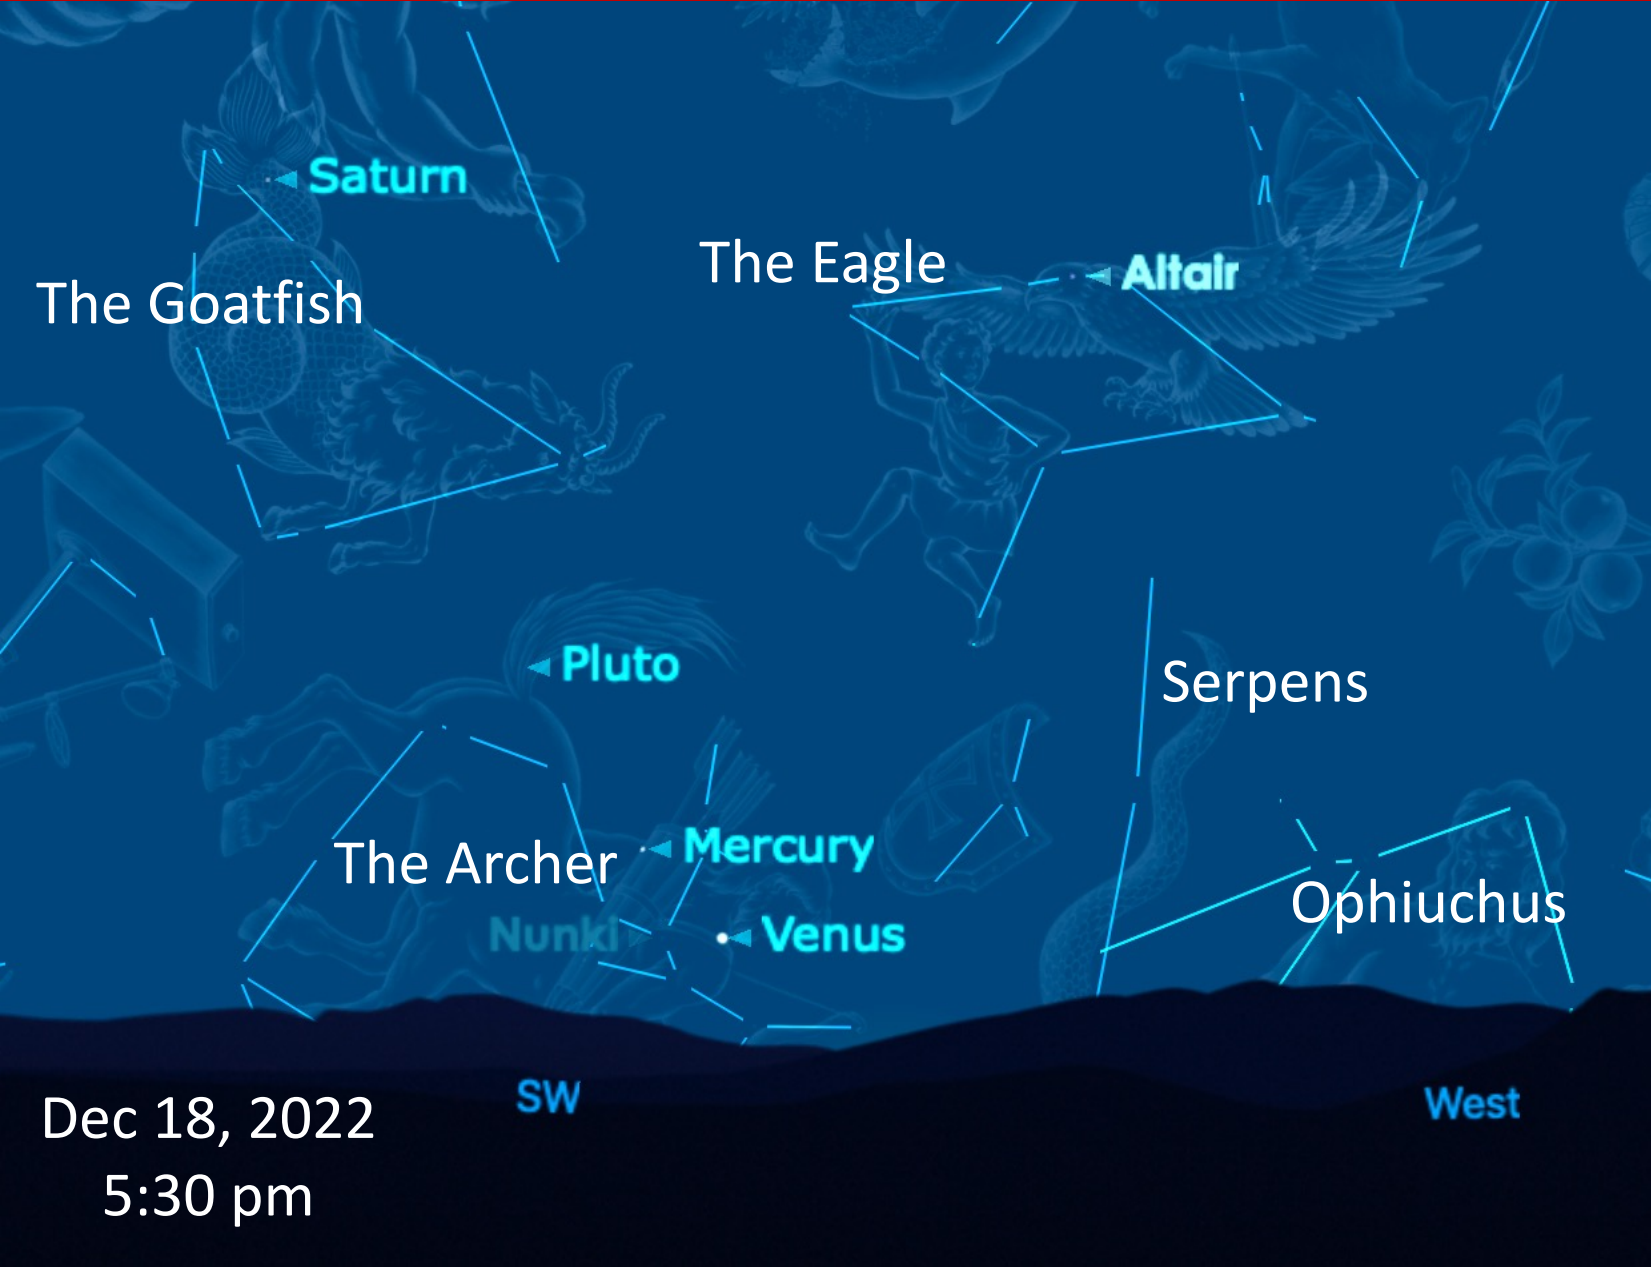

Venus (with Nunki where this cycle started) and Mercury low on the horizon at 5:30 pm in the Archer but in the seasonal sign of Capricorn

The Sun is aligned with Galactic Center