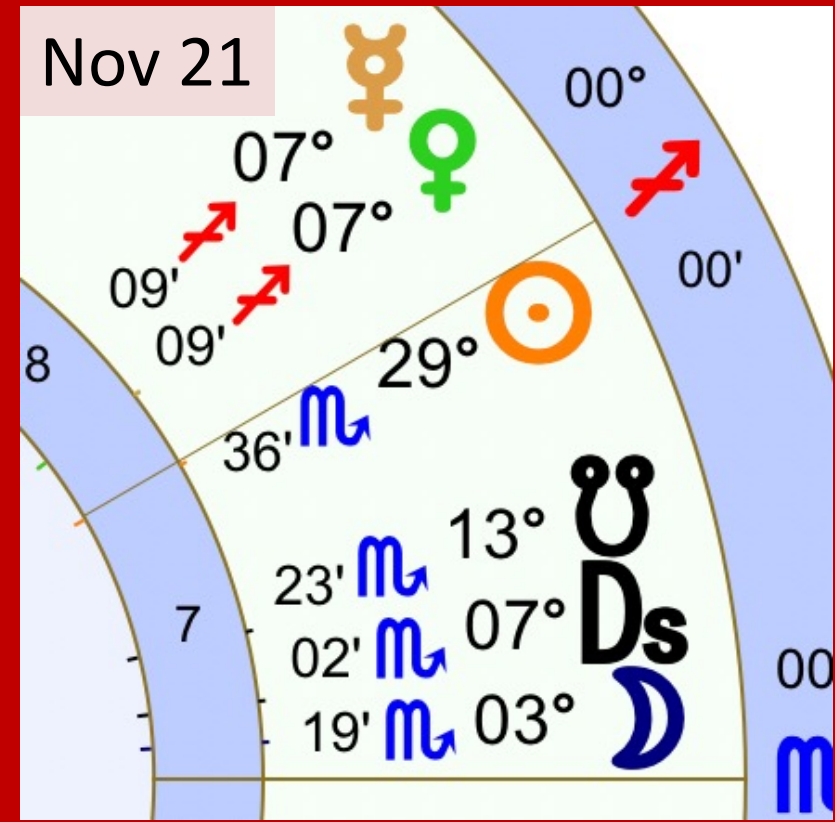

Dec 31 Venus conjunct Pluto 27° Capricorn 39' 9:25 pm Pacific taking us into 2023

Jan 01 Venus conjunct Pluto just after mid-night Eastern Time

Jan 06 OOB Full Moon

Jan 02 Venus enters Aquarius • Jan 09 Venus trines Mars • Jan 12 Mars stations direct

Jan 14 Venus squares Uranus • Jan 18 Mercury stations direct at 8° Capricorn

Jan 20 Sun enters Aquarius • Jan 21 Aquarius New Moon Closest of 2023 and closest this century

Jan 22 Venus conjuncts Saturn 25° Aquarius • Uranus stations Direct 14°Taurus 56'

Jan 23 Venus Moon conjunction at the Sacral Chakra 25°Aquarius 25'

Venus and Mercury Met in the Underworld on November 21

They have been traveling within 10° ever since.

They meet again on Dec 29 and are with in 10° until January 4.

When Inanna (Venus) emerges from the Underworld the first person she sees is Ninshubar (Mercury) who is waiting for her.

This Mercury Venus Meeting isn't exactly the story as told by the Sumerians - so what is the story now?