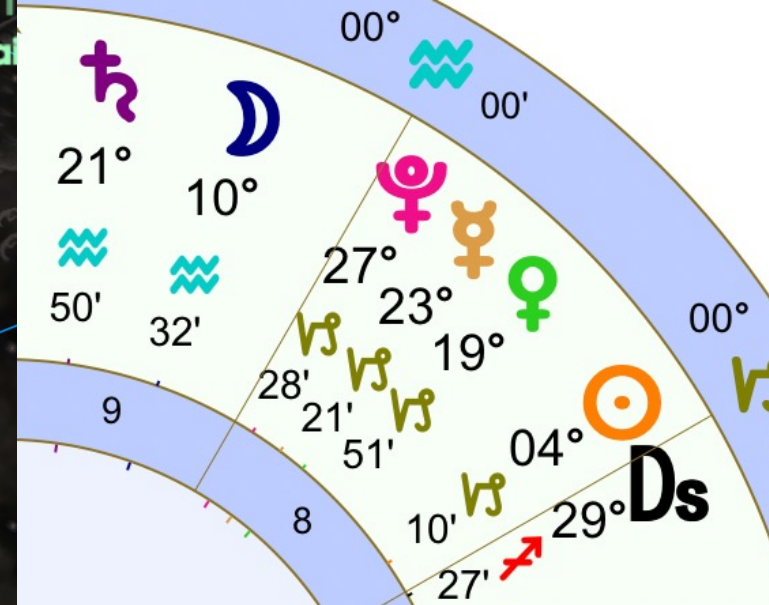

Mercury returns to be In bounds on Dec 21, 2022

both images from Sheridan's backyard

Out of Bounds Venus

Dec 16, 2022

Venus

Dec Solstice Sun
sets here

Boundary of Sun's path
the Ecliptic

from Sheridan's backyard

5 Perigee New Moons with 3 more in 2023

November 23, 2022 at 01° Sagittarius 38'

December 23, 2022 at 3:17 am MT
at 01° Capricorn 33'

Also Dec 23/24 Out of Bounds

Dec 23 2022 26°S 49'

Dec 24 2022 27°S 21'

**Perigee New Moon
Between the Earth and Sun
a.k.a. Super Moon**

**December 25, 2022
around 5 pm**

**Moon is back in Bounds
and is in the Goatfish
About to meet with Saturn**

Capricorn Evening Star Root Chakra Gate

©Venus Alchemy

Dec 19 Venus square Chiron • Dec 20 Jupiter returns to Aries