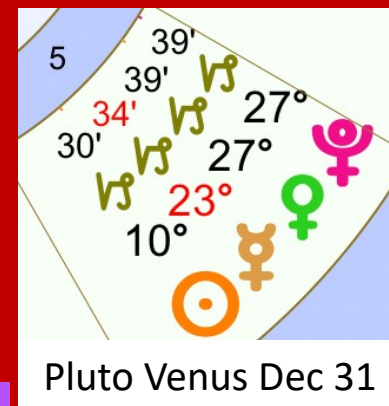

Dec 31 Venus conjunct Pluto 27° Capricorn 39' 9:25 pm Pacific taking us into 2023

Jan 01 Venus conjunct Pluto just after mid-night Eastern Time

Jan 06 OOB Full Moon

Jan 02 Venus enters Aquarius • Jan 09 Venus trines Mars • Jan 12 Mars stations direct

Jan 14 Venus squares Uranus • Jan 18 Mercury stations direct at 8° Capricorn

Jan 20 Sun enters Aquarius • Jan 21 Aquarius New Moon Closest of 2023 and closest this century

Jan 22 Venus conjuncts Saturn 25° Aquarius • Uranus stations Direct 14°Taurus 56'

Jan 23 Venus Moon conjunction at the Sacral Chakra 25°Aquarius 25'

Venus and Mercury Met in the Underworld on November 21

They have been traveling within 10° ever since.

They meet again on Dec 29 and are with in 10° until January 4.