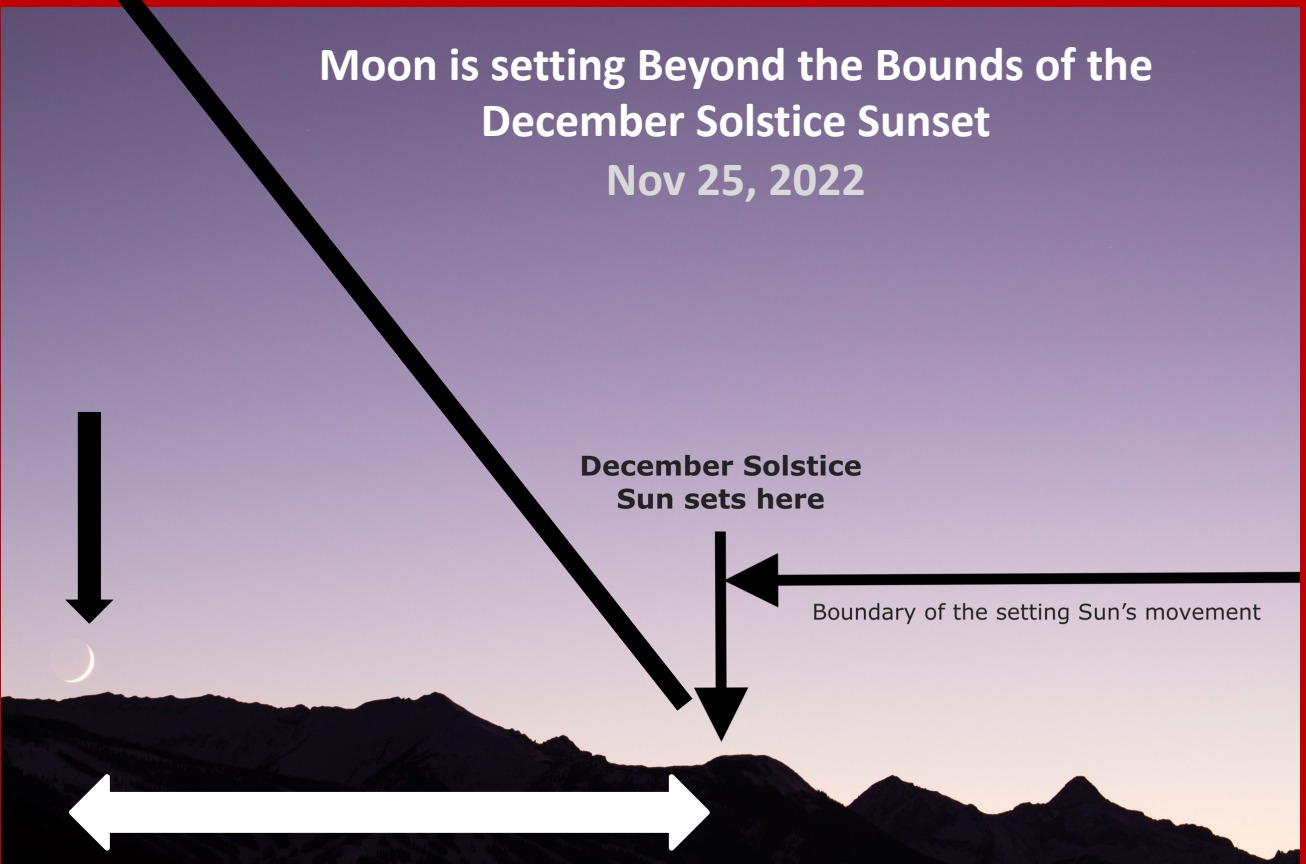

Moon is setting Beyond the Bounds of the December Solstice Sunset
Nov 25, 2022