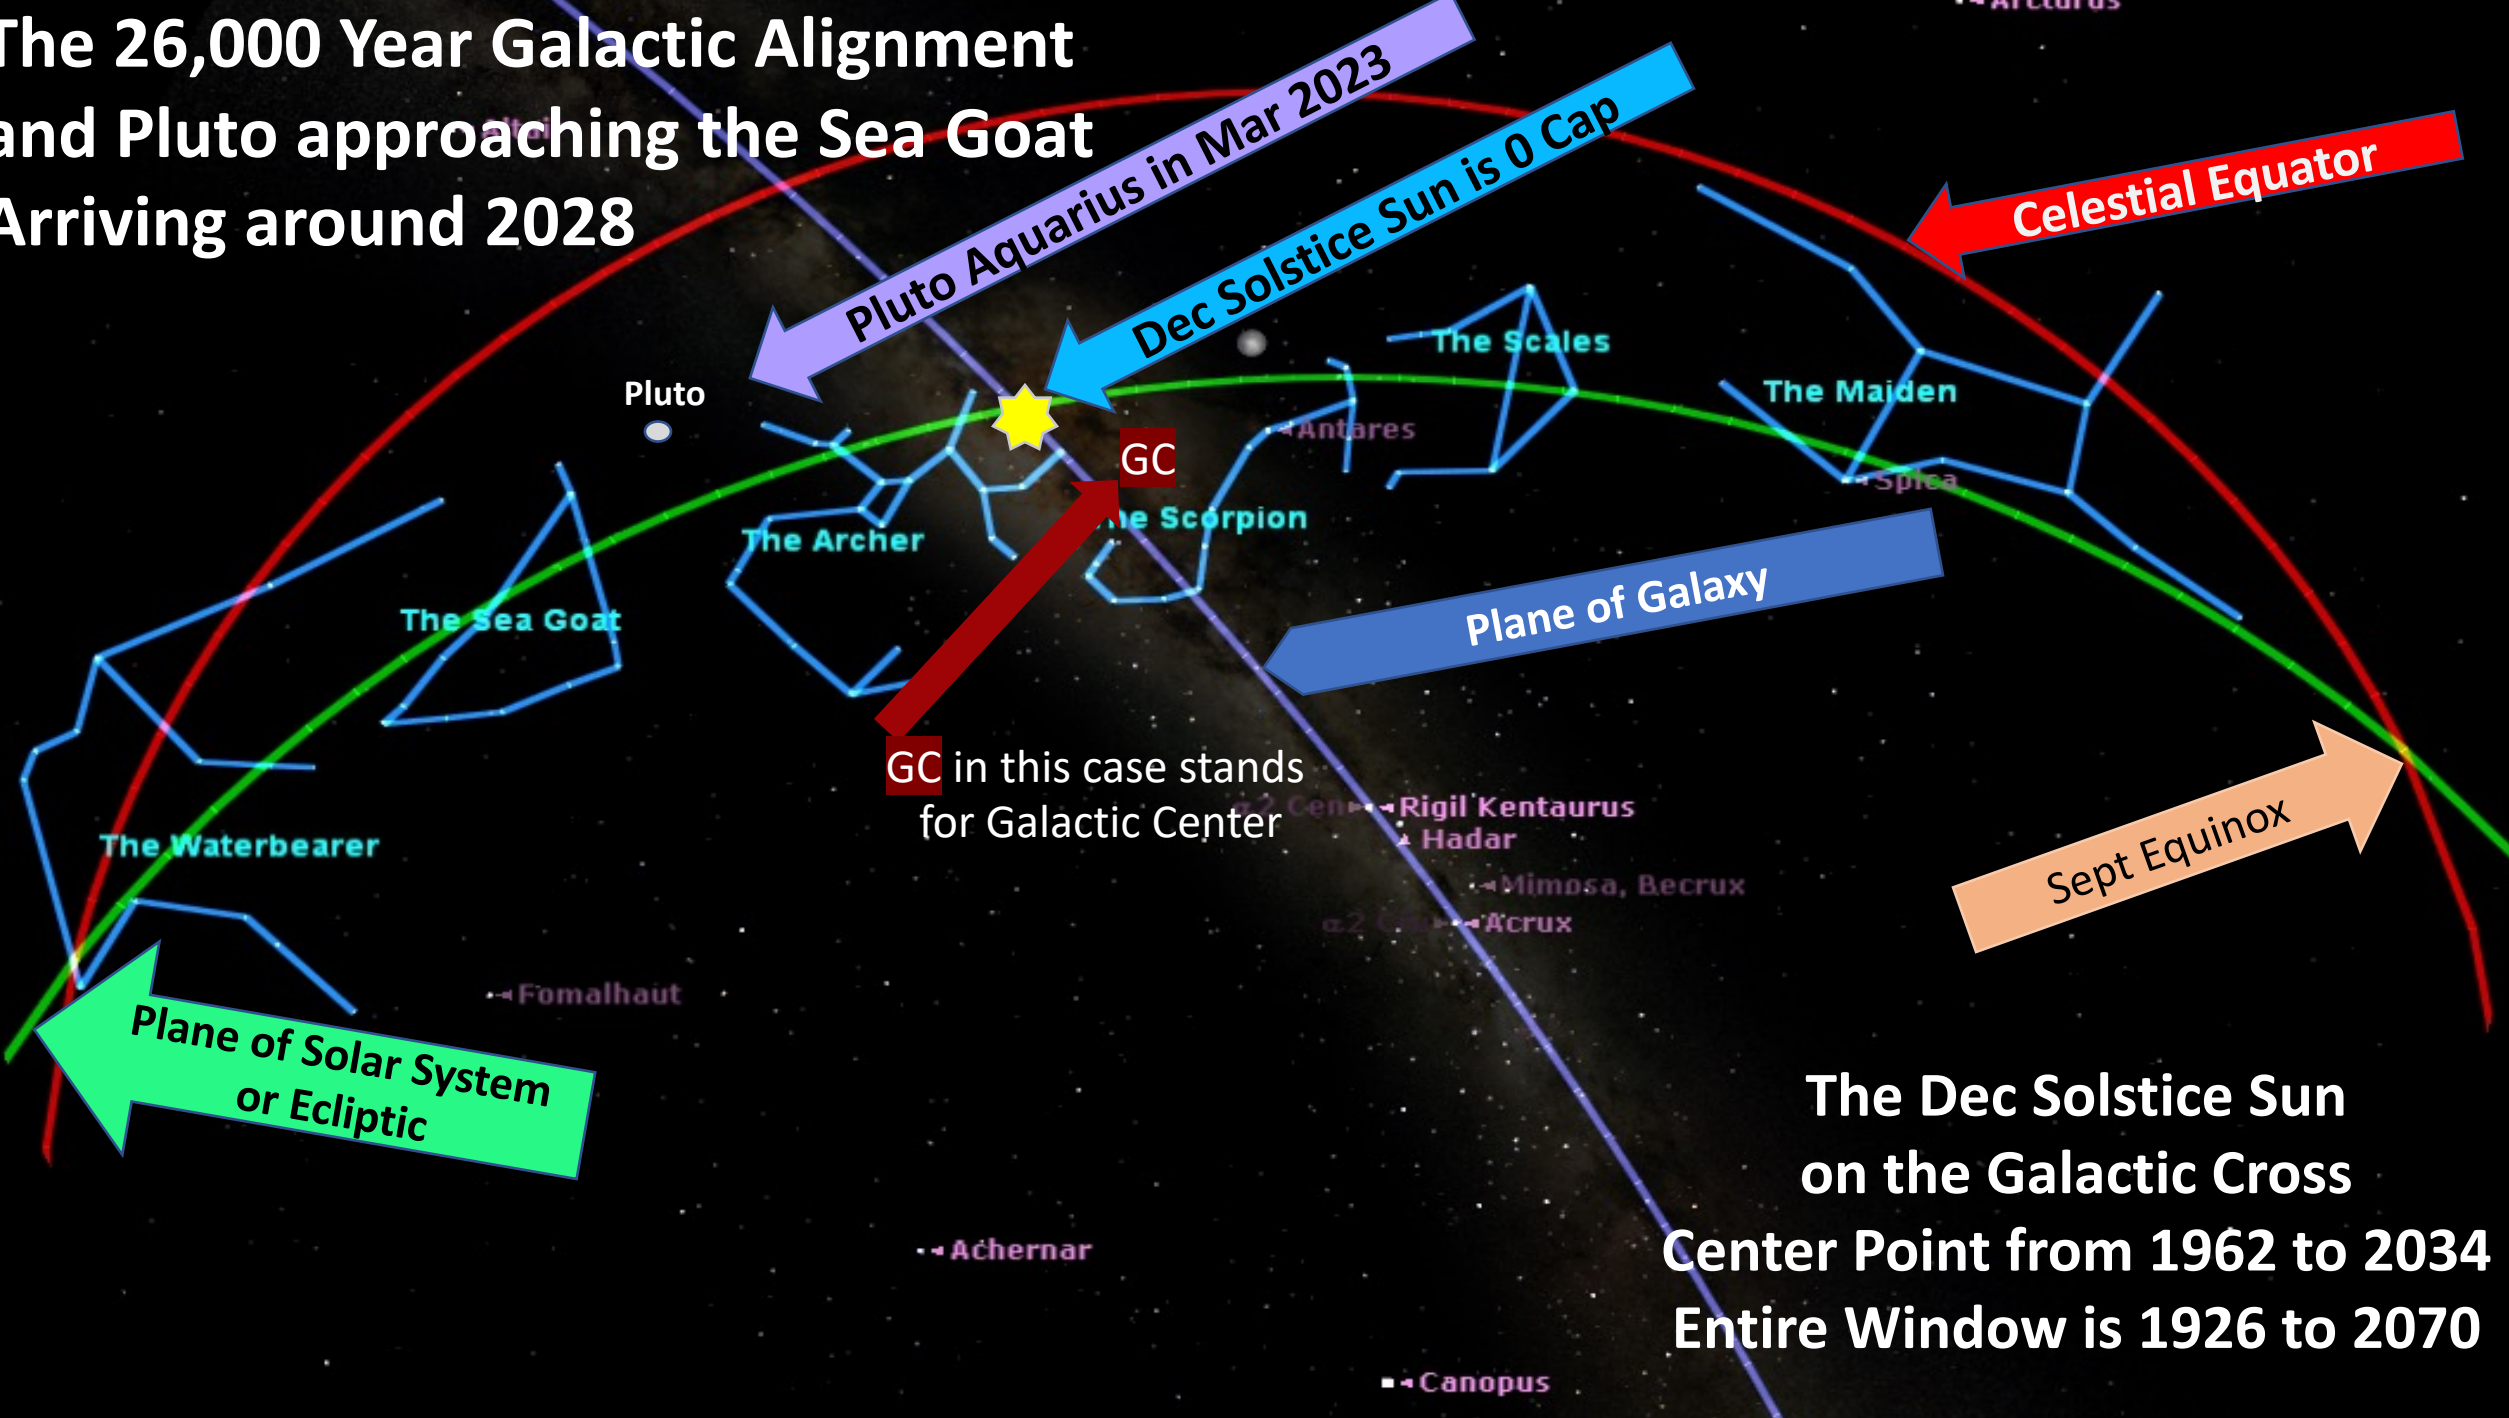

Home Play - Deepening Exercises

Ceremonial Magic and Activation

Q and A

Optional Connection Groups

Venus (with Nunki where this cycle started) and Mercury low on the horizon at 5:30 pm in the Archer but in the seasonal sign of Capricorn

The Sun is aligned with Galactic Center

The 26,000 Year Galactic Alignment and Pluto approaching the Sea Goat Arriving around 2028

The Dec Solstice Sun
on the Galactic Cross
Center Point from 1962 to 2034
Entire Window is 1926 to 2070

**Venus, Mars, and Mercury all go Out of Bounds
Usually when in mid-Gemini to mid-Cancer or
mid-Sagittarius to mid-Capricorn**

Any Out of Bounds (OOB) planet is known for reaching beyond the established current cultural reality. It is a Wild Card factor - disrupting what we think we know is real to expand possibilities in unusual ways!