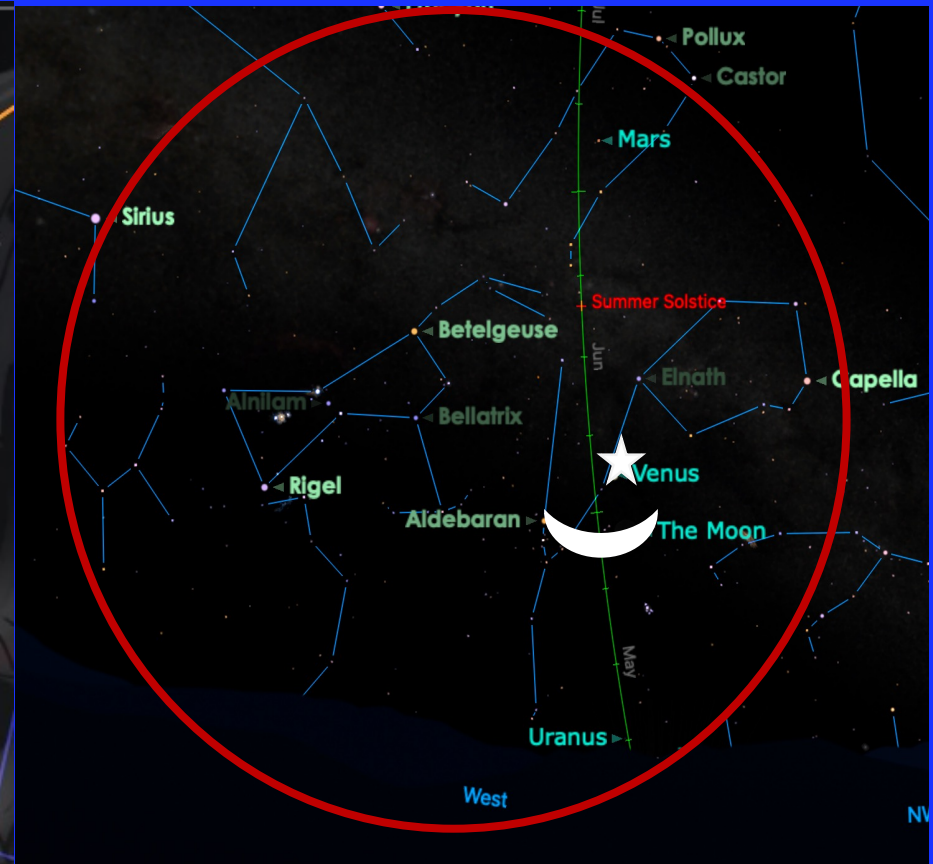

She assists us in creating and observing healthy and appropriate boundaries.

During this Moon Cycle Practice meditation, lucid dreaming and/or journaling

April 21, 2023
 7:30 pm Standard
 8:30 pm Daylight

The Sacred Hoop of Stars

The Sacred Hoop Begins with the Pleiades at 29° Taurus and extends To Castor and Pollux around 23° Cancer

The June Solstice Sun is currently rising on the Galactic Cross at the Galactic Edge at 0° Cancer

Additional Visuals of the Sacred Hoop
With Venus and Mars passing through

Directly Above is showing
Moon and Venus on April 22, 2023

To the left Venus is beside Aldebaran
and Mars is Above Sirius
Both are zodiacally aligned with these stars

The Sacred Hoop
Begins at 29° Taurus
and extends
to 23° Cancer

Center point is 0° Cancer
or the June Solstice
Seasonal point

June 22, 2023
Sun rising on the
Galactic Cross at the
June Solstice at the
Galactic Edge