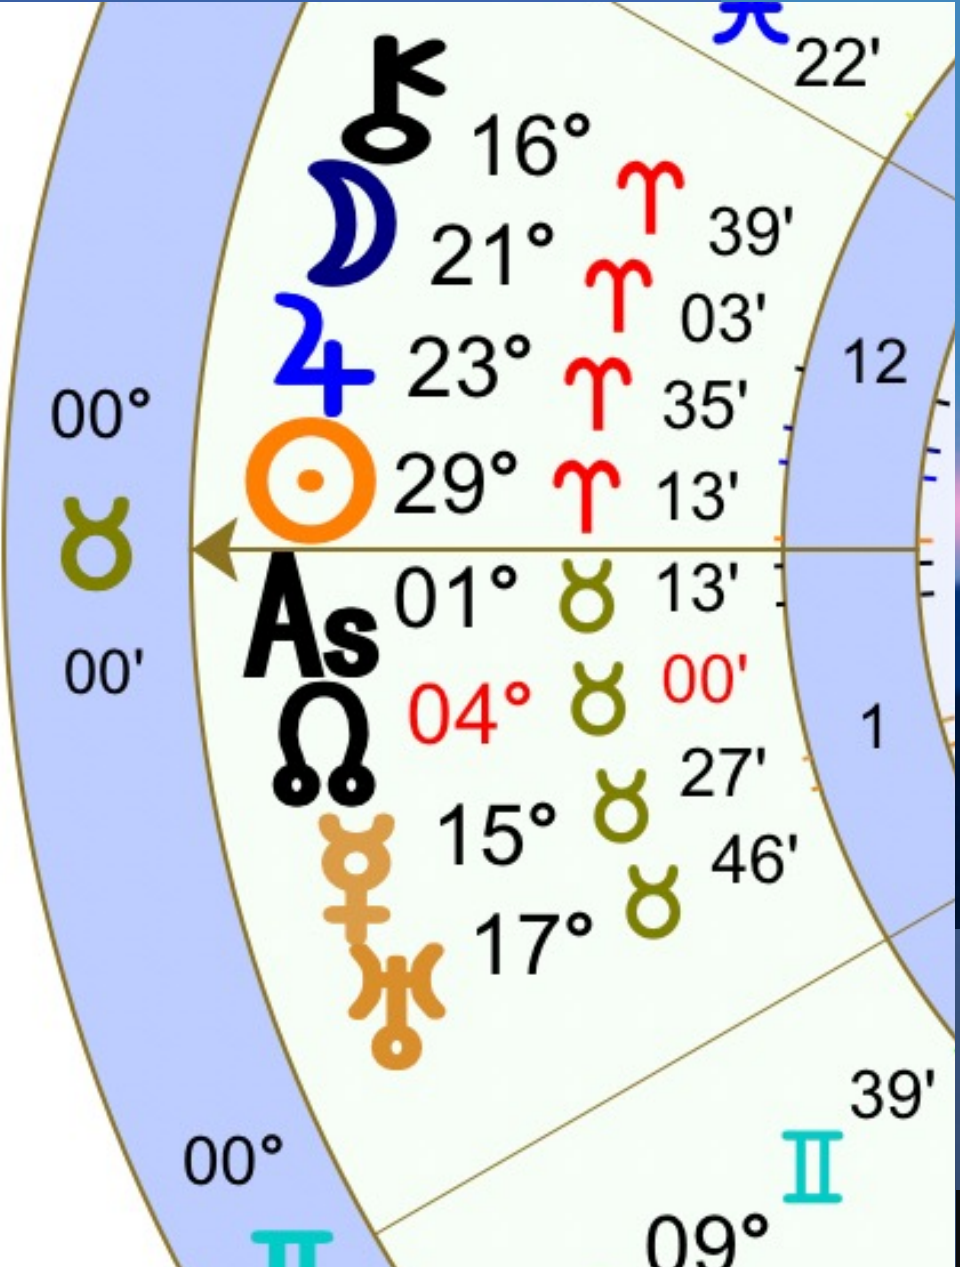

Sky Magic

Capricorn Meta Goddess in Gemini and Cancer

Demons at the Throat Chakra

Honoring the Crones

Spiritual Aromatherapy

Practices for Empowering Our Voice

Home Play

Throat Chakra Ceremony

Q and A

Connection Groups – stay if you want to connect

April 19
Sunrise
around 6 am PDT

East

April 19
Moon Jupiter
10:27 am PDT

April 19
6 am Sunrise

April 19 Around 5 pm Looking west...
 Prior to the exact New Moon at 9:13 pm PDT
 The Eclipse is Not Visible as the Sun will have set
 Plus, the Moon is below the Sun in Tucson

Alrishi or Alrisha is the alpha star of the Fish marking the knot on the cord connecting the two fish.

Alrisha is currently at 29 Aries 42 shifting into Taurus in June 2044

Alrisha

The Fish

Starlight Elixirs and Cosmic Vibrational Healing says: Alrishi or Alrisha is a star energy helping to ease the process of assimilation and transition.