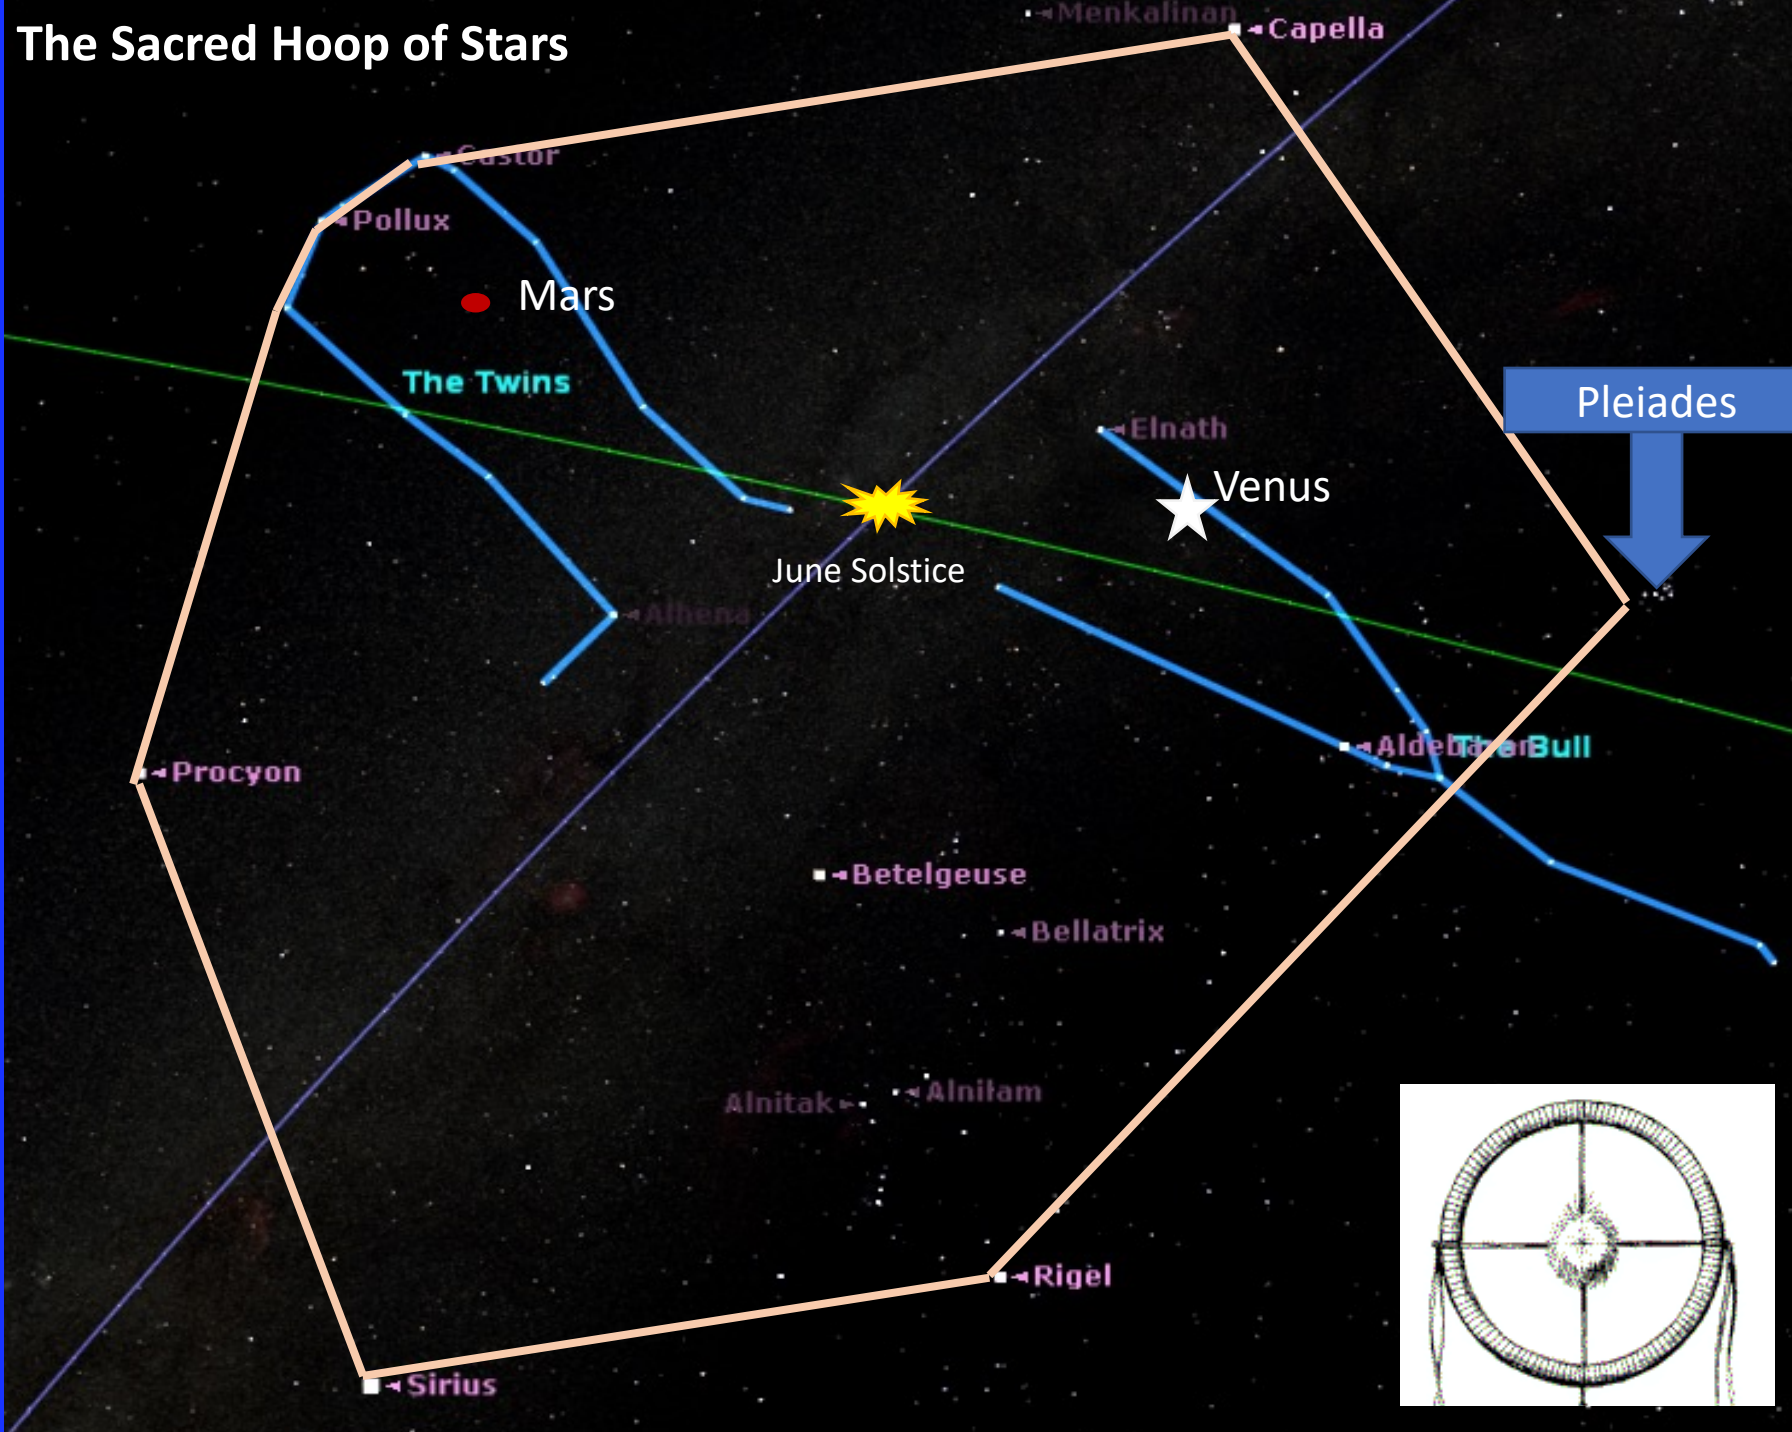

She assists us in creating and observing healthy and appropriate boundaries.

During this Moon Cycle Practice meditation, lucid dreaming and/or journaling

April 21, 2023
 7:30 pm Standard
 8:30 pm Daylight

The Sacred Hoop of Stars

The Sacred Hoop Begins with the Pleiades at 29° Taurus and extends To Castor and Pollux around 23° Cancer

The June Solstice Sun is currently rising on the Galactic Cross at the Galactic Edge at 0° Cancer

Additional Visuals of the Sacred Hoop
With Venus and Mars passing through

Directly Above is showing
Moon and Venus on April 22, 2023

To the left Venus is beside Aldebaran
and Mars is Above Sirius
Both are zodiacally aligned with these stars

The Sacred Hoop
Begins at 29° Taurus
and extends
to 23° Cancer

Center point is 0° Cancer
or the June Solstice
Seasonal point

June 22, 2023
Sun rising on the
Galactic Cross at the
June Solstice at the
Galactic Edge