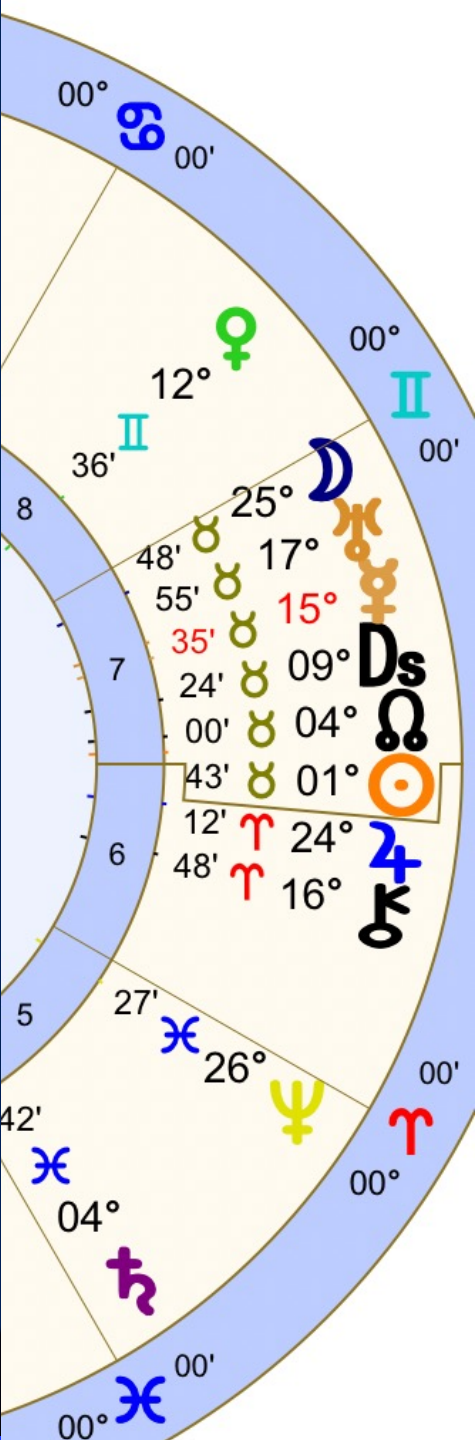

April 21, 2023
7:30 pm Standard
8:30 pm Daylight