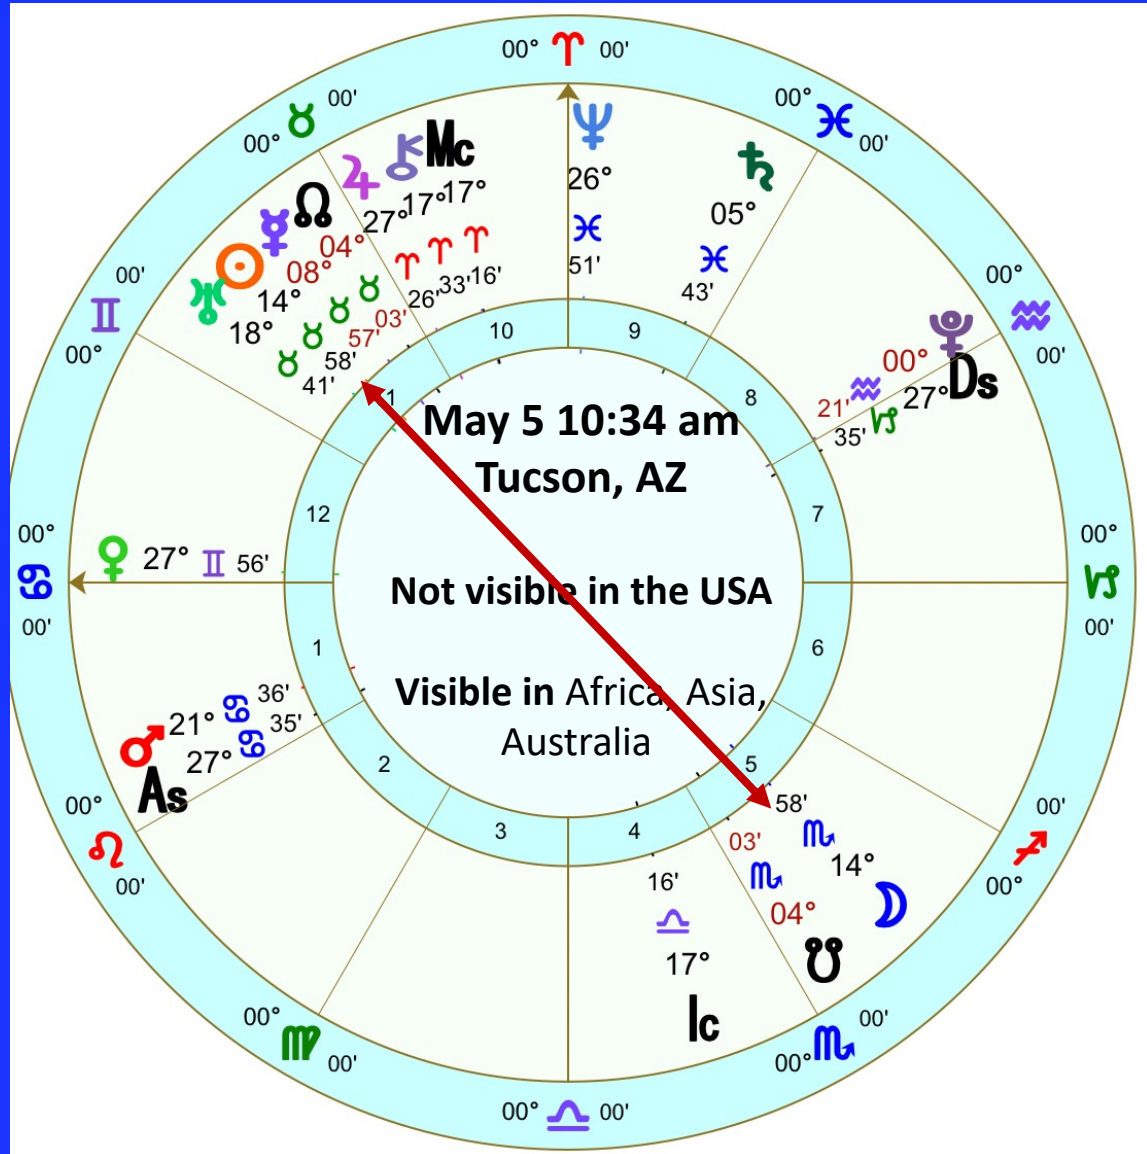

April 22, 2023
 7:30 pm Standard
 8:30 pm Daylight

◀ Elnath
 ◀ Venus
 ◀ Aldebaran ◀ The Moon
 Pleiades
 Uranus ▶

◀ Mirfak

◀ Algol

April 2023 Evenings Looking West

Venus
 ● 14° Gemini

Apr 22
 ☾ 09° Gemini

Aldebaran
 ● 10° Gemini

"Pleiades"
 ⋯ 29° Taurus to 00° Gemini

Apr 21
 ☾ 25° Taurus

W

EarthSky.org

April 2023 Evenings Looking West

 **Apr 24**
04° Cancer

 **Apr 23**
21° Gemini

 **Venus**
14° Gemini

Betelgeuse

Aldebaran

"Pleiades"

Pleiades 00° Gemini
Aldebaran 10° Gemini
Betelgeuse 29° Gemini

EarthSky.org

April 23, 2023
7:30 pm Standard
8:30 pm Daylight

April 2023 Evenings Looking West

Apr 26 Pollux Castor
Mars Apr 25

Procyon

April 2023 Evenings Looking Southwest

Regulus
Apr 27
Castor
Pollux
"Beehive"

2023 May 05 Penumbral Lunar Eclipse
at 14°Scorpio 58' at the Beltane Cross-Quarter
Begins at 08:14 am PDT Moon

Penumbral Lunar Eclipse
May 05 is a barely visible shadow on the Moon
Overall duration 4 hours, 18 minutes