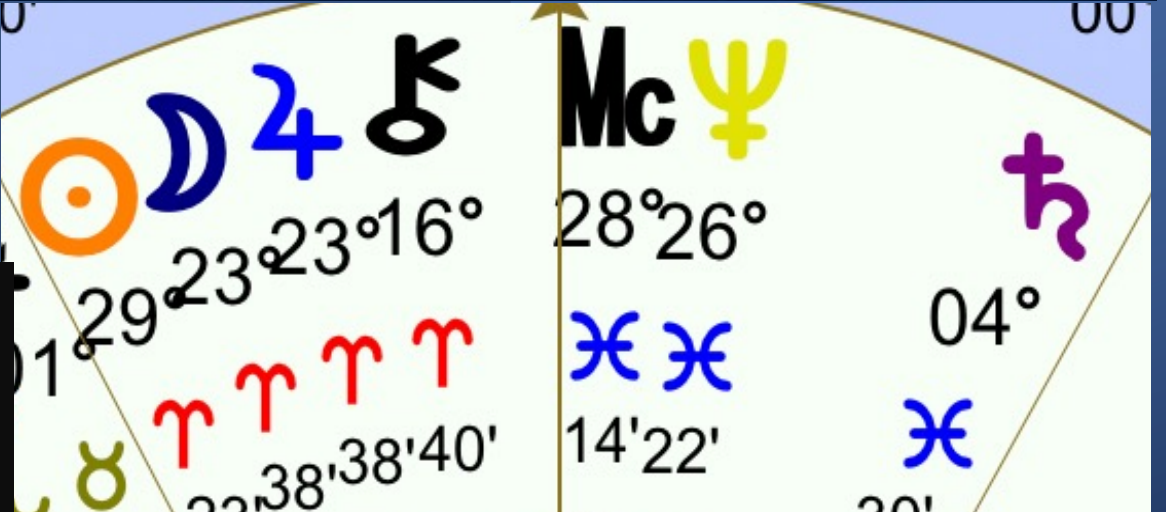

Q and A

Connection Groups – stay if you want to connect

April 19
Sunrise
around 6 am PDT

East

April 19
Moon Jupiter
10:27 am PDT

April 19
6 am Sunrise

April 19 Around 5 pm Looking west...
 Prior to the exact New Moon at 9:13 pm PDT
 The Eclipse is Not Visible as the Sun will have set
 Plus, the Moon is below the Sun in Tucson

Alrishi or Alrisha is the alpha star of the Fish marking the knot on the cord connecting the two fish.

Alrisha is currently at 29 Aries 42 shifting into Taurus in June 2044

Alrisha

The Fish

Starlight Elixirs and Cosmic Vibrational Healing says: Alrishi or Alrisha is a star energy helping to ease the process of assimilation and transition.