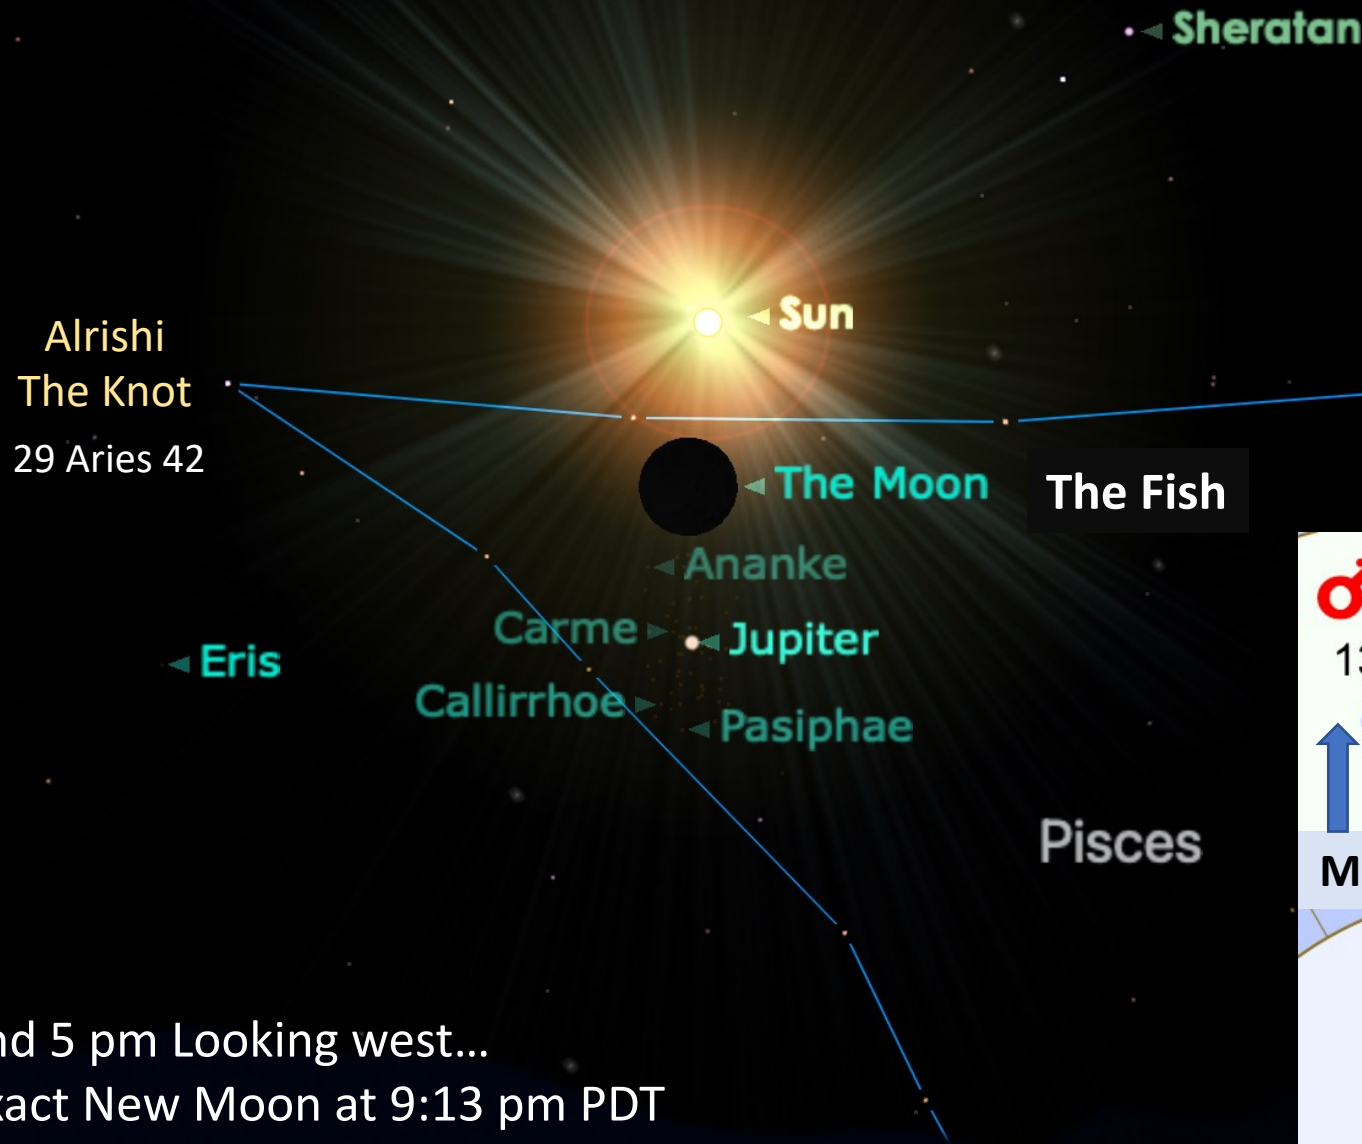

Q and A

Connection Groups – stay if you want to connect

April 19
Sunrise
around 6 am PDT

East

April 19
Moon Jupiter
10:27 am PDT

April 19
6 am Sunrise

April 19 Around 5 pm Looking west...
 Prior to the exact New Moon at 9:13 pm PDT
 The Eclipse is Not Visible as the Sun will have set
 Plus, the Moon is below the Sun in Tucson

Alrishi or Alrisha is the alpha star of the Fish marking the knot on the cord connecting the two fish.

Alrisha is currently at 29 Aries 42 shifting into Taurus in June 2044

Alrisha

The Fish

Starlight Elixirs and Cosmic Vibrational Healing says: Alrishi or Alrisha is a star energy helping to ease the process of assimilation and transition.

In this watery area of the sky - compassion, acceptance and kindness are keys to liberation.

The Total Solar Eclipse April 19/20

Begins around 6:34 pm PDT/9:34 pm EDT

Maximum at 9:17 pm PDT/12:17 am EDT
On April 20