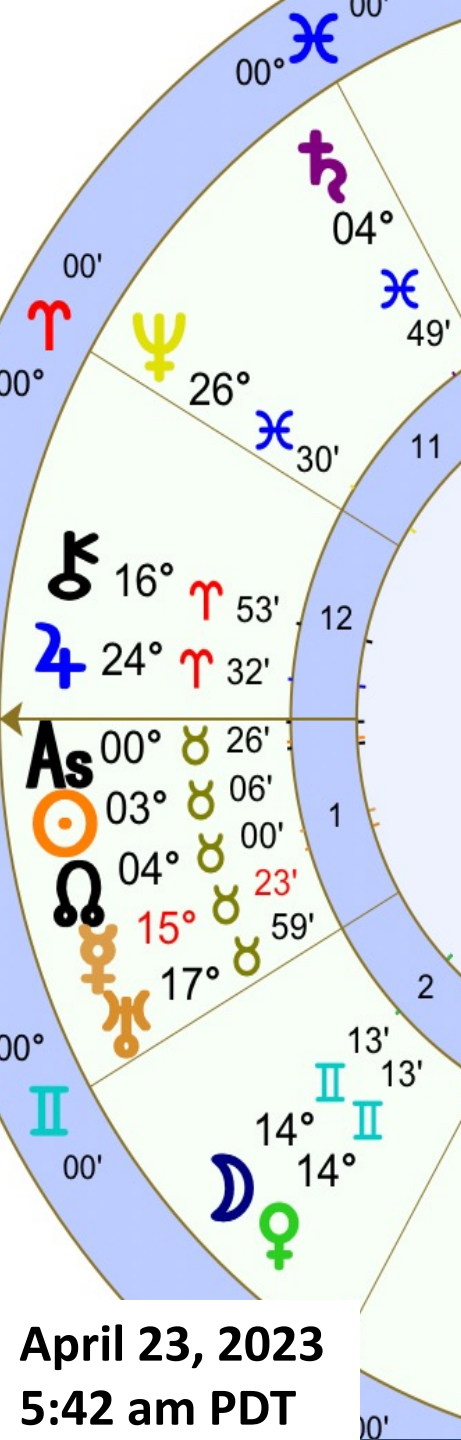

In this watery area of the sky - compassion, acceptance and kindness are keys to liberation.

The Total Solar Eclipse April 19/20

Begins around 6:34 pm PDT/9:34 pm EDT

Maximum at 9:17 pm PDT/12:17 am EDT
On April 20

Additional Visuals of the Sacred Hoop
With Venus and Mars passing through

Directly Above is showing
Moon and Venus on April 22, 2023

To the left Venus is beside Aldebaran
and Mars is Above Sirius
Both are zodiacally aligned with these stars

April 22, 2023
 7:30 pm Standard
 8:30 pm Daylight

◀ Elnath
 ◀ Venus
 ◀ Aldebaran ◀ The Moon
 Pleiades
 Uranus ▶

◀ Mirfak

◀ Algol

April 2023 Evenings Looking West

Venus
 ● 14° Gemini

Apr 22
 ☾ 09° Gemini

Aldebaran
 ● 10° Gemini

"Pleiades"
 ⋯ 29° Taurus to 00° Gemini

Apr 21
 ☾ 25° Taurus

W

EarthSky.org

April 2023 Evenings Looking West

 **Apr 24**
04° Cancer

 **Apr 23**
21° Gemini

 **Venus**
14° Gemini