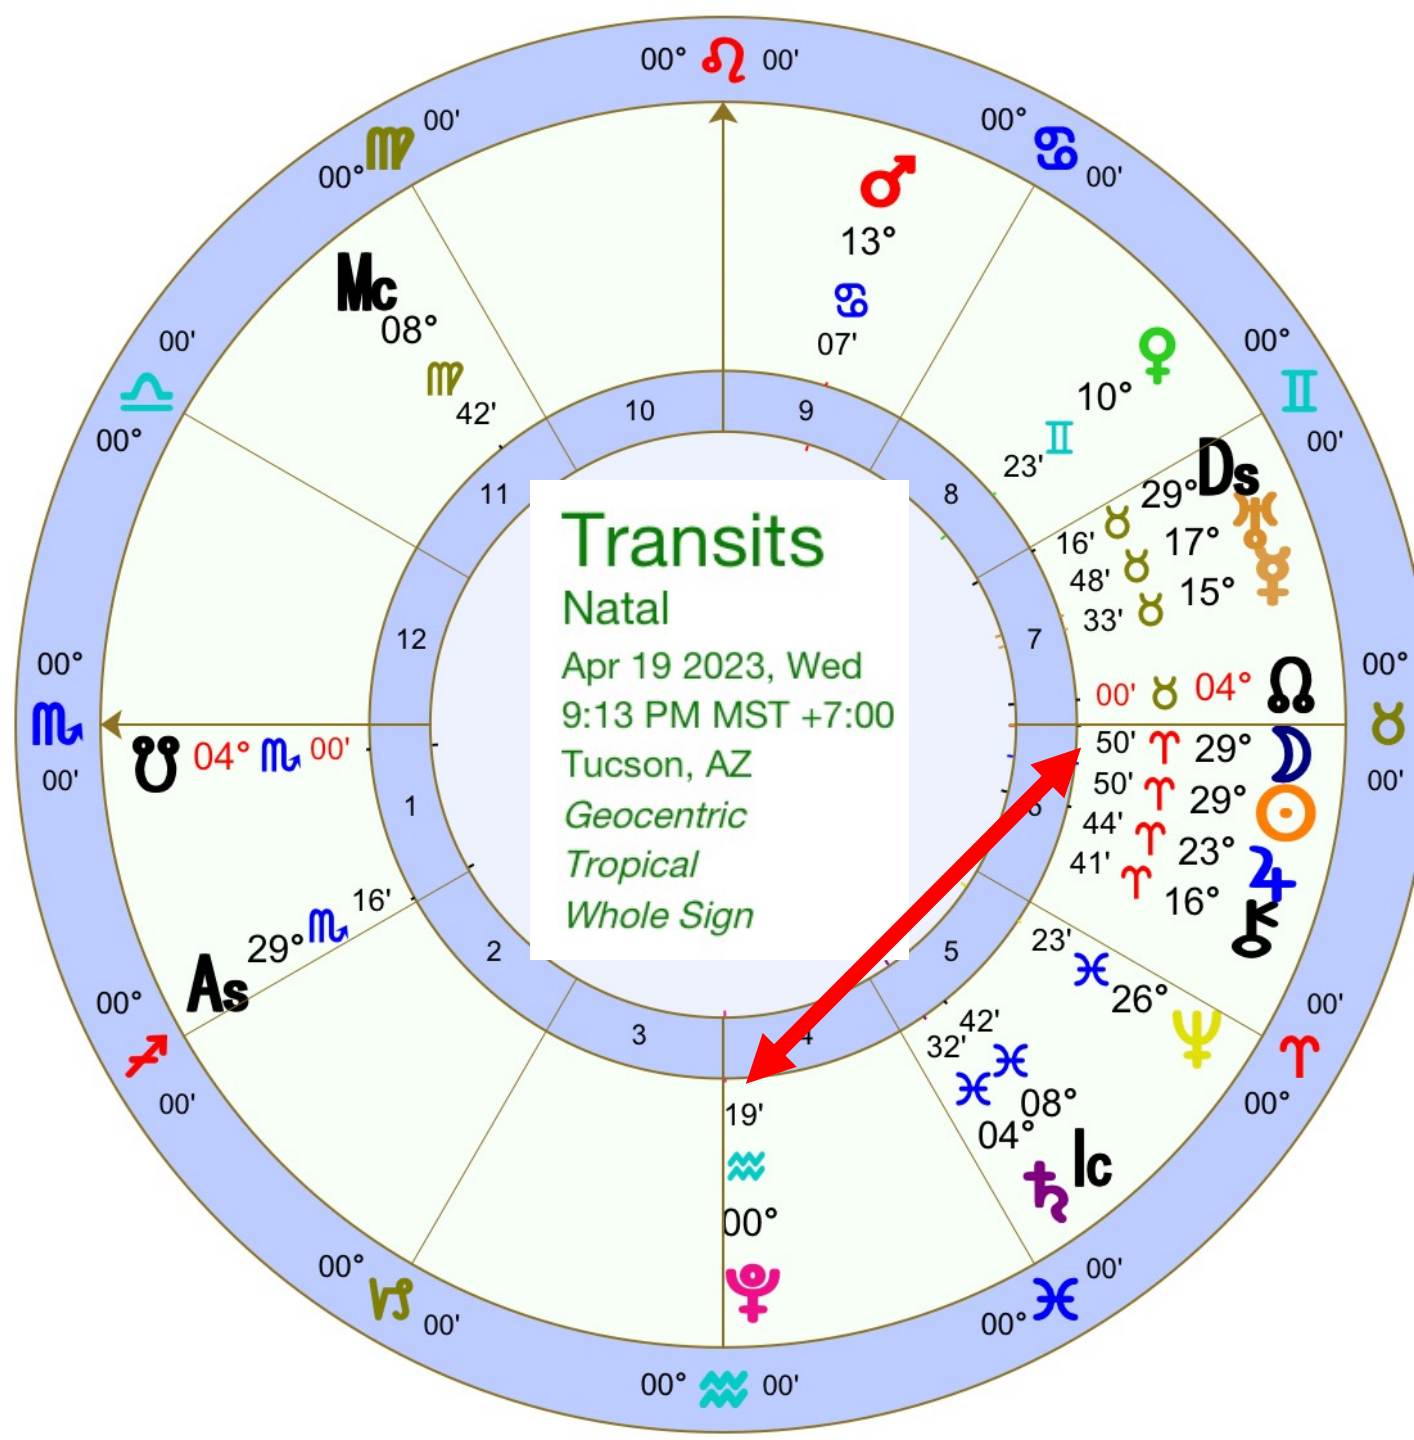

Q and A

Connection Groups – stay if you want to connect

April 19
Sunrise
around 6 am PDT

East

April 19
Moon Jupiter
10:27 am PDT

April 19
6 am Sunrise

April 19 Around 5 pm Looking west...
 Prior to the exact New Moon at 9:13 pm PDT
 The Eclipse is Not Visible as the Sun will have set
 Plus, the Moon is below the Sun in Tucson

In this watery area of the sky - compassion, acceptance and kindness are keys to liberation.

The Total Solar Eclipse April 19/20

Begins around 6:34 pm PDT/9:34 pm EDT

Maximum at 9:17 pm PDT/12:17 am EDT
On April 20

Ends 11:50 pm PDT/2:50 am EDT April 20

Adjust times for your time zone.

Not visible in the USA as the Sun
and Moon are below the horizon

Apr 20, 2023

Solar Eclipse
(Total)

South/East Asia, Australia,
Pacific, Indian Ocean, Antarctica