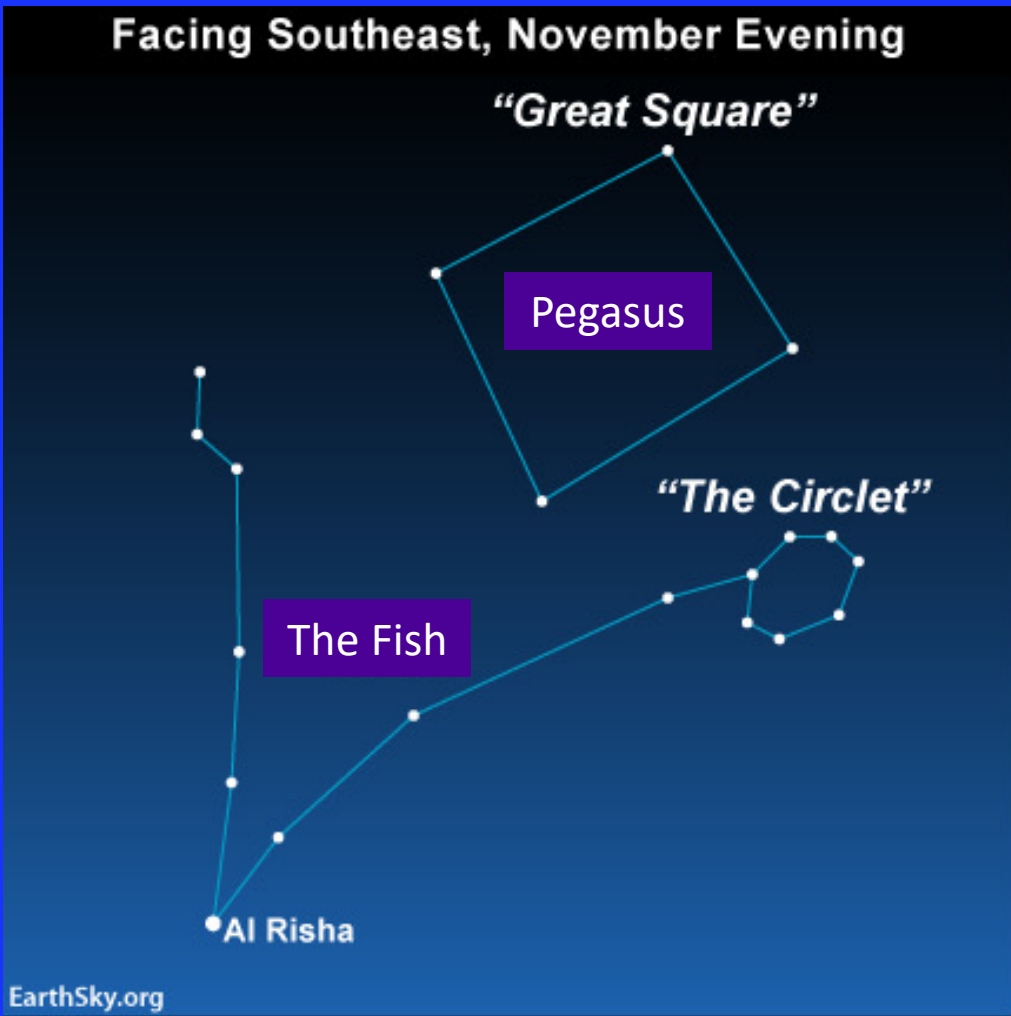

Q and A

Connection Groups – stay if you want to connect

April 19
Sunrise
around 6 am PDT

East

April 19
Moon Jupiter
10:27 am PDT

April 19
6 am Sunrise

April 19 Around 5 pm Looking west...
 Prior to the exact New Moon at 9:13 pm PDT
 The Eclipse is Not Visible as the Sun will have set
 Plus, the Moon is below the Sun in Tucson

Alrishi or Alrisha is the alpha star of the Fish marking the knot on the cord connecting the two fish.

Alrisha is currently at 29 Aries 42 shifting into Taurus in June 2044

Alrisha

The Fish

Starlight Elixirs and Cosmic Vibrational Healing says: Alrishi or Alrisha is a star energy helping to ease the process of assimilation and transition.

In this watery area of the sky - compassion, acceptance and kindness are keys to liberation.

The Total Solar Eclipse April 19/20

Begins around 6:34 pm PDT/9:34 pm EDT

Maximum at 9:17 pm PDT/12:17 am EDT
On April 20