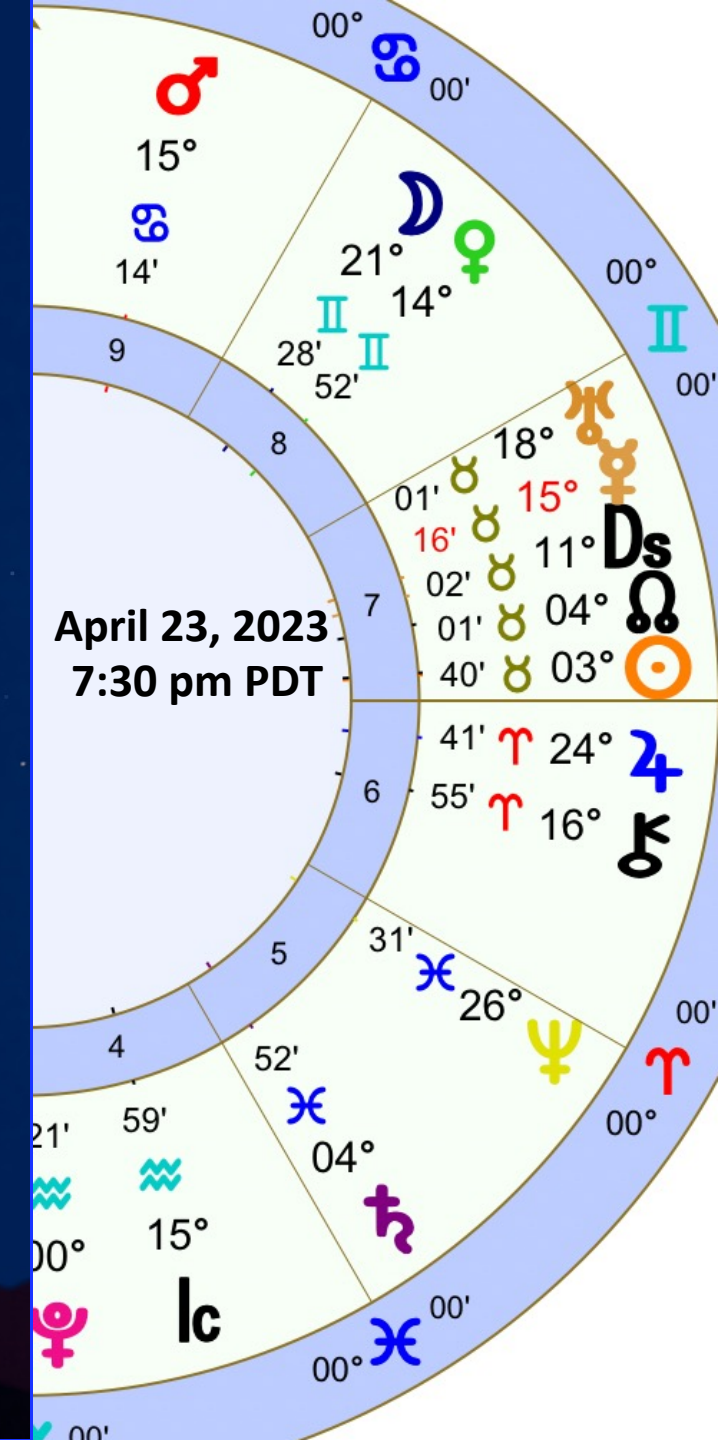

Additional Visuals of the Sacred Hoop
With Venus and Mars passing through

Directly Above is showing
Moon and Venus on April 22, 2023

To the left Venus is beside Aldebaran
and Mars is Above Sirius
Both are zodiacally aligned with these stars

April 22, 2023
 7:30 pm Standard
 8:30 pm Daylight

◀ Elnath
 ◀ Venus
 ◀ Aldebaran ◀ The Moon
 Pleiades
 Uranus ▶

◀ Mirfak

◀ Algol

April 2023 Evenings Looking West

Venus
 ● 14° Gemini

Apr 22
 ☾ 09° Gemini

Aldebaran
 ● 10° Gemini

"Pleiades"
 ⋯ 29° Taurus to 00° Gemini

Apr 21
 ☾ 25° Taurus

W

EarthSky.org

April 2023 Evenings Looking West

 **Apr 24**
04° Cancer

 **Apr 23**
21° Gemini

 **Venus**
14° Gemini

Betelgeuse

Aldebaran

"Pleiades"

Pleiades 00° Gemini
Aldebaran 10° Gemini
Betelgeuse 29° Gemini

EarthSky.org

April 23, 2023
7:30 pm Standard
8:30 pm Daylight

April 2023 Evenings Looking West

Apr 26 Pollux Castor
Mars Apr 25