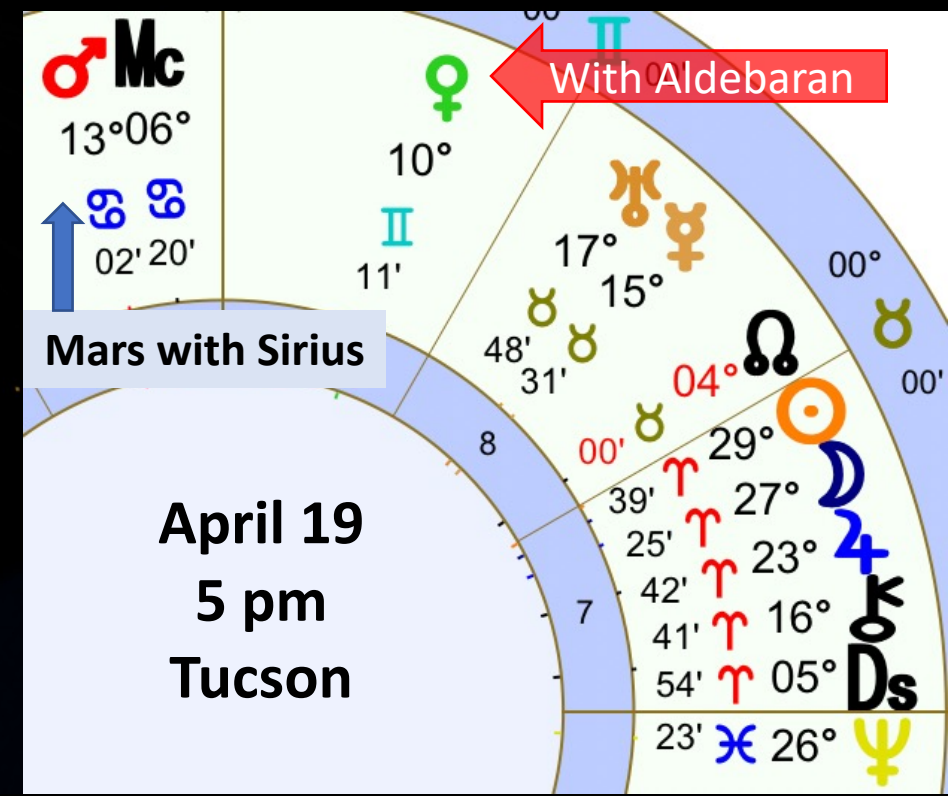

Sky Magic

Capricorn Meta Goddess in Gemini and Cancer

Demons at the Throat Chakra

Honoring the Crones

Spiritual Aromatherapy

Practices for Empowering Our Voice

Home Play

Throat Chakra Ceremony

Q and A

Connection Groups – stay if you want to connect

April 19
Sunrise
around 6 am PDT

East

April 19
Moon Jupiter
10:27 am PDT

April 19
6 am Sunrise

April 19 Around 5 pm Looking west...
 Prior to the exact New Moon at 9:13 pm PDT
 The Eclipse is Not Visible as the Sun will have set
 Plus, the Moon is below the Sun in Tucson

Alrishi or Alrisha is the alpha star of the Fish marking the knot on the cord connecting the two fish.

Alrisha is currently at 29 Aries 42 shifting into Taurus in June 2044

Alrisha

The Fish

Starlight Elixirs and Cosmic Vibrational Healing says: Alrishi or Alrisha is a star energy helping to ease the process of assimilation and transition.

In this watery area of the sky - compassion, acceptance and kindness are keys to liberation.

The Total Solar Eclipse April 19/20

Begins around 6:34 pm PDT/9:34 pm EDT

Maximum at 9:17 pm PDT/12:17 am EDT
On April 20