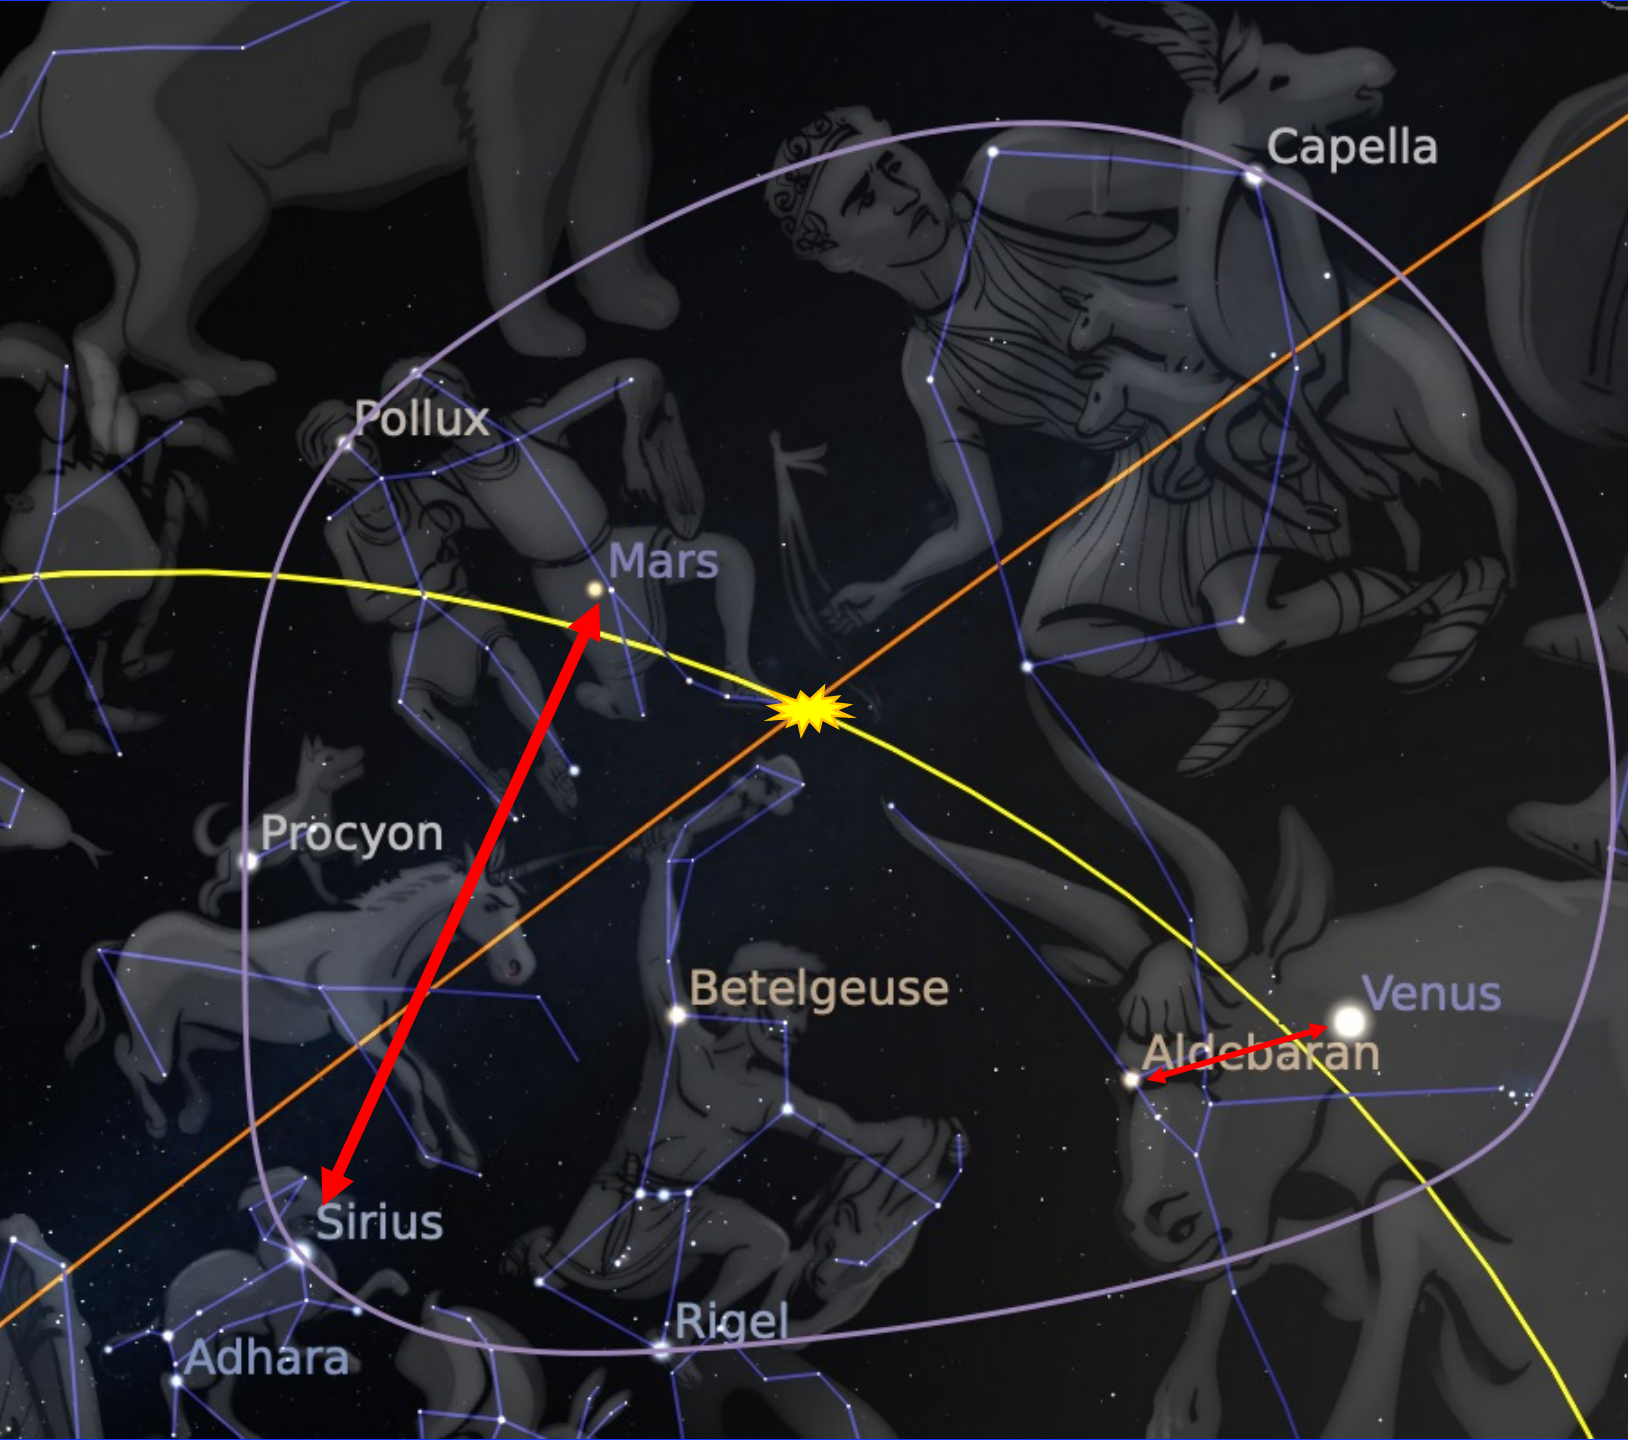

The Sacred Hoop of Stars

The Sacred Hoop Begins with the Pleiades at 29° Taurus and extends To Castor and Pollux around 23° Cancer

The June Solstice Sun is currently rising on the Galactic Cross at the Galactic Edge at 0° Cancer

Additional Visuals of the Sacred Hoop
With Venus and Mars passing through

Directly Above is showing
Moon and Venus on April 22, 2023

To the left Venus is beside Aldebaran
and Mars is Above Sirius
Both are zodiacally aligned with these stars