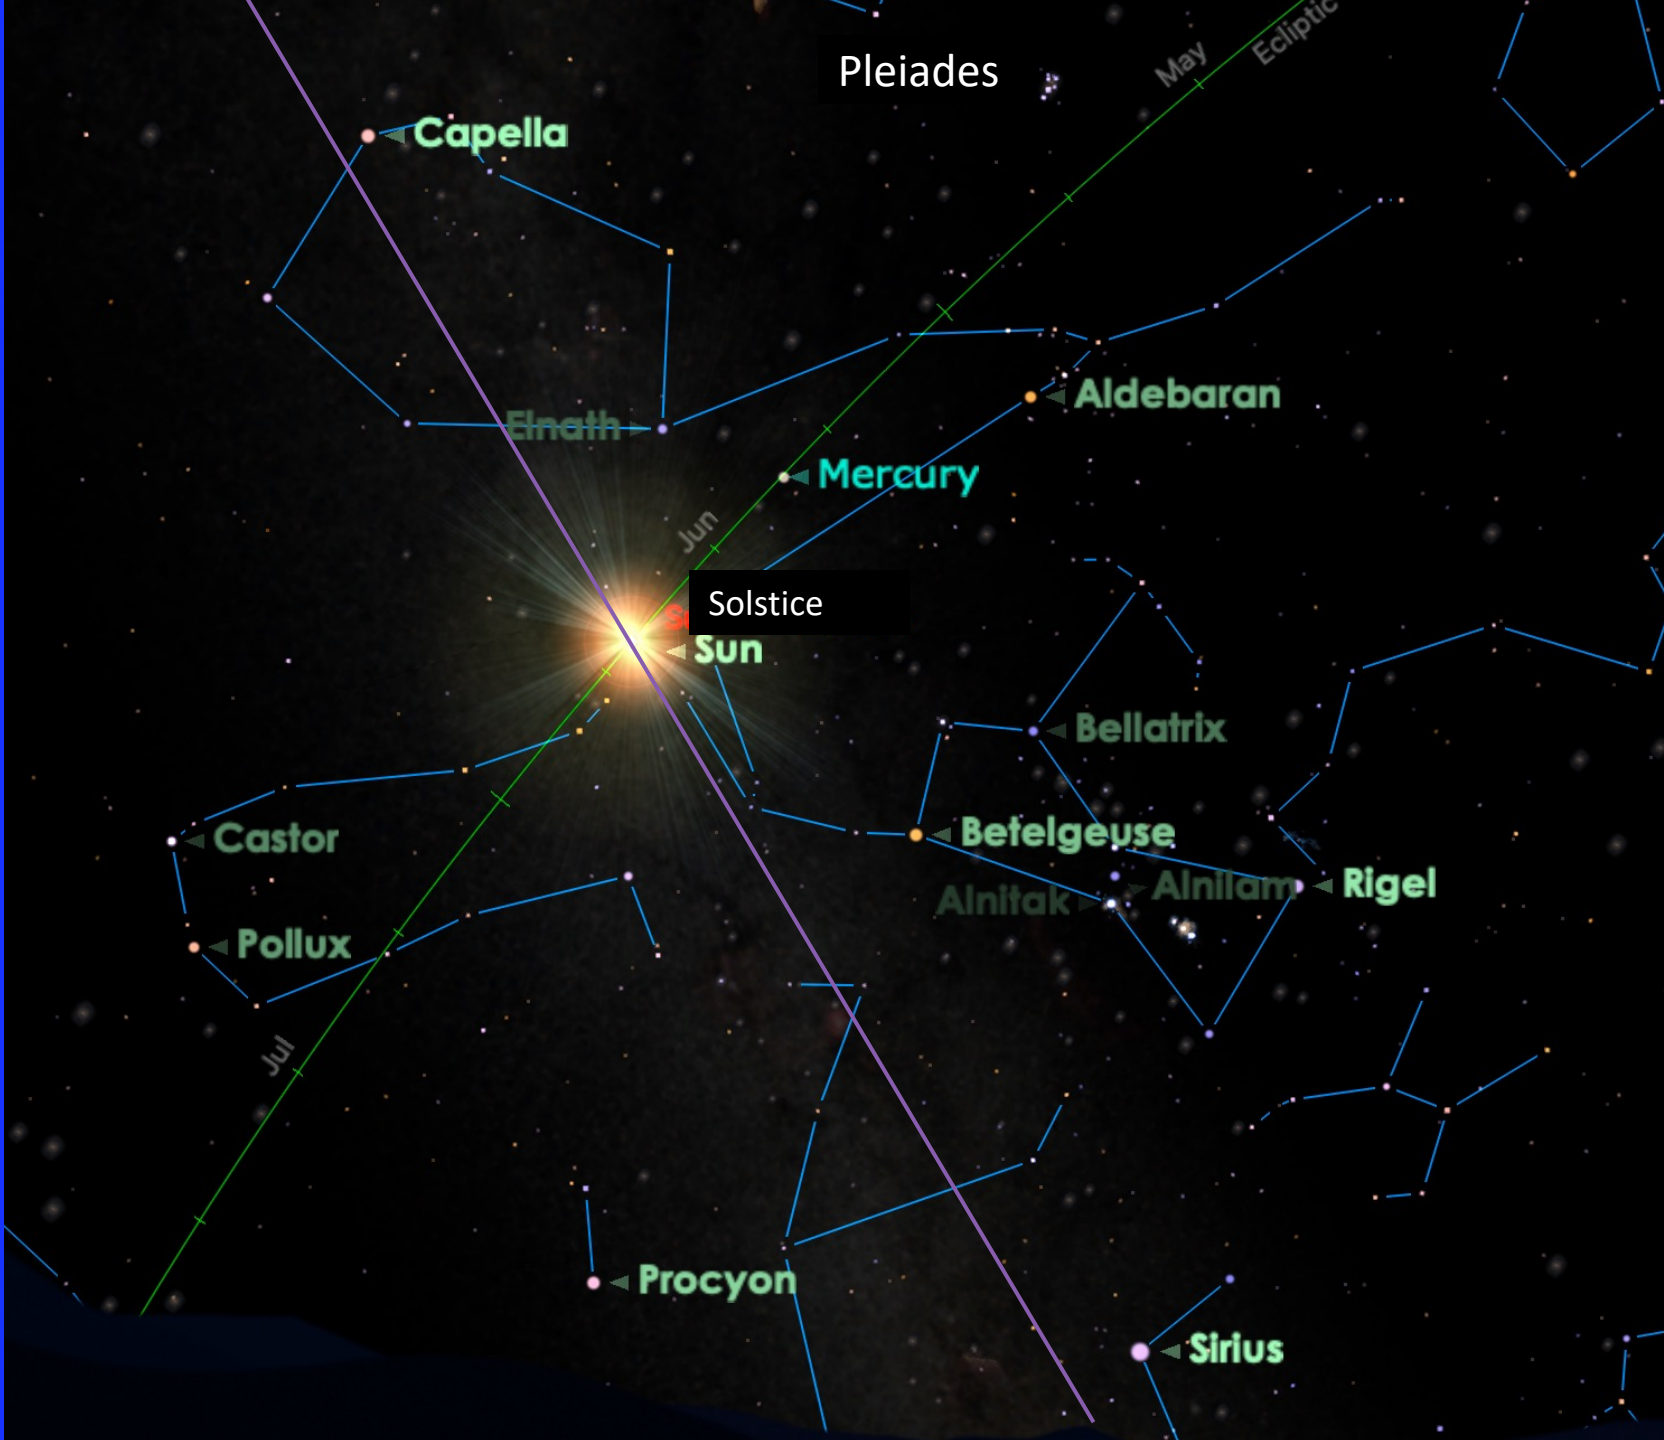

The Sacred Hoop of Stars

The Sacred Hoop Begins with the Pleiades at 29° Taurus and extends To Castor and Pollux around 23° Cancer

The June Solstice Sun is currently rising on the Galactic Cross at the Galactic Edge at 0° Cancer

Additional Visuals of the Sacred Hoop
With Venus and Mars passing through

Directly Above is showing
Moon and Venus on April 22, 2023

To the left Venus is beside Aldebaran
and Mars is Above Sirius
Both are zodiacally aligned with these stars

The Sacred Hoop
Begins at 29° Taurus
and extends
to 23° Cancer

Center point is 0° Cancer
or the June Solstice
Seasonal point

June 22, 2023
Sun rising on the
Galactic Cross at the
June Solstice at the
Galactic Edge