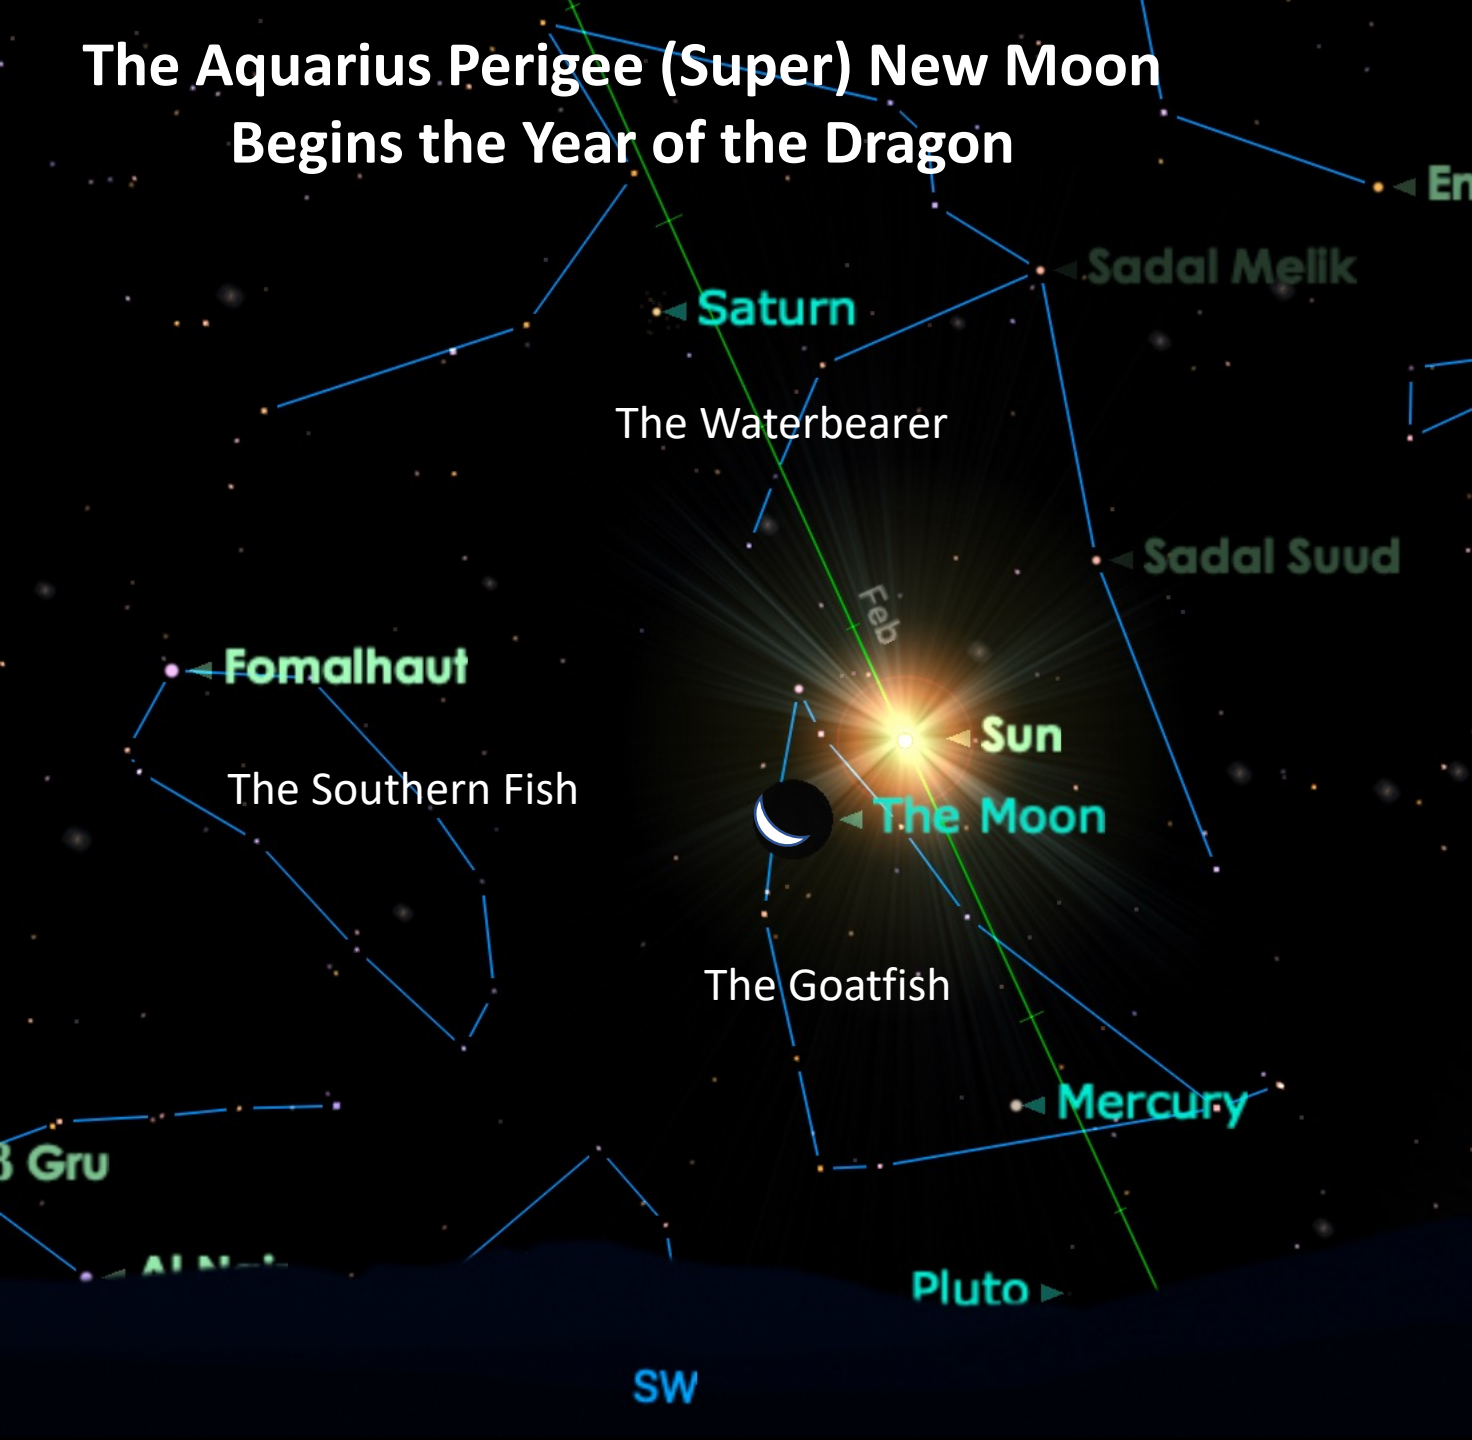

Q & A followed by Connection Groups

Imbolc Cross Quarter — Feb 4  
Sun 15° Aquarius

Feb 06, 2024  
6:30 am

Feb 07, 2024  
6:30 am

Feb 08, 2024  
7:15 am

# The Aquarius Perigee (Super) New Moon Begins the Year of the Dragon

## From the Dragon Oracle Cards Guidebook by Diana Cooper

Quan Yin was a great and revered dragon Master who lived for 2000 years in China.

Quan Yin's dragons are the most beautiful, pale luminous pink of the **sacral chakra**. These fifth dimensional pink dragons created special portals for Quan Yin so that she could go through them and rest in the higher Plains. That is why she could be here for so long.