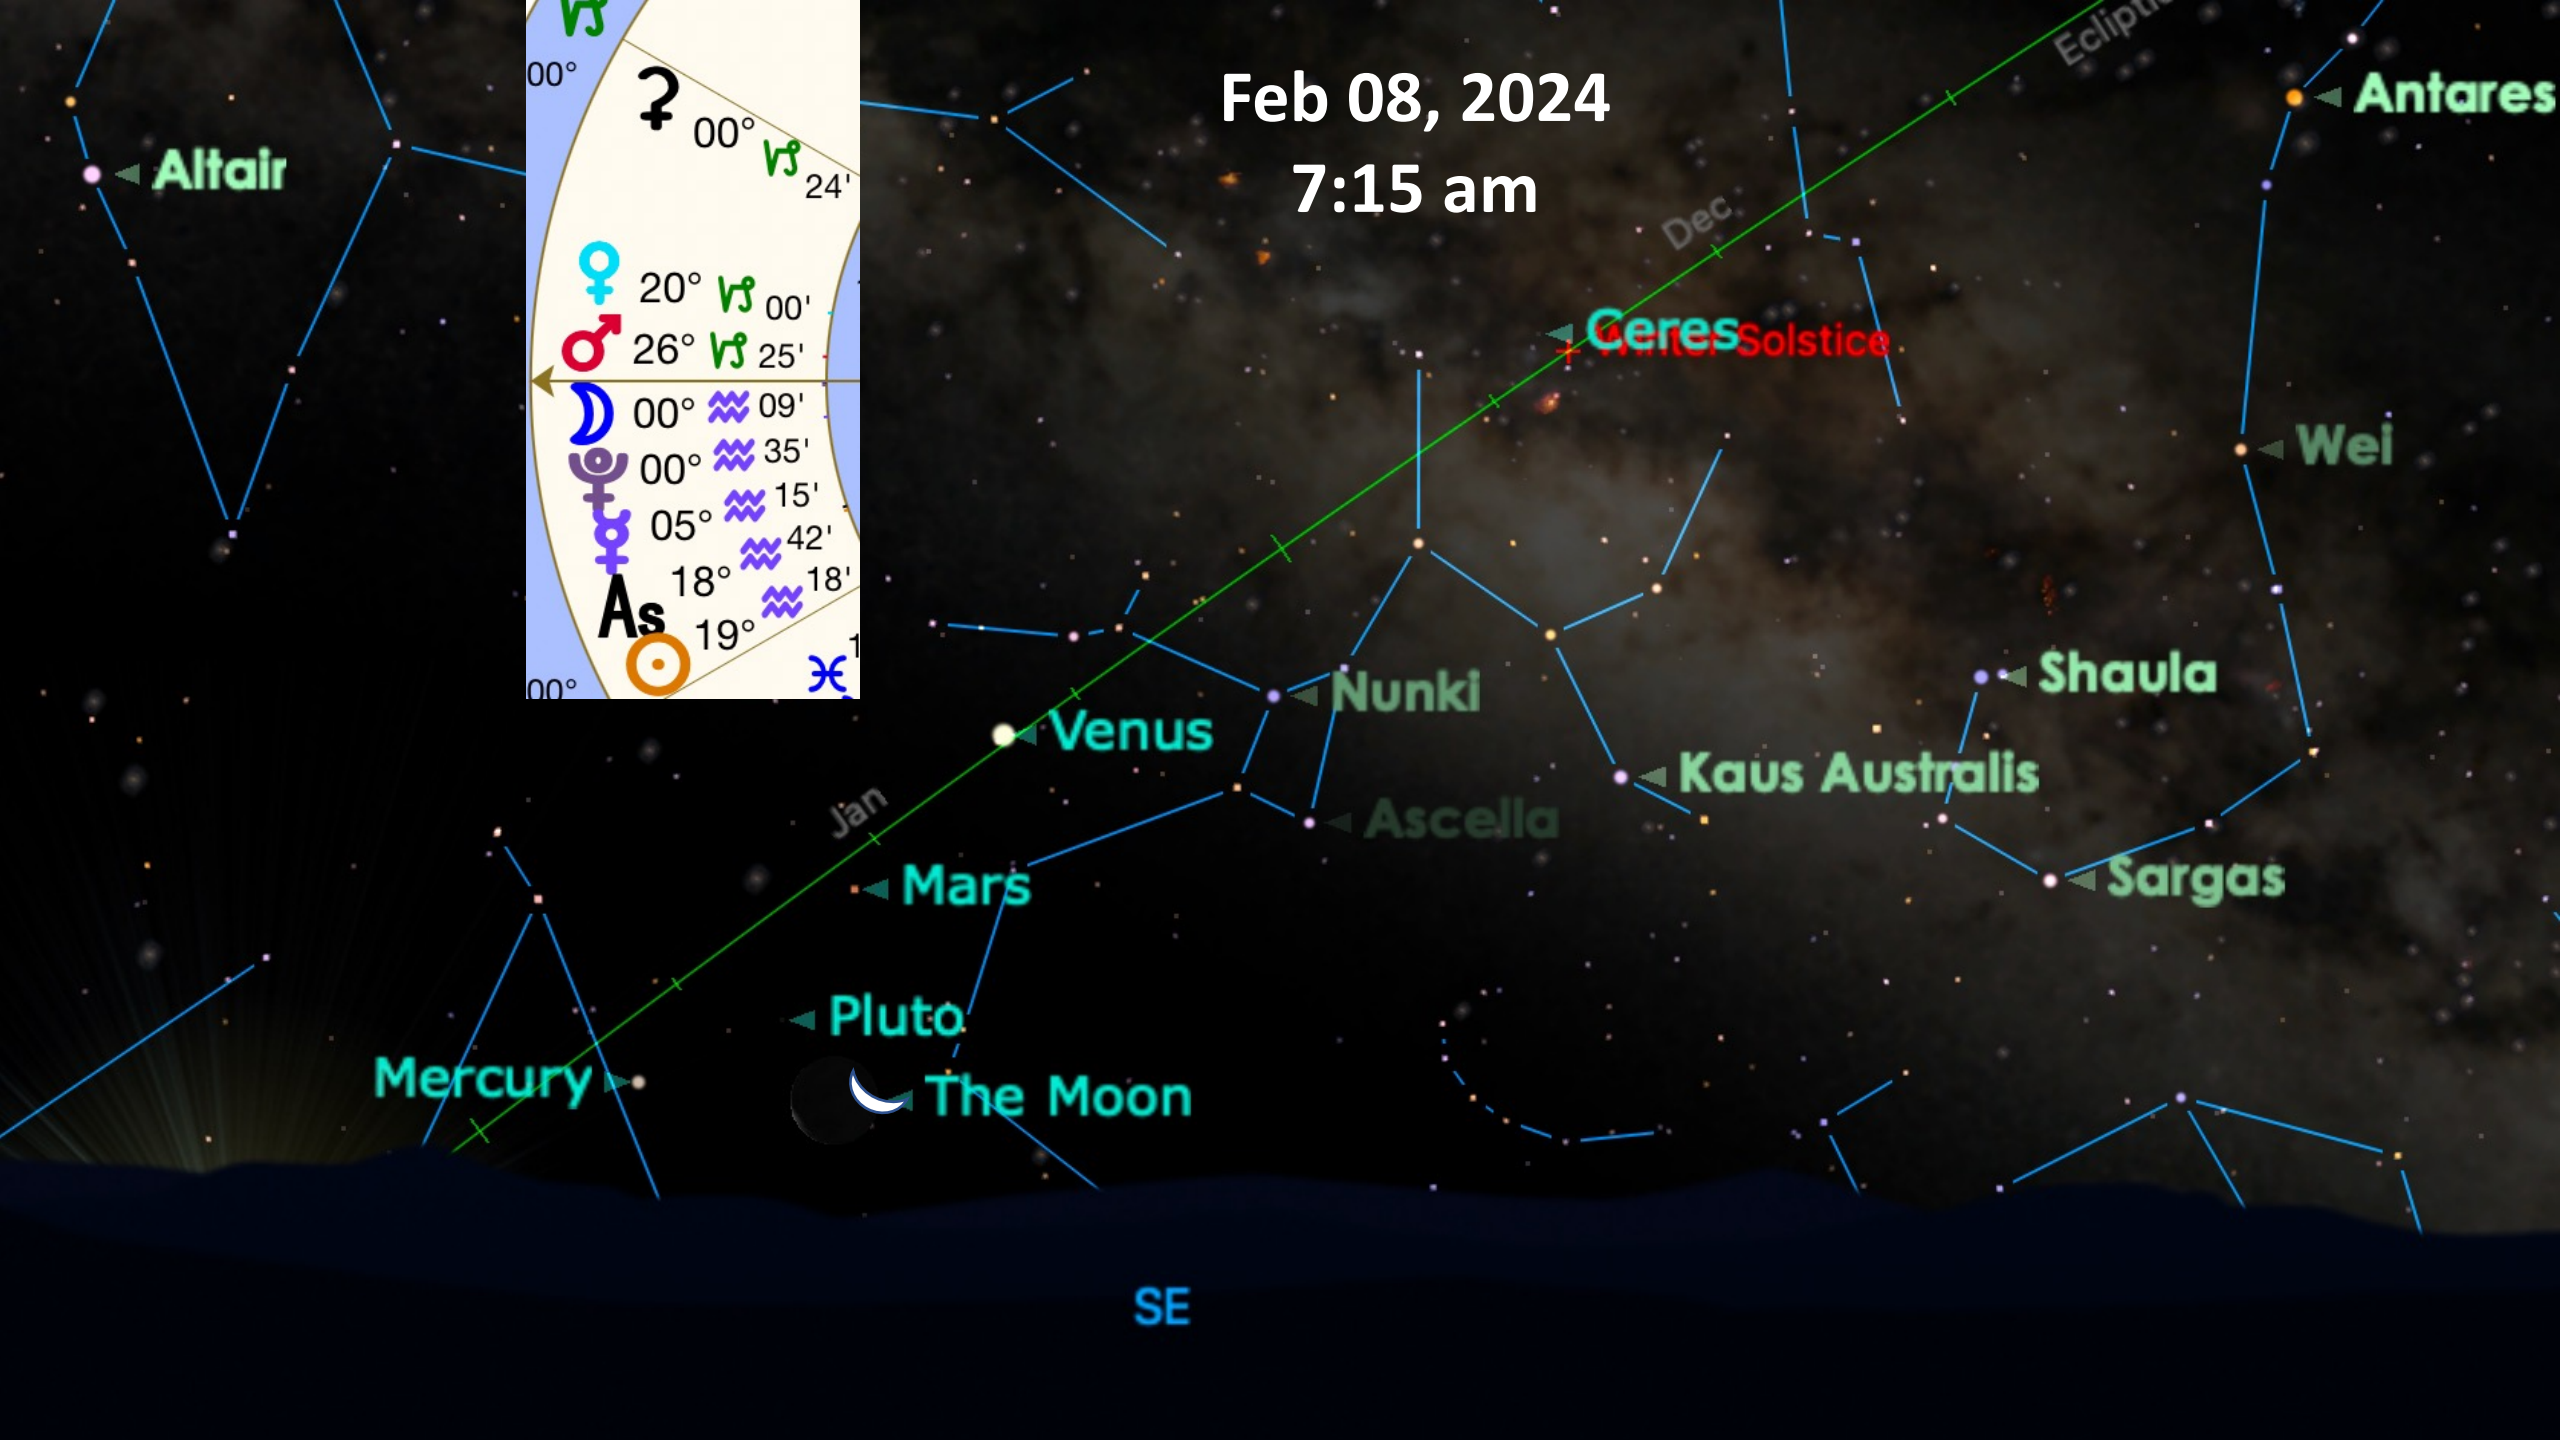

# Overview

Sky Magic

Leo Meta Goddess in Capricorn and Aquarius

Honoring the Queens

Sacral Chakra

Plant Spirit Medicine

Home Play - Deepening Exercises

Ceremonial Magic and Activation

Q & A followed by Connection Groups

Imbolc Cross Quarter — Feb 4  
Sun 15° Aquarius

Feb 06, 2024  
6:30 am

Feb 07, 2024  
6:30 am

Feb 08, 2024  
7:15 am

# The Aquarius Perigee (Super) New Moon Begins the Year of the Dragon

## From the Dragon Oracle Cards Guidebook by Diana Cooper

Quan Yin was a great and revered dragon Master who lived for 2000 years in China.

Quan Yin's dragons are the most beautiful, pale luminous pink of the **sacral chakra**. These fifth dimensional pink dragons created special portals for Quan Yin so that she could go through them and rest in the higher Plains. That is why she could be here for so long.