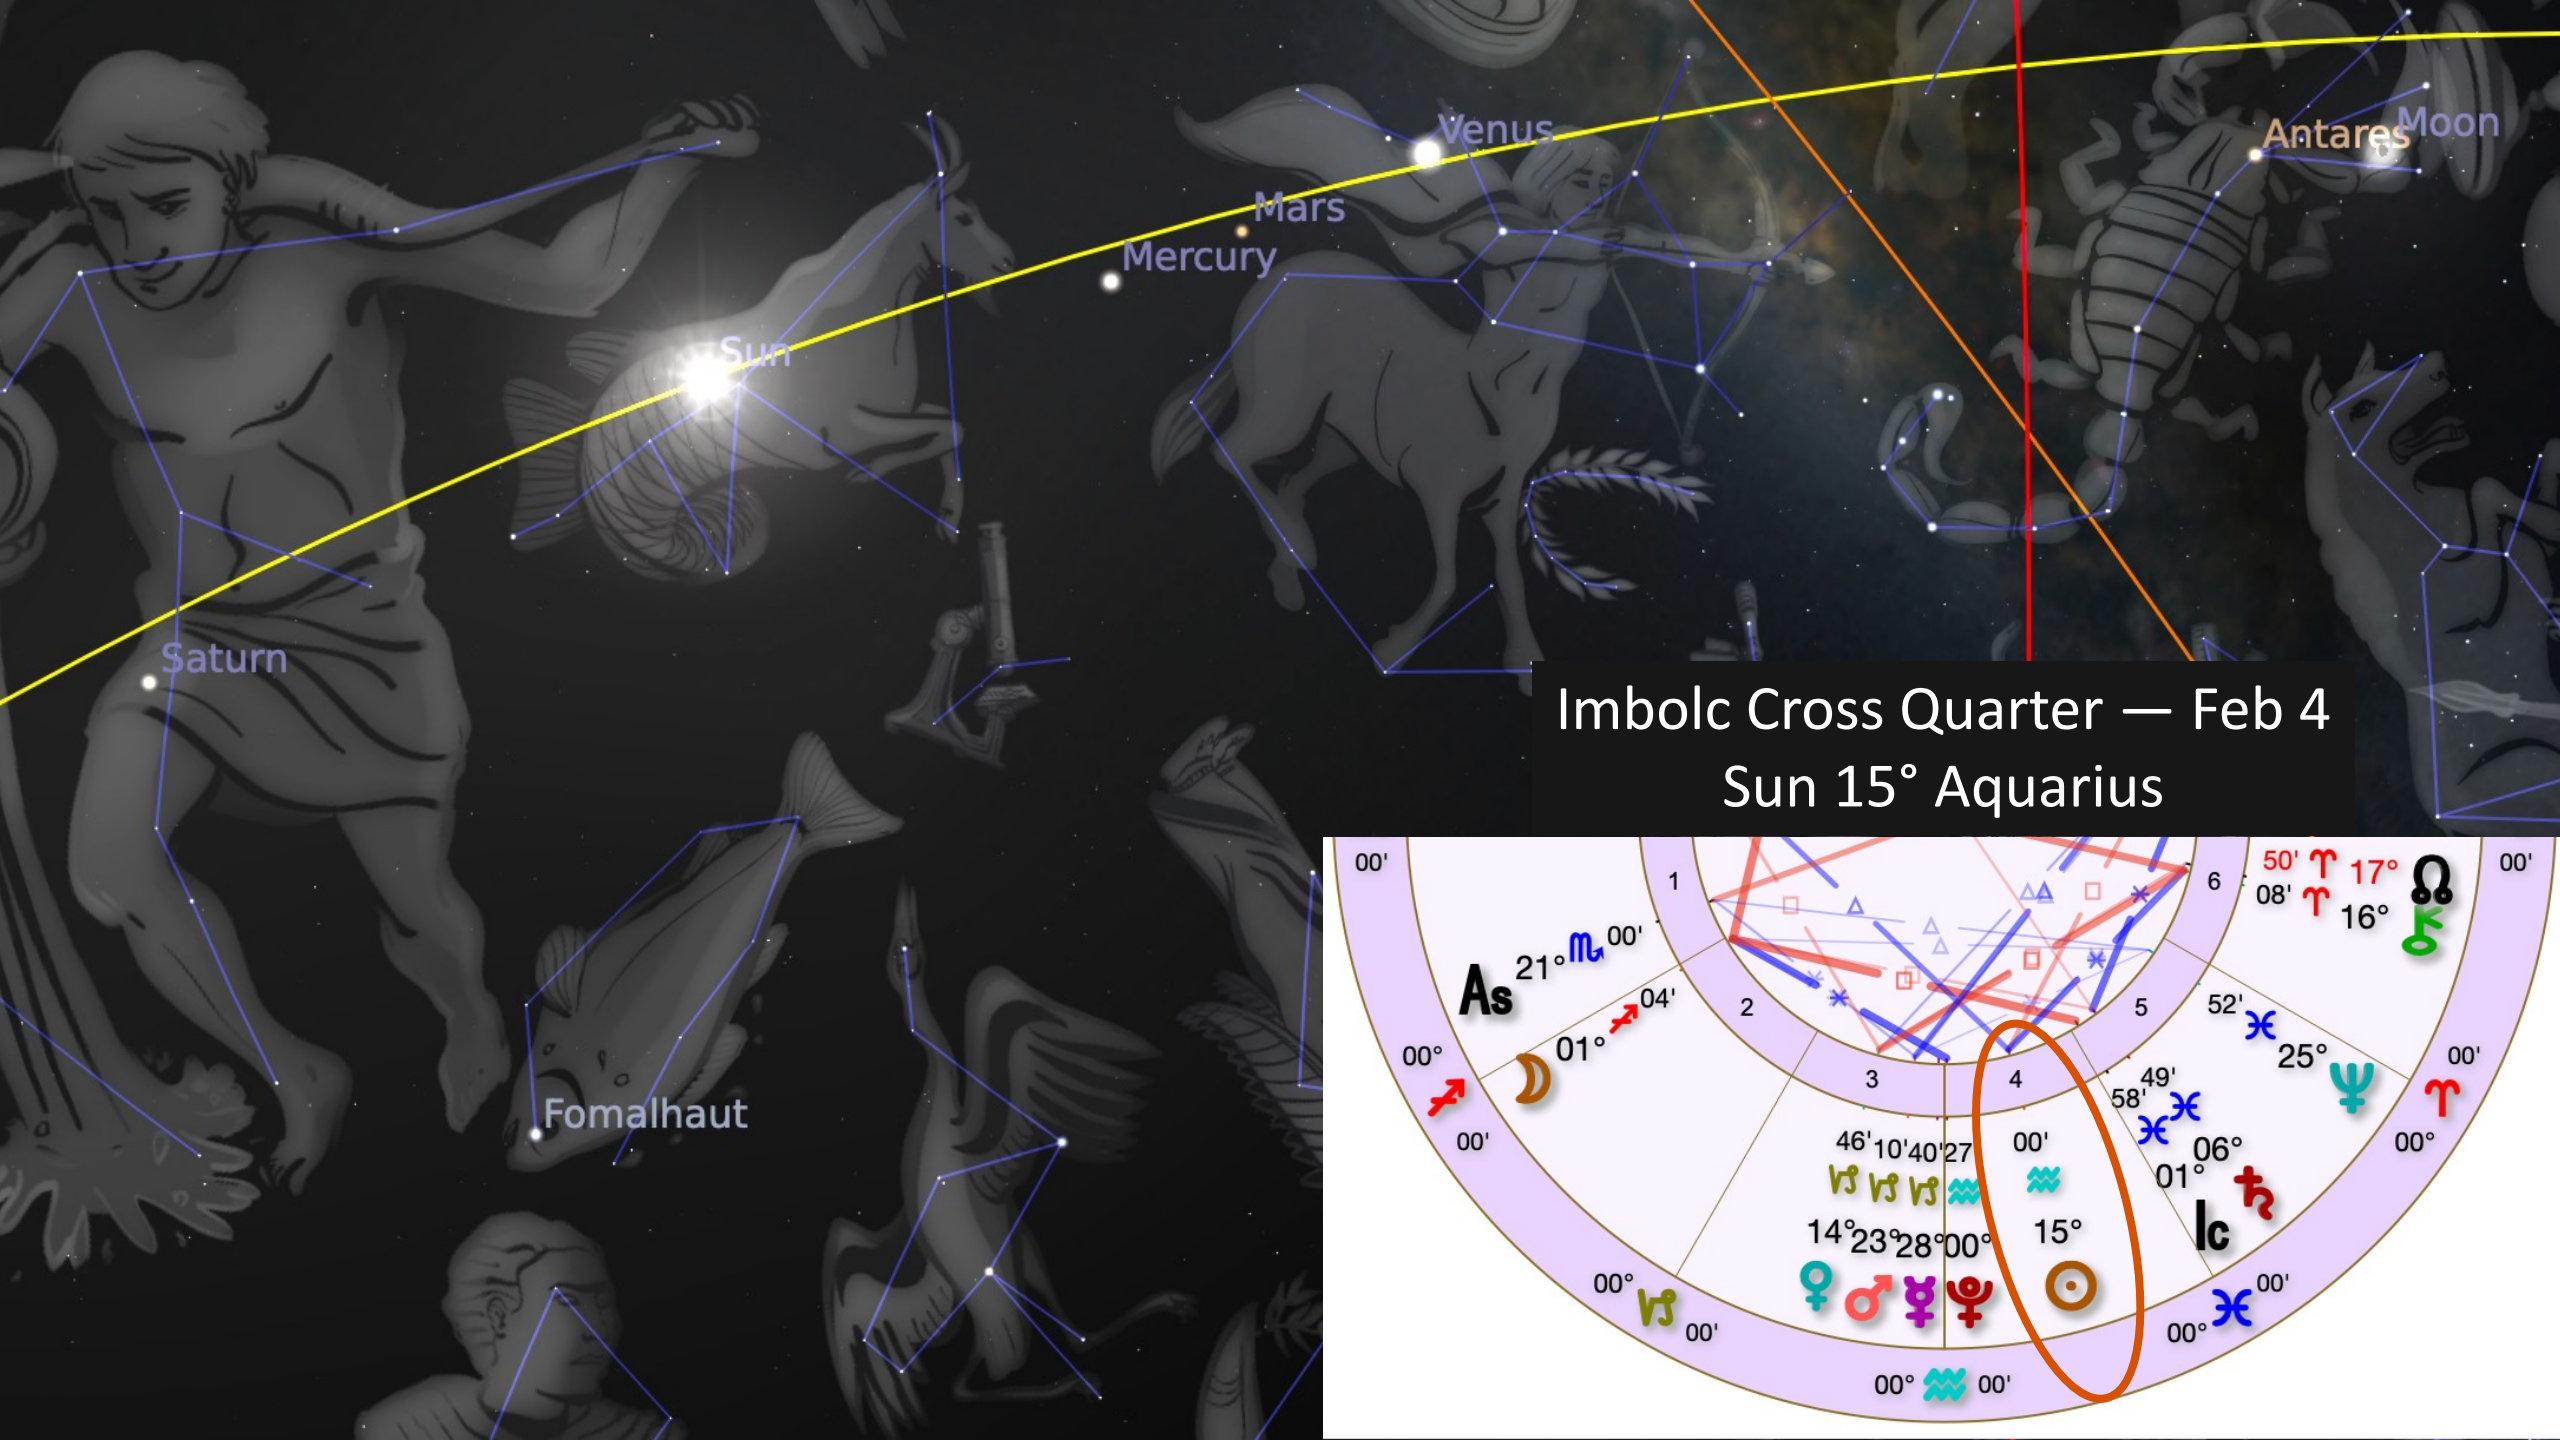

# Overview

Sky Magic

Leo Meta Goddess in Capricorn and Aquarius

Honoring the Queens

Sacral Chakra

Plant Spirit Medicine

Home Play - Deepening Exercises

Ceremonial Magic and Activation

Q & A followed by Connection Groups

Imbolc Cross Quarter — Feb 4  
Sun 15° Aquarius

Feb 06, 2024  
6:30 am

Feb 07, 2024  
6:30 am

Feb 08, 2024  
7:15 am

# The Aquarius Perigee (Super) New Moon Begins the Year of the Dragon

## From the Dragon Oracle Cards Guidebook by Diana Cooper

Quan Yin was a great and revered dragon Master who lived for 2000 years in China.

Quan Yin's dragons are the most beautiful, pale luminous pink of the **sacral chakra**. These fifth dimensional pink dragons created special portals for Quan Yin so that she could go through them and rest in the higher Plains. That is why she could be here for so long.