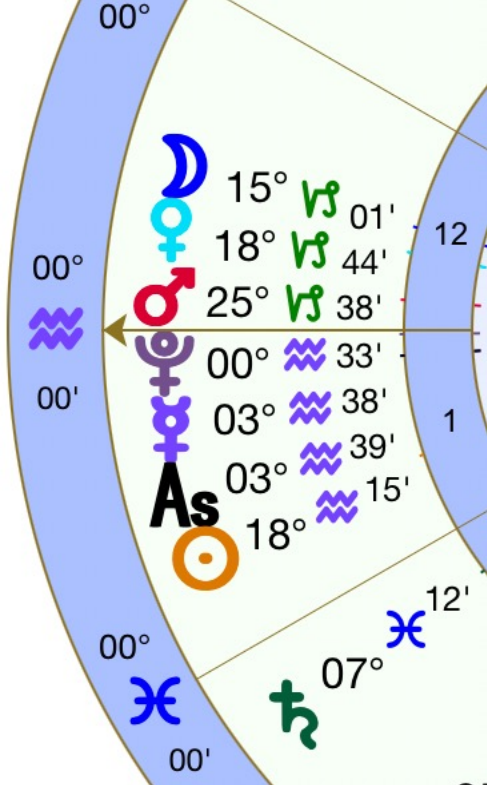

Q & A followed by Connection Groups

Imbolc Cross Quarter — Feb 4  
Sun 15° Aquarius

Feb 06, 2024  
6:30 am

Feb 07, 2024  
6:30 am

Feb 08, 2024  
7:15 am

# The Aquarius Perigee (Super) New Moon Begins the Year of the Dragon