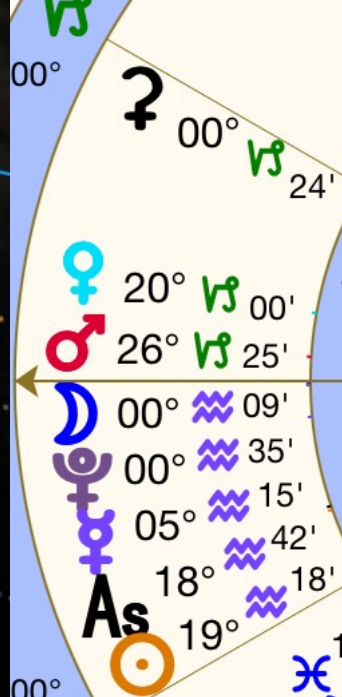

Q & A followed by Connection Groups

Imbolc Cross Quarter — Feb 4  
Sun 15° Aquarius

Feb 06, 2024  
6:30 am

Feb 07, 2024  
6:30 am

Feb 08, 2024  
7:15 am

# The Aquarius Perigee (Super) New Moon Begins the Year of the Dragon