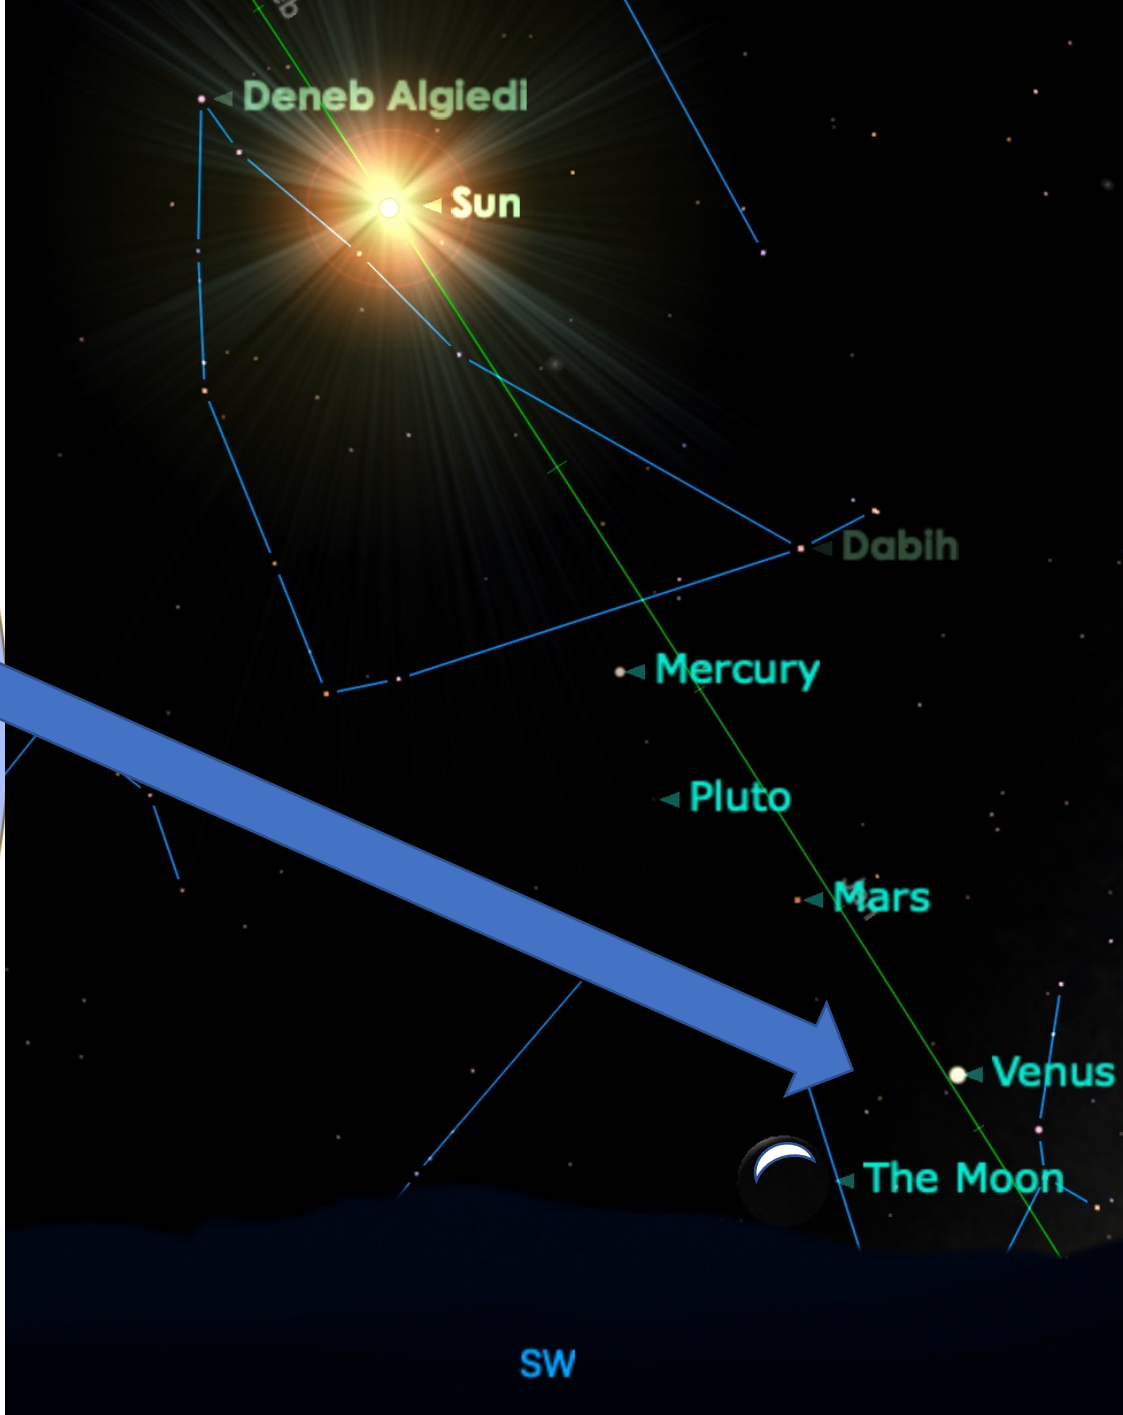

Q & A followed by Connection Groups

Imbolc Cross Quarter — Feb 4  
Sun 15° Aquarius

Feb 06, 2024  
6:30 am

Feb 07, 2024  
6:30 am

Feb 08, 2024  
7:15 am

# The Aquarius Perigee (Super) New Moon Begins the Year of the Dragon