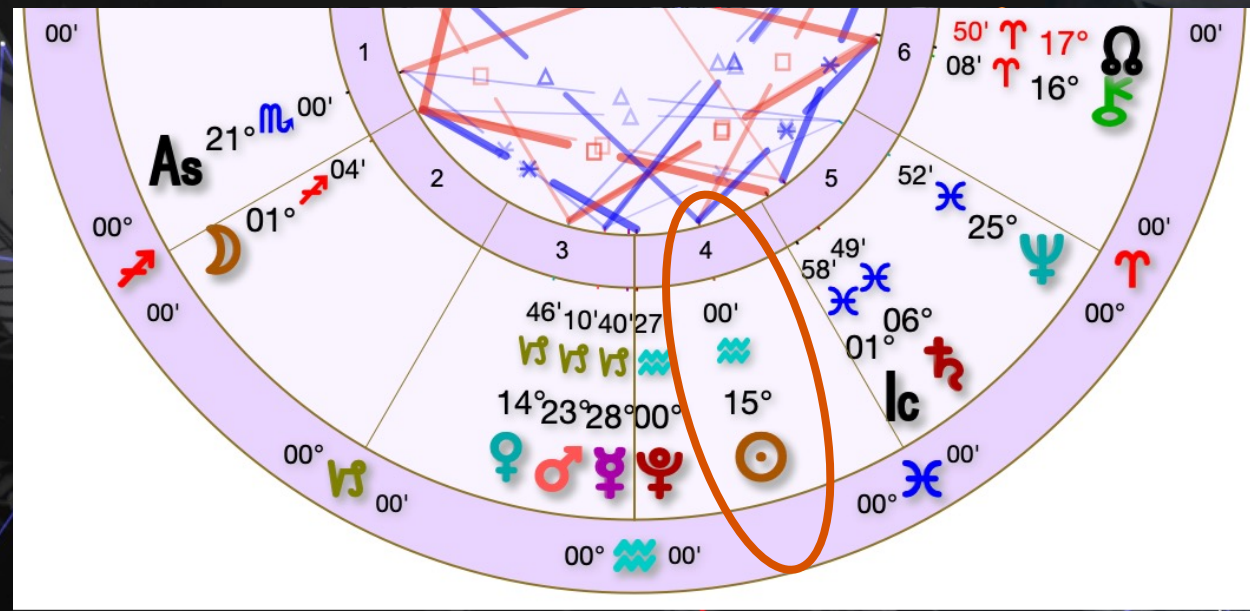

# Overview

Sky Magic

Leo Meta Goddess in Capricorn and Aquarius

Honoring the Queens

Sacral Chakra

Plant Spirit Medicine

Home Play - Deepening Exercises

Ceremonial Magic and Activation

Q & A followed by Connection Groups

Imbolc Cross Quarter — Feb 4  
Sun 15° Aquarius

Feb 06, 2024  
6:30 am

Feb 07, 2024  
6:30 am

Feb 08, 2024  
7:15 am

# The Aquarius Perigee (Super) New Moon Begins the Year of the Dragon