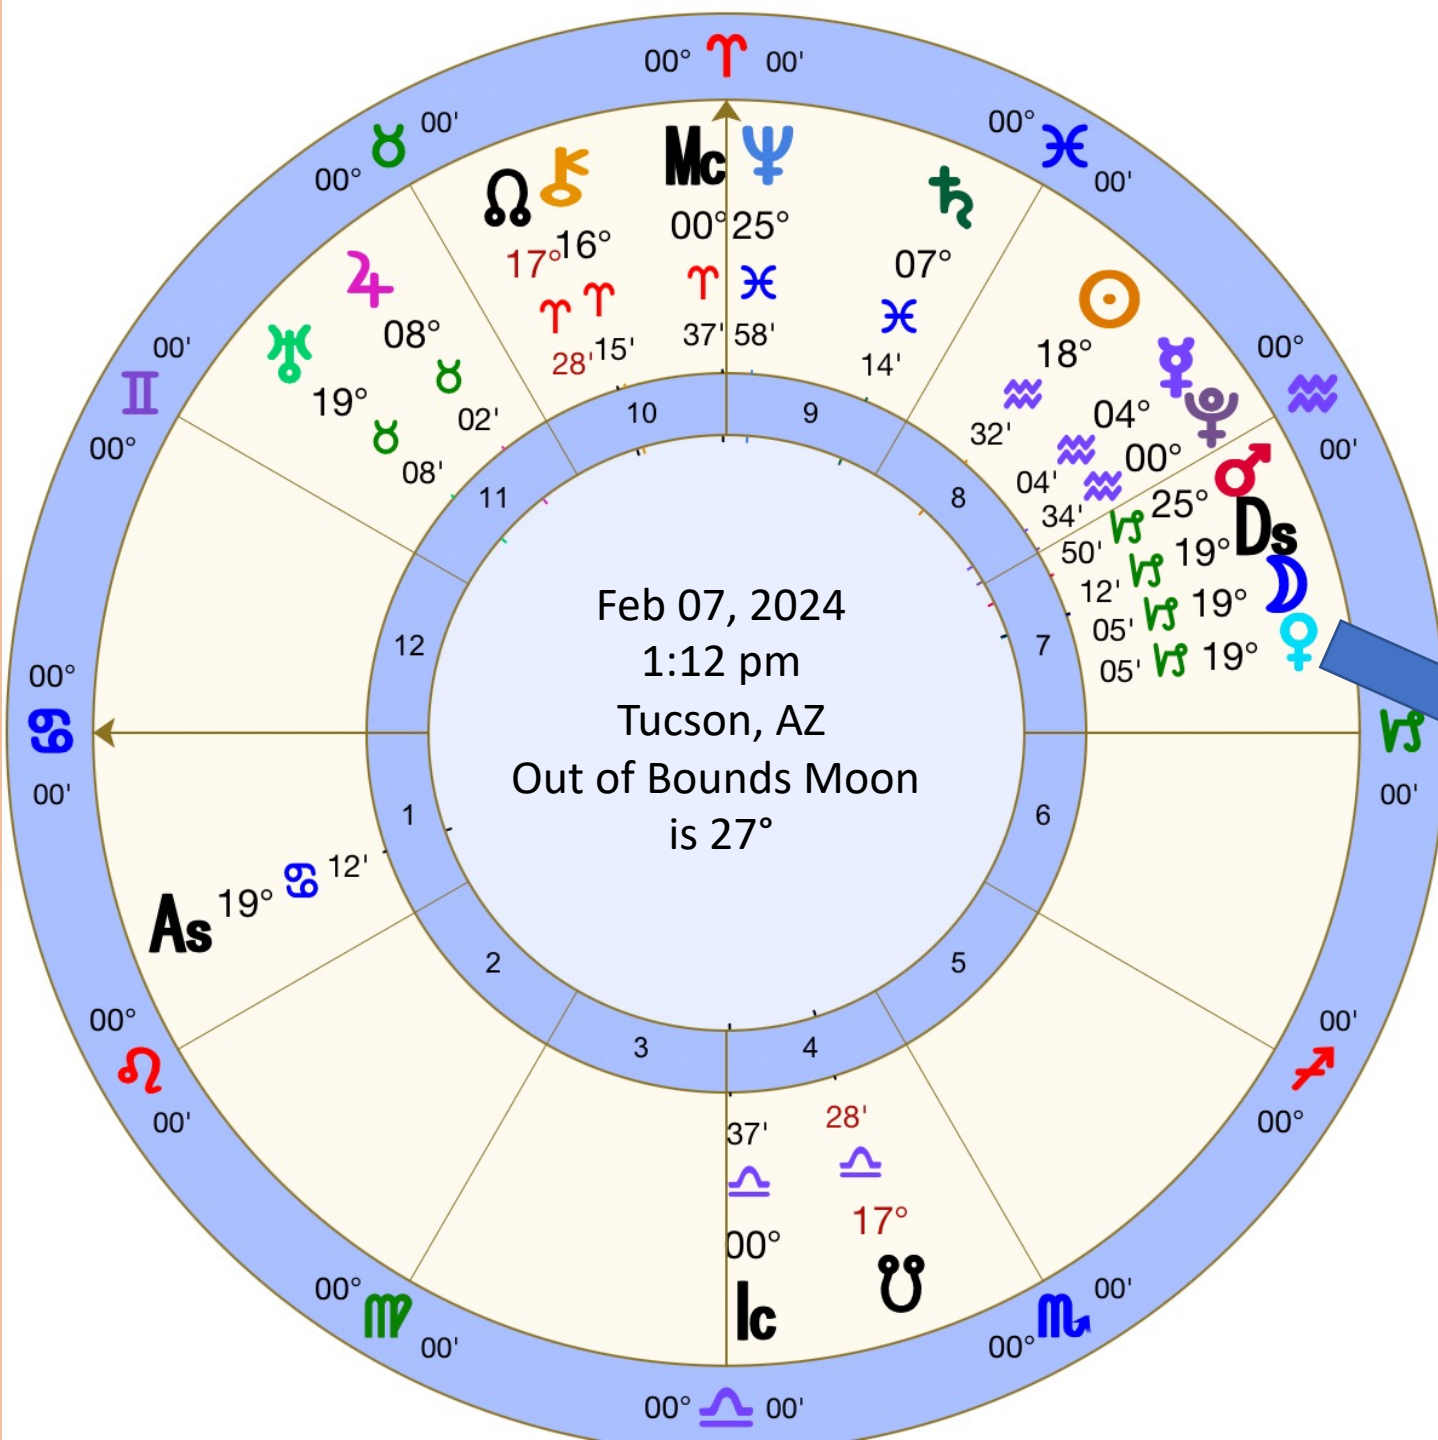

Q & A followed by Connection Groups

Imbolc Cross Quarter — Feb 4  
Sun 15° Aquarius

Feb 06, 2024  
6:30 am

Feb 07, 2024  
6:30 am

Feb 08, 2024  
7:15 am

# The Aquarius Perigee (Super) New Moon Begins the Year of the Dragon