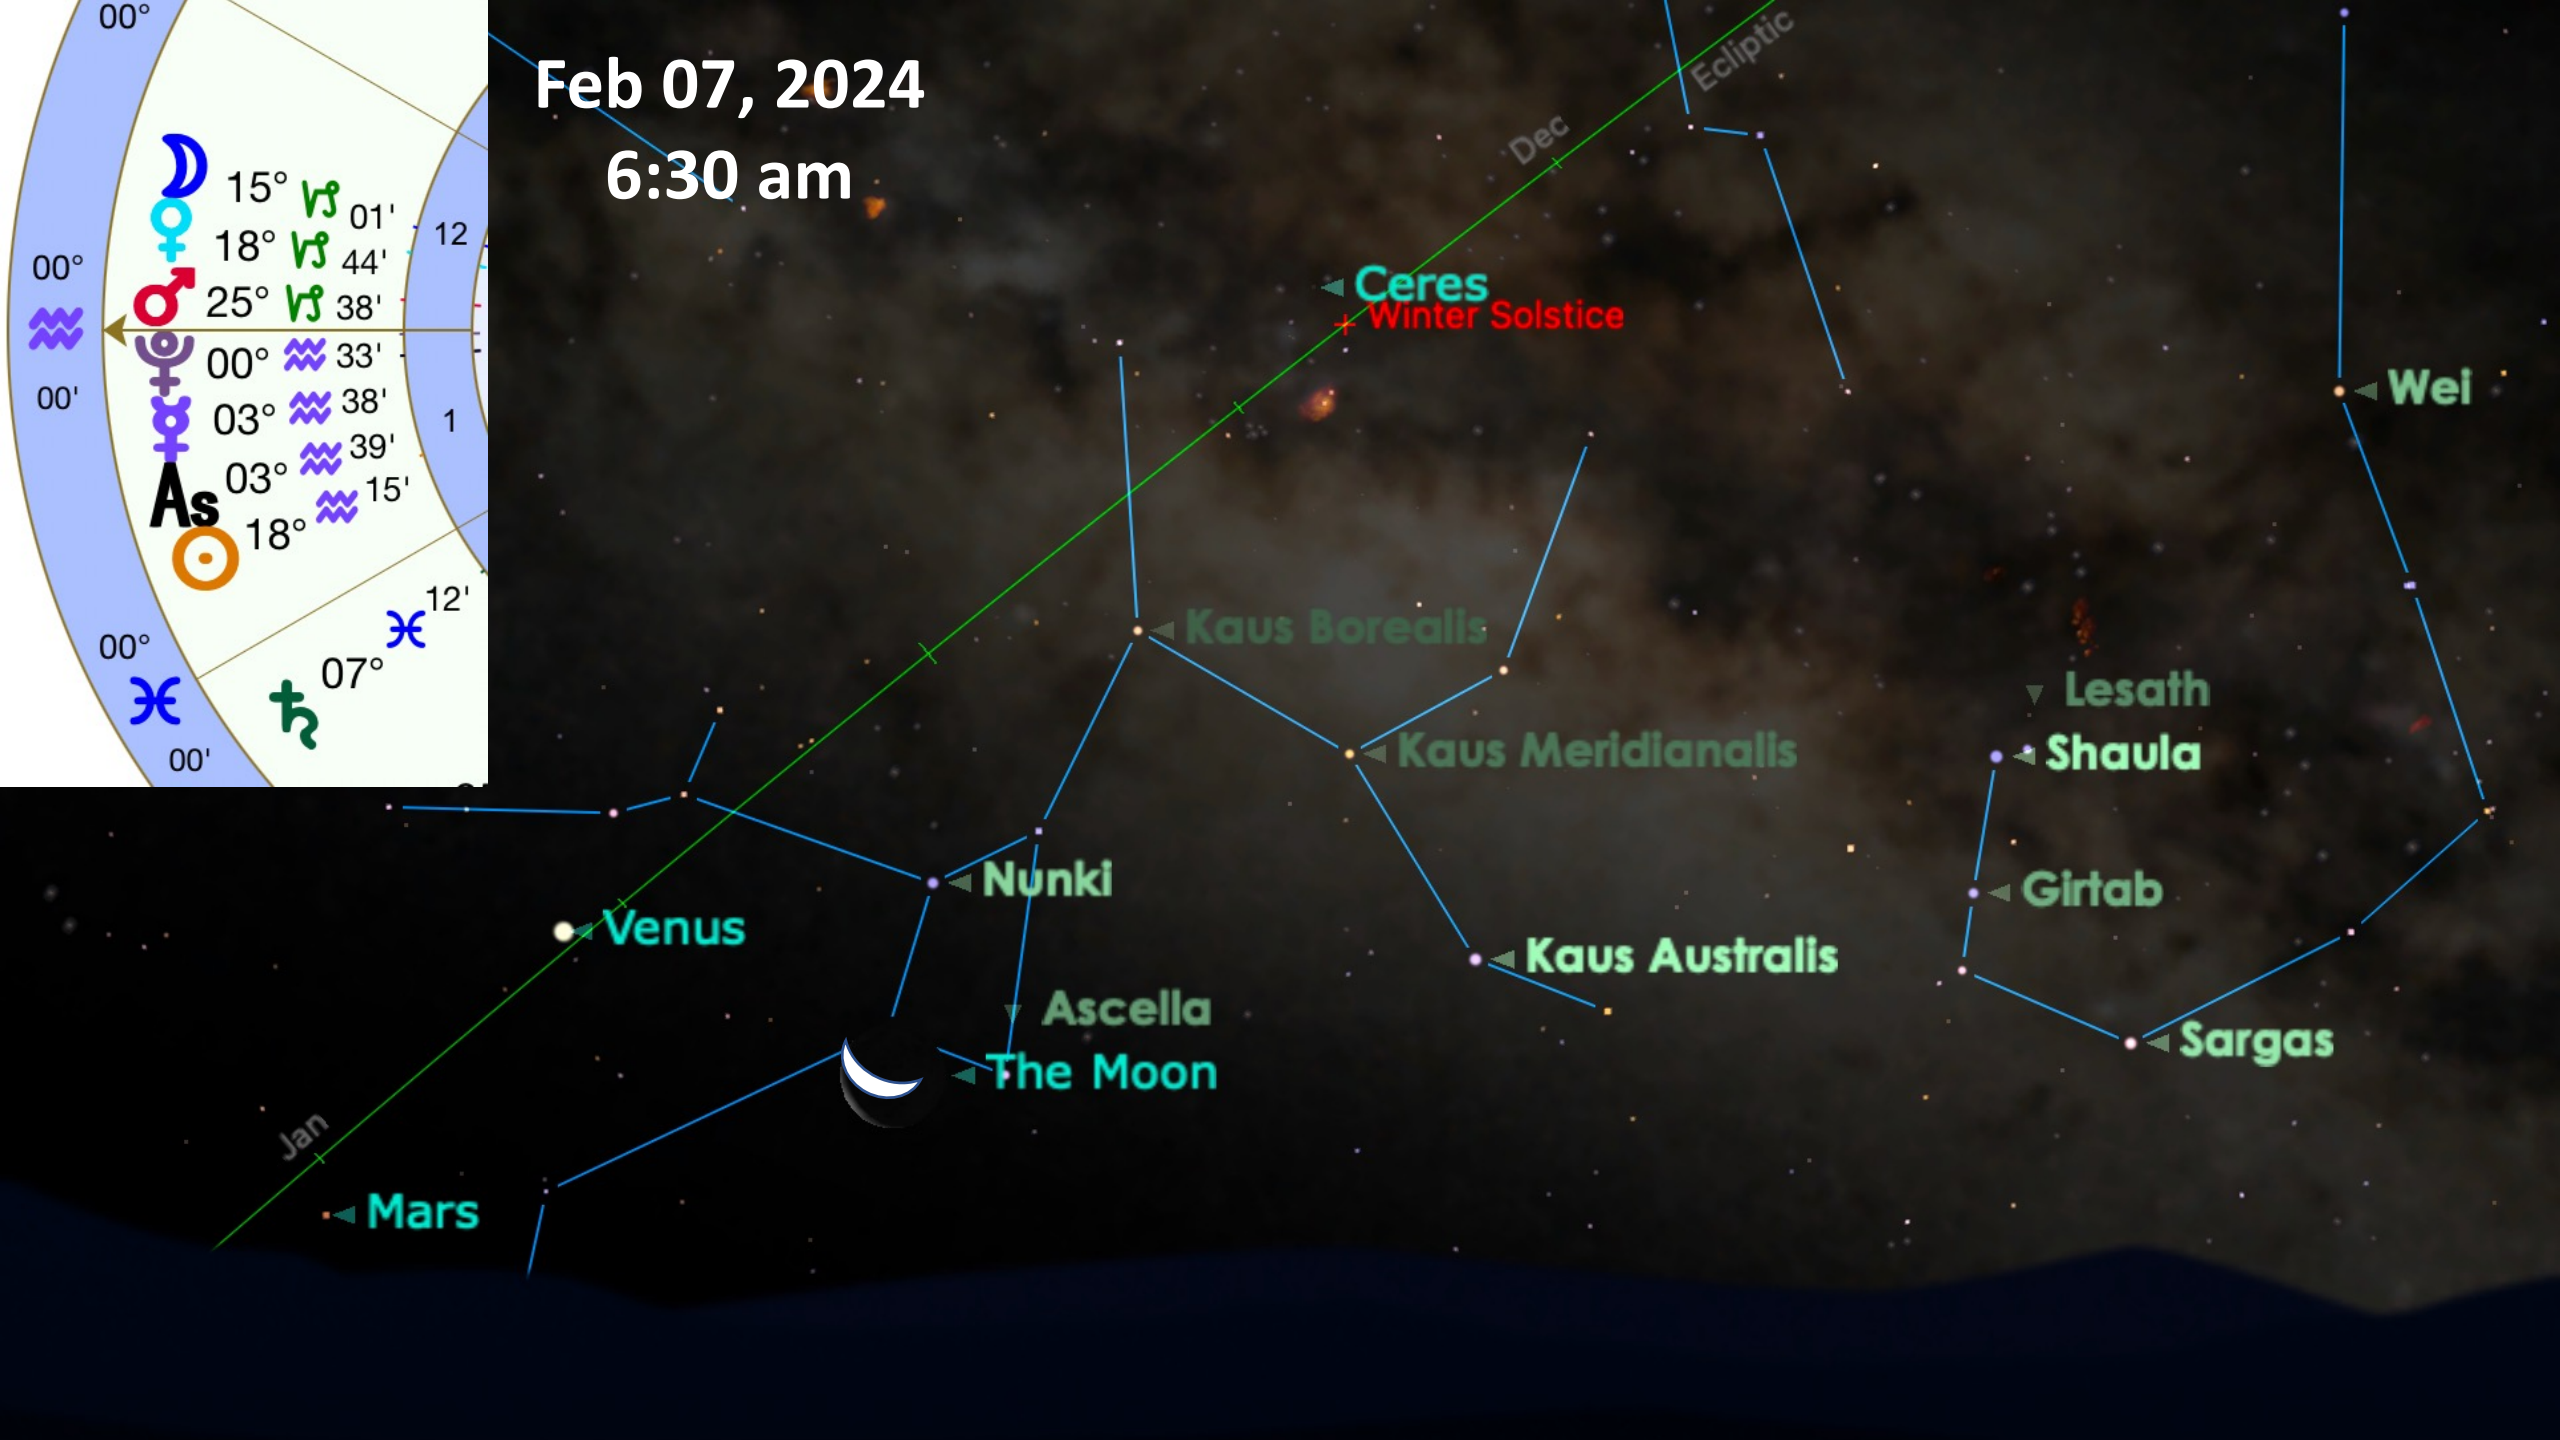

# Overview

Sky Magic

Leo Meta Goddess in Capricorn and Aquarius

Honoring the Queens

Sacral Chakra

Plant Spirit Medicine

Home Play - Deepening Exercises

Ceremonial Magic and Activation

Q & A followed by Connection Groups

Imbolc Cross Quarter — Feb 4  
Sun 15° Aquarius

Feb 06, 2024  
6:30 am

Feb 07, 2024  
6:30 am

Feb 08, 2024  
7:15 am

# The Aquarius Perigee (Super) New Moon Begins the Year of the Dragon

## From the Dragon Oracle Cards Guidebook by Diana Cooper

Quan Yin was a great and revered dragon Master who lived for 2000 years in China.

Quan Yin's dragons are the most beautiful, pale luminous pink of the **sacral chakra**. These fifth dimensional pink dragons created special portals for Quan Yin so that she could go through them and rest in the higher Plains. That is why she could be here for so long.