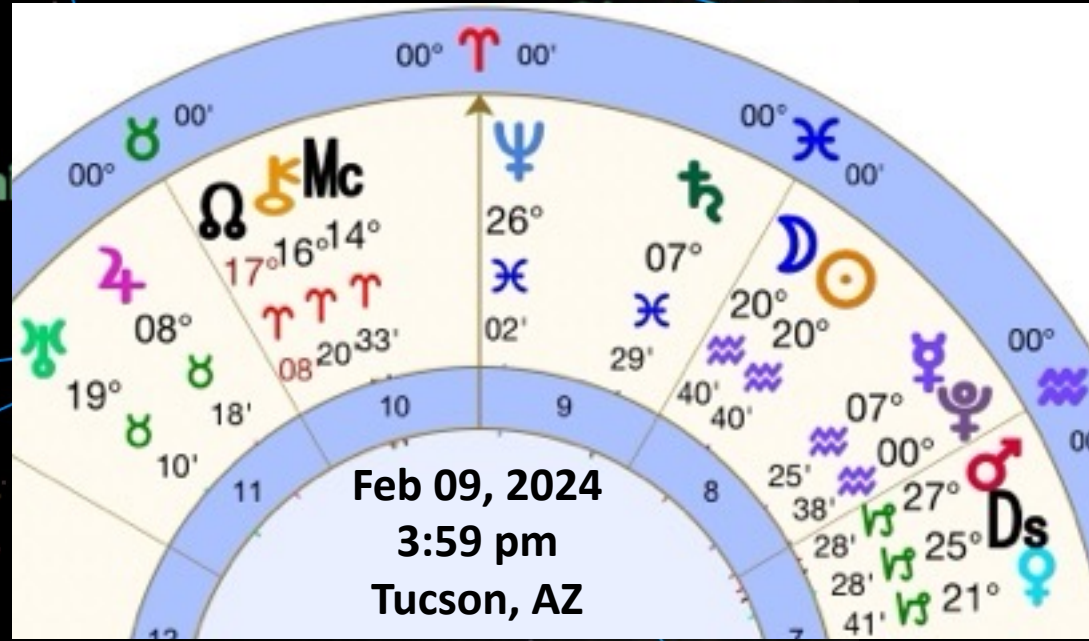

Q & A followed by Connection Groups

Imbolc Cross Quarter — Feb 4  
Sun 15° Aquarius

Feb 06, 2024  
6:30 am

Feb 07, 2024  
6:30 am

Feb 08, 2024  
7:15 am

# The Aquarius Perigee (Super) New Moon Begins the Year of the Dragon