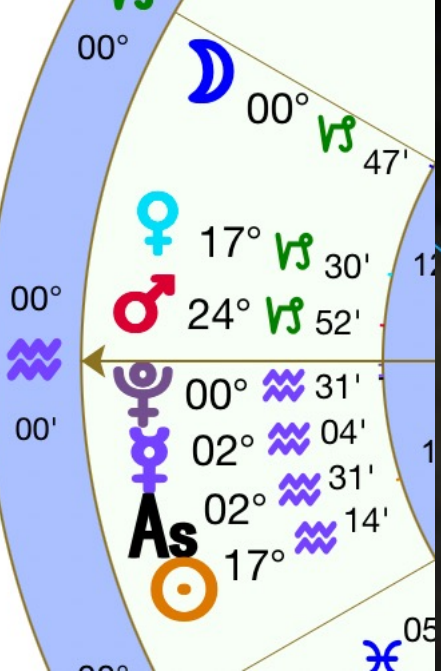

Q & A followed by Connection Groups

Imbolc Cross Quarter — Feb 4  
Sun 15° Aquarius

Feb 06, 2024  
6:30 am

Feb 07, 2024  
6:30 am

Feb 08, 2024  
7:15 am

# The Aquarius Perigee (Super) New Moon Begins the Year of the Dragon