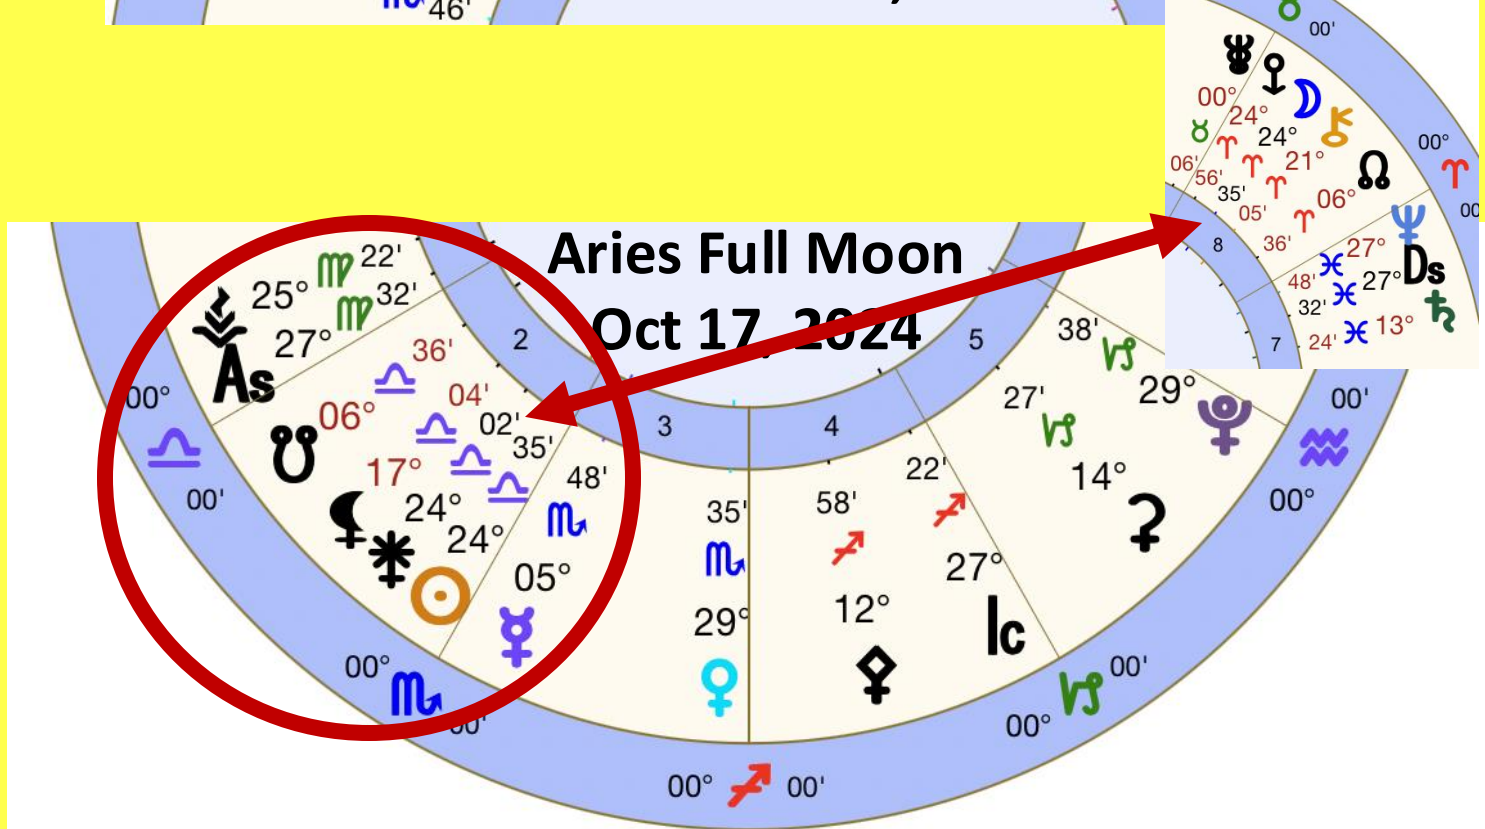

She Asks....What is your Heart Dreaming?
What do you Wish to weave into your life?
What does your Soul wish to create?

Black Moon Lilith is a location mirroring Earth's location where the lunar apogee (or Moon furthest from the Earth) is located and is nearly opposite the Moon at perigee. Hence why this Apogee New Moon Eclipse is so connected to this Dark Moon.

Black Moon Lilith is said to represent:
 Our deepest most repressed desires that yearn to be expressed.

It is where the darkest parts of ourselves, the parts we're most often afraid to acknowledge or where we feel criticized or misunderstood, is located.

Black Moon Lilith In Libra Teaches us how to find balance within and with others when we are willing to embrace and transform our shadow.

Oct 4, 2024 around 6 pm PDT - Moon approaching Venus

The Moon is passing 3°00' to the south of Venus. The Moon is 3 days old since the New Moon. Venus is with the star Zuben Elgenubi marking one of the pans of the Scales constellation.

Oct 5, 2024 around 6:00 pm PDT - Moon just passed Venus
More on the Star [Zuben Elgenubi](#)

Oct 6, 2024 around 6 pm PDT

October 2024 Evenings Looking Southwest

Antares

Oct 6

Oct 5

Venus

SW