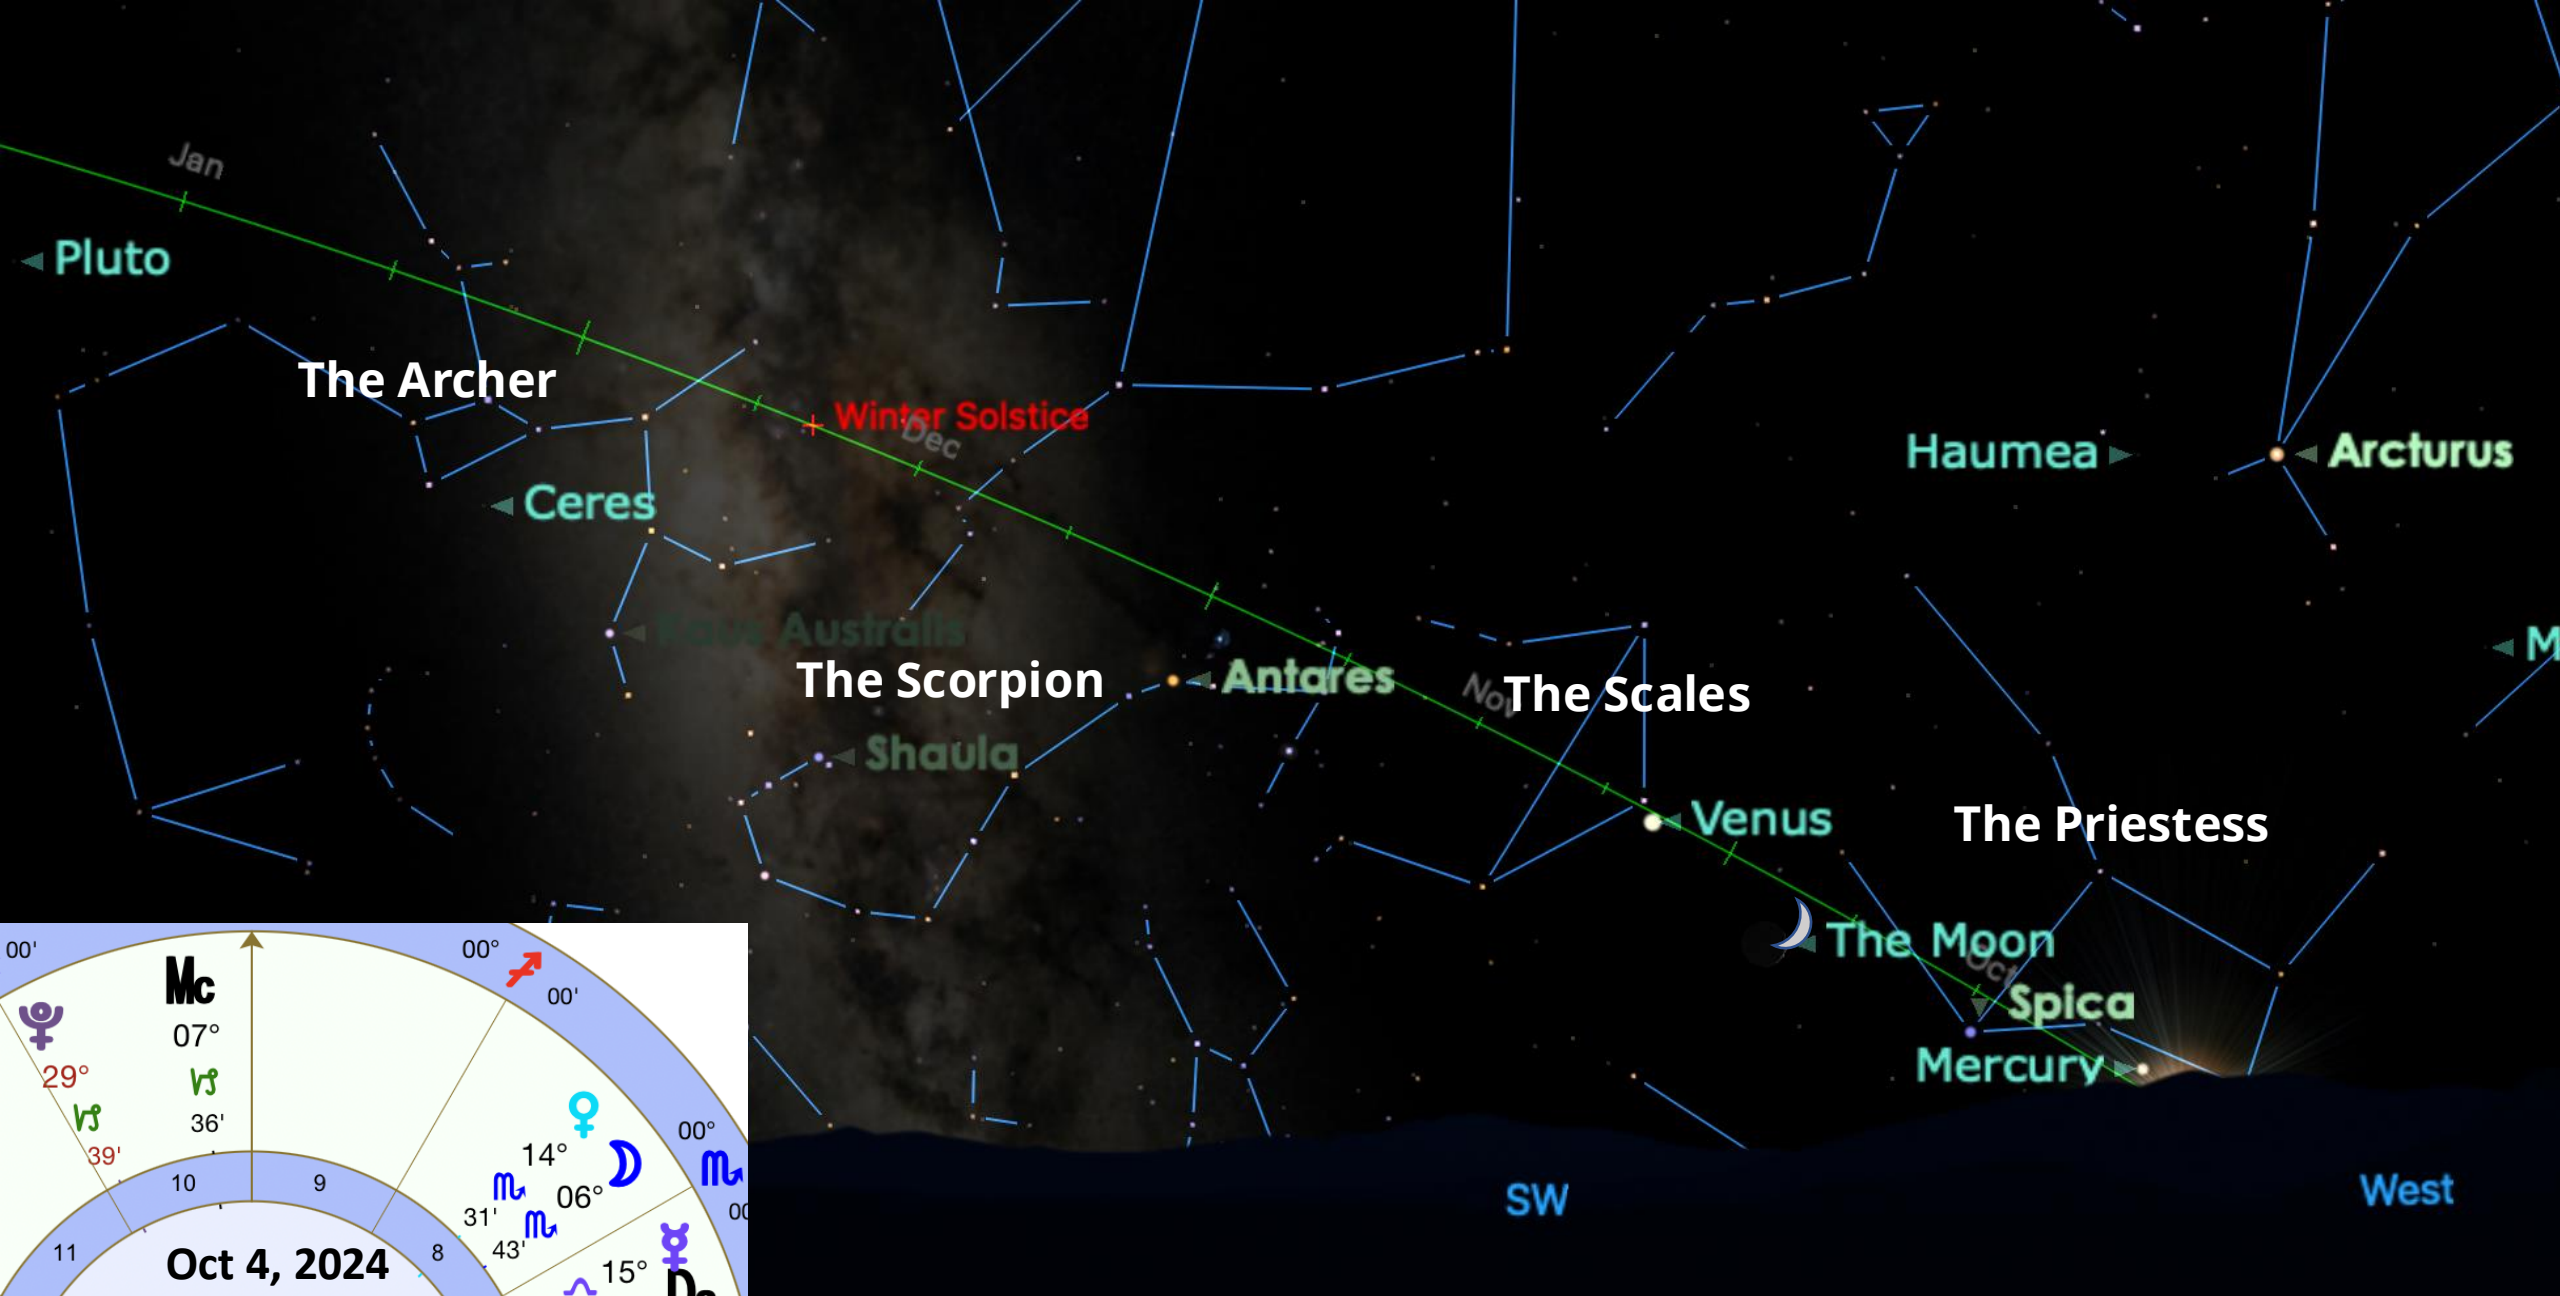

She Asks....What is your Heart Dreaming?
What do you Wish to weave into your life?
What does your Soul wish to create?

Black Moon Lilith is a location mirroring Earth's location where the lunar apogee (or Moon furthest from the Earth) is located and is nearly opposite the Moon at perigee. Hence why this Apogee New Moon Eclipse is so connected to this Dark Moon.

Black Moon Lilith is said to represent:
 Our deepest most repressed desires that yearn to be expressed.

It is where the darkest parts of ourselves, the parts we're most often afraid to acknowledge or where we feel criticized or misunderstood, is located.

Black Moon Lilith In Libra Teaches us how to find balance within and with others when we are willing to embrace and transform our shadow.

Oct 4, 2024 around 6 pm PDT - Moon approaching Venus

The Moon is passing 3°00' to the south of Venus. The Moon is 3 days old since the New Moon. Venus is with the star Zuben Elgenubi marking one of the pans of the Scales constellation.

Oct 5, 2024 around 6:00 pm PDT - Moon just passed Venus
More on the Star [Zuben Elgenubi](#)

Oct 6, 2024 around 6 pm PDT

October 2024 Evenings Looking Southwest

Antares

Oct 6

Oct 5

Venus

SW