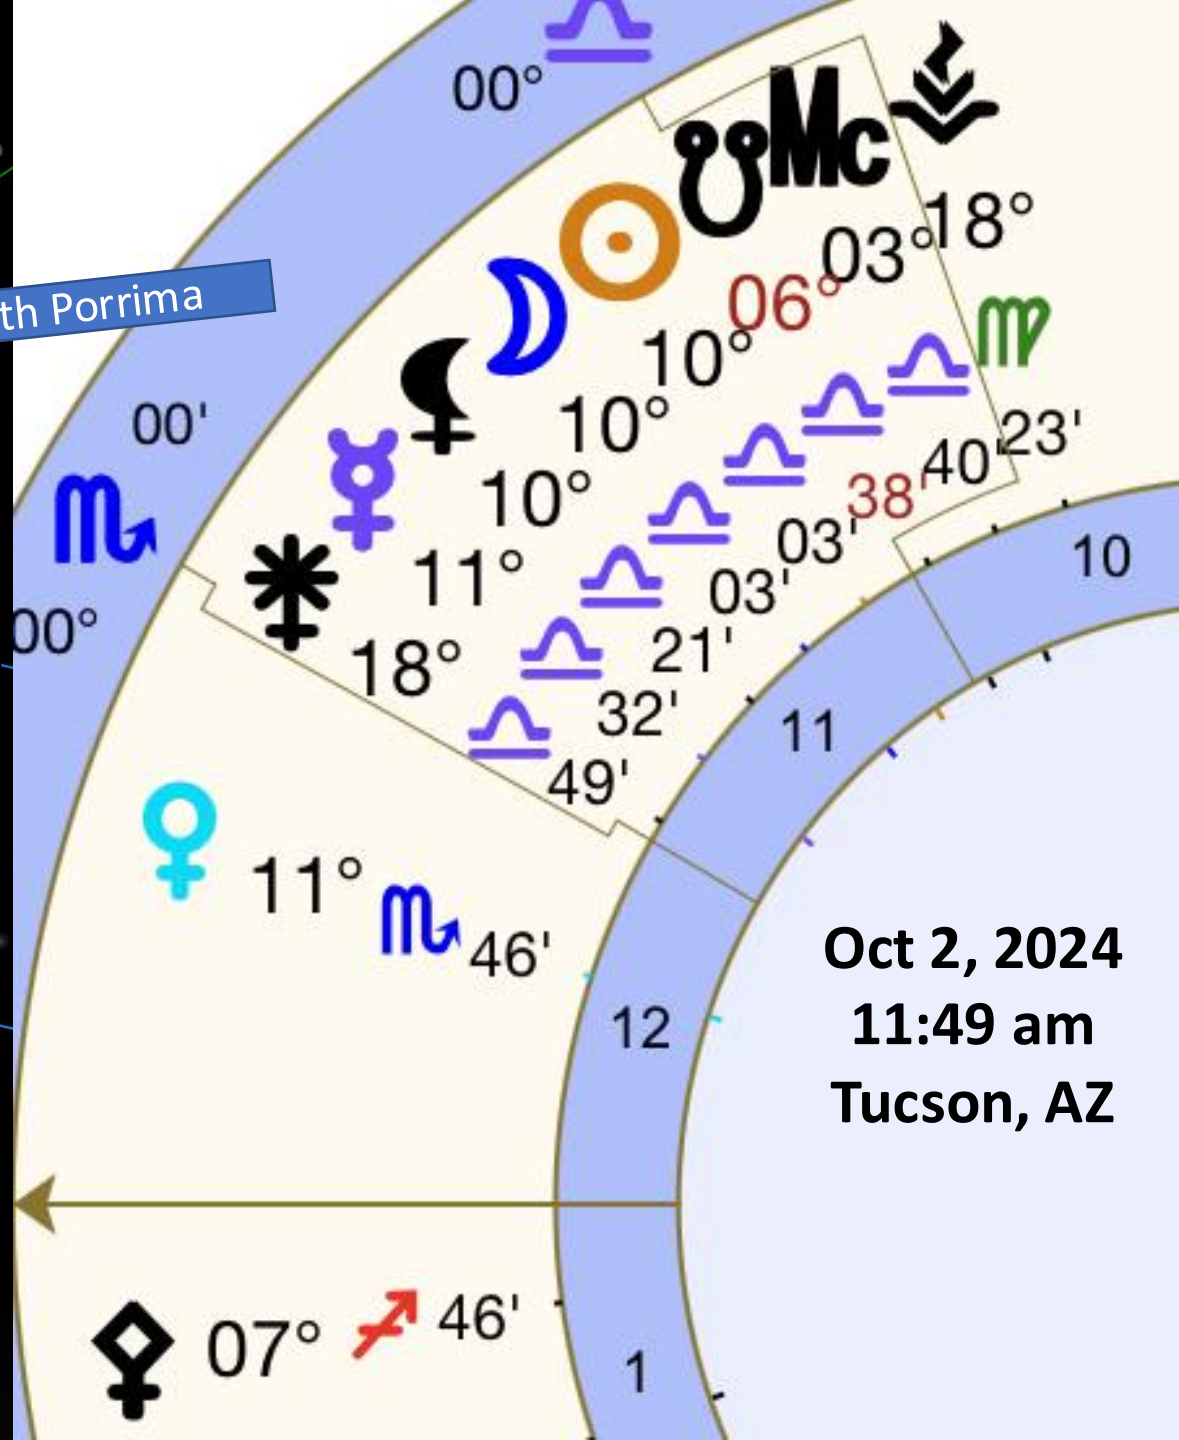

She Asks....What is your Heart Dreaming?
What do you Wish to weave into your life?
What does your Soul wish to create?

Black Moon Lilith is a location mirroring Earth's location where the lunar apogee (or Moon furthest from the Earth) is located and is nearly opposite the Moon at perigee. Hence why this Apogee New Moon Eclipse is so connected to this Dark Moon.

Black Moon Lilith is said to represent:
 Our deepest most repressed desires that yearn to be expressed.

It is where the darkest parts of ourselves, the parts we're most often afraid to acknowledge or where we feel criticized or misunderstood, is located.

Black Moon Lilith In Libra Teaches us how to find balance within and with others when we are willing to embrace and transform our shadow.

Oct 4, 2024 around 6 pm PDT - Moon approaching Venus

The Moon is passing 3°00' to the south of Venus. The Moon is 3 days old since the New Moon. Venus is with the star Zuben Elgenubi marking one of the pans of the Scales constellation.

Oct 5, 2024 around 6:00 pm PDT - Moon just passed Venus
More on the Star [Zuben Elgenubi](#)

Oct 6, 2024 around 6 pm PDT

October 2024 Evenings Looking Southwest

Antares

Oct 6

Oct 5

Venus

SW