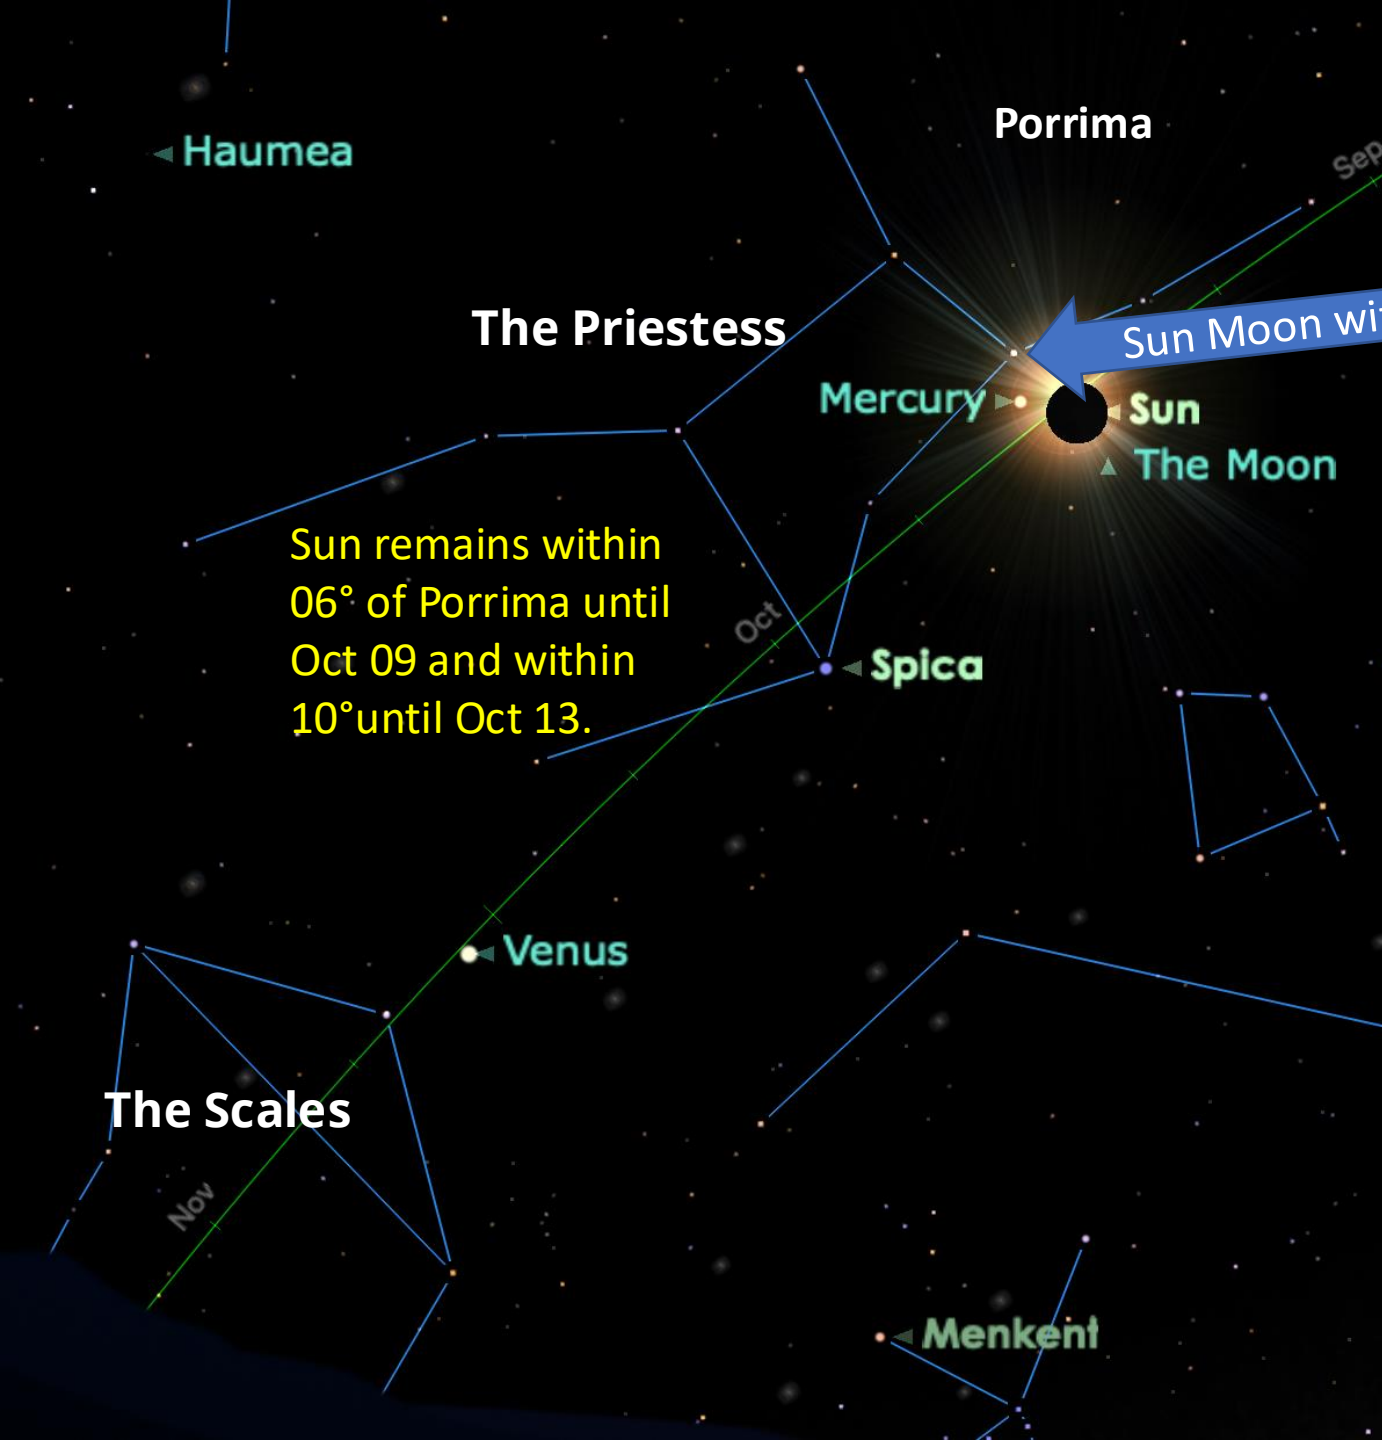

She Asks....What is your Heart Dreaming?
What do you Wish to weave into your life?
What does your Soul wish to create?

Black Moon Lilith is a location mirroring Earth's location where the lunar apogee (or Moon furthest from the Earth) is located and is nearly opposite the Moon at perigee. Hence why this Apogee New Moon Eclipse is so connected to this Dark Moon.

Black Moon Lilith In Libra Teaches us how to find balance within and with others when we are willing to embrace and transform our shadow.

Oct 4, 2024 around 6 pm PDT - Moon approaching Venus

The Moon is passing 3°00' to the south of Venus. The Moon is 3 days old since the New Moon. Venus is with the star Zuben Elgenubi marking one of the pans of the Scales constellation.

Oct 5, 2024 around 6:00 pm PDT - Moon just passed Venus
More on the Star [Zuben Elgenubi](#)

Oct 6, 2024 around 6 pm PDT

October 2024 Evenings Looking Southwest

Antares

Oct 6

Oct 5

Venus

SW