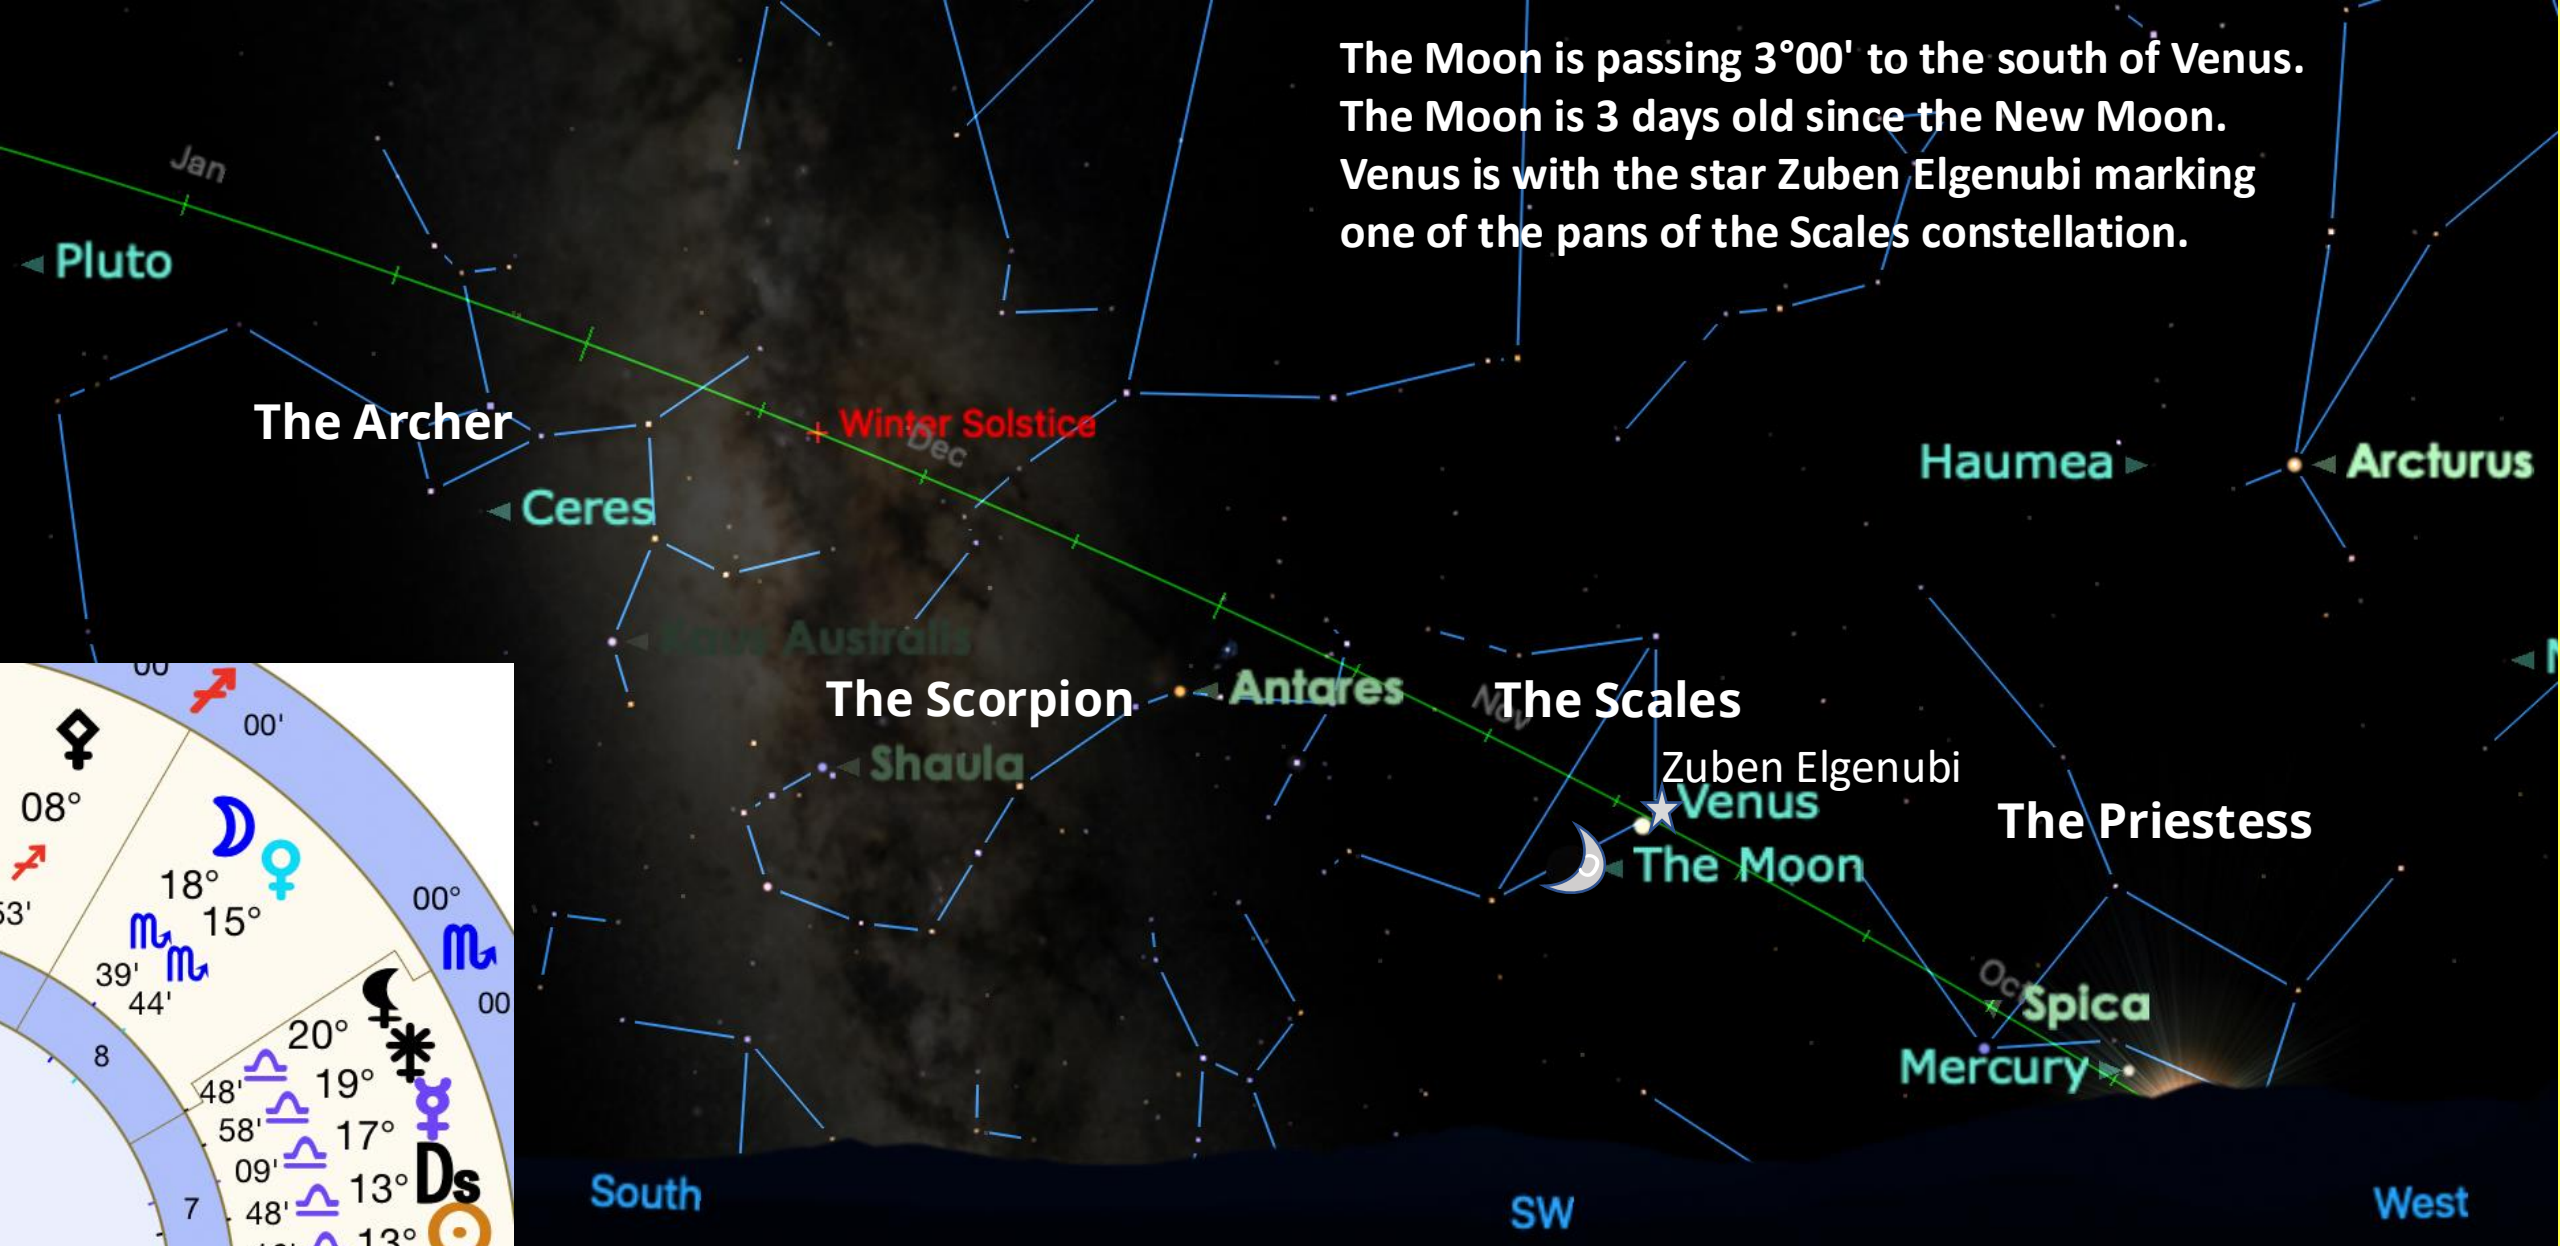

She Asks....What is your Heart Dreaming?
What do you Wish to weave into your life?
What does your Soul wish to create?

Black Moon Lilith is a location mirroring Earth's location where the lunar apogee (or Moon furthest from the Earth) is located and is nearly opposite the Moon at perigee. Hence why this Apogee New Moon Eclipse is so connected to this Dark Moon.

Black Moon Lilith is said to represent:
 Our deepest most repressed desires that yearn to be expressed.

It is where the darkest parts of ourselves, the parts we're most often afraid to acknowledge or where we feel criticized or misunderstood, is located.

Black Moon Lilith In Libra Teaches us how to find balance within and with others when we are willing to embrace and transform our shadow.

Oct 4, 2024 around 6 pm PDT - Moon approaching Venus

The Moon is passing 3°00' to the south of Venus. The Moon is 3 days old since the New Moon. Venus is with the star Zuben Elgenubi marking one of the pans of the Scales constellation.

Oct 5, 2024 around 6:00 pm PDT - Moon just passed Venus
More on the Star [Zuben Elgenubi](#)

Oct 6, 2024 around 6 pm PDT

October 2024 Evenings Looking Southwest

Antares

Oct 6

Oct 5

Venus

SW