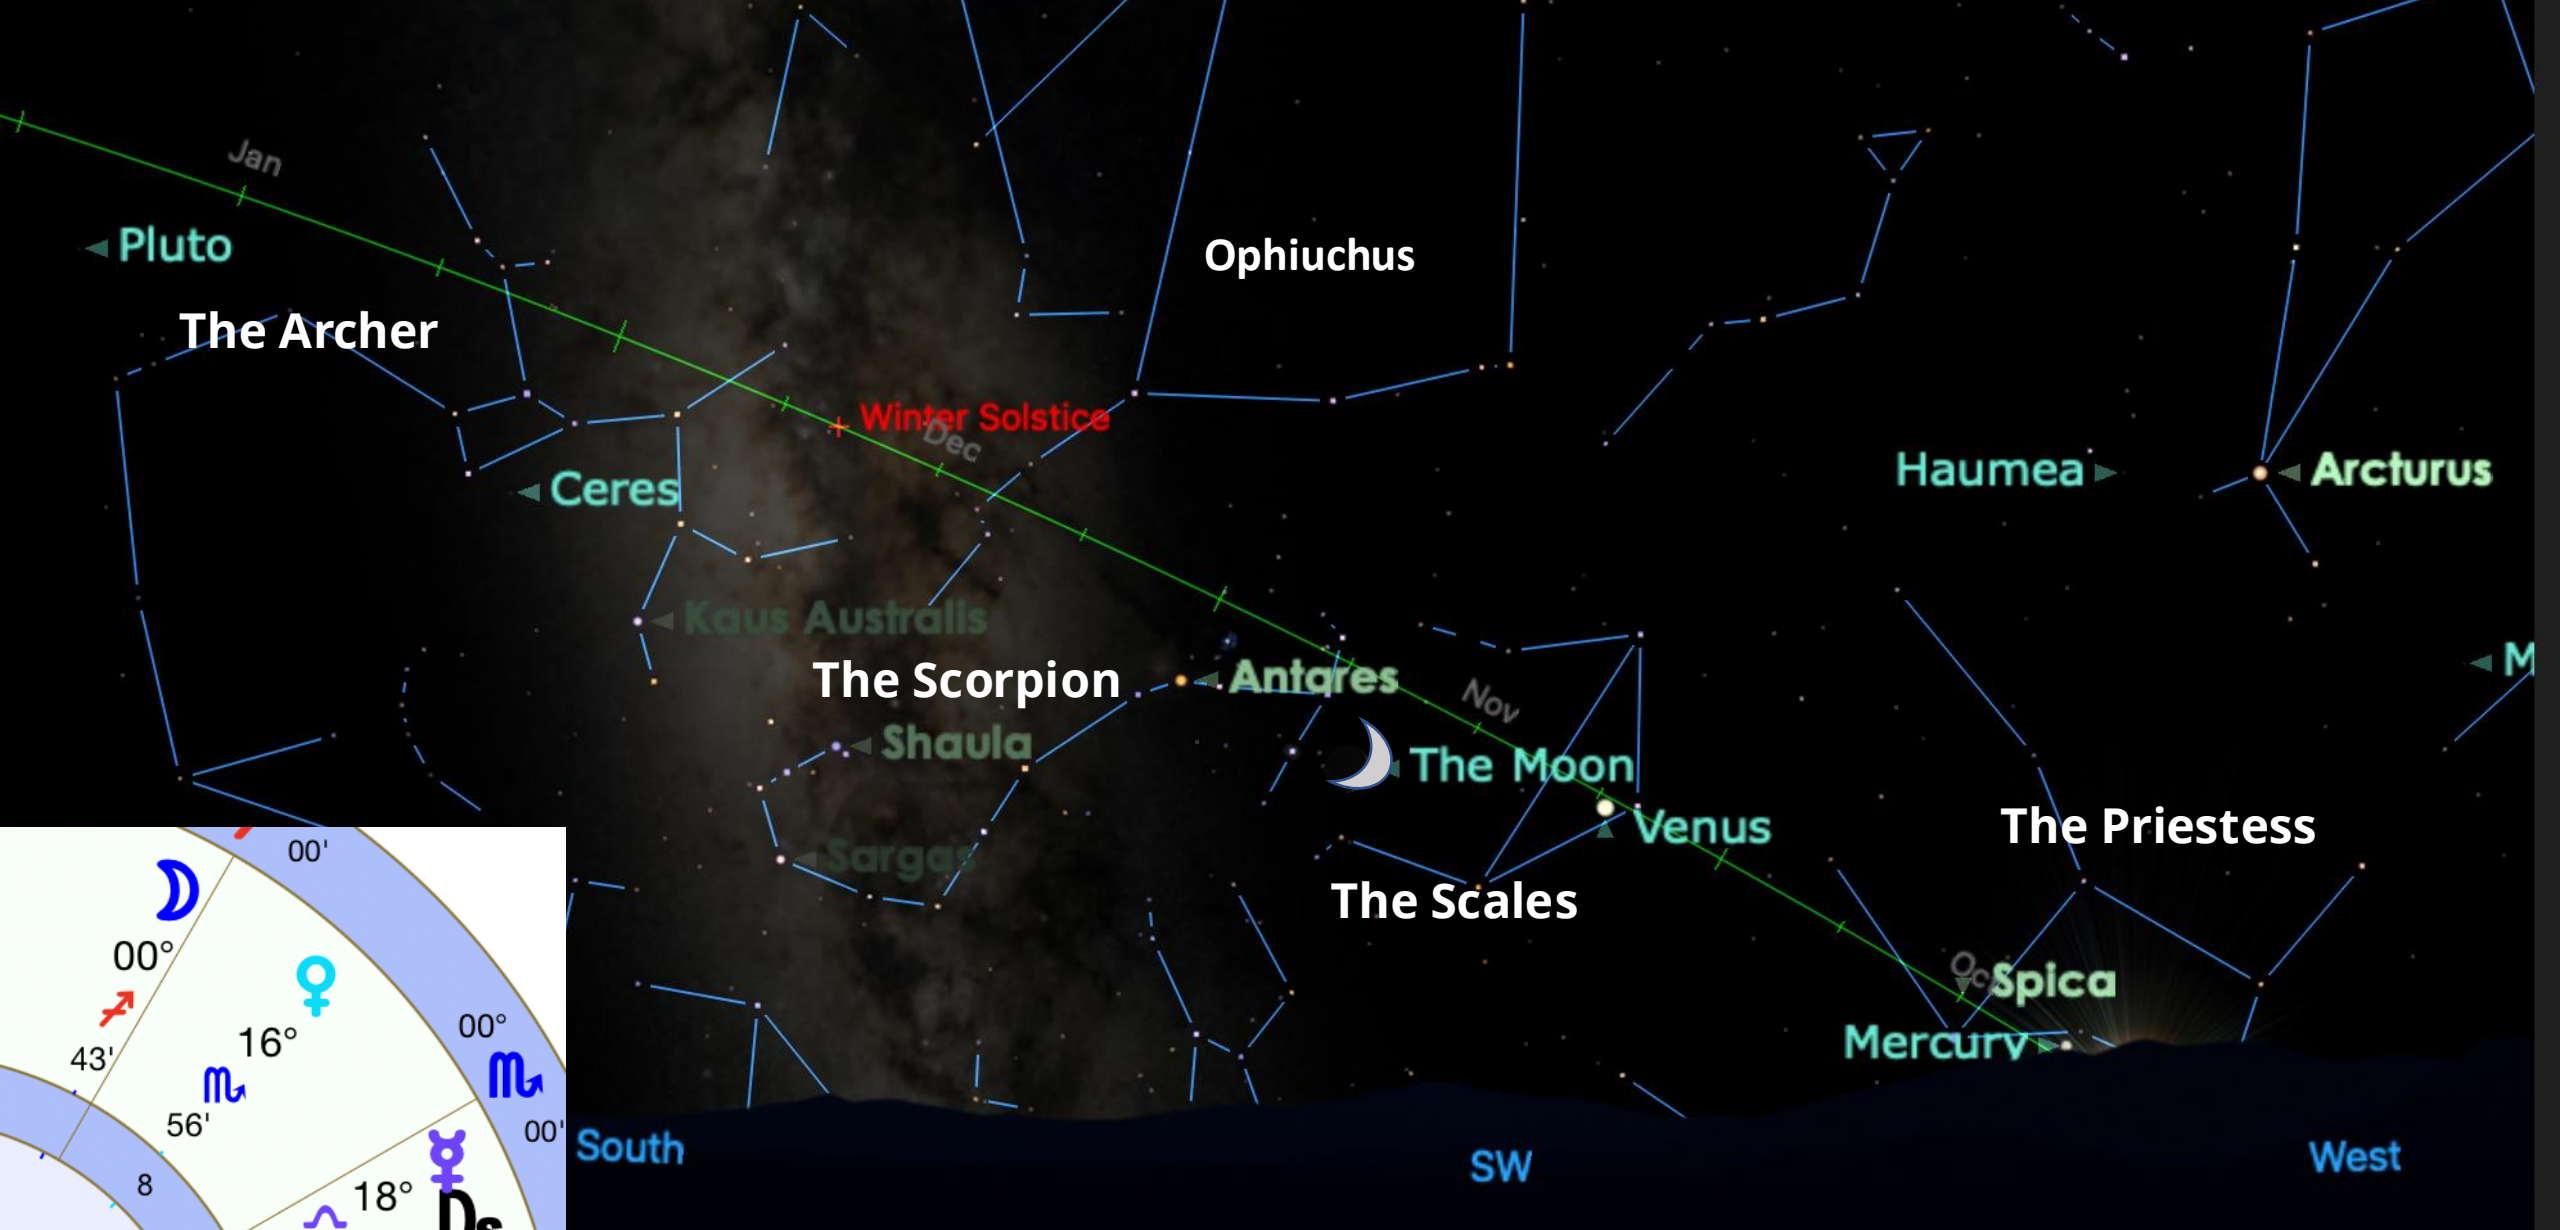

Black Moon Lilith is said to represent:
 Our deepest most repressed desires that yearn to be expressed.

It is where the darkest parts of ourselves, the parts we're most often afraid to acknowledge or where we feel criticized or misunderstood, is located.

Black Moon Lilith In Libra Teaches us how to find balance within and with others when we are willing to embrace and transform our shadow.

Oct 4, 2024 around 6 pm PDT - Moon approaching Venus

The Moon is passing 3°00' to the south of Venus. The Moon is 3 days old since the New Moon. Venus is with the star Zuben Elgenubi marking one of the pans of the Scales constellation.

Oct 5, 2024 around 6:00 pm PDT - Moon just passed Venus
More on the Star [Zuben Elgenubi](#)

Oct 6, 2024 around 6 pm PDT

October 2024 Evenings Looking Southwest

Antares

Oct 6

Oct 5

Venus

SW

EarthSky.org

This shows us how slowly Venus has been rising into the Evening Sky showing Venus on the 1st, 11th and 21st of each month.

Venus doesn't reach maximum elongation (47.2°) from the Sun until January 10, 2025.