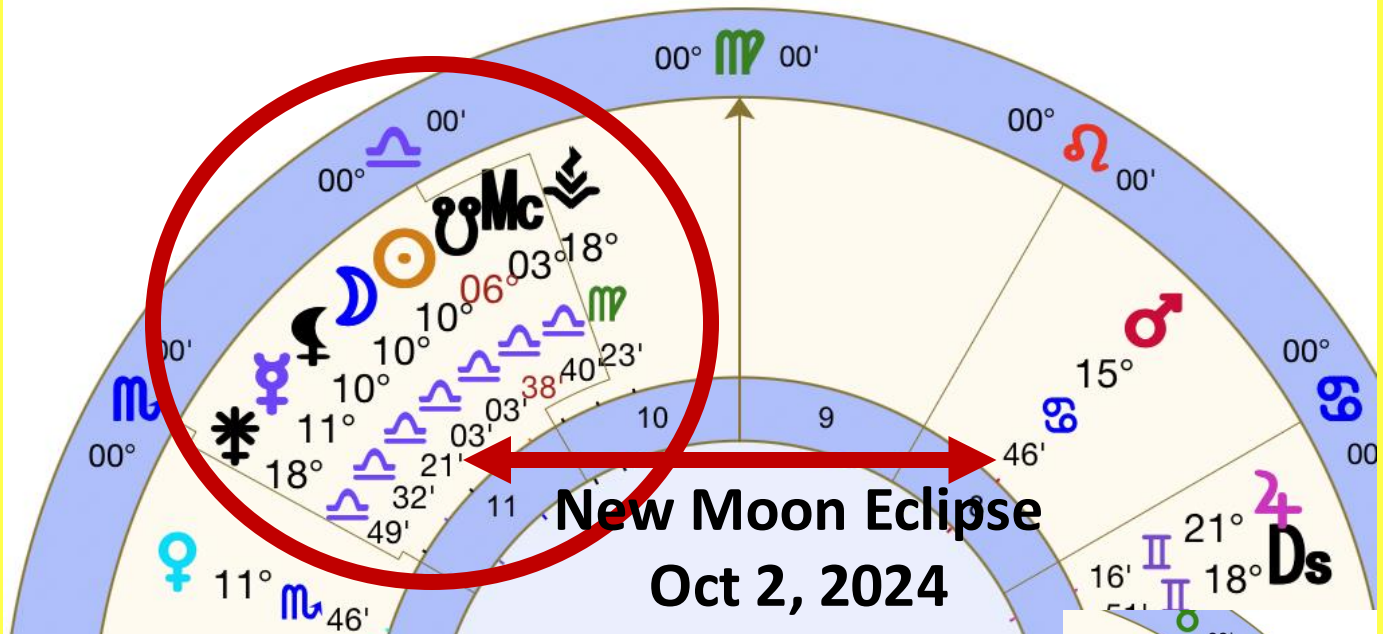

She Asks....What is your Heart Dreaming?
What do you Wish to weave into your life?
What does your Soul wish to create?

Black Moon Lilith is a location mirroring Earth's location where the lunar apogee (or Moon furthest from the Earth) is located and is nearly opposite the Moon at perigee. Hence why this Apogee New Moon Eclipse is so connected to this Dark Moon.

Black Moon Lilith is said to represent:
 Our deepest most repressed desires that yearn to be expressed.

It is where the darkest parts of ourselves, the parts we're most often afraid to acknowledge or where we feel criticized or misunderstood, is located.

Black Moon Lilith In Libra Teaches us how to find balance within and with others when we are willing to embrace and transform our shadow.

Oct 4, 2024 around 6 pm PDT - Moon approaching Venus

The Moon is passing 3°00' to the south of Venus. The Moon is 3 days old since the New Moon. Venus is with the star Zuben Elgenubi marking one of the pans of the Scales constellation.