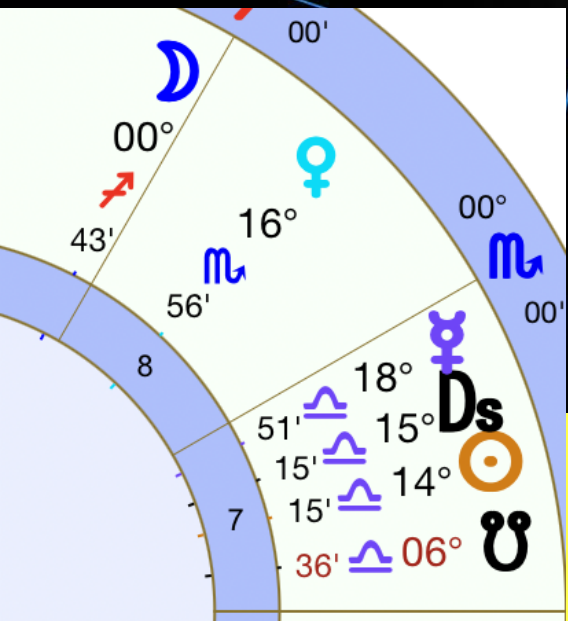

Black Moon Lilith is said to represent:
 Our deepest most repressed desires that yearn to be expressed.

It is where the darkest parts of ourselves, the parts we're most often afraid to acknowledge or where we feel criticized or misunderstood, is located.

Black Moon Lilith In Libra Teaches us how to find balance within and with others when we are willing to embrace and transform our shadow.

Oct 4, 2024 around 6 pm PDT - Moon approaching Venus

The Moon is passing 3°00' to the south of Venus. The Moon is 3 days old since the New Moon. Venus is with the star Zuben Elgenubi marking one of the pans of the Scales constellation.

Oct 5, 2024 around 6:00 pm PDT - Moon just passed Venus
More on the Star [Zuben Elgenubi](#)

Oct 6, 2024 around 6 pm PDT

October 2024 Evenings Looking Southwest

Antares

Oct 6

Oct 5

Venus

SW

EarthSky.org

This shows us how slowly Venus has been rising into the Evening Sky showing Venus on the 1st, 11th and 21st of each month.

Venus doesn't reach maximum elongation (47.2°) from the Sun until January 10, 2025.