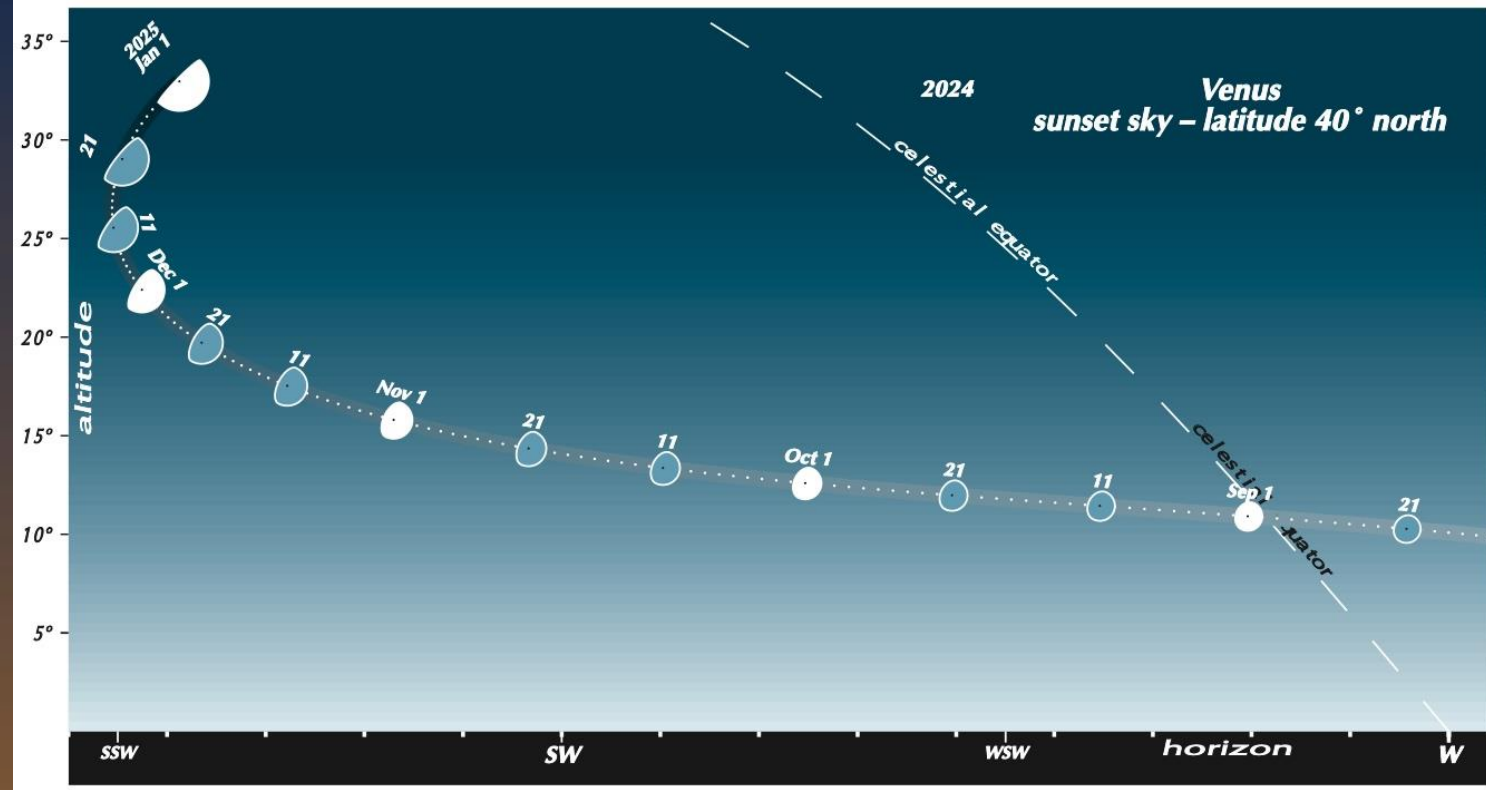

Black Moon Lilith is said to represent:
 Our deepest most repressed desires that yearn to be expressed.

It is where the darkest parts of ourselves, the parts we're most often afraid to acknowledge or where we feel criticized or misunderstood, is located.

Black Moon Lilith In Libra Teaches us how to find balance within and with others when we are willing to embrace and transform our shadow.

Oct 4, 2024 around 6 pm PDT - Moon approaching Venus

The Moon is passing 3°00' to the south of Venus. The Moon is 3 days old since the New Moon. Venus is with the star Zuben Elgenubi marking one of the pans of the Scales constellation.

Oct 5, 2024 around 6:00 pm PDT - Moon just passed Venus
More on the Star [Zuben Elgenubi](#)

Oct 6, 2024 around 6 pm PDT

October 2024 Evenings Looking Southwest

Antares

Oct 6

Oct 5

Venus

SW

EarthSky.org

This shows us how slowly Venus has been rising into the Evening Sky showing Venus on the 1st, 11th and 21st of each month.

Venus doesn't reach maximum elongation (47.2°) from the Sun until January 10, 2025.