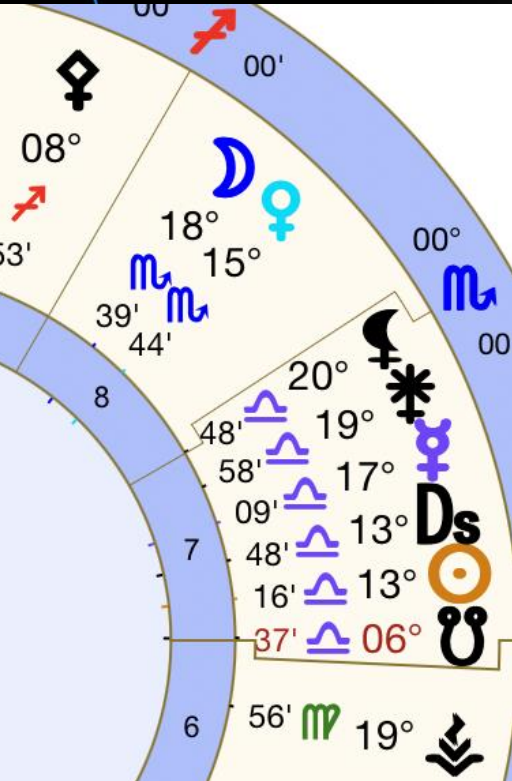

Black Moon Lilith is said to represent:
 Our deepest most repressed desires that yearn to be expressed.

It is where the darkest parts of ourselves, the parts we're most often afraid to acknowledge or where we feel criticized or misunderstood, is located.

Black Moon Lilith In Libra Teaches us how to find balance within and with others when we are willing to embrace and transform our shadow.

Oct 4, 2024 around 6 pm PDT - Moon approaching Venus

The Moon is passing 3°00' to the south of Venus. The Moon is 3 days old since the New Moon. Venus is with the star Zuben Elgenubi marking one of the pans of the Scales constellation.

Oct 5, 2024 around 6:00 pm PDT - Moon just passed Venus
More on the Star [Zuben Elgenubi](#)

Oct 6, 2024 around 6 pm PDT

October 2024 Evenings Looking Southwest

Antares

Oct 6

Oct 5

Venus

SW

EarthSky.org

This shows us how slowly Venus has been rising into the Evening Sky showing Venus on the 1st, 11th and 21st of each month.

Venus doesn't reach maximum elongation (47.2°) from the Sun until January 10, 2025.