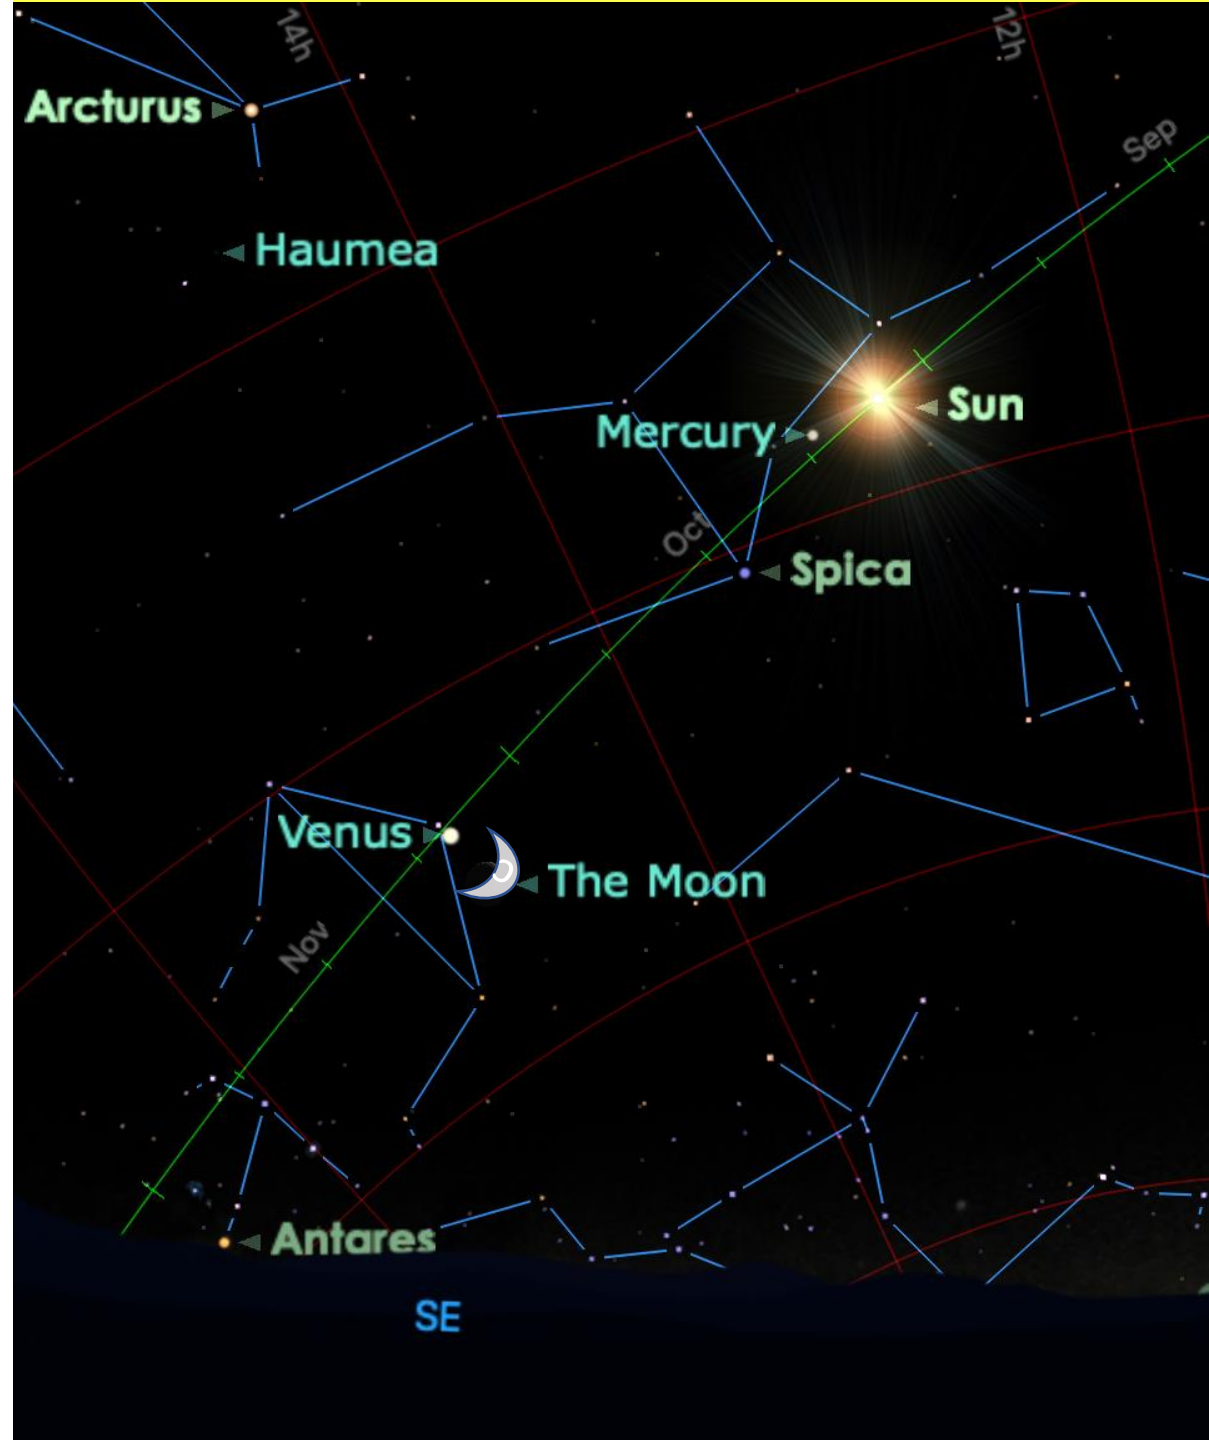

She Asks....What is your Heart Dreaming?
What do you Wish to weave into your life?
What does your Soul wish to create?

Black Moon Lilith is a location mirroring Earth's location where the lunar apogee (or Moon furthest from the Earth) is located and is nearly opposite the Moon at perigee. Hence why this Apogee New Moon Eclipse is so connected to this Dark Moon.

Black Moon Lilith is said to represent:
 Our deepest most repressed desires that yearn to be expressed.

It is where the darkest parts of ourselves, the parts we're most often afraid to acknowledge or where we feel criticized or misunderstood, is located.

Black Moon Lilith In Libra Teaches us how to find balance within and with others when we are willing to embrace and transform our shadow.

Oct 4, 2024 around 6 pm PDT - Moon approaching Venus

The Moon is passing 3°00' to the south of Venus. The Moon is 3 days old since the New Moon. Venus is with the star Zuben Elgenubi marking one of the pans of the Scales constellation.

Oct 5, 2024 around 6:00 pm PDT - Moon just passed Venus
More on the Star [Zuben Elgenubi](#)

Oct 6, 2024 around 6 pm PDT

October 2024 Evenings Looking Southwest

Antares

Oct 6

Oct 5

Venus

SW