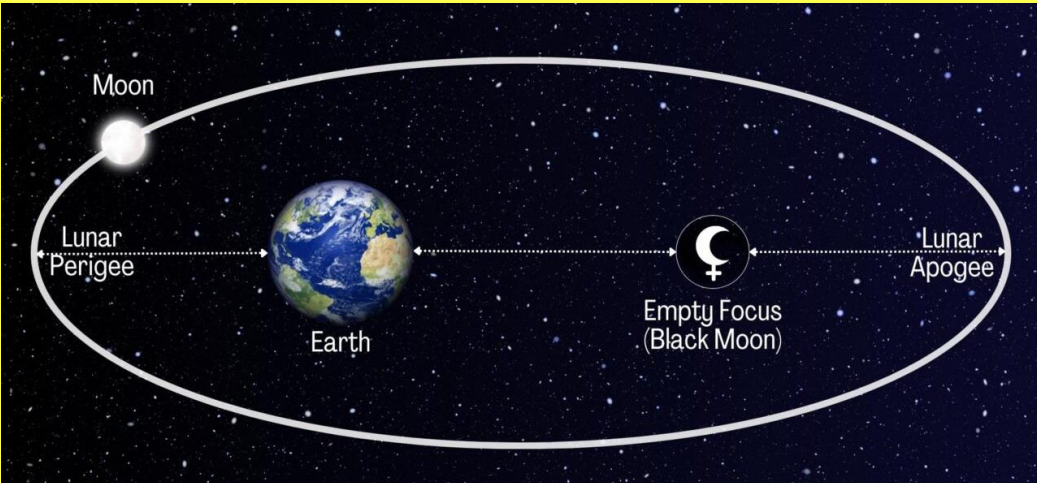

She Asks....What is your Heart Dreaming?
What do you Wish to weave into your life?
What does your Soul wish to create?

Black Moon Lilith is a location mirroring Earth's location where the lunar apogee (or Moon furthest from the Earth) is located and is nearly opposite the Moon at perigee. Hence why this Apogee New Moon Eclipse is so connected to this Dark Moon.

Black Moon Lilith is said to represent:
 Our deepest most repressed desires that yearn to be expressed.

It is where the darkest parts of ourselves, the parts we're most often afraid to acknowledge or where we feel criticized or misunderstood, is located.

Black Moon Lilith In Libra Teaches us how to find balance within and with others when we are willing to embrace and transform our shadow.

Oct 4, 2024 around 6 pm PDT - Moon approaching Venus

The Moon is passing 3°00' to the south of Venus. The Moon is 3 days old since the New Moon. Venus is with the star Zuben Elgenubi marking one of the pans of the Scales constellation.