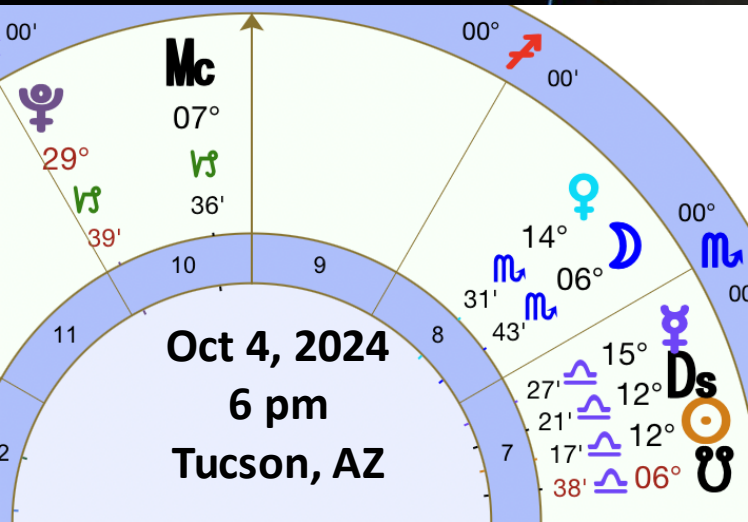

She Asks....What is your Heart Dreaming?
What do you Wish to weave into your life?
What does your Soul wish to create?

Black Moon Lilith is a location mirroring Earth's location where the lunar apogee (or Moon furthest from the Earth) is located and is nearly opposite the Moon at perigee. Hence why this Apogee New Moon Eclipse is so connected to this Dark Moon.

Black Moon Lilith is said to represent:
 Our deepest most repressed desires that yearn to be expressed.

It is where the darkest parts of ourselves, the parts we're most often afraid to acknowledge or where we feel criticized or misunderstood, is located.

Black Moon Lilith In Libra Teaches us how to find balance within and with others when we are willing to embrace and transform our shadow.

Oct 4, 2024 around 6 pm PDT - Moon approaching Venus

The Moon is passing 3°00' to the south of Venus. The Moon is 3 days old since the New Moon. Venus is with the star Zuben Elgenubi marking one of the pans of the Scales constellation.