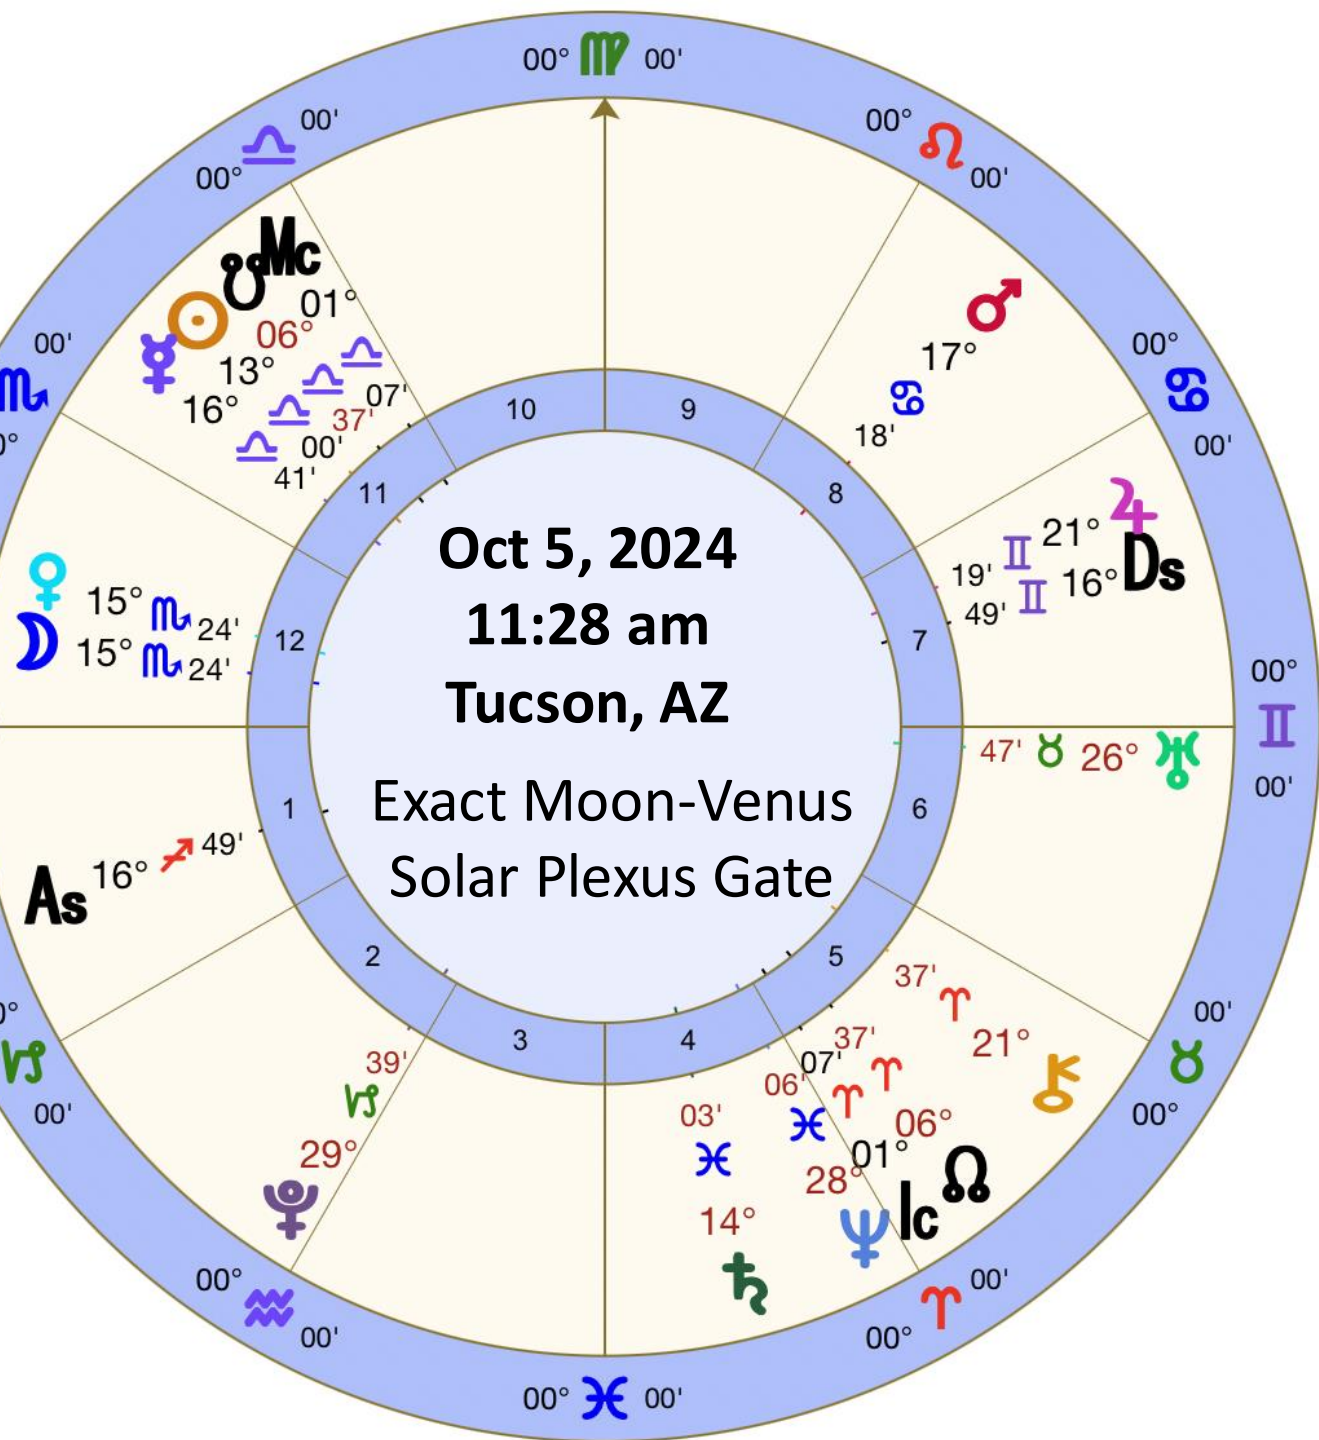

She Asks....What is your Heart Dreaming?
What do you Wish to weave into your life?
What does your Soul wish to create?

Black Moon Lilith is a location mirroring Earth's location where the lunar apogee (or Moon furthest from the Earth) is located and is nearly opposite the Moon at perigee. Hence why this Apogee New Moon Eclipse is so connected to this Dark Moon.

Black Moon Lilith is said to represent:
 Our deepest most repressed desires that yearn to be expressed.

It is where the darkest parts of ourselves, the parts we're most often afraid to acknowledge or where we feel criticized or misunderstood, is located.

Black Moon Lilith In Libra Teaches us how to find balance within and with others when we are willing to embrace and transform our shadow.

Oct 4, 2024 around 6 pm PDT - Moon approaching Venus

The Moon is passing 3°00' to the south of Venus. The Moon is 3 days old since the New Moon. Venus is with the star Zuben Elgenubi marking one of the pans of the Scales constellation.

Oct 5, 2024 around 6:00 pm PDT - Moon just passed Venus
More on the Star [Zuben Elgenubi](#)

Oct 6, 2024 around 6 pm PDT

October 2024 Evenings Looking Southwest

Antares

Oct 6

Oct 5

Venus

SW